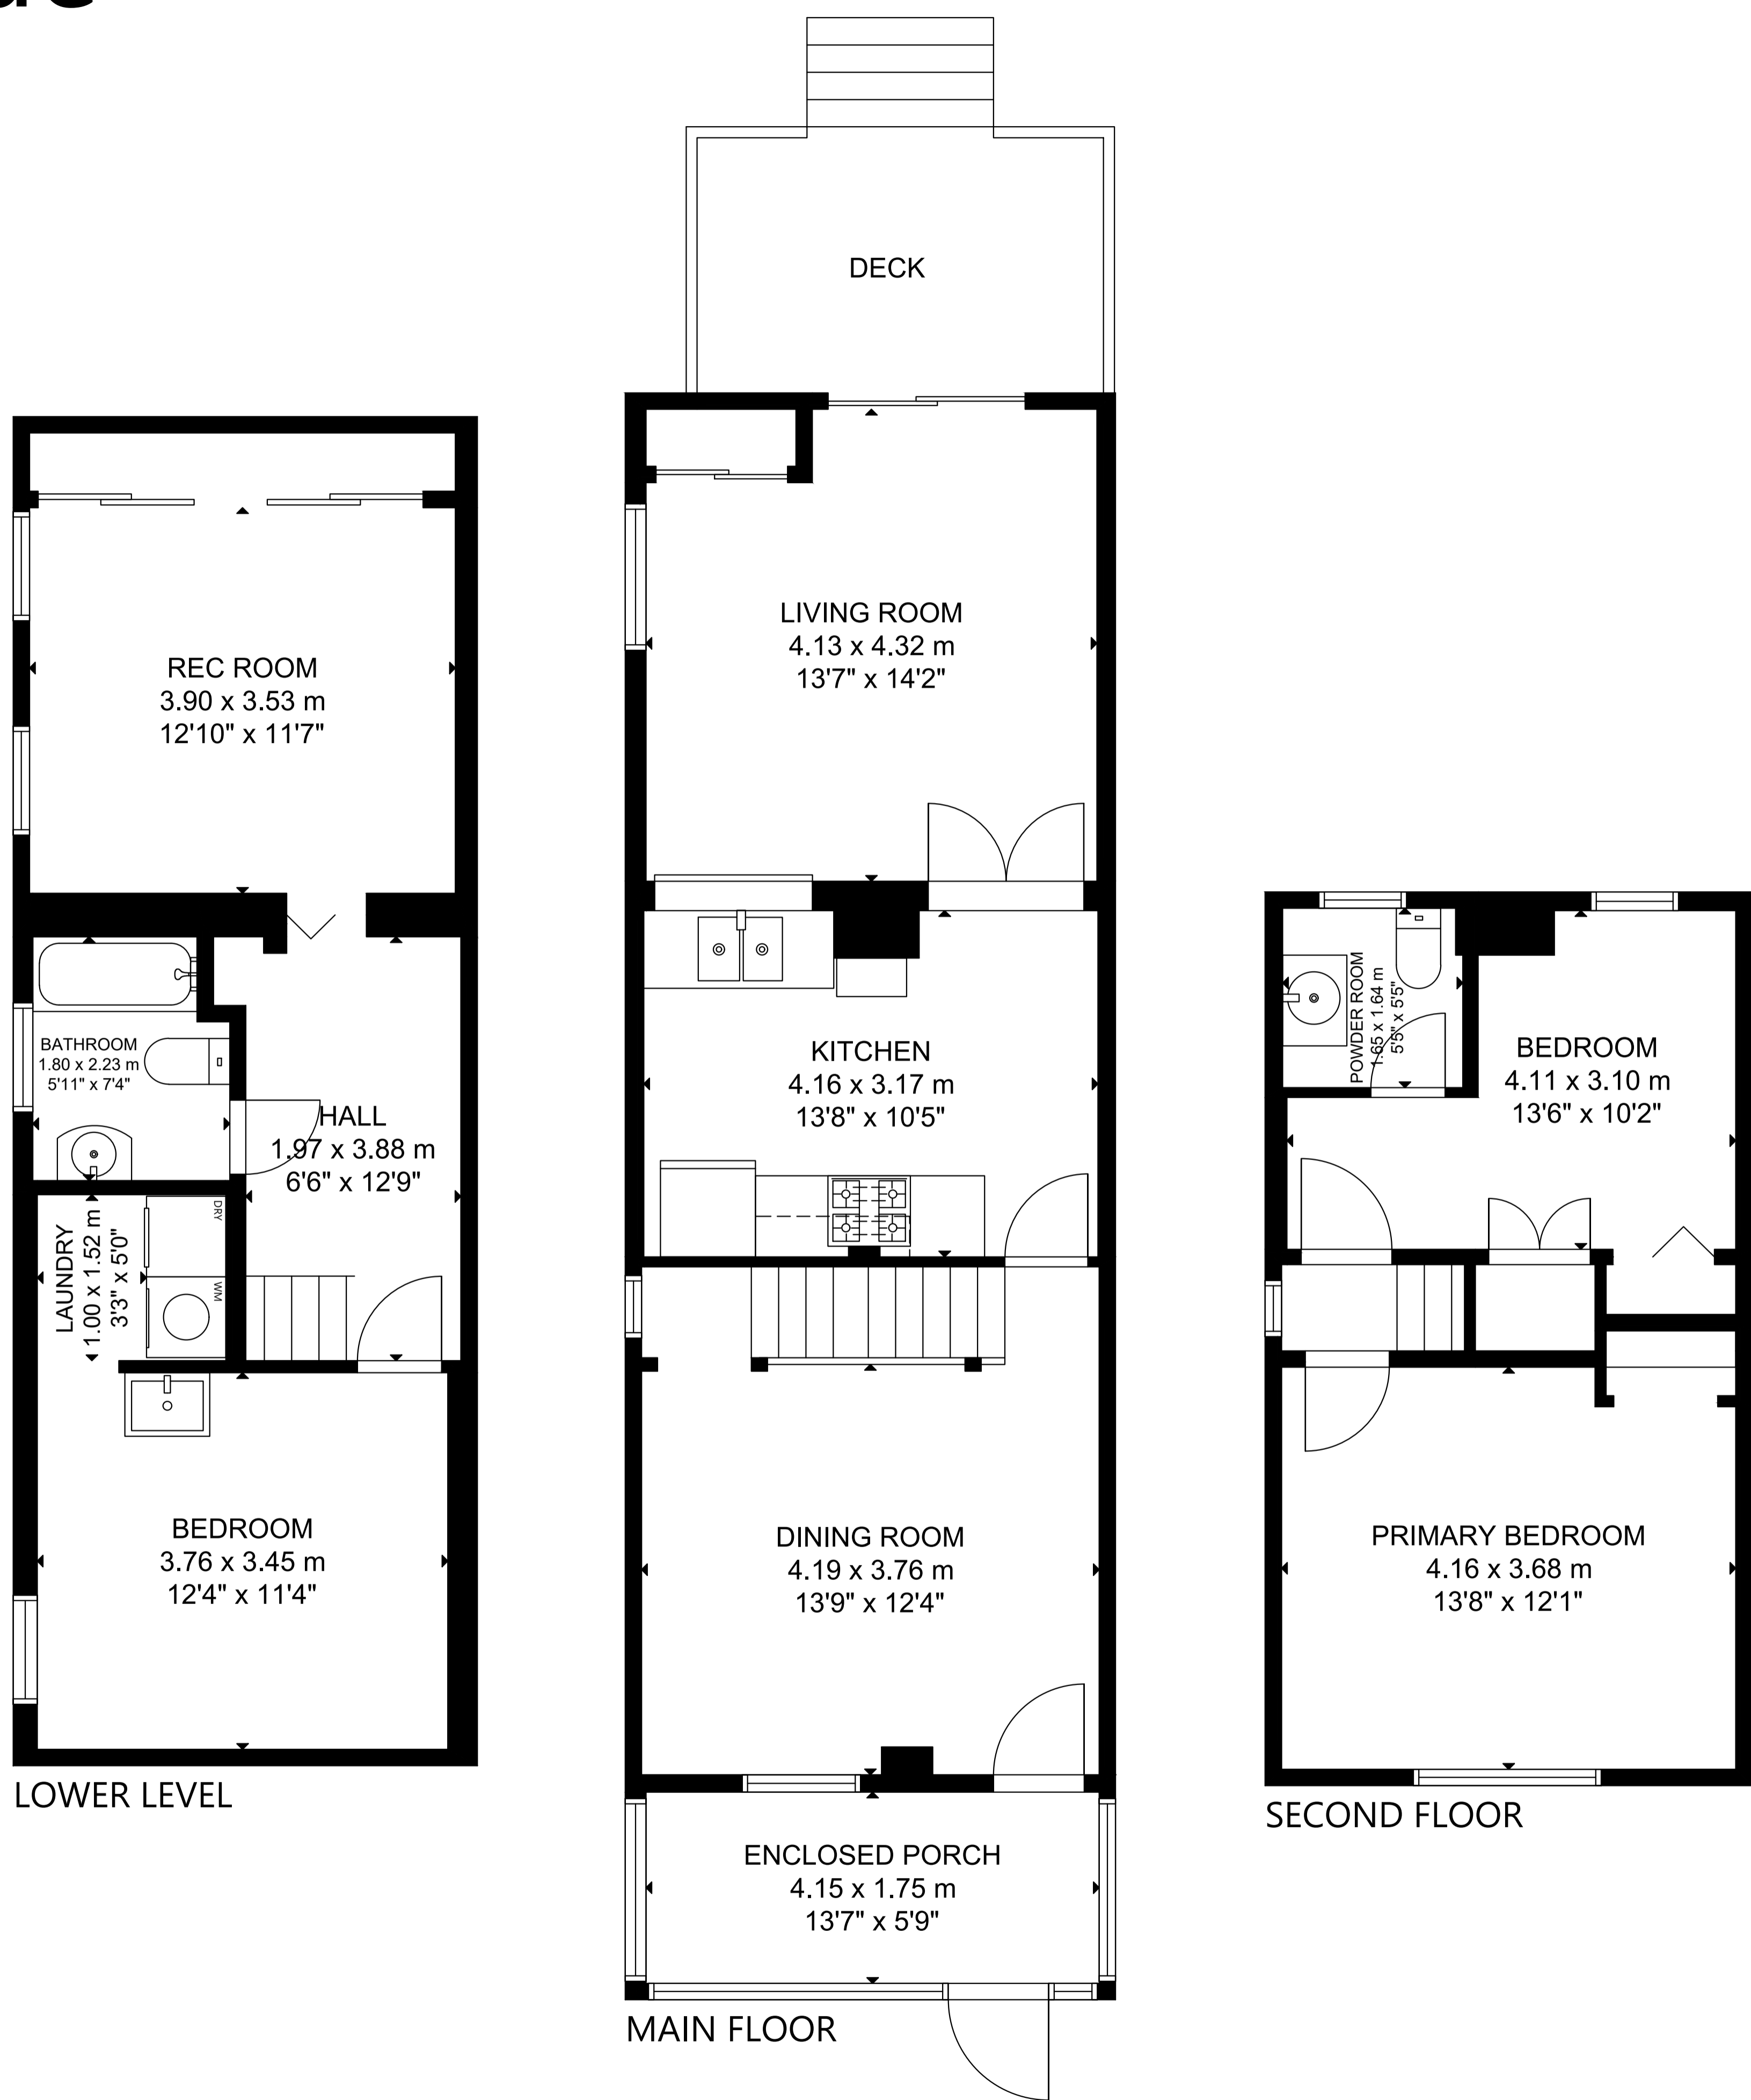

# 206 Oak Park Avenue

GROSS INTERNAL AREA  
 MAIN FLOOR: 645 sq ft/ 60 m<sup>2</sup>, SECOND FLOOR: 351 sq ft/ 33 m<sup>2</sup>  
 LOWER LEVEL: 501 sq ft/ 47 m<sup>2</sup>  
 TOTAL: 1,497 sq ft/ 140 m<sup>2</sup>  
 SIZE AND DIMENSIONS ARE APPROXIMATE, ACTUAL MAY VARY.