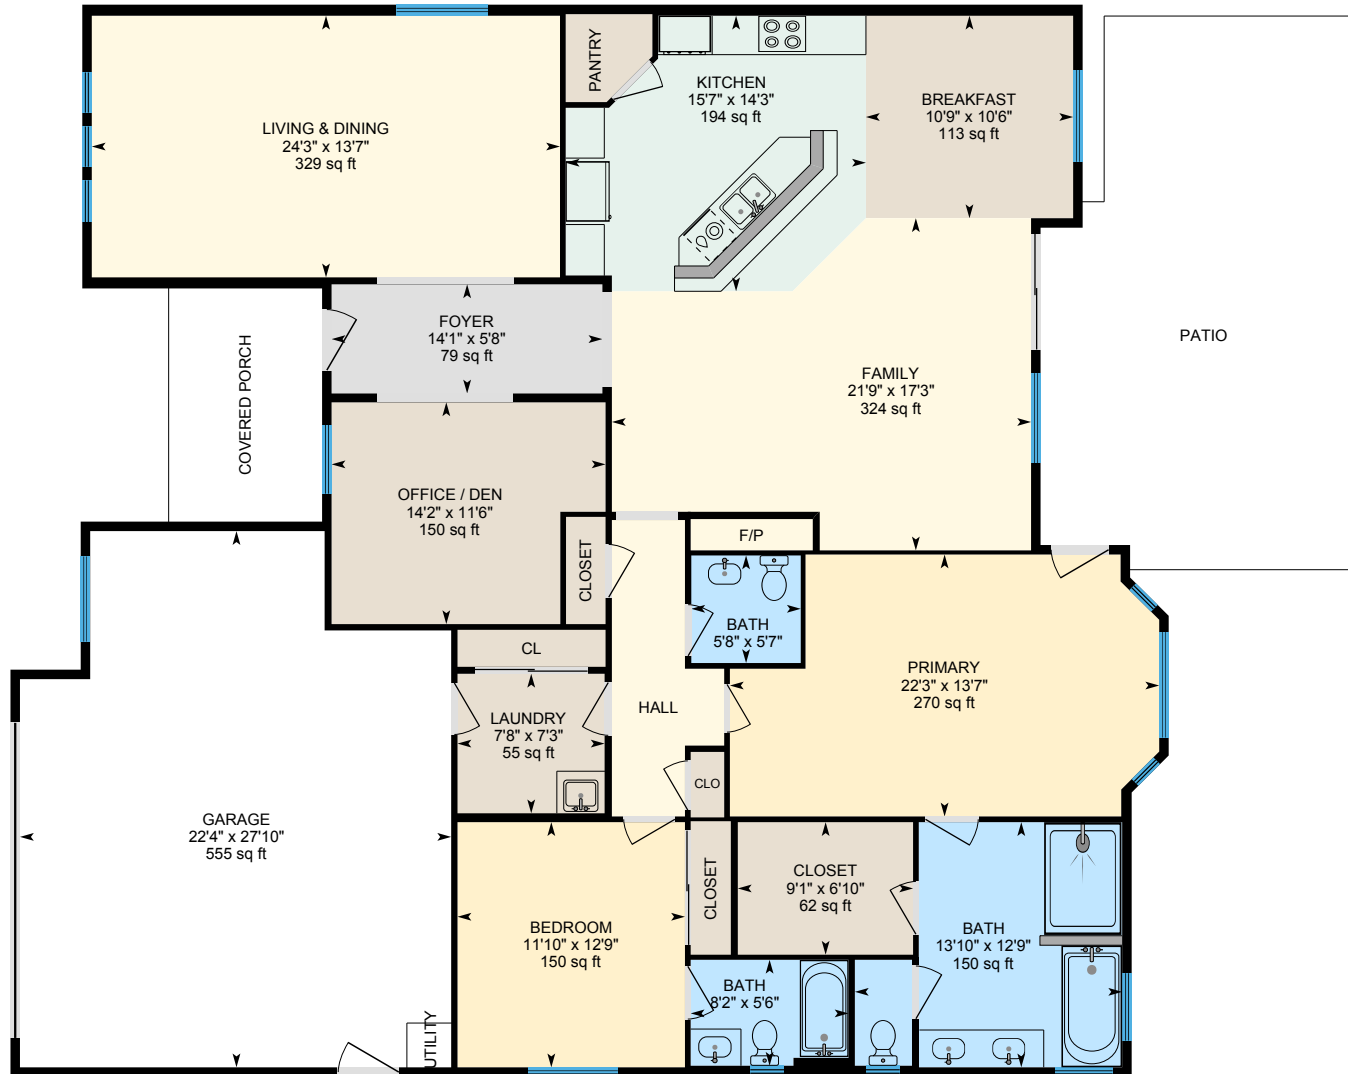

# 2451 Belle Glade Ln, Manteca, CA

Main Floor Finished Area 2267.15 sq ft  
Unfinished Area 586.99 sq ft

PREPARED: 2024/08/16

White regions are excluded from total floor area in iGUIDE floor plans. All room dimensions and floor areas must be considered approximate and are subject to independent verification.