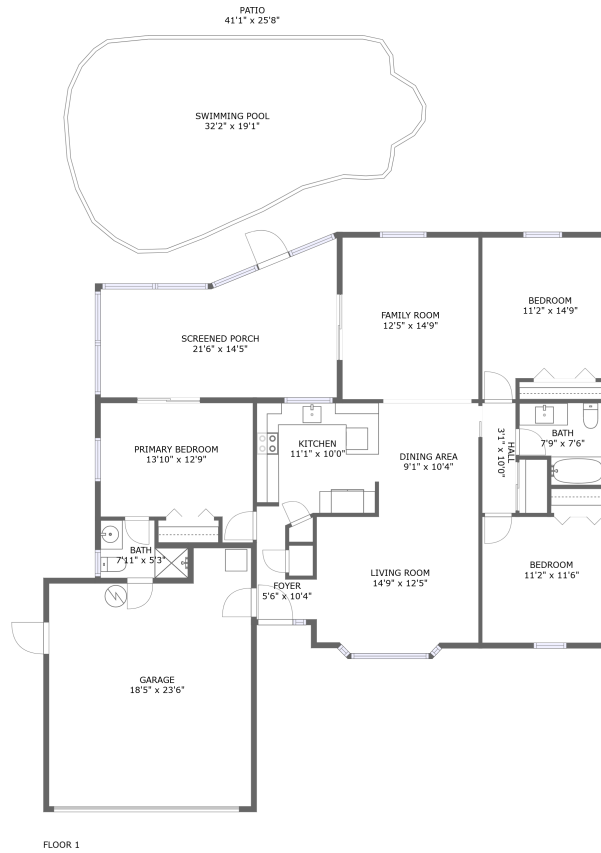

## Property Summary

 **1** garages

 **3** bedrooms

 **2** bathrooms

 **0** half baths

 **1** floors

 **1,341** Gross Living Area sqft

 **2,400** total sqft

**2173 17th Terrace Southwest, Lakeside Heights,  
Largo, Pinellas County, Florida, United States,**

#	Room name	Dimensions	Area (sqft)	Counted as Living Area
12	Bath	7'9" x 7'6"	50 sq. ft	Yes
13	Kitchen	11'1" x 10'0"	108 sq. ft	Yes
14	Patio	41'1" x 25'8"	871 sq. ft	No
15	Living Room	14'9" x 12'5"	177 sq. ft	Yes