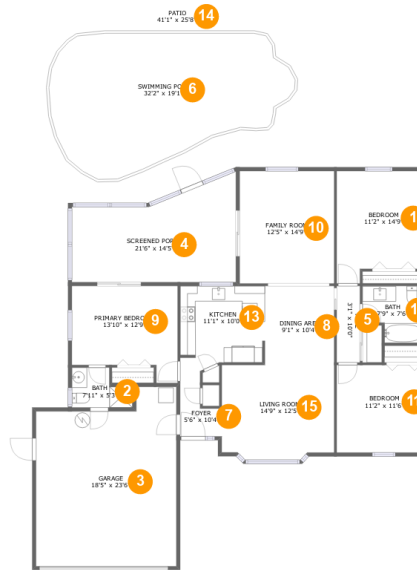

## Property Summary

 **1** garages

 **3** bedrooms

 **2** bathrooms

 **0** half baths

 **1** floors

 **1,341** Gross Living Area sqft

 **2,400** total sqft

## Room Dimensions

Floor 1

Total sqft: 2400

Living area: 1341

#	Room name	Dimensions	Area (sqft)	Counted as Living Area
1	Bedroom	11'2" x 14'9"	149 sq. ft	Yes
2	Bath	7'11" x 5'3"	34 sq. ft	Yes
3	Garage	18'5" x 23'6"	391 sq. ft	No
4	Screened Porch	21'6" x 14'5"	239 sq. ft	No
5	Hall	3'1" x 10'0"	31 sq. ft	Yes
6	Swimming Pool	32'2" x 19'1"	489 sq. ft	No
7	Foyer	5'6" x 10'4"	39 sq. ft	Yes
8	Dining Area	9'1" x 10'4"	94 sq. ft	Yes
9	Primary Bedroom	13'10" x 12'9"	150 sq. ft	Yes
10	Family Room	12'5" x 14'9"	183 sq. ft	Yes
11	Bedroom	11'2" x 11'6"	128 sq. ft	Yes

**2173 17th Terrace Southwest, Lakeside Heights,  
Largo, Pinellas County, Florida, United States,**

#	Room name	Dimensions	Area (sqft)	Counted as Living Area
12	Bath	7'9" x 7'6"	50 sq. ft	Yes
13	Kitchen	11'1" x 10'0"	108 sq. ft	Yes
14	Patio	41'1" x 25'8"	871 sq. ft	No
15	Living Room	14'9" x 12'5"	177 sq. ft	Yes

## 7 Floor 1 - Foyer

Dimensions: 5'6" x 10'4"  
Area: 39 sq. ft  
Counted as Living Area:  
Yes

Heated: Yes  
Finished: Yes  
Enclosed: Yes  
Contiguous:  
Yes  
Permitted: Yes  
Wet Space: No  
Addition: No  
Conversion: No