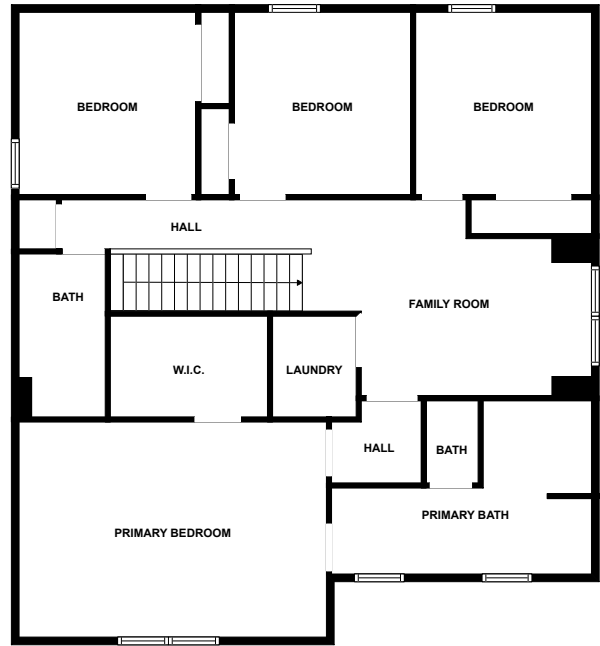

Home report

West 170th Place 1285
Broomfield

Highlights

1 Kitchen

2 Living room

4 Bedroom

4 Bath

23 Doors

Floor plan

FLOOR 1

FLOOR 2

MEASUREMENTS ARE CALCULATED BY CUBICASA TECHNOLOGY. DEEMED HIGHLY RELIABLE BUT NOT GUARANTEED.

Appendix 1: Data sheet

Garage - 1	Kitchen - 1	Entry - 1
Entry - Foyer - 1	Pantry - 1	Bath - 4
Bath - Toilet - 2	Bath - Master - 1	LivingRoom - 2
LivingRoom - Family - 1	Dining - 1	Bedroom - 4
Bedroom - Master - 1	Hall - 2	Utility - 1
Utility - Laundry - 1	Closet - 1	Closet - WalkIn - 1