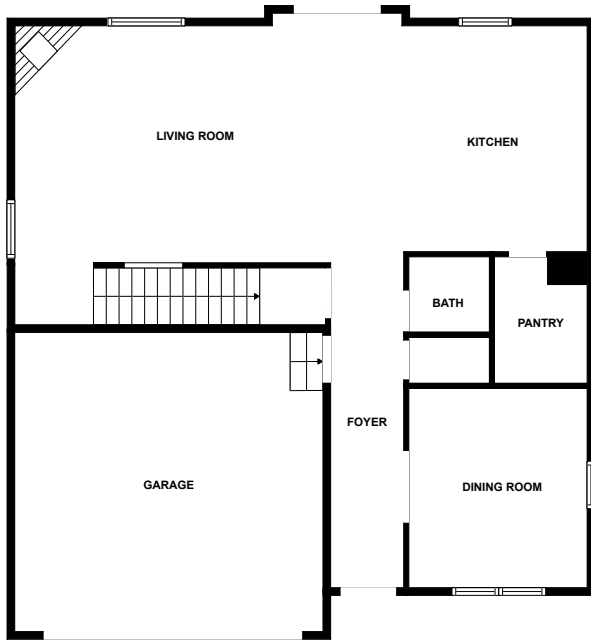

Home report

West 170th Place 1285
Broomfield

Highlights

1 Kitchen

2 Living room

4 Bedroom

4 Bath

23 Doors

Floor plan

FLOOR 1

FLOOR 2

MEASUREMENTS ARE CALCULATED BY CUBICASA TECHNOLOGY. DEEMED HIGHLY RELIABLE BUT NOT GUARANTEED.

Appendix 1: Data sheet

Garage - 1	Kitchen - 1	Entry - 1
Entry - Foyer - 1	Pantry - 1	Bath - 4
Bath - Toilet - 2	Bath - Master - 1	LivingRoom - 2
LivingRoom - Family - 1	Dining - 1	Bedroom - 4
Bedroom - Master - 1	Hall - 2	Utility - 1
Utility - Laundry - 1	Closet - 1	Closet - WalkIn - 1