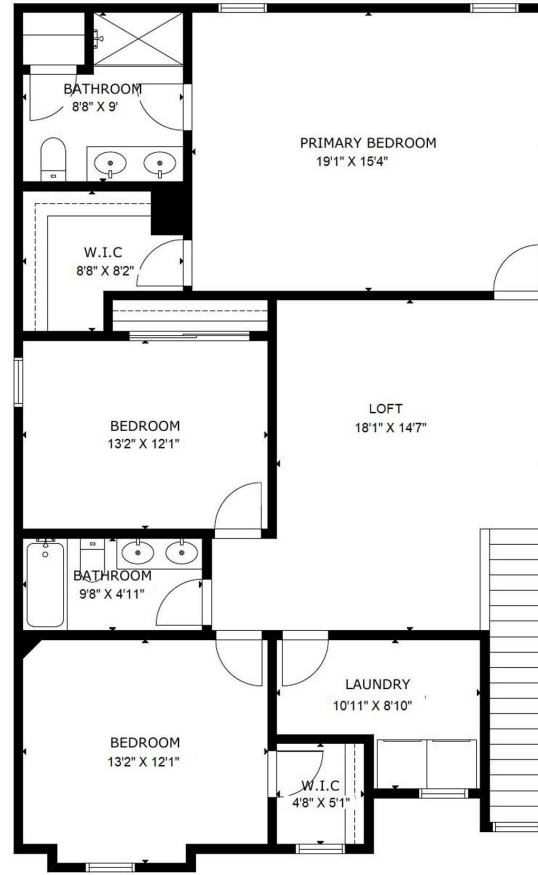

MAIN FLOOR

120 Orchard Peach Road Garner, NC 27529

SECOND FLOOR

The following dimensions are approximate interior wall to wall dimensions, measured on site, from the widest portion of each room, then calculated to Feet/Inches from Rounded Decimal Feet. Information deemed reliable, but not guaranteed.