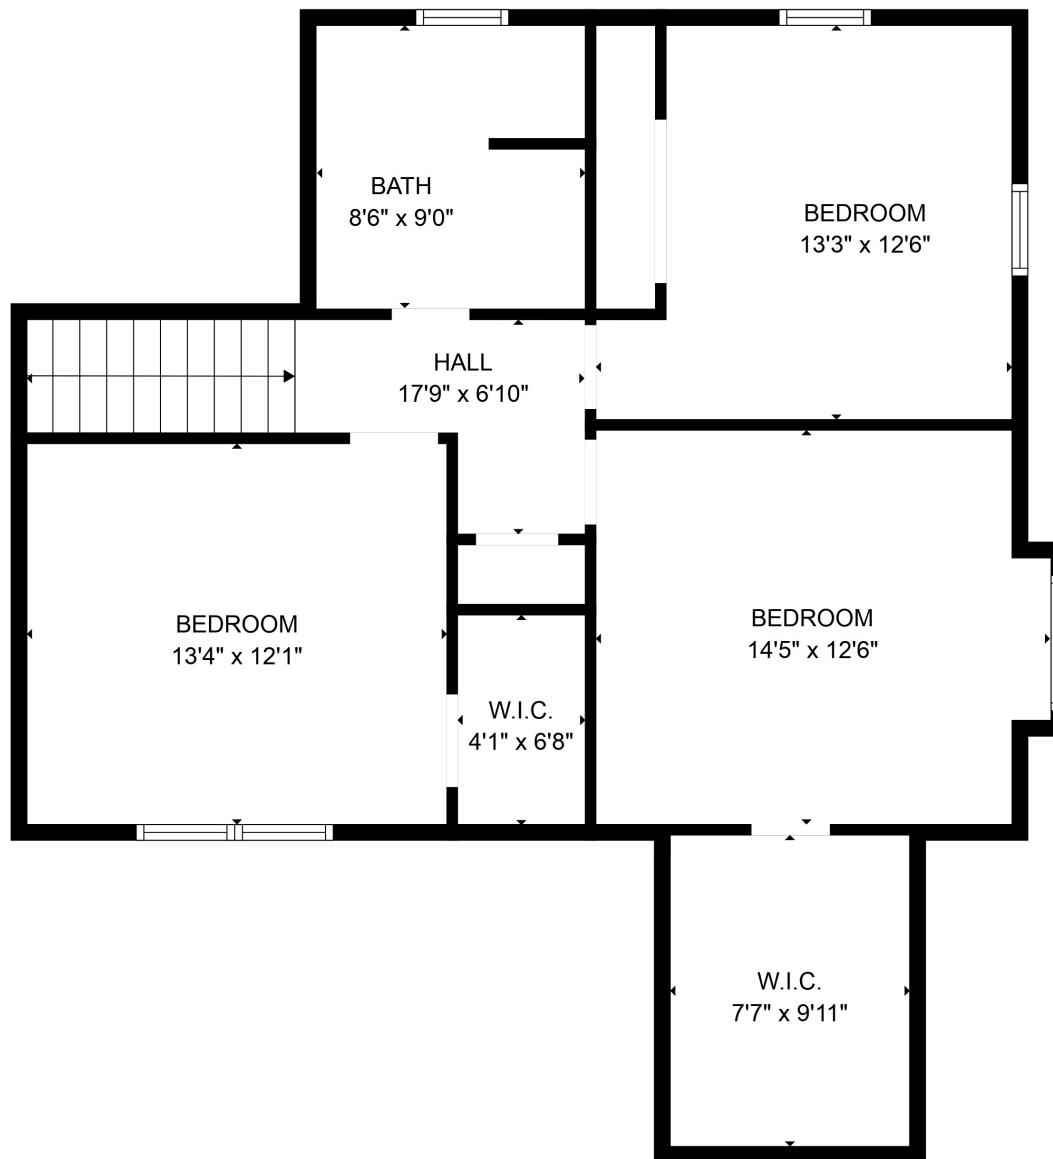

Total scanned area: 4559 sq. ft

MEASUREMENTS ARE CALCULATED BY CUBICASA TECHNOLOGY, DEEMED HIGHLY RELIABLE BUT NOT GUARANTEED.

Total scanned area: 4559 sq. ft

MEASUREMENTS ARE CALCULATED BY CUBICASA TECHNOLOGY. DEEMED HIGHLY RELIABLE BUT NOT GUARANTEED.

Total scanned area: 4559 sq. ft

MEASUREMENTS ARE CALCULATED BY CUBICASA TECHNOLOGY. DEEMED HIGHLY RELIABLE BUT NOT GUARANTEED.

Total scanned area: 4559 sq. ft

MEASUREMENTS ARE CALCULATED BY CUBICASA TECHNOLOGY. DEEMED HIGHLY RELIABLE BUT NOT GUARANTEED.