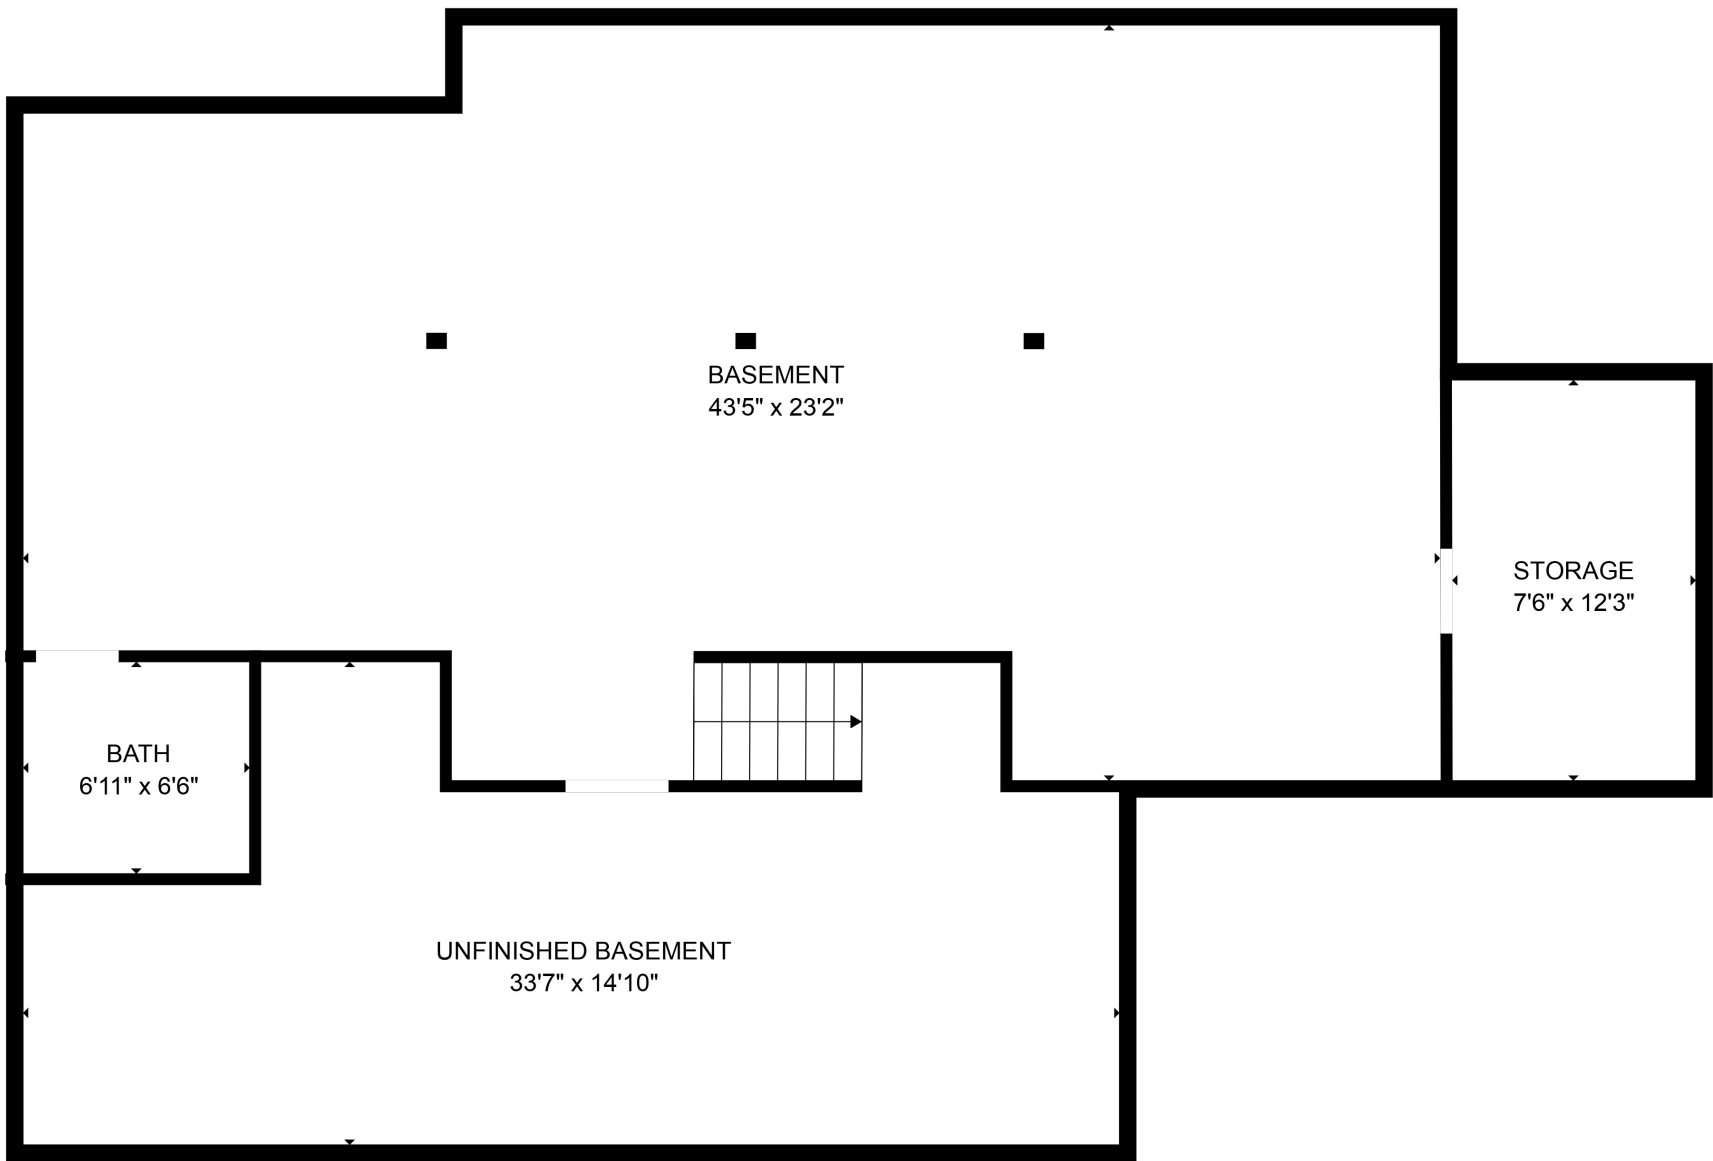

Total scanned area: 4559 sq. ft

MEASUREMENTS ARE CALCULATED BY CUBICASA TECHNOLOGY, DEEMED HIGHLY RELIABLE BUT NOT GUARANTEED.

Total scanned area: 4559 sq. ft

MEASUREMENTS ARE CALCULATED BY CUBICASA TECHNOLOGY. DEEMED HIGHLY RELIABLE BUT NOT GUARANTEED.

Total scanned area: 4559 sq. ft

MEASUREMENTS ARE CALCULATED BY CUBICASA TECHNOLOGY. DEEMED HIGHLY RELIABLE BUT NOT GUARANTEED.

Total scanned area: 4559 sq. ft

MEASUREMENTS ARE CALCULATED BY CUBICASA TECHNOLOGY. DEEMED HIGHLY RELIABLE BUT NOT GUARANTEED.