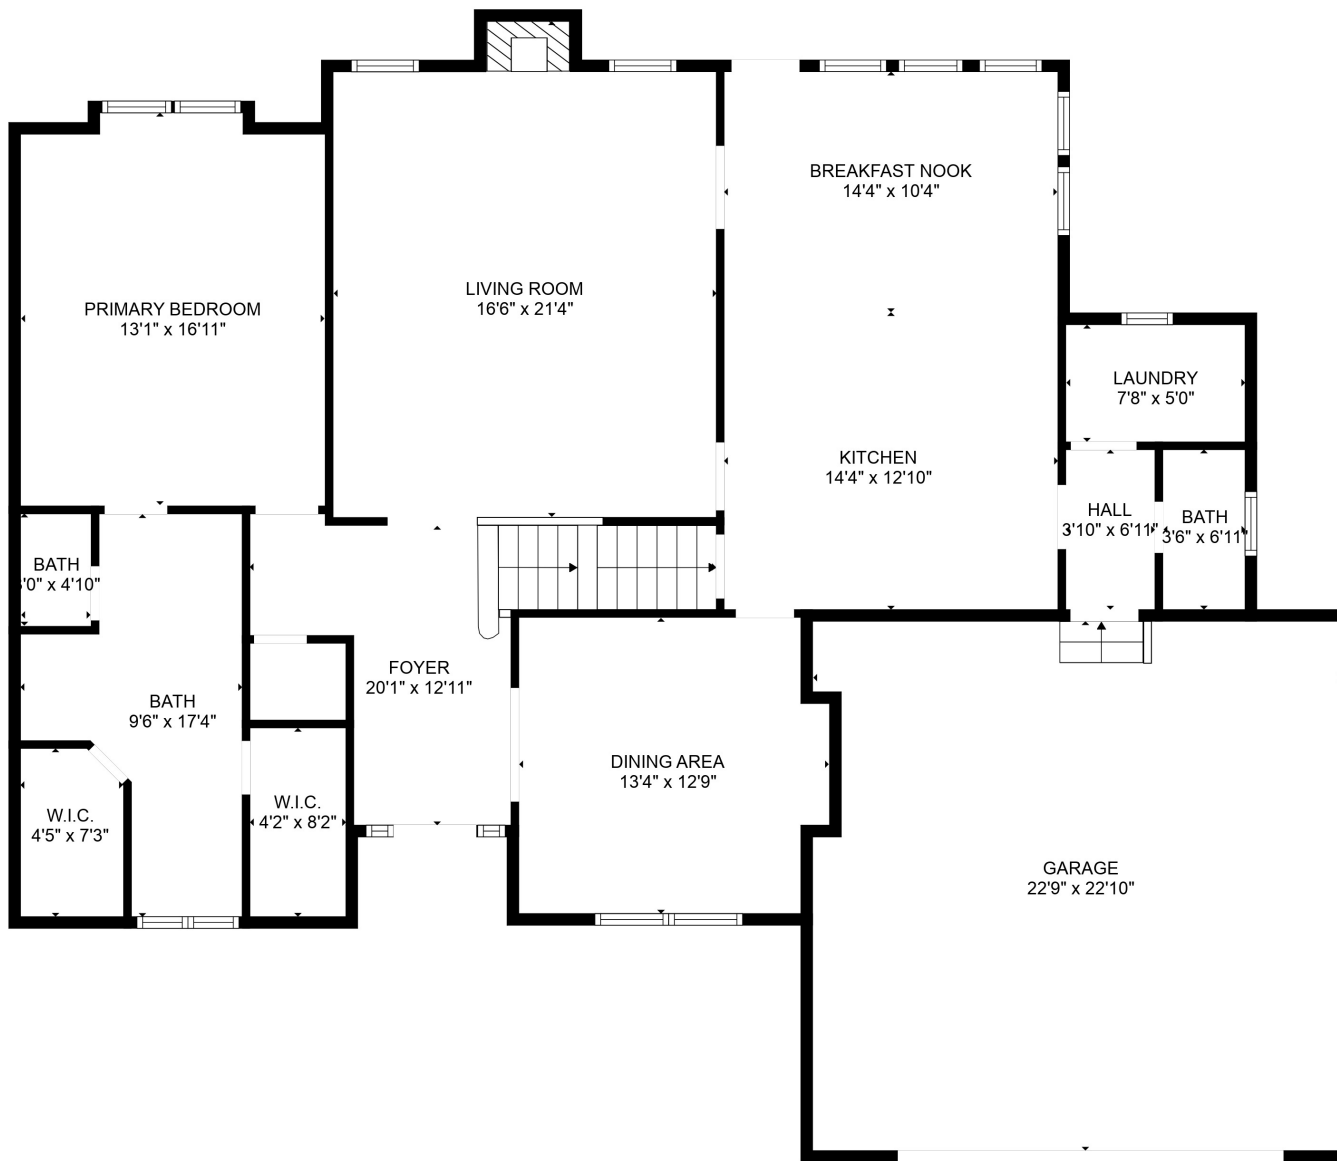

Total scanned area: 4559 sq. ft

MEASUREMENTS ARE CALCULATED BY CUBICASA TECHNOLOGY, DEEMED HIGHLY RELIABLE BUT NOT GUARANTEED.

Total scanned area: 4559 sq. ft

MEASUREMENTS ARE CALCULATED BY CUBICASA TECHNOLOGY. DEEMED HIGHLY RELIABLE BUT NOT GUARANTEED.

Total scanned area: 4559 sq. ft

MEASUREMENTS ARE CALCULATED BY CUBICASA TECHNOLOGY. DEEMED HIGHLY RELIABLE BUT NOT GUARANTEED.

Total scanned area: 4559 sq. ft

MEASUREMENTS ARE CALCULATED BY CUBICASA TECHNOLOGY. DEEMED HIGHLY RELIABLE BUT NOT GUARANTEED.