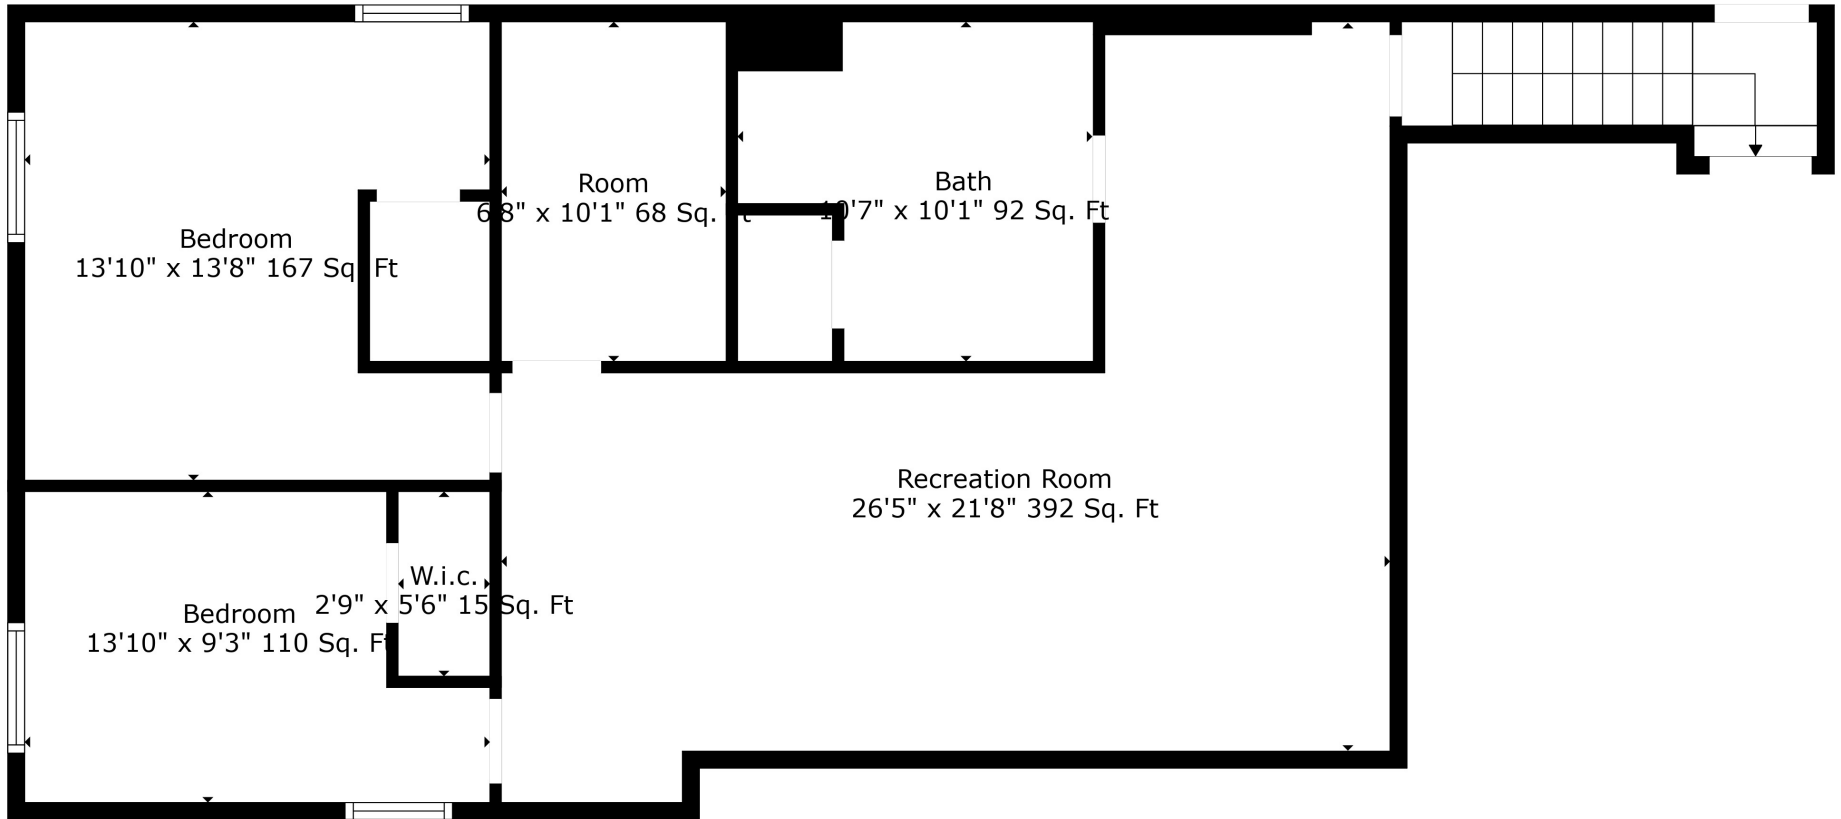

Floor 2

Floor 1

Total scanned area: 2172 sq. ft

Total scanned area: 2172 sq. ft

Measurements Are Calculated By Cubicasa Technology. Deemed Highly Reliable But Not Guaranteed.

Total scanned area: 2172 sq. ft