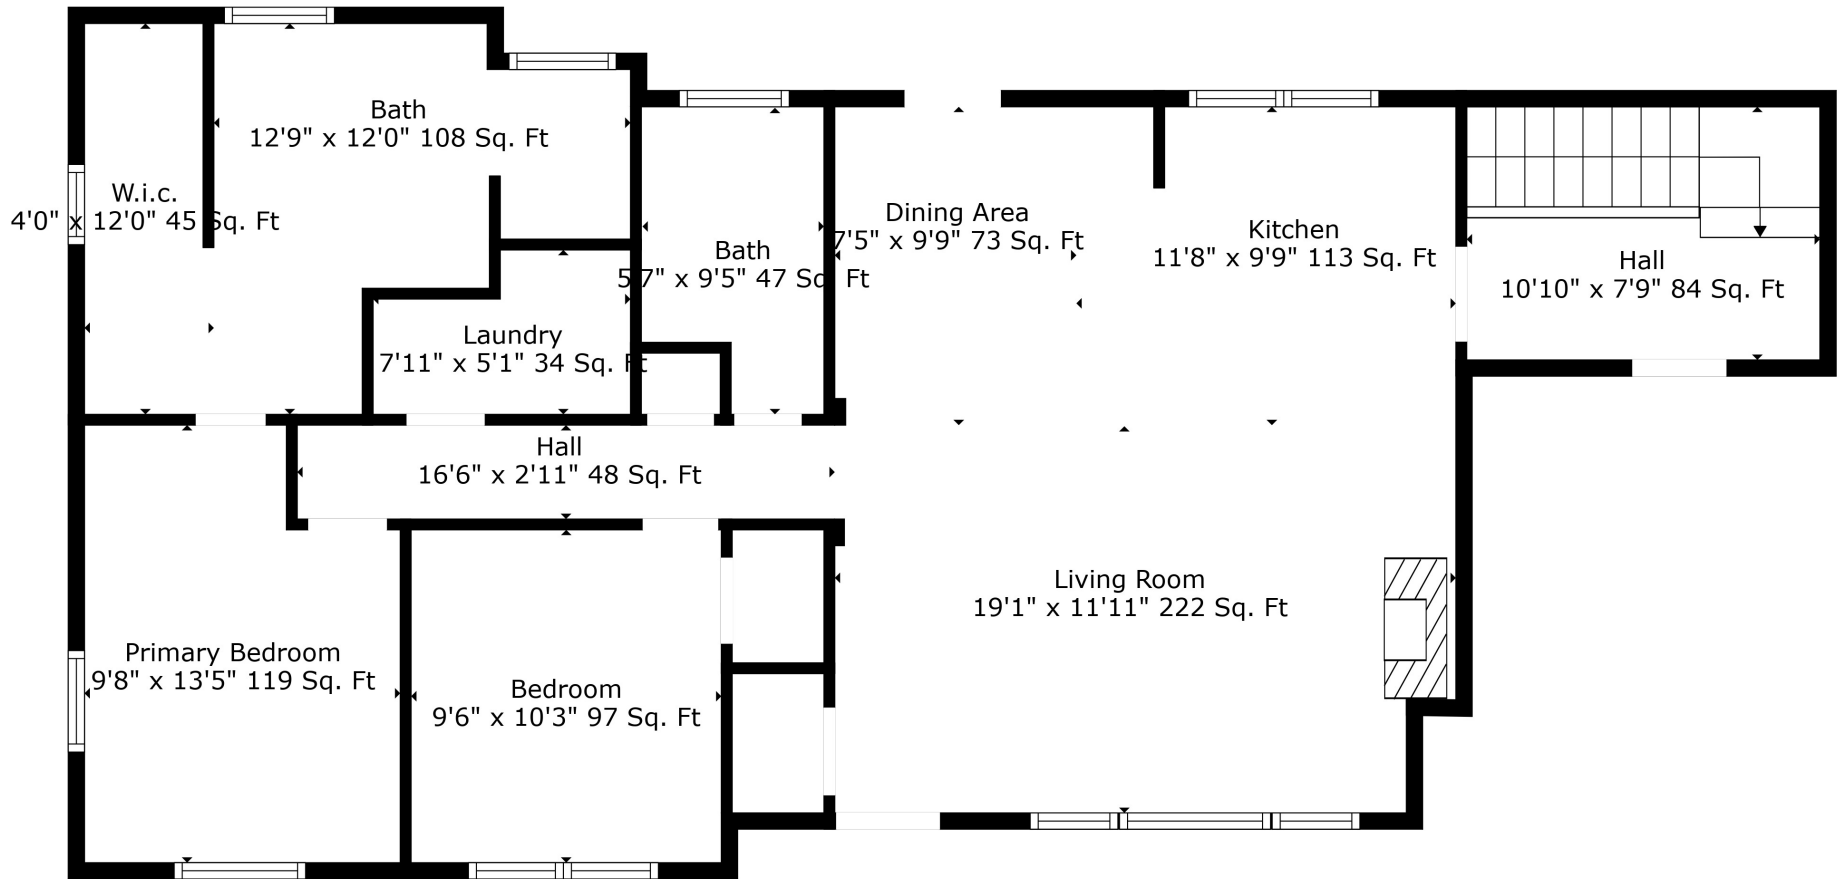

Floor 2

Floor 1

Total scanned area: 2172 sq. ft

Total scanned area: 2172 sq. ft

Measurements Are Calculated By Cubicasa Technology. Deemed Highly Reliable But Not Guaranteed.

Total scanned area: 2172 sq. ft