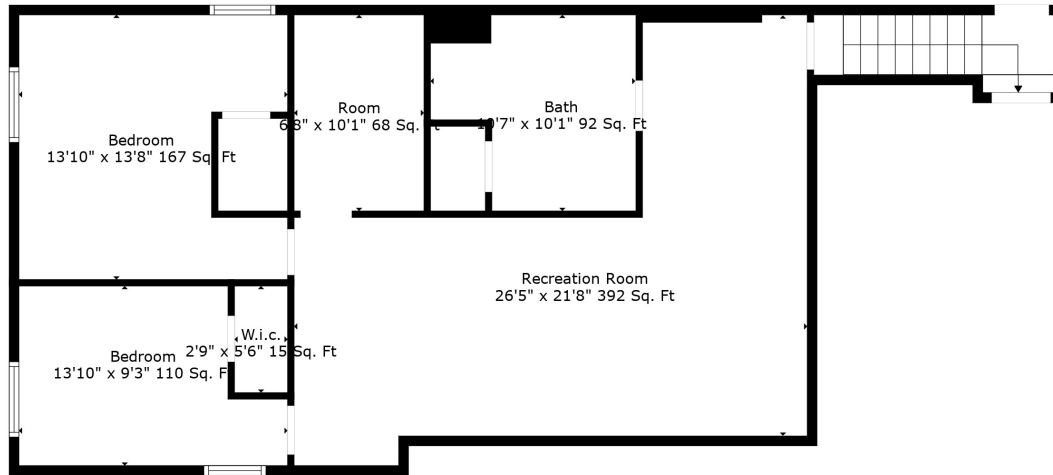

Floor 2

Floor 1

Total scanned area: 2172 sq. ft

Total scanned area: 2172 sq. ft

Measurements Are Calculated By Cubicasa Technology. Deemed Highly Reliable But Not Guaranteed.

Total scanned area: 2172 sq. ft