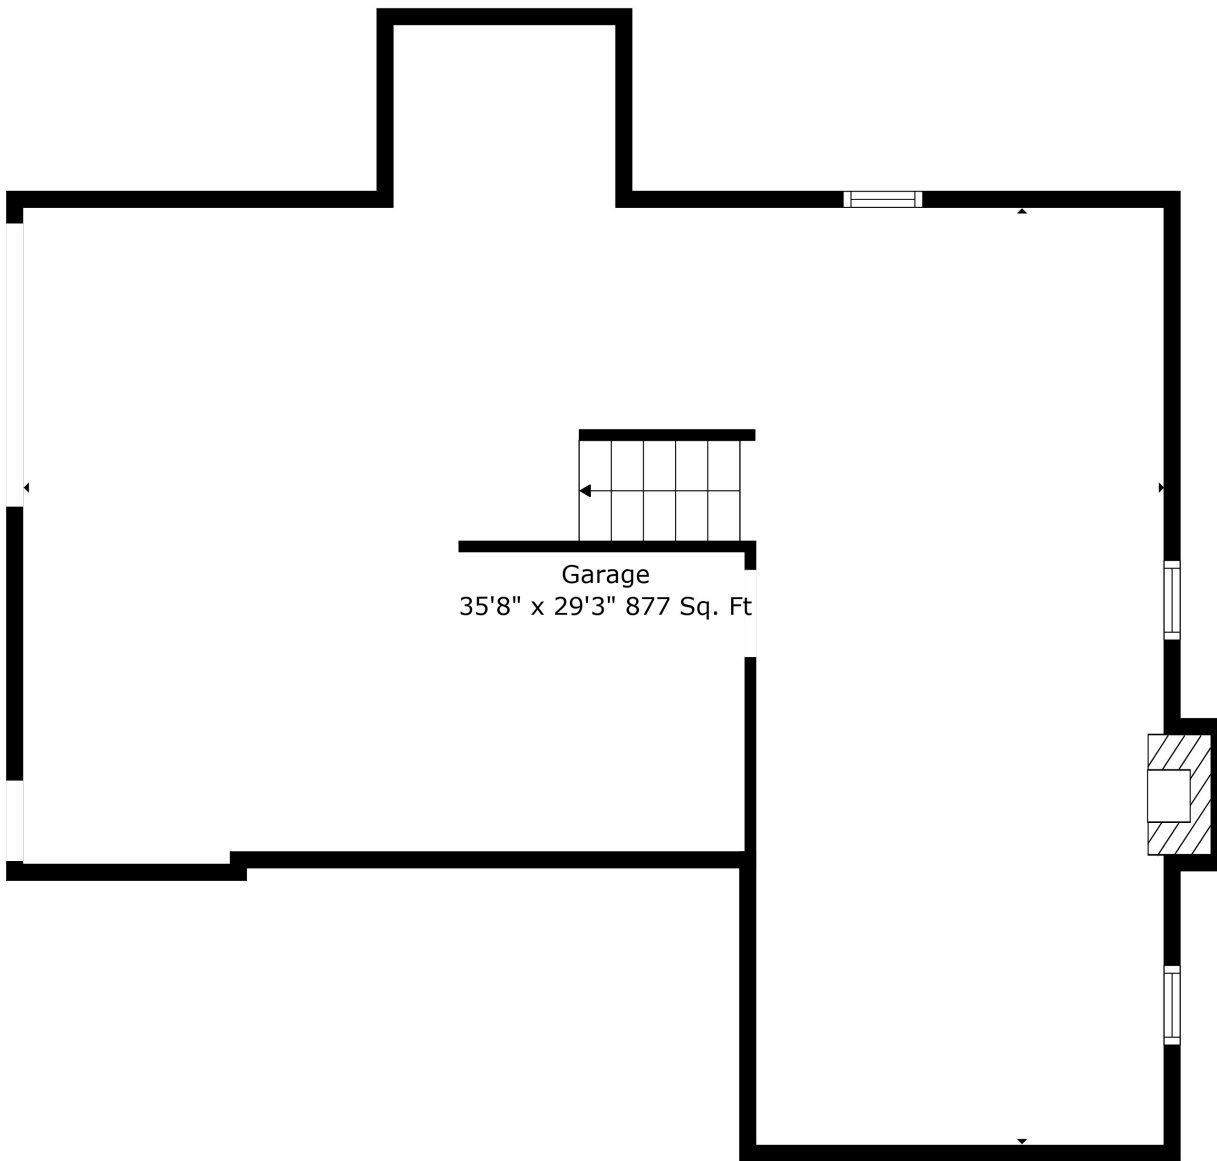

Floor 1

Floor 2

Total scanned area: 2372 sq. ft

Total scanned area: 2372 sq. ft

Measurements Are Calculated By Cubicasa Technology. Deemed Highly Reliable But Not Guaranteed.

Total scanned area: 2372 sq. ft