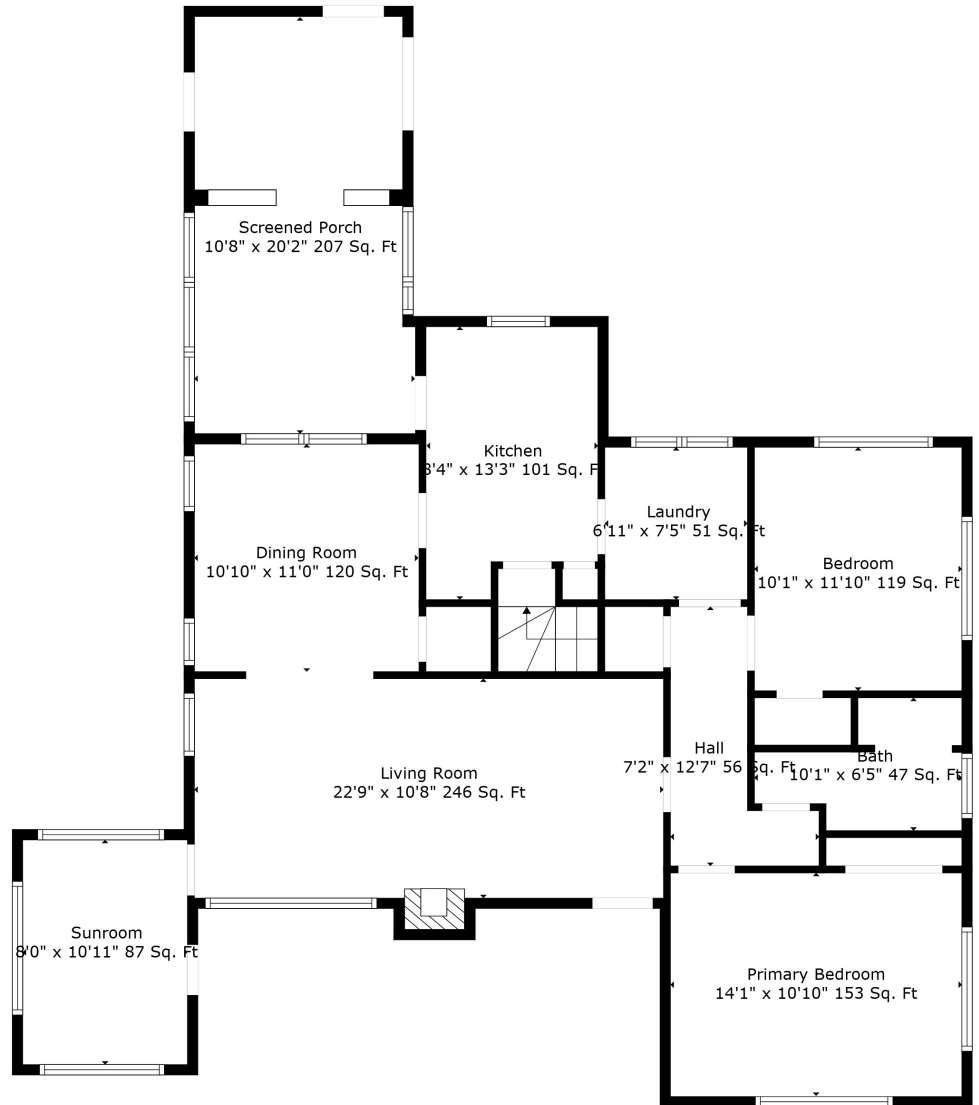

Floor 1

Floor 2

Total scanned area: 2372 sq. ft

Total scanned area: 2372 sq. ft

Measurements Are Calculated By Cubicasa Technology. Deemed Highly Reliable But Not Guaranteed.

Total scanned area: 2372 sq. ft

Measurements Are Calculated By Cubicasa Technology. Deemed Highly Reliable But Not Guaranteed.