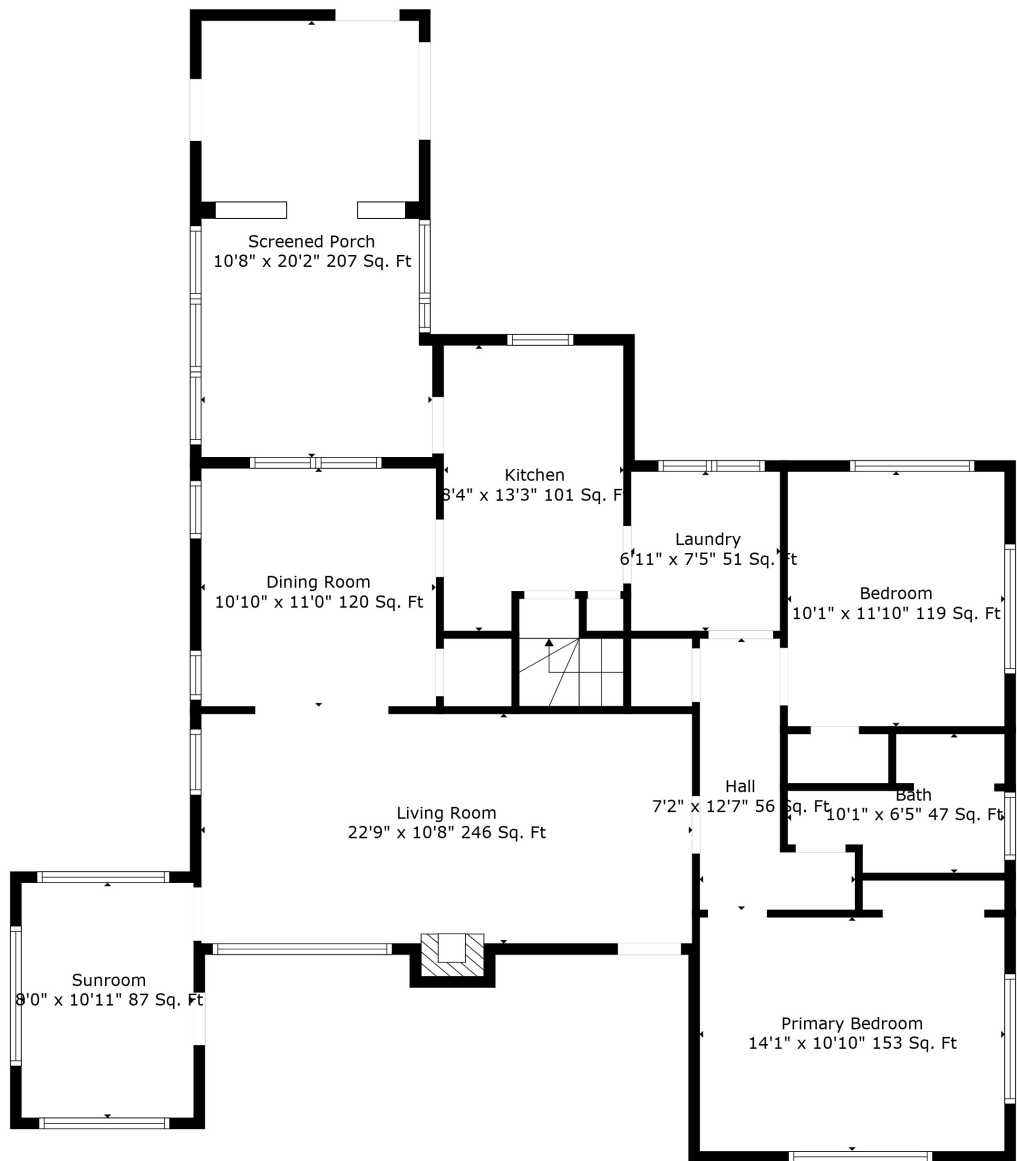

Floor 1

Floor 2

Total scanned area: 2372 sq. ft

Total scanned area: 2372 sq. ft

Measurements Are Calculated By Cubicasa Technology. Deemed Highly Reliable But Not Guaranteed.

Total scanned area: 2372 sq. ft

Measurements Are Calculated By Cubicasa Technology. Deemed Highly Reliable But Not Guaranteed.