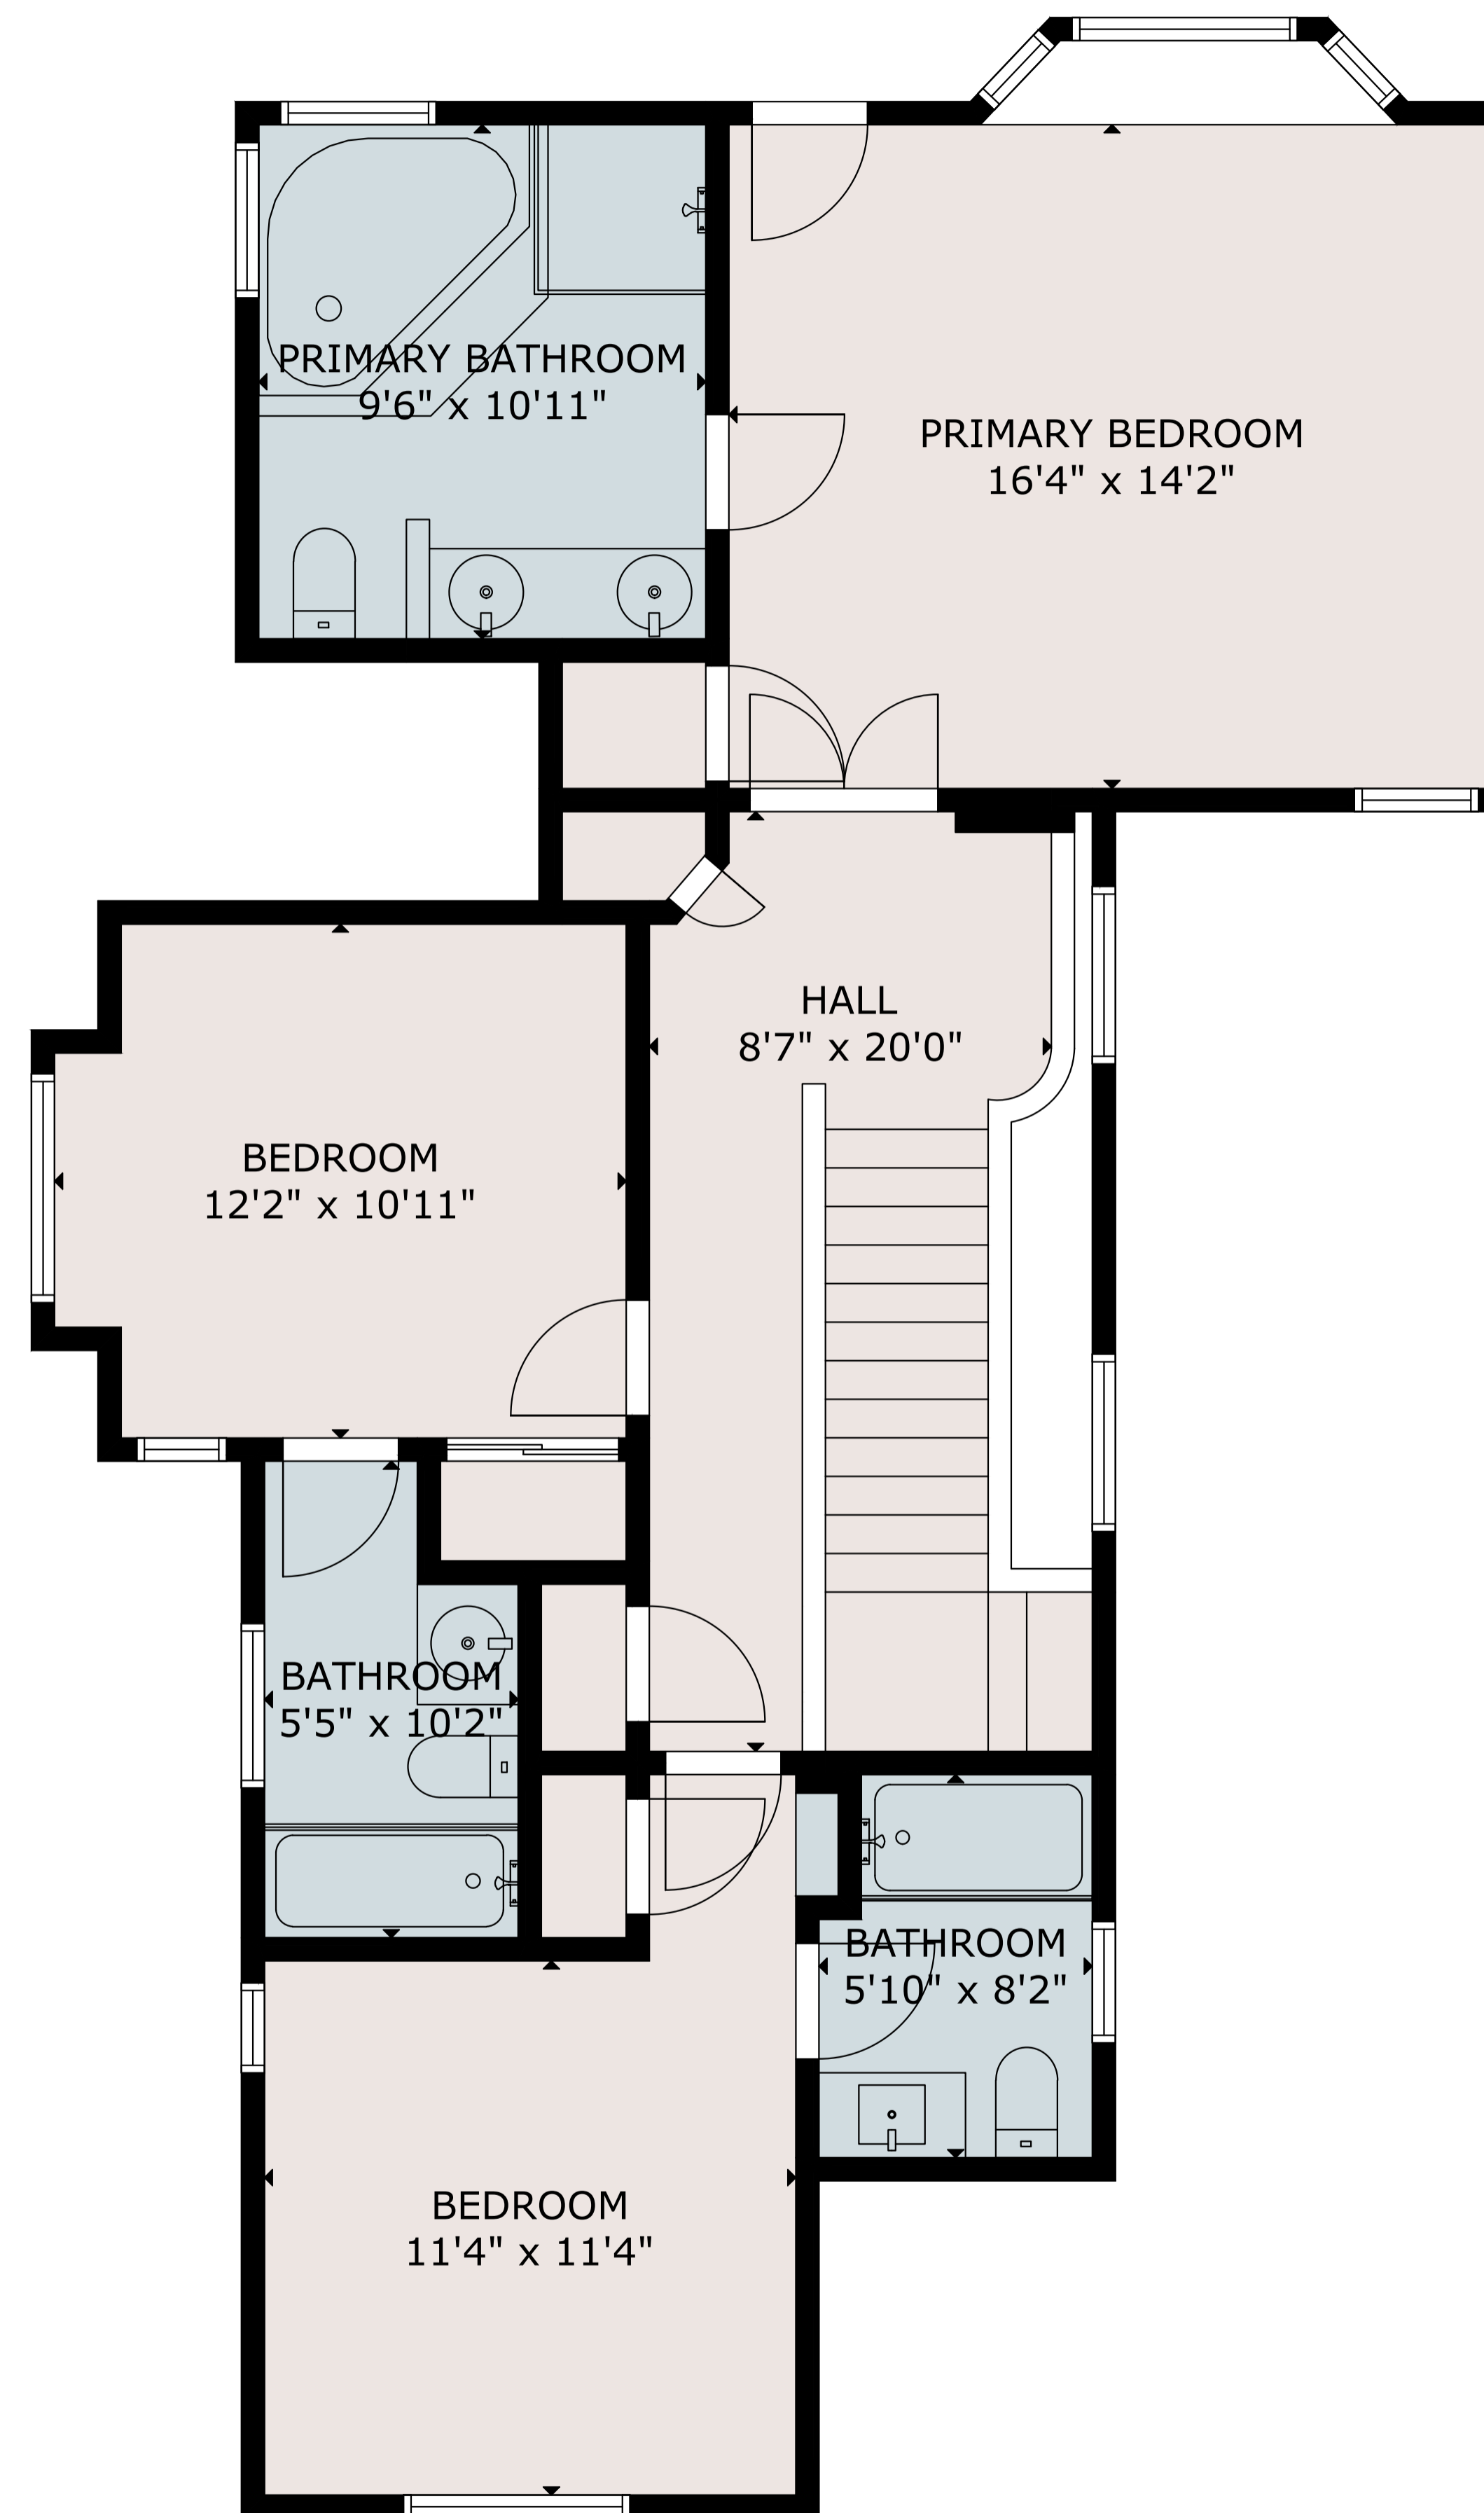

FLOOR 1

FLOOR 2

GROSS INTERNAL AREA
 TOTAL: 2,342 sq ft
 FLOOR 1: 1,360 sq ft, FLOOR 2: 982 sq ft
 SIZE AND DIMENSIONS ARE APPROXIMATE, ACTUAL MAY VARY