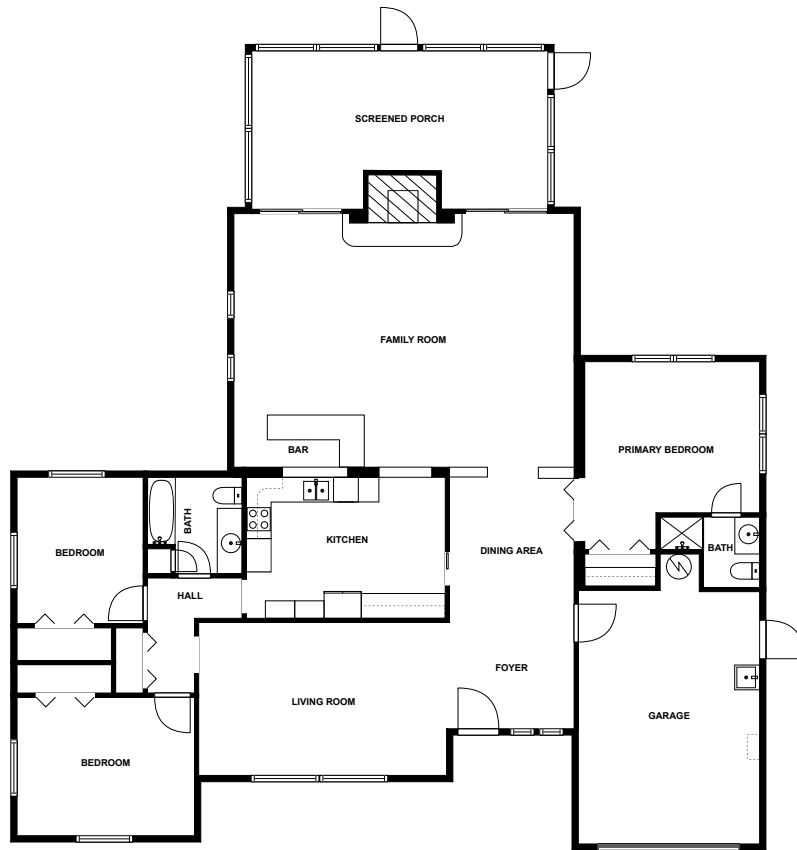

Home report

Marlin Drive 1912
Belleair Bluffs

Highlights

1 Kitchen

2 Living room

3 Bedroom

2 Bath

21 Doors

Morton Plant Hospital
Heliport, 2.2 mi

Floor plan

fvm

SIZES AND DIMENSIONS ARE APPROXIMATE, ACTUAL MAY VARY.

Appendix 1: Data sheet

| | | |
|------------------------------|----------------|-------------------------|
| Bath - 2 | Hall - 1 | Bedroom - 3 |
| Bedroom - Master - 1 | Outdoor - 1 | Outdoor - Porch - 1 |
| Outdoor - Porch - Screen - 1 | Garage - 1 | Entry - 1 |
| Entry - Foyer - 1 | LivingRoom - 2 | LivingRoom - Family - 1 |
| Bar - 1 | Dining - 1 | Dining - Open - 1 |
| Kitchen - 1 | | |