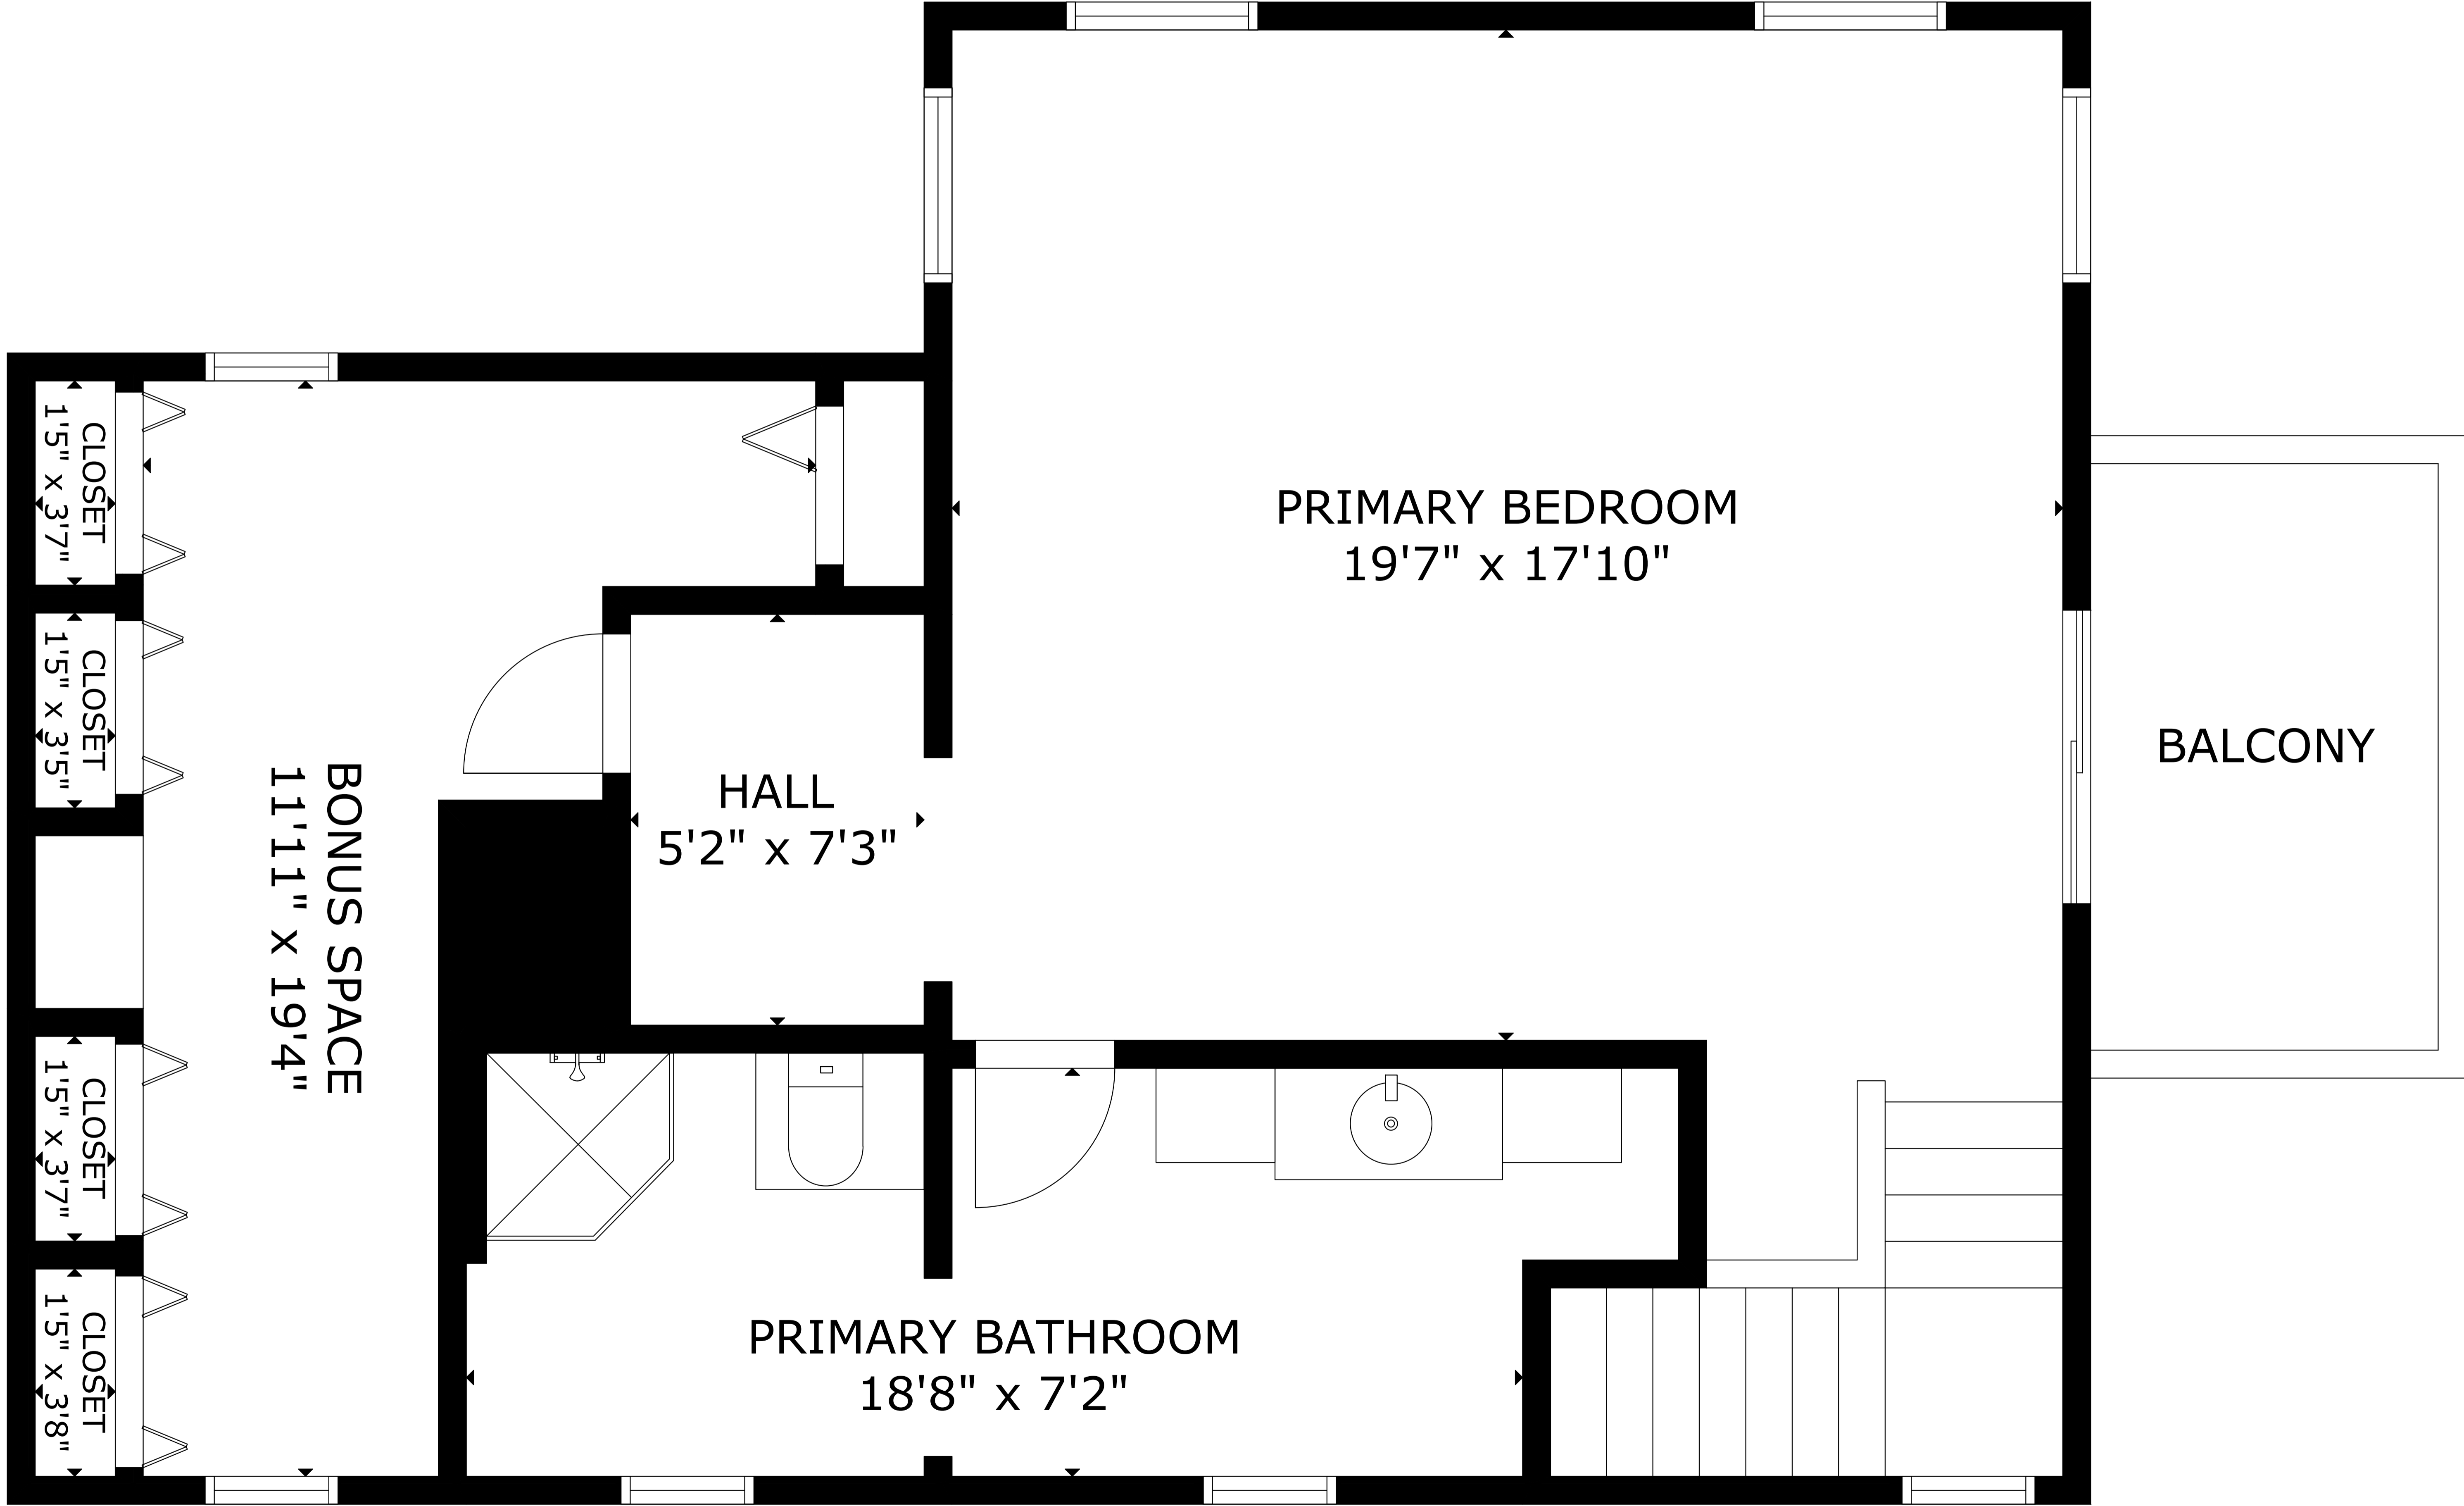

107 Wimbledon Drive, Yarmouth

GROSS INTERNAL AREA
TOTAL: 3,040 sq.ft

FLOOR 1: 889 sq.ft, FLOOR 2: 1,337 sq.ft, FLOOR 3: 814 sq.ft
SIZE AND DIMENSIONS ARE APPROXIMATE, ACTUAL MAY VARY