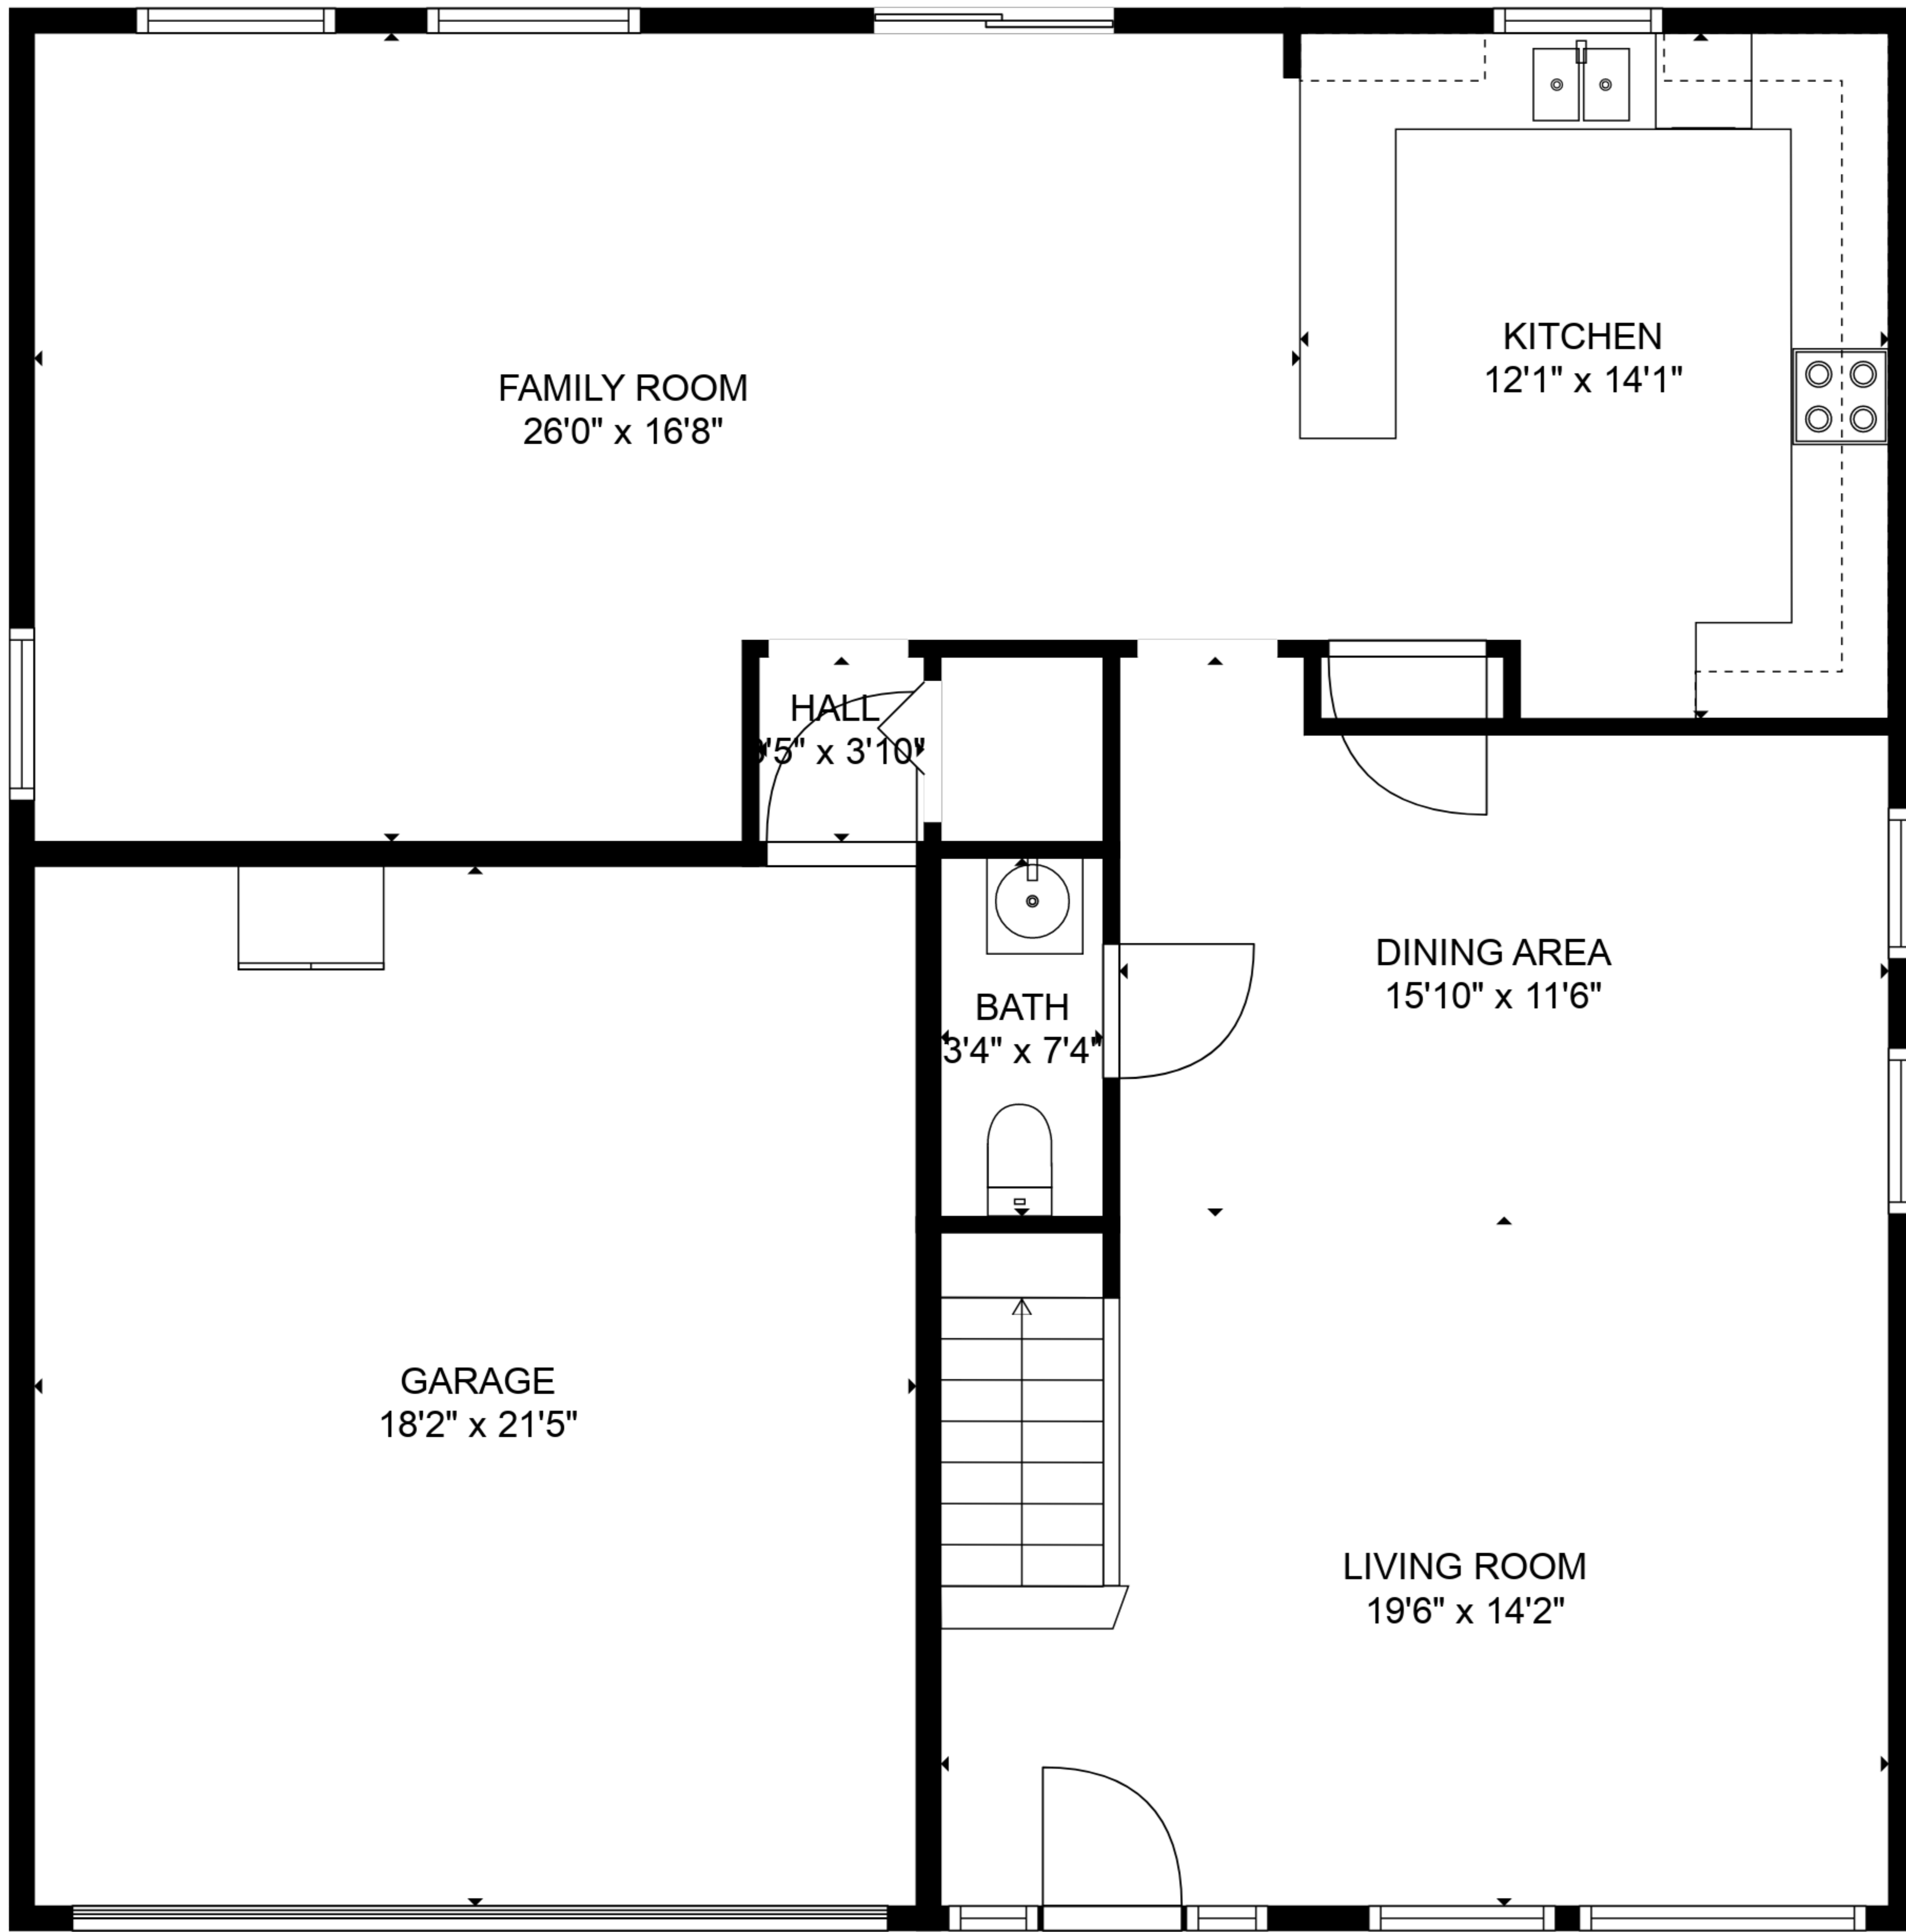

TOTAL: 2521 sq. ft

FLOOR 1: 1061 sq. ft, FLOOR 2: 1460 sq. ft

EXCLUDED AREAS: GARAGE: 388 sq. ft, OPEN TO BELOW: 31 sq. ft

SIZES AND DIMENSIONS ARE APPROXIMATE, DEEMED HIGHLY RELIABLE BUT NOT GUARANTEED.

FLOOR 1

FLOOR 2

TOTAL: 2521 sq. ft
 FLOOR 1: 1061 sq. ft, FLOOR 2: 1460 sq. ft
 EXCLUDED AREAS: GARAGE: 388 sq. ft, OPEN TO BELOW: 31 sq. ft
 SIZES AND DIMENSIONS ARE APPROXIMATE, DEEMED HIGHLY RELIABLE BUT NOT GUARANTEED.