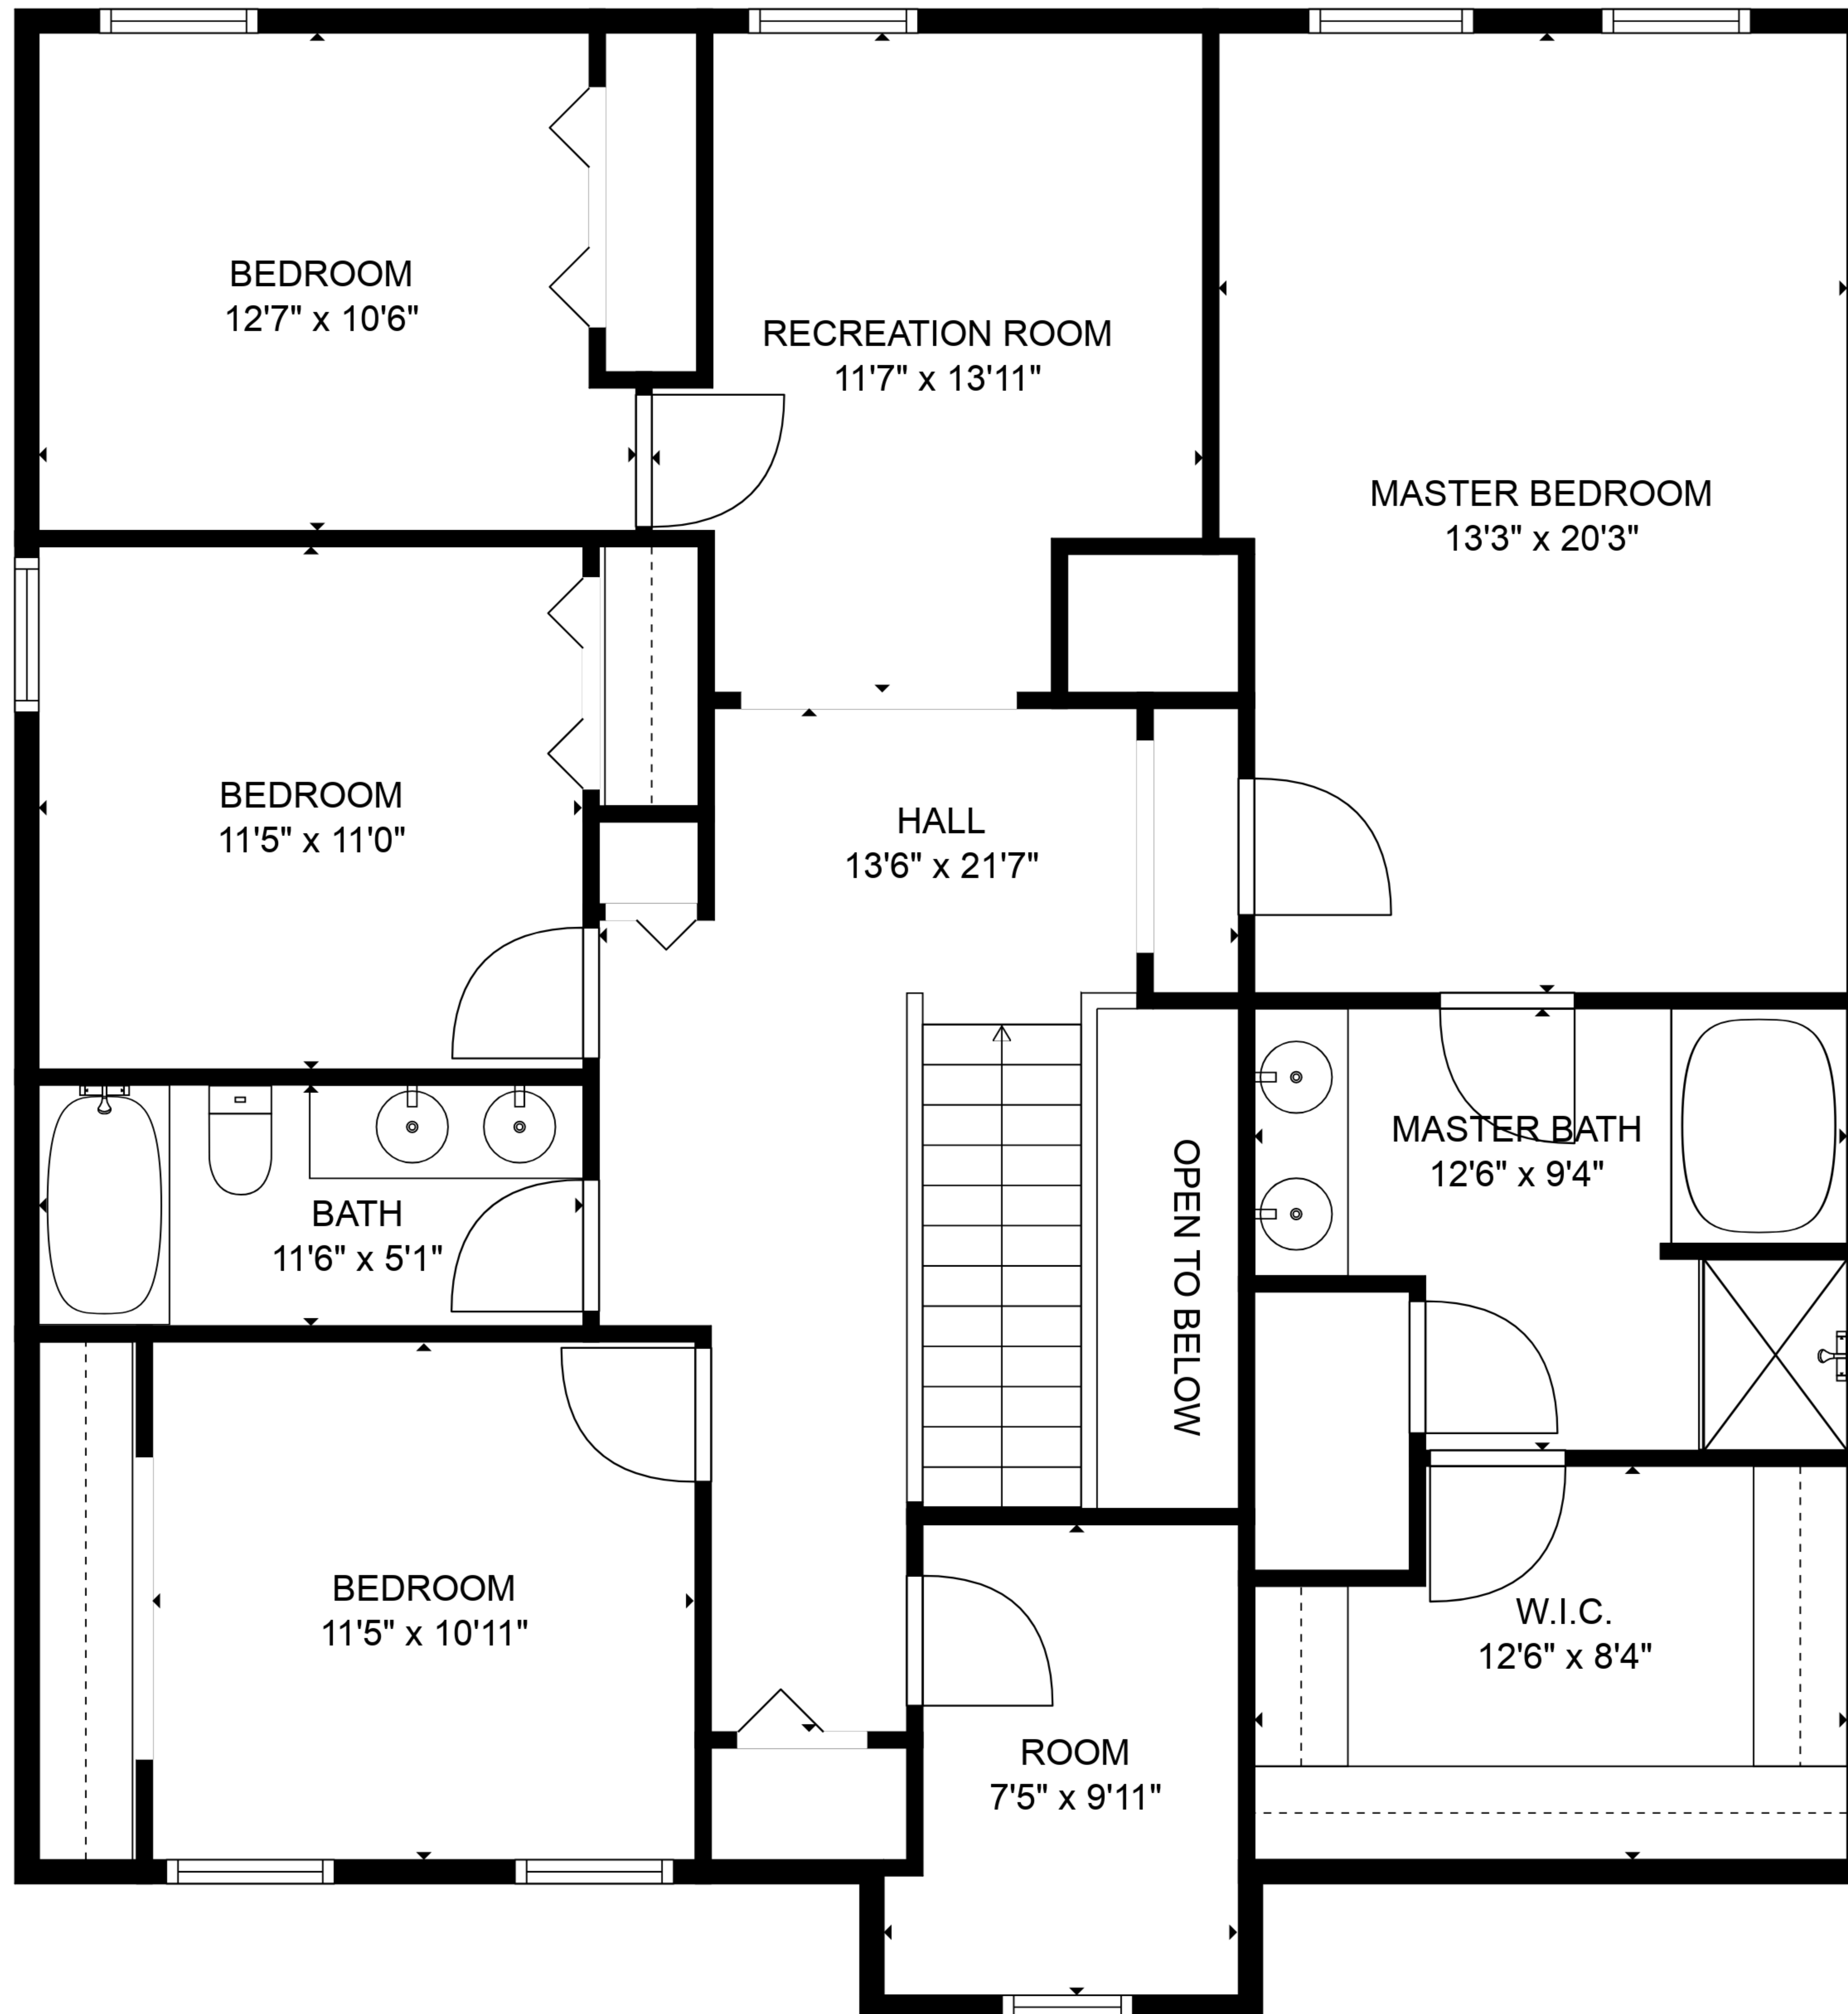

TOTAL: 2521 sq. ft

FLOOR 1: 1061 sq. ft, FLOOR 2: 1460 sq. ft

EXCLUDED AREAS: GARAGE: 388 sq. ft, OPEN TO BELOW: 31 sq. ft

SIZES AND DIMENSIONS ARE APPROXIMATE, DEEMED HIGHLY RELIABLE BUT NOT GUARANTEED.

FLOOR 1

FLOOR 2

TOTAL: 2521 sq. ft
 FLOOR 1: 1061 sq. ft, FLOOR 2: 1460 sq. ft
 EXCLUDED AREAS: GARAGE: 388 sq. ft, OPEN TO BELOW: 31 sq. ft
 SIZES AND DIMENSIONS ARE APPROXIMATE, DEEMED HIGHLY RELIABLE BUT NOT GUARANTEED.