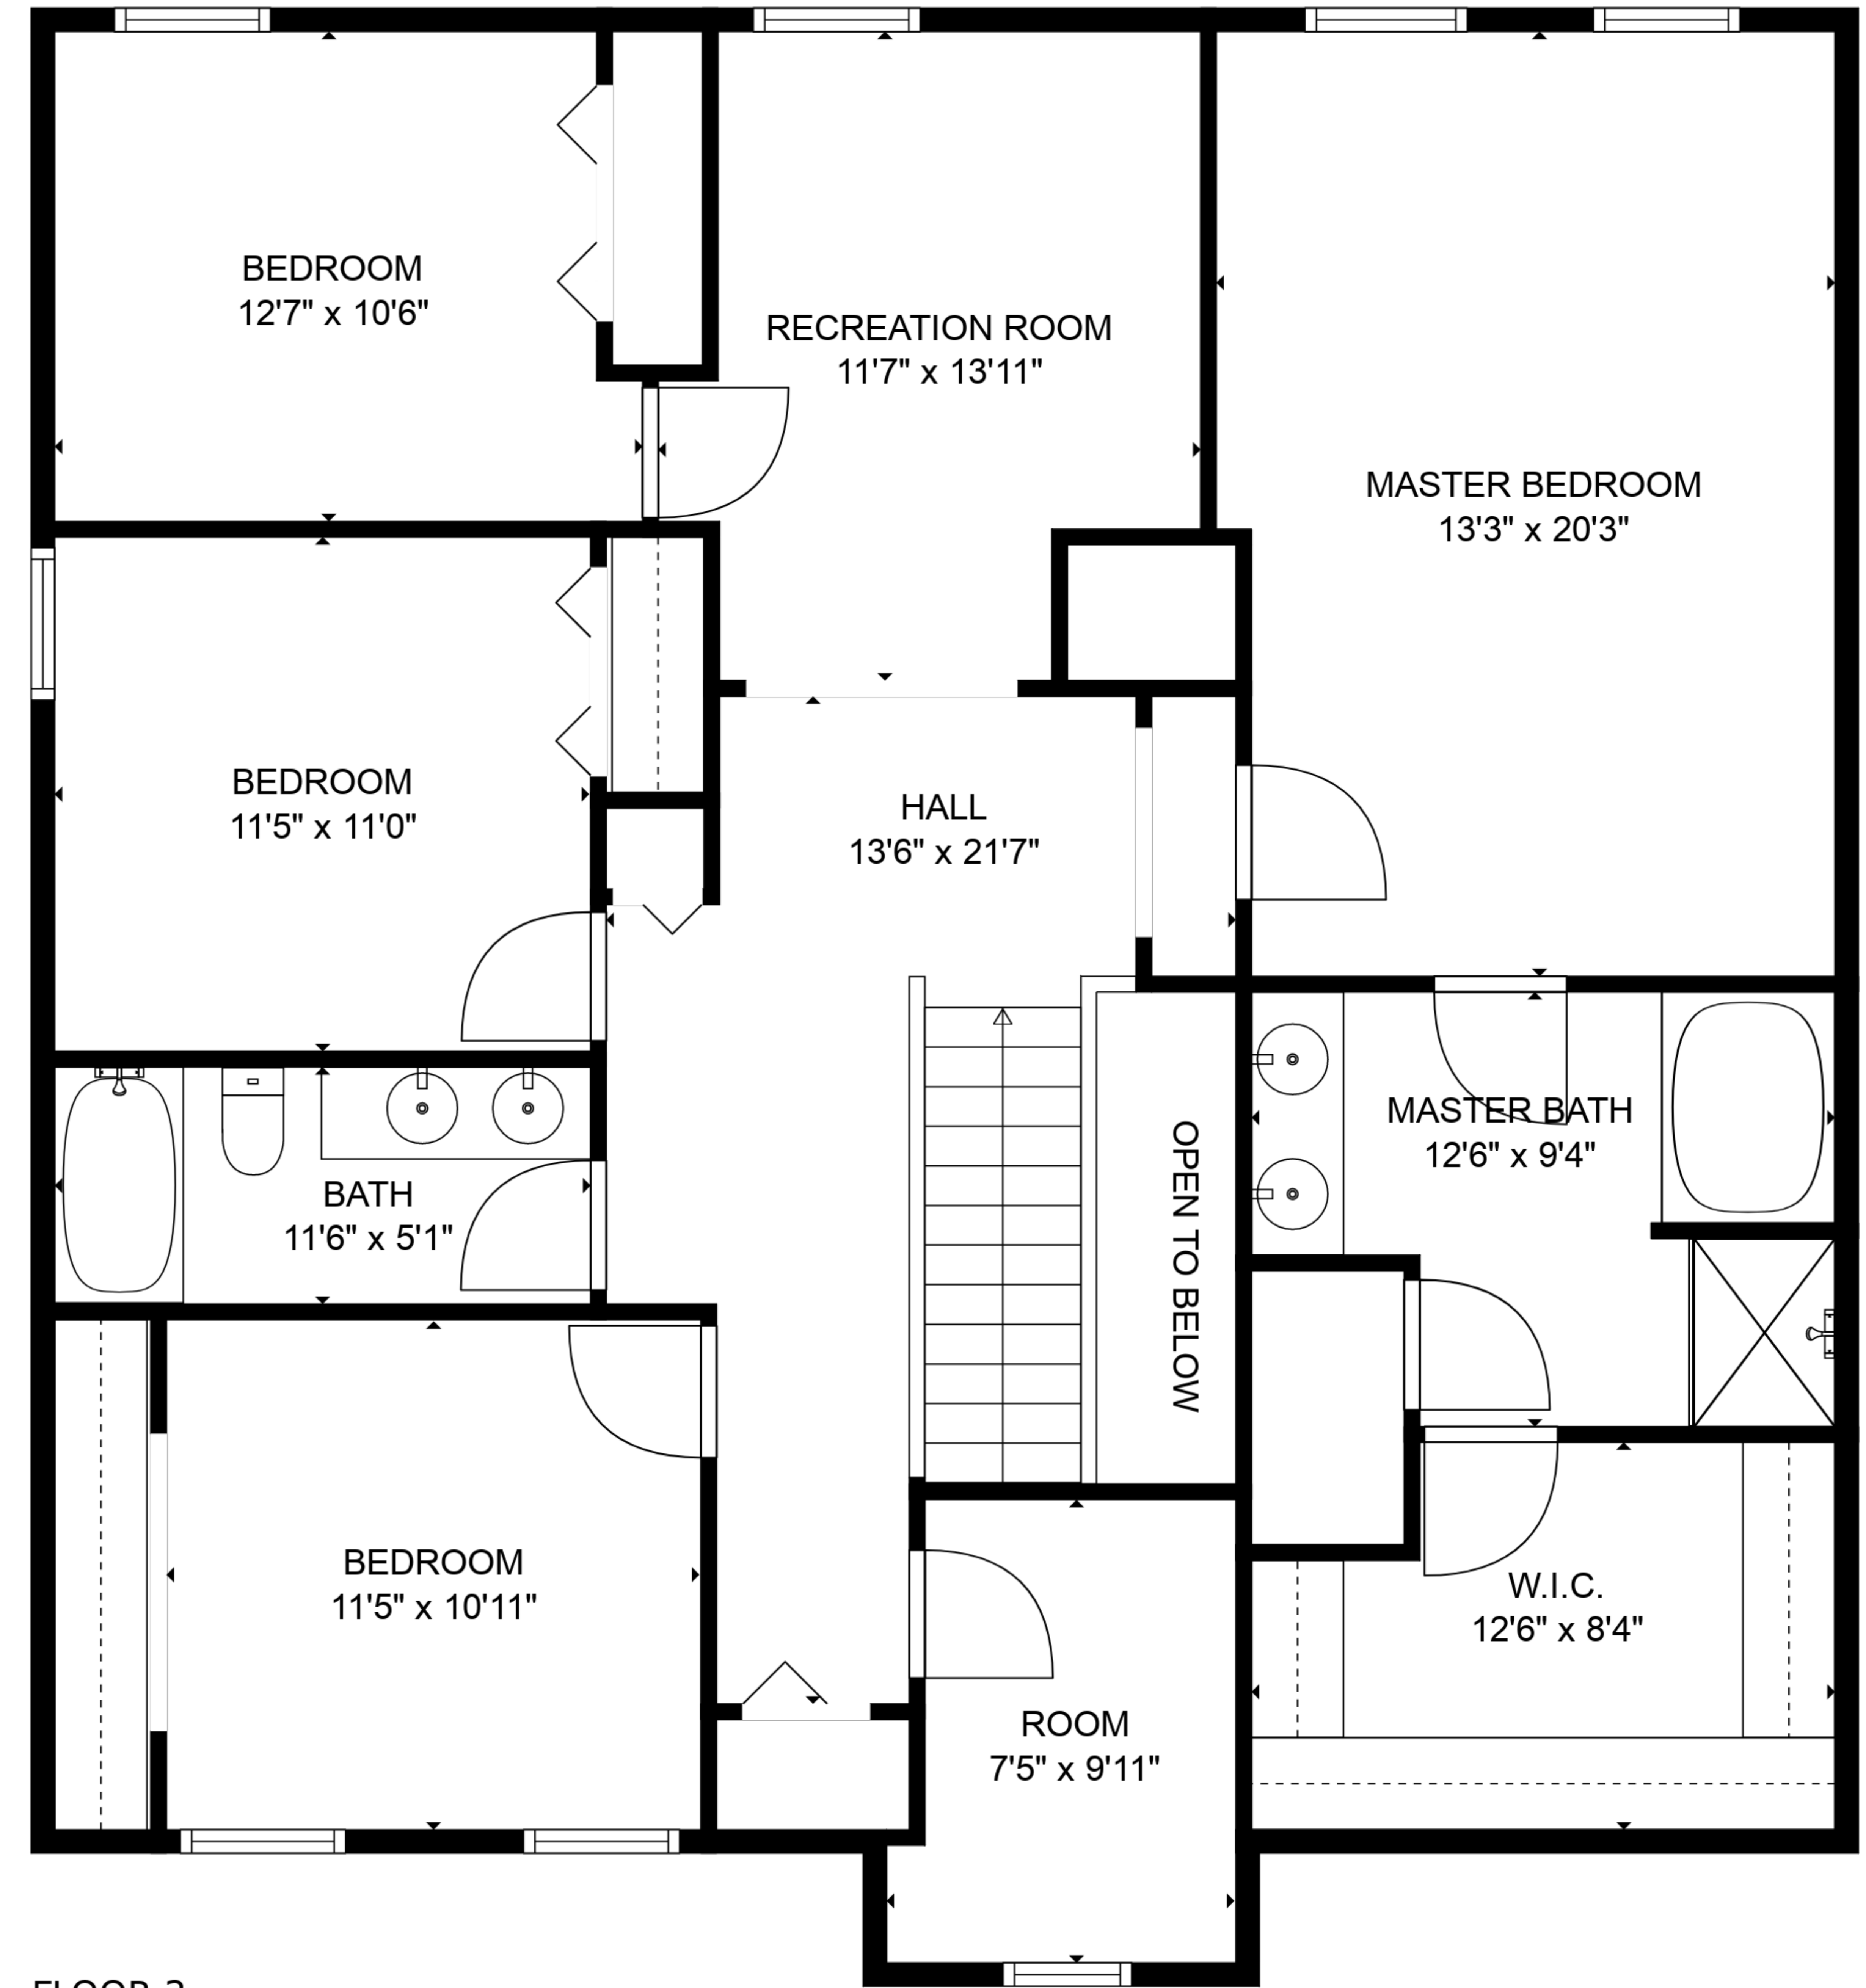

TOTAL: 2521 sq. ft

FLOOR 1: 1061 sq. ft, FLOOR 2: 1460 sq. ft

EXCLUDED AREAS: GARAGE: 388 sq. ft, OPEN TO BELOW: 31 sq. ft

SIZES AND DIMENSIONS ARE APPROXIMATE, DEEMED HIGHLY RELIABLE BUT NOT GUARANTEED.

FLOOR 1

FLOOR 2

TOTAL: 2521 sq. ft
 FLOOR 1: 1061 sq. ft, FLOOR 2: 1460 sq. ft
 EXCLUDED AREAS: GARAGE: 388 sq. ft, OPEN TO BELOW: 31 sq. ft
 SIZES AND DIMENSIONS ARE APPROXIMATE, DEEMED HIGHLY RELIABLE BUT NOT GUARANTEED.