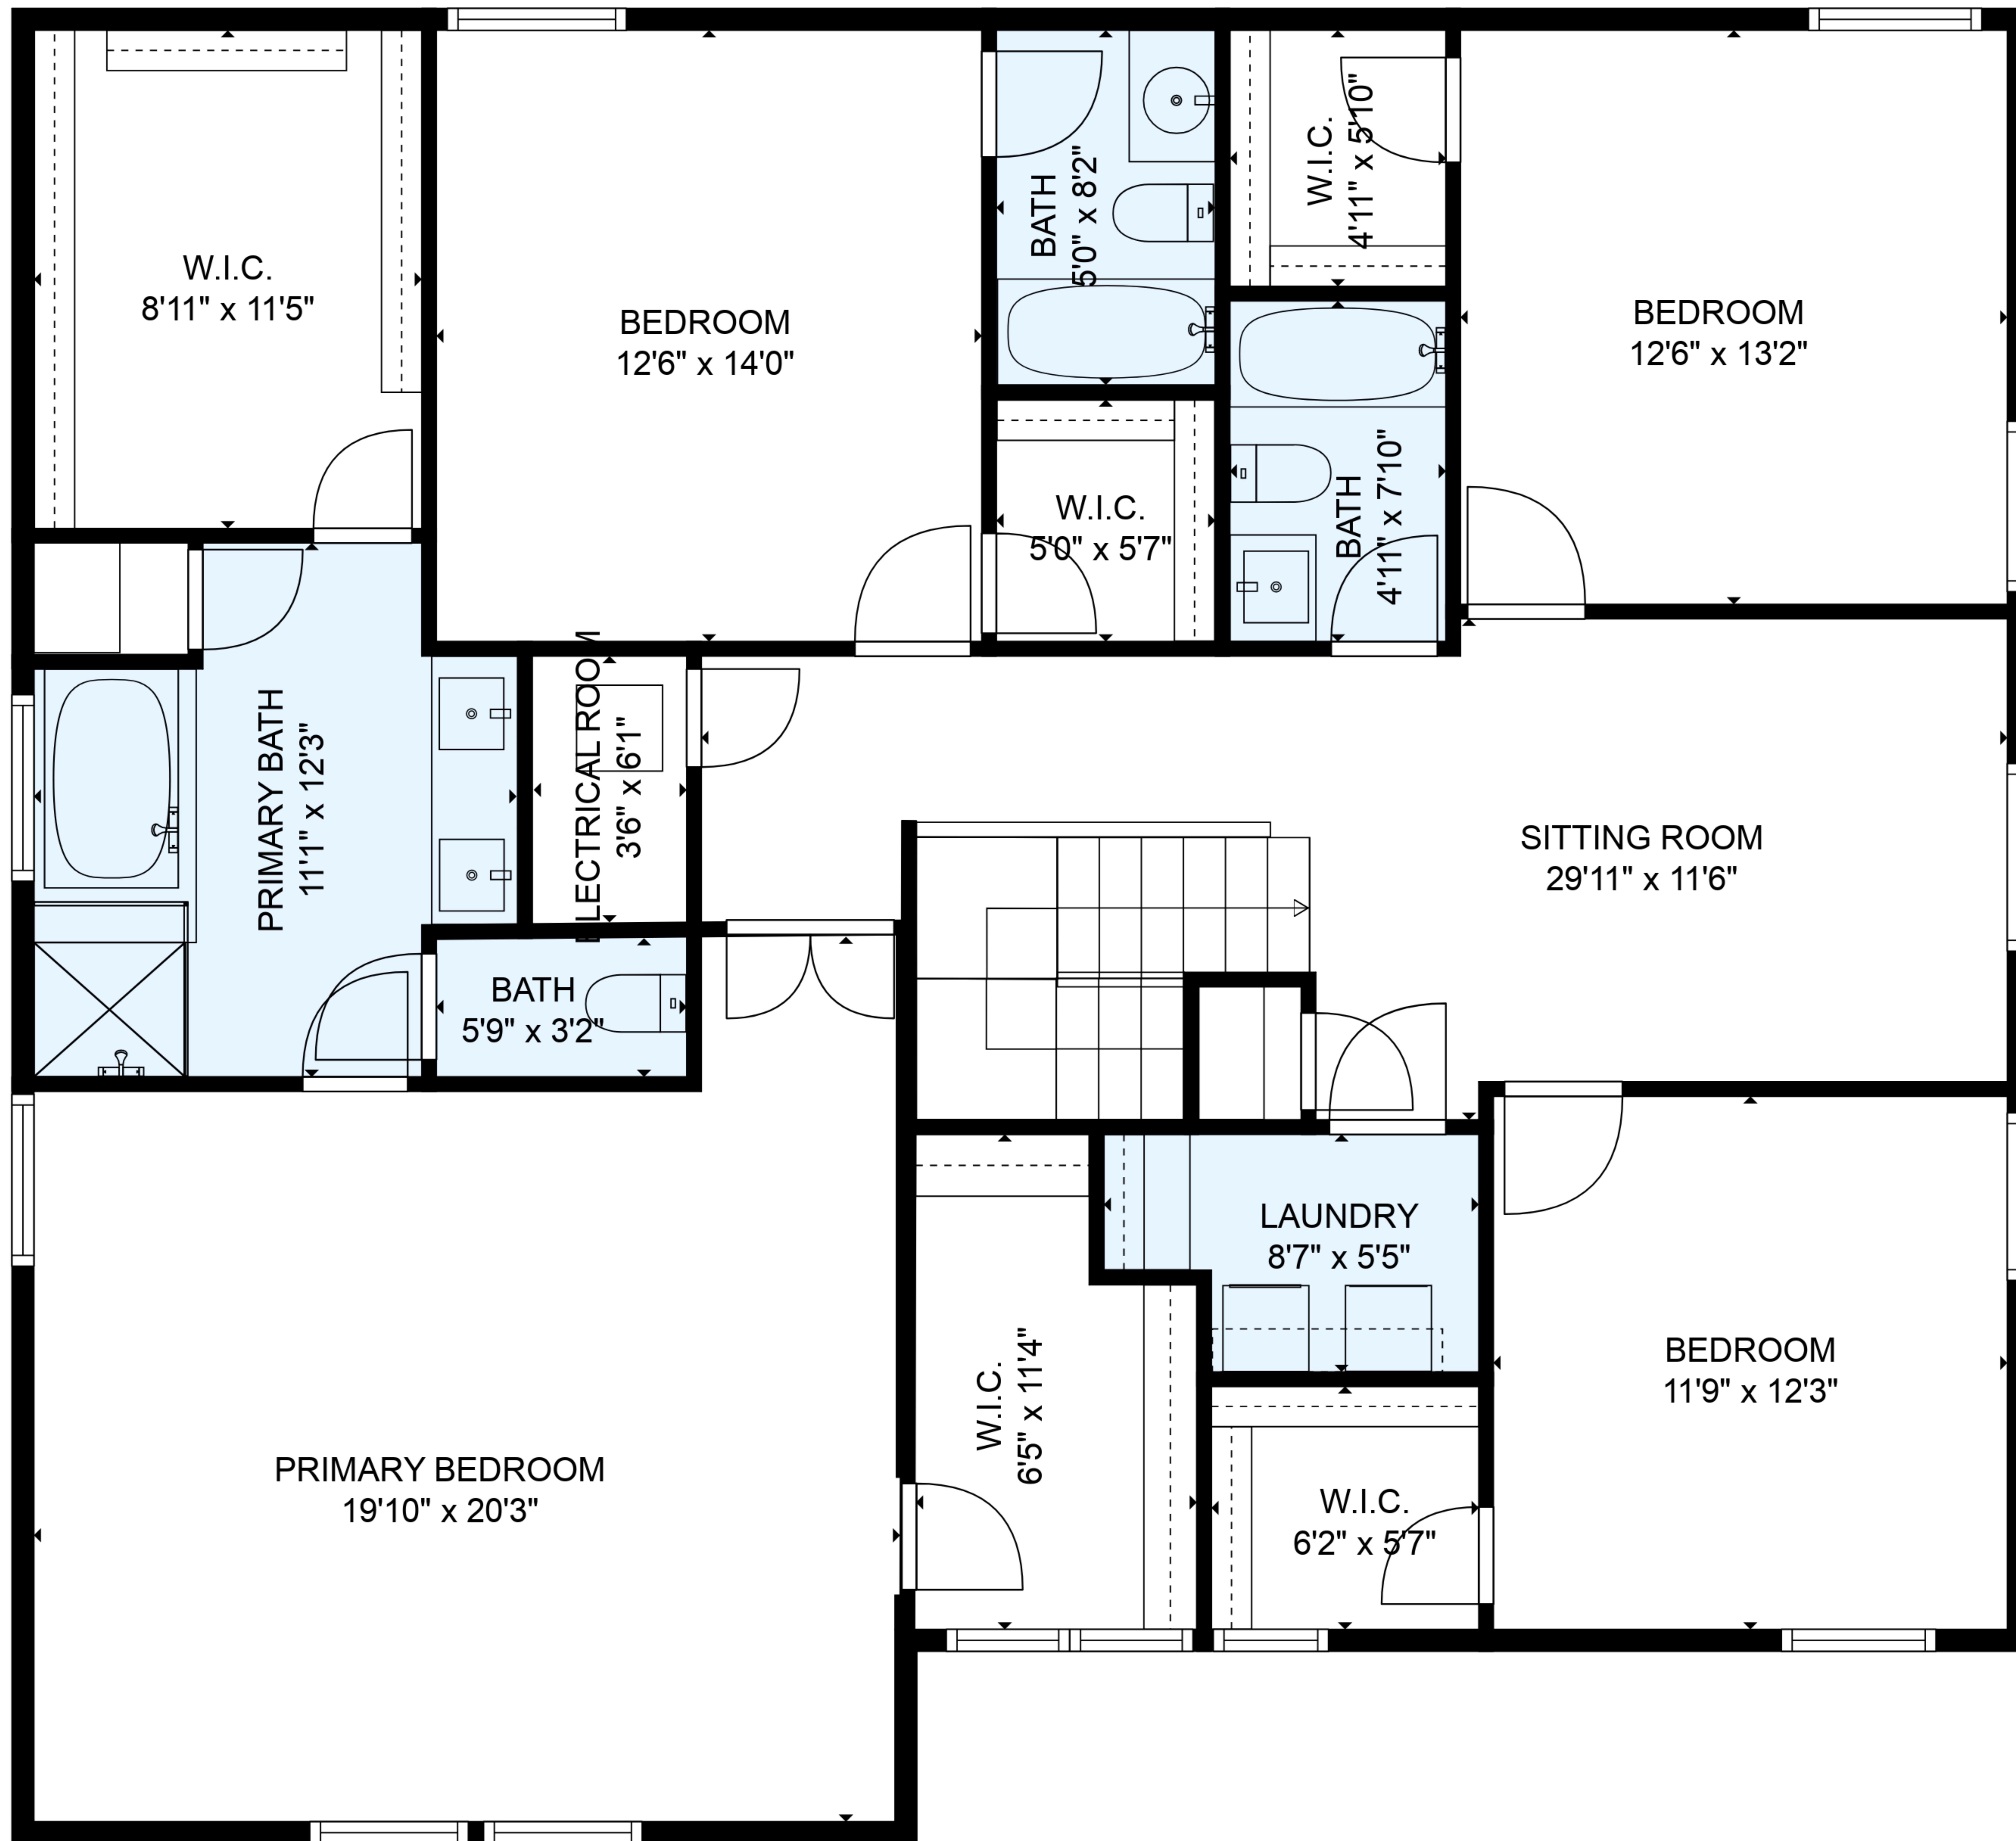

ESTIMATED AREAS
 GLA FLOOR 1: 1334 sq. ft EXCLUDED AREAS 734 sq. ft
 GLA FLOOR 2: 1809 sq. ft EXCLUDED AREAS 22 sq. ft
 Total GLA 3143 sq. ft, total area 3899 sq. ft

ESTIMATED AREAS
 GLA FLOOR 1: 1334 sq. ft EXCLUDED AREAS 734 sq. ft
 GLA FLOOR 2: 1809 sq. ft EXCLUDED AREAS 22 sq. ft
 Total GLA 3143 sq. ft, total area 3899 sq. ft

FLOOR 1

FLOOR 2

ESTIMATED AREAS
 GLA FLOOR 1: 1334 sq. ft EXCLUDED AREAS 734 sq. ft
 GLA FLOOR 2: 1809 sq. ft EXCLUDED AREAS 22 sq. ft
 Total GLA 3143 sq. ft, total area 3899 sq. ft