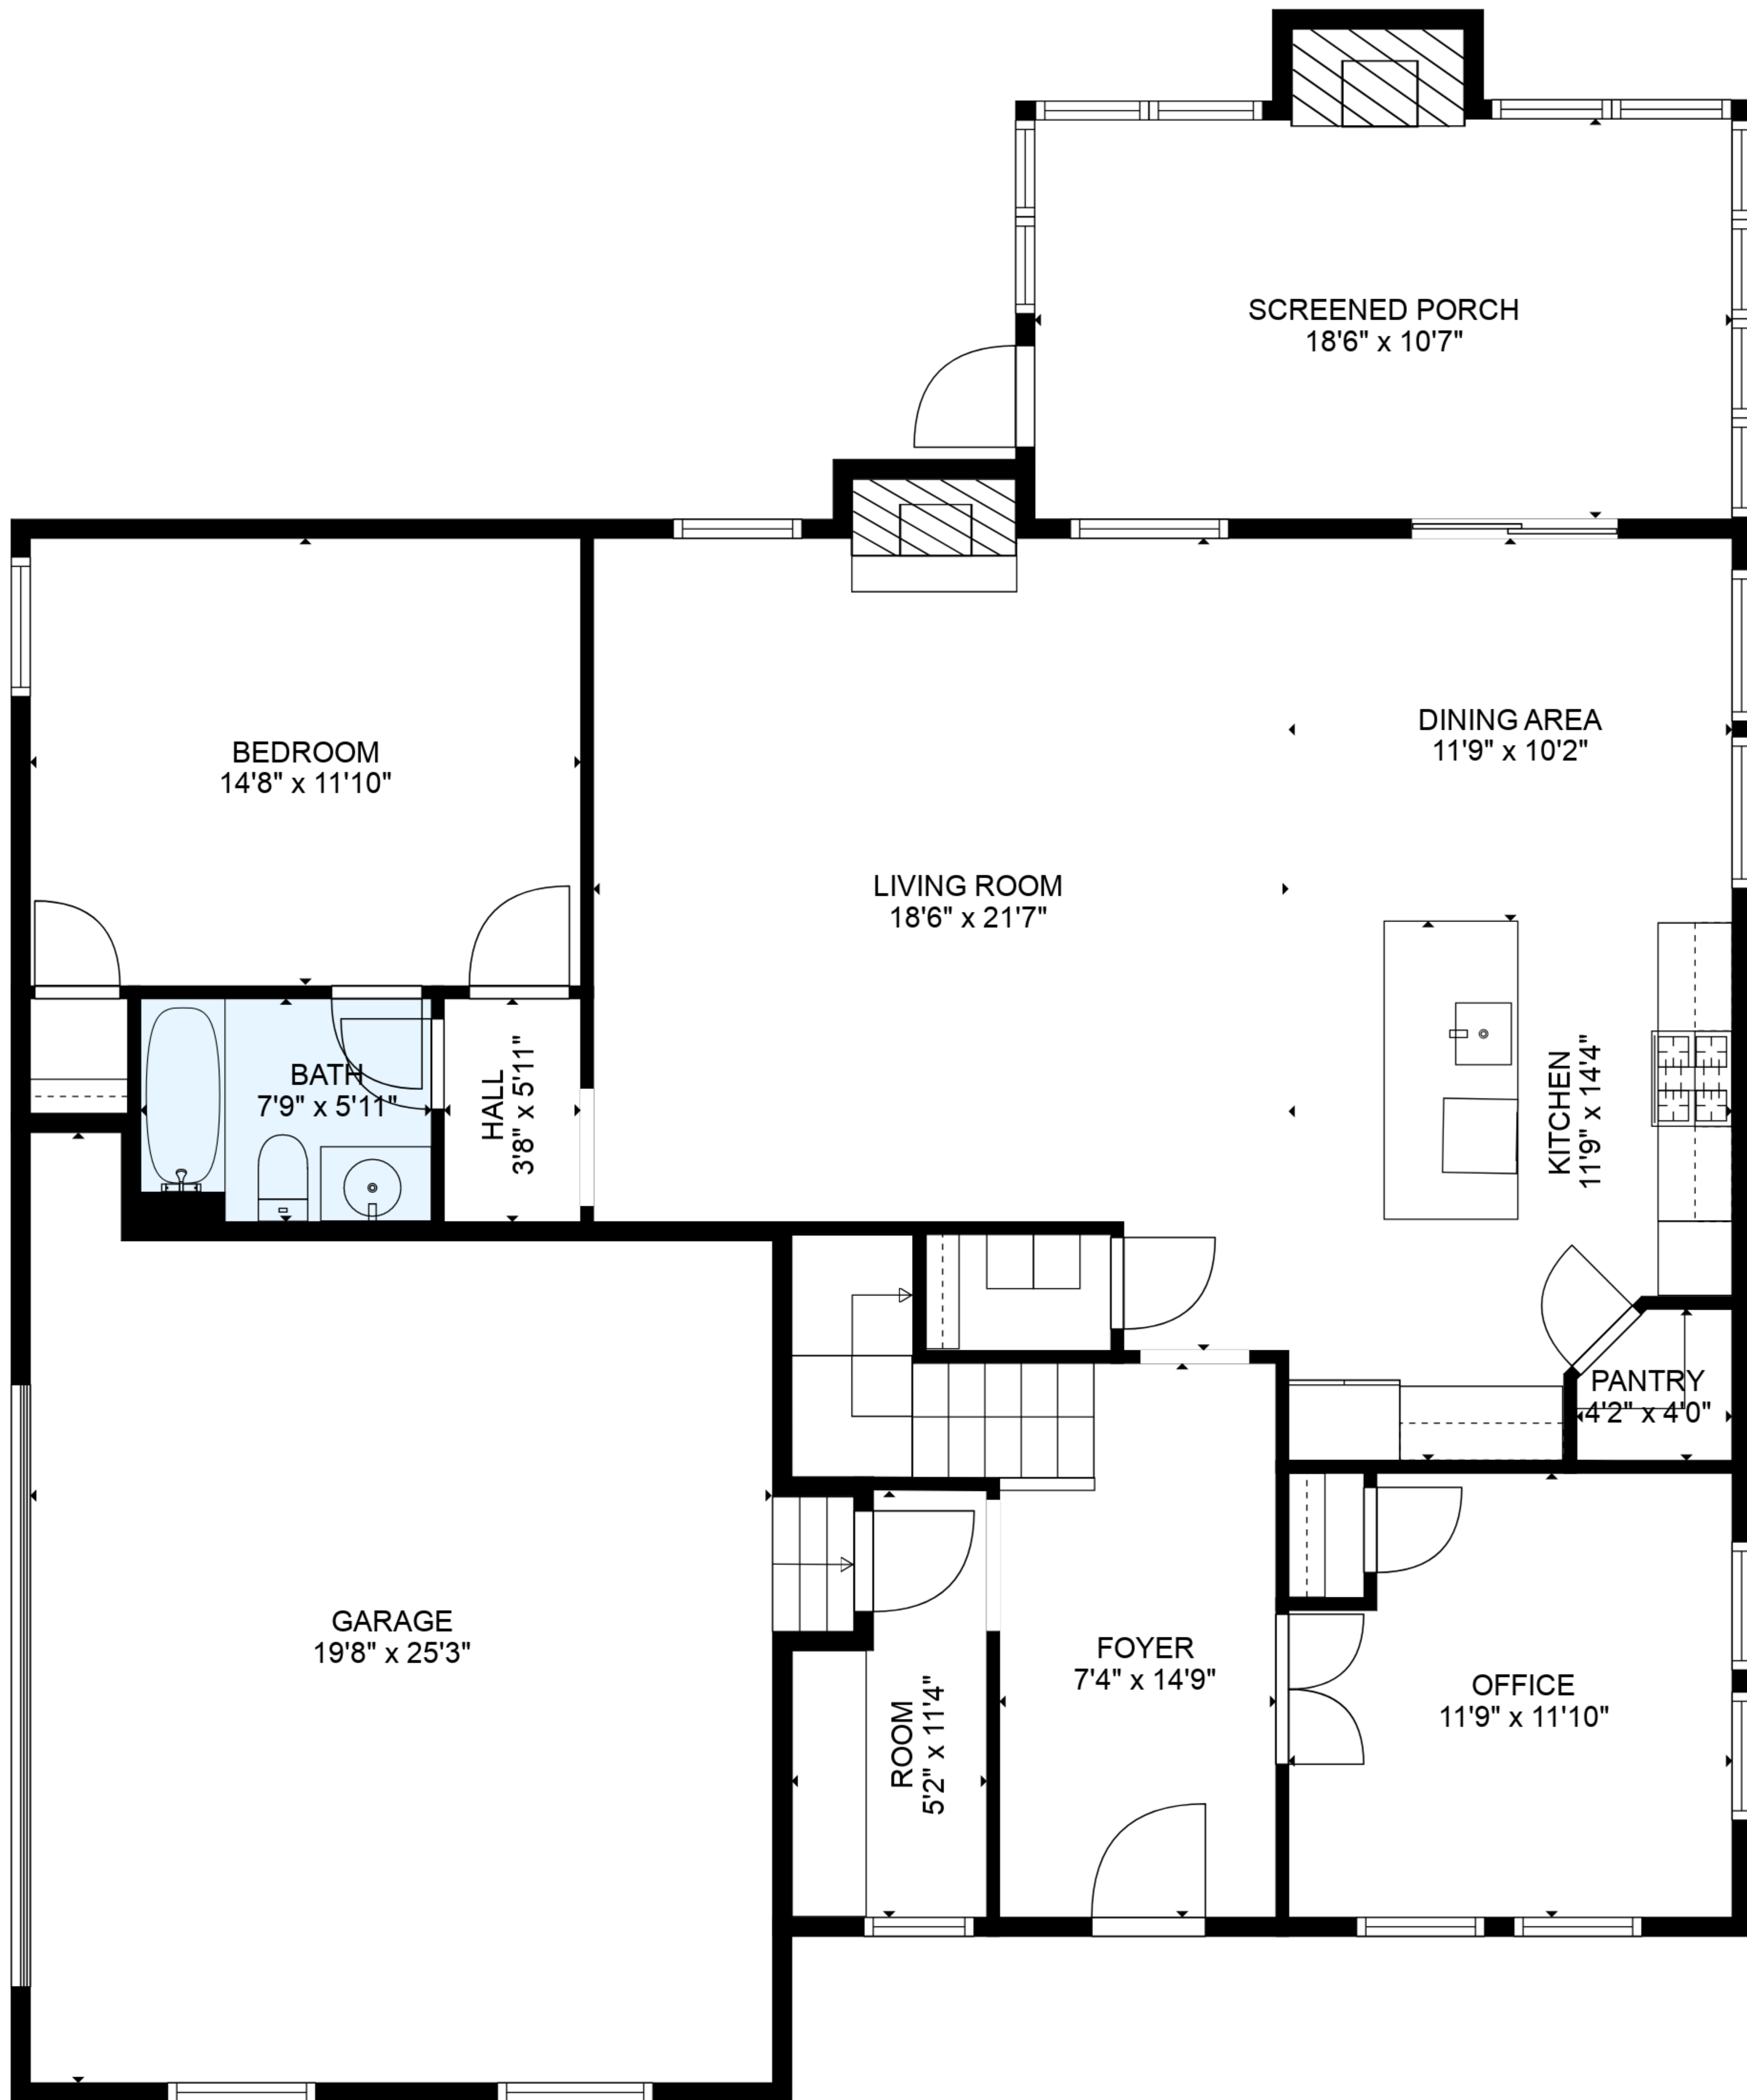

ESTIMATED AREAS
 GLA FLOOR 1: 1334 sq. ft EXCLUDED AREAS 734 sq. ft
 GLA FLOOR 2: 1809 sq. ft EXCLUDED AREAS 22 sq. ft
 Total GLA 3143 sq. ft, total area 3899 sq. ft

ESTIMATED AREAS
 GLA FLOOR 1: 1334 sq. ft EXCLUDED AREAS 734 sq. ft
 GLA FLOOR 2: 1809 sq. ft EXCLUDED AREAS 22 sq. ft
 Total GLA 3143 sq. ft, total area 3899 sq. ft

FLOOR 1

FLOOR 2

ESTIMATED AREAS
 GLA FLOOR 1: 1334 sq. ft EXCLUDED AREAS 734 sq. ft
 GLA FLOOR 2: 1809 sq. ft EXCLUDED AREAS 22 sq. ft
 Total GLA 3143 sq. ft, total area 3899 sq. ft