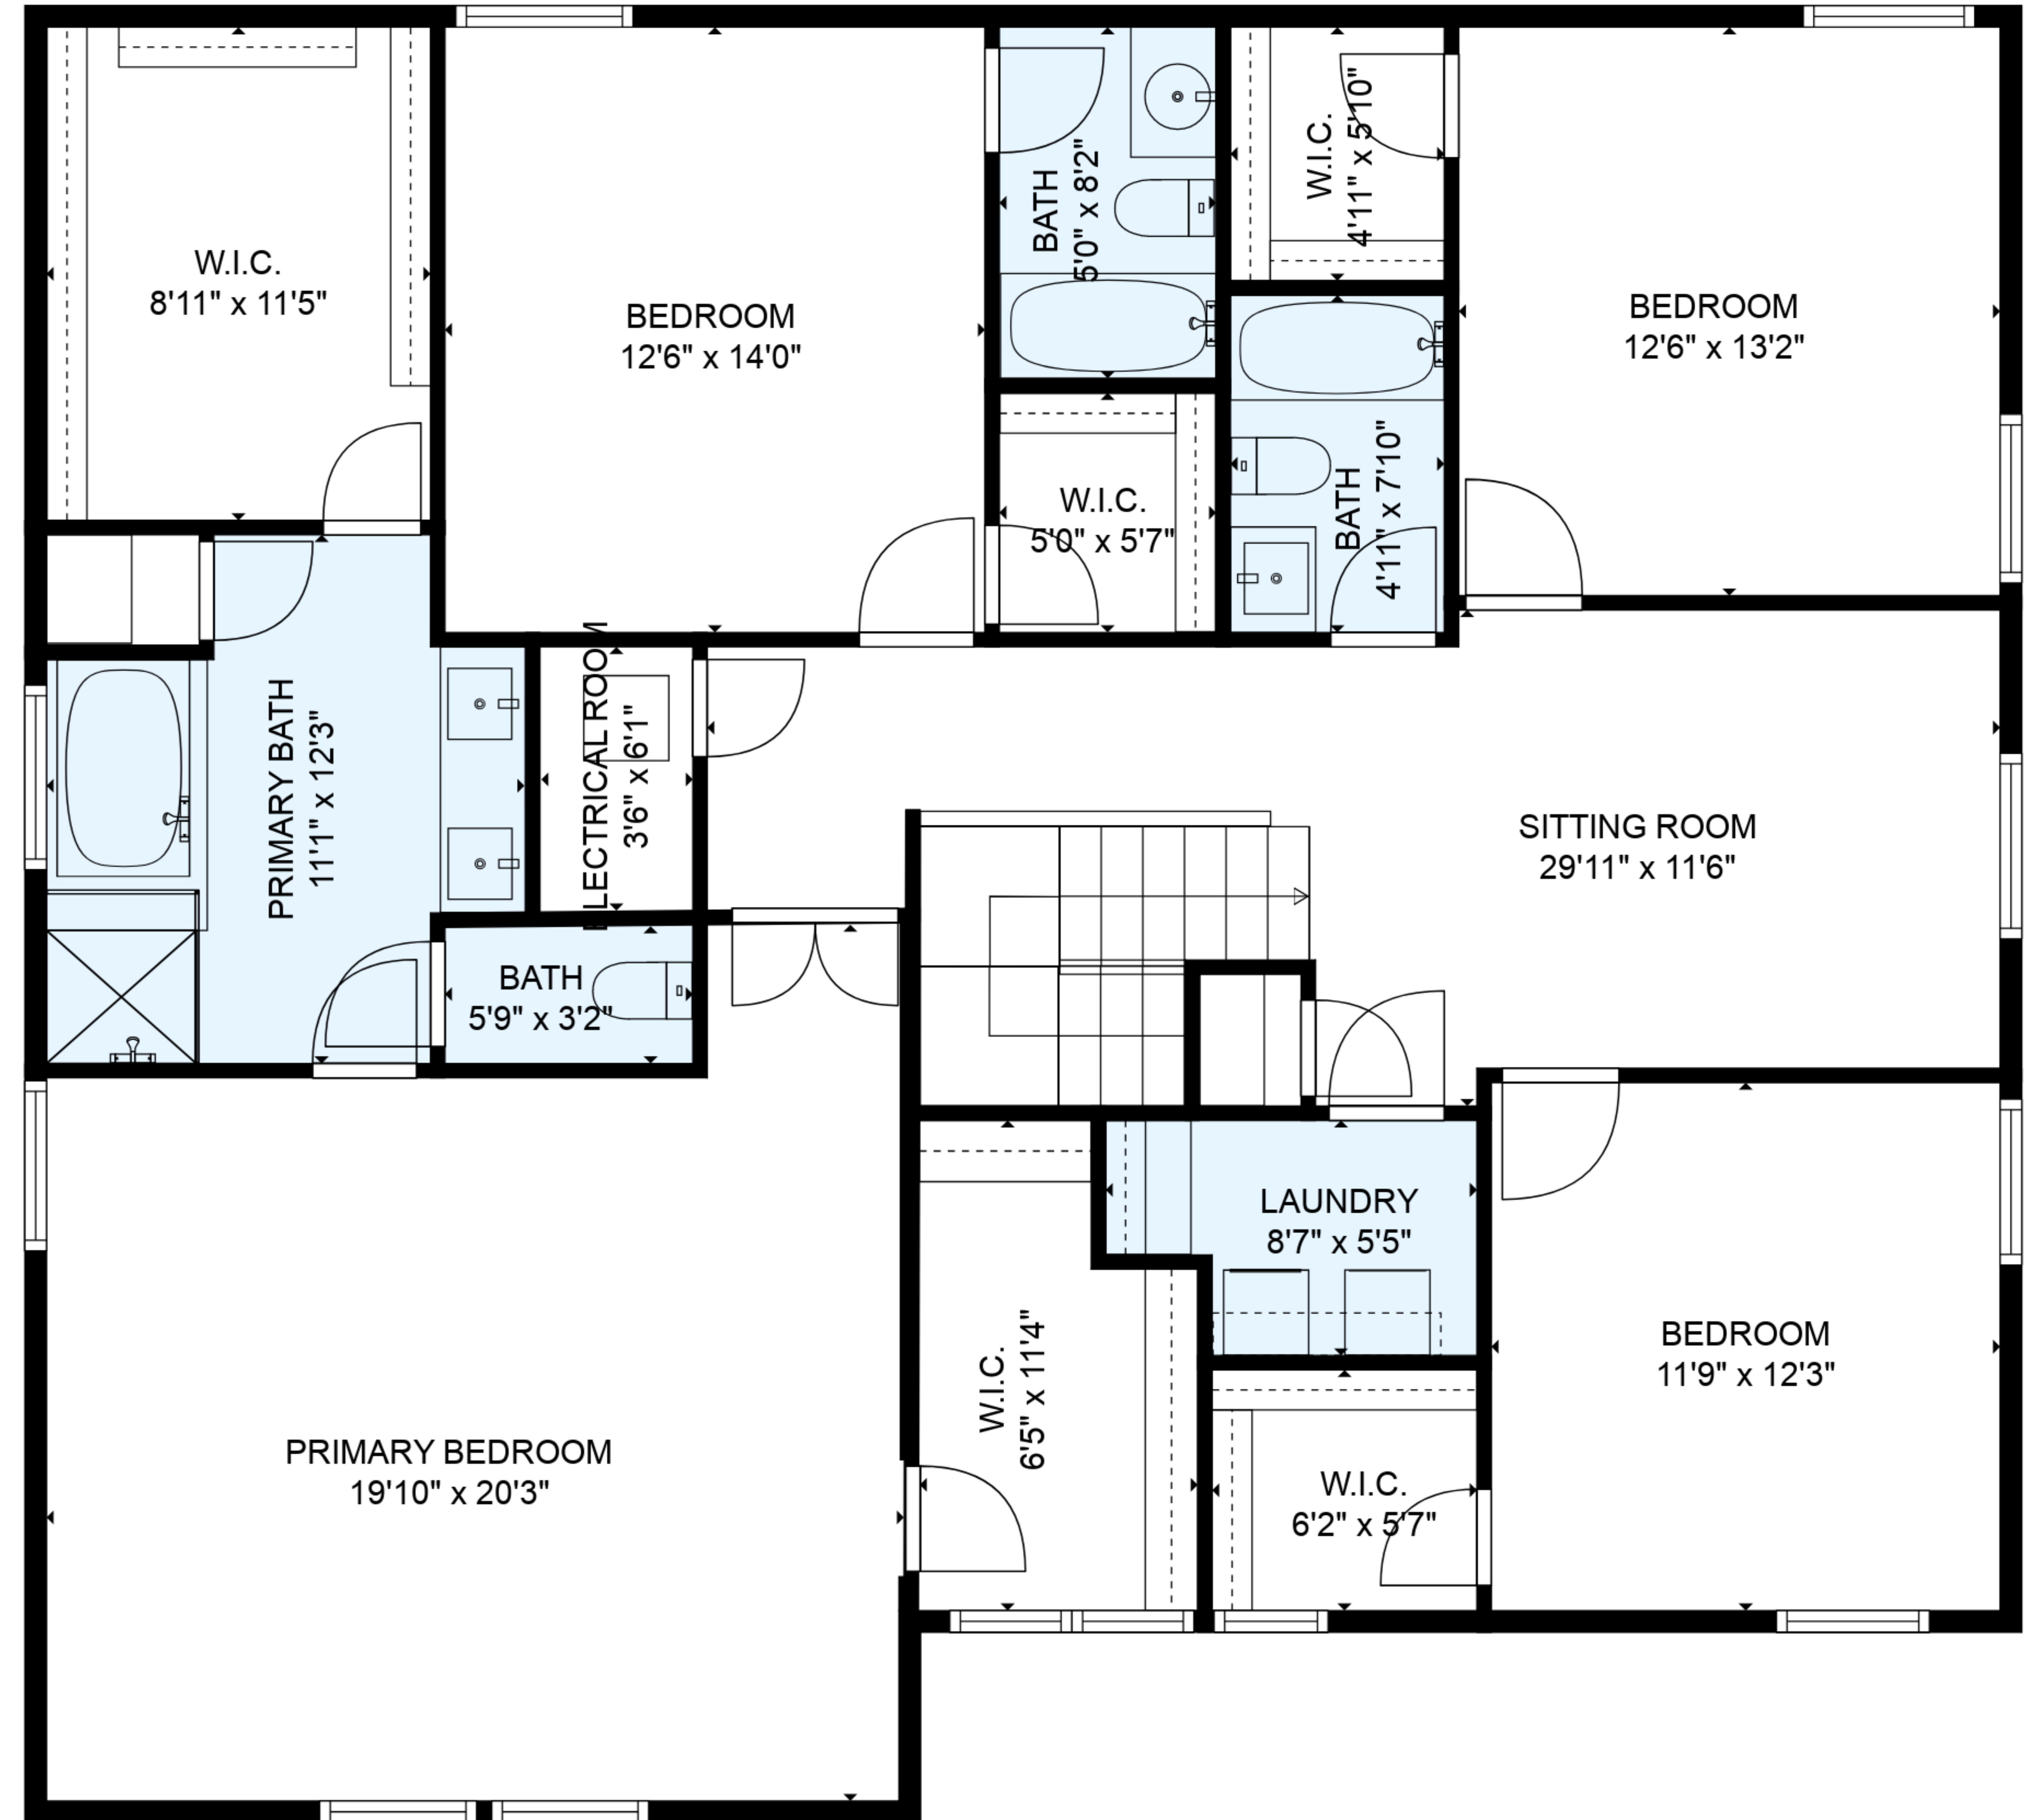

ESTIMATED AREAS
 GLA FLOOR 1: 1334 sq. ft EXCLUDED AREAS 734 sq. ft
 GLA FLOOR 2: 1809 sq. ft EXCLUDED AREAS 22 sq. ft
 Total GLA 3143 sq. ft, total area 3899 sq. ft

ESTIMATED AREAS
 GLA FLOOR 1: 1334 sq. ft EXCLUDED AREAS 734 sq. ft
 GLA FLOOR 2: 1809 sq. ft EXCLUDED AREAS 22 sq. ft
 Total GLA 3143 sq. ft, total area 3899 sq. ft

FLOOR 1

FLOOR 2

ESTIMATED AREAS
 GLA FLOOR 1: 1334 sq. ft EXCLUDED AREAS 734 sq. ft
 GLA FLOOR 2: 1809 sq. ft EXCLUDED AREAS 22 sq. ft
 Total GLA 3143 sq. ft, total area 3899 sq. ft