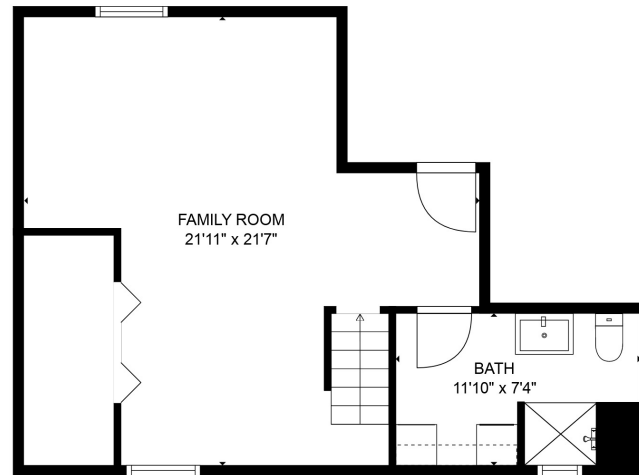

FLOOR 2

FLOOR 1

**TOTAL: 1312 sq. ft**

Below Ground: 480 sq. ft, FLOOR 2: 832 sq. ft

EXCLUDED AREAS: EMBEDDED WINDOW: 7 sq. ft, FIREPLACE: 4 sq. ft

SIZES AND DIMENSIONS ARE APPROXIMATE, ACTUAL MAY VARY.

**TOTAL: 1312 sq. ft**

Below Ground: 480 sq. ft, FLOOR 2: 832 sq. ft

EXCLUDED AREAS: EMBEDDED WINDOW: 7 sq. ft, FIREPLACE: 4 sq. ft

SIZES AND DIMENSIONS ARE APPROXIMATE, ACTUAL MAY VARY.

**TOTAL: 1312 sq. ft**

Below Ground: 480 sq. ft, FLOOR 2: 832 sq. ft

EXCLUDED AREAS: EMBEDDED WINDOW: 7 sq. ft, FIREPLACE: 4 sq. ft

SIZES AND DIMENSIONS ARE APPROXIMATE, ACTUAL MAY VARY.