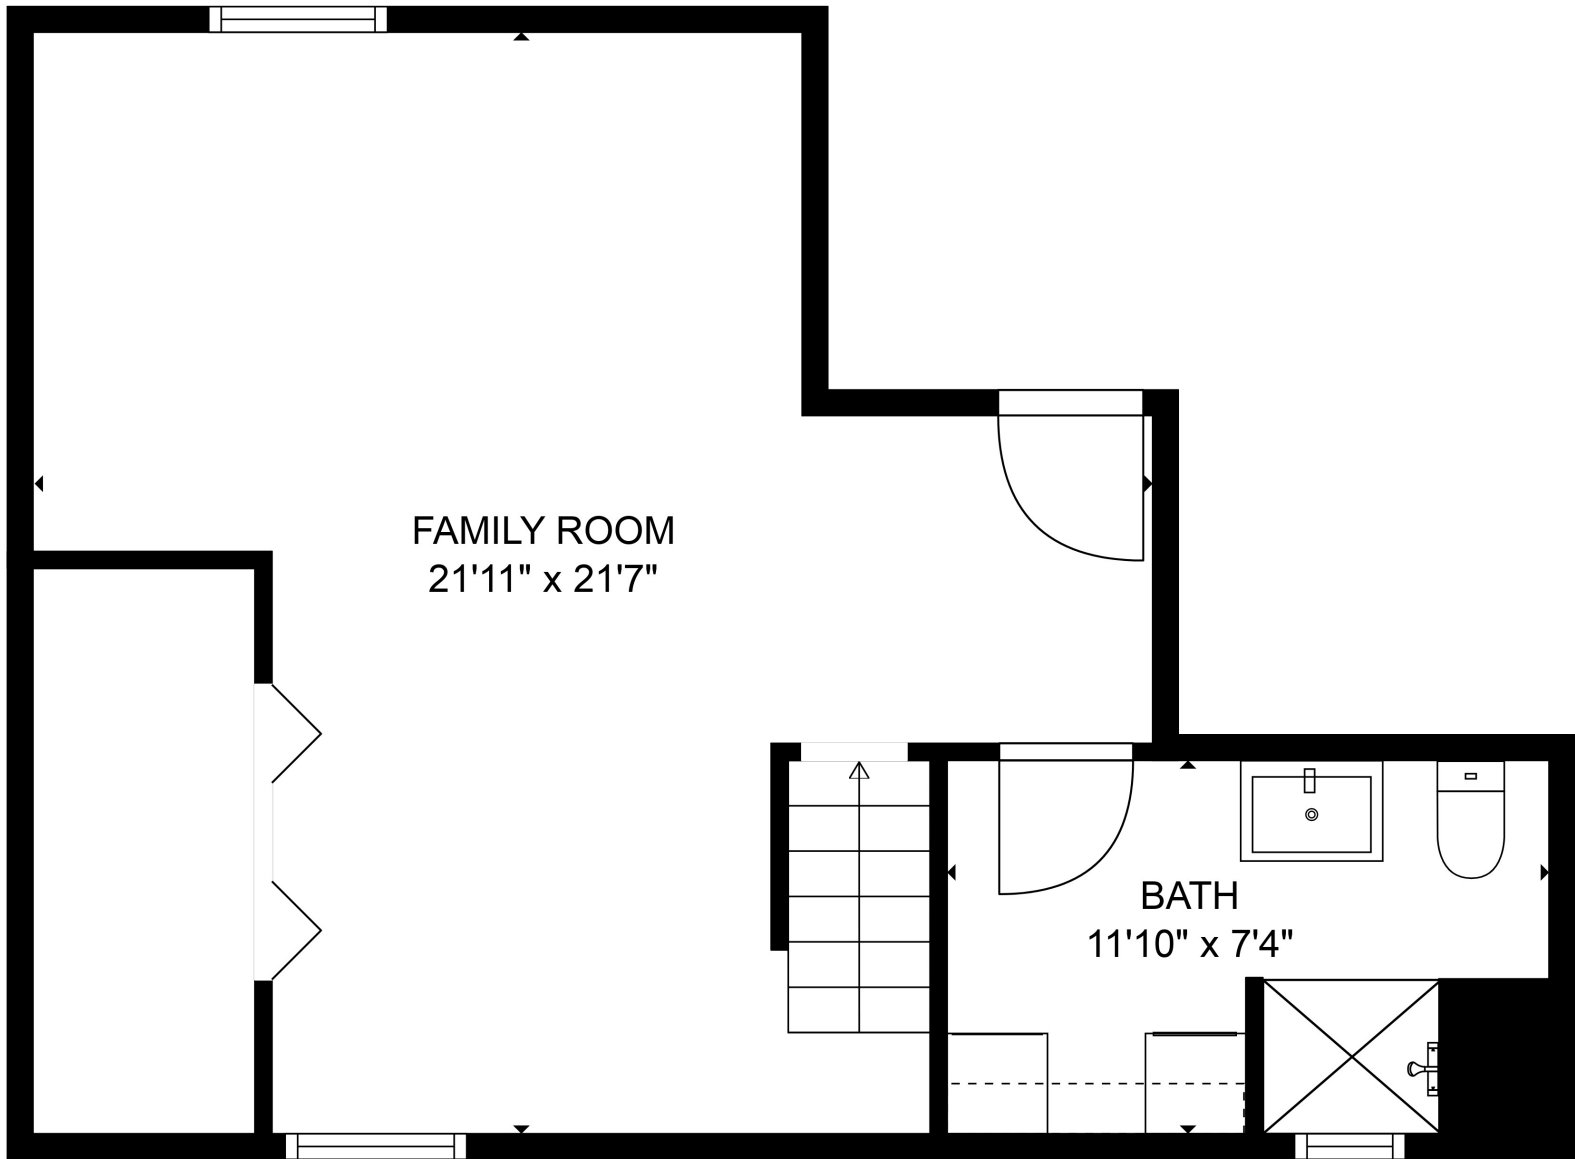

FLOOR 2

FLOOR 1

**TOTAL: 1312 sq. ft**

Below Ground: 480 sq. ft, FLOOR 2: 832 sq. ft

EXCLUDED AREAS: EMBEDDED WINDOW: 7 sq. ft, FIREPLACE: 4 sq. ft

SIZES AND DIMENSIONS ARE APPROXIMATE, ACTUAL MAY VARY.

**TOTAL: 1312 sq. ft**

Below Ground: 480 sq. ft, FLOOR 2: 832 sq. ft

EXCLUDED AREAS: EMBEDDED WINDOW: 7 sq. ft, FIREPLACE: 4 sq. ft

SIZES AND DIMENSIONS ARE APPROXIMATE, ACTUAL MAY VARY.

**TOTAL: 1312 sq. ft**

Below Ground: 480 sq. ft, FLOOR 2: 832 sq. ft

EXCLUDED AREAS: EMBEDDED WINDOW: 7 sq. ft, FIREPLACE: 4 sq. ft

SIZES AND DIMENSIONS ARE APPROXIMATE, ACTUAL MAY VARY.