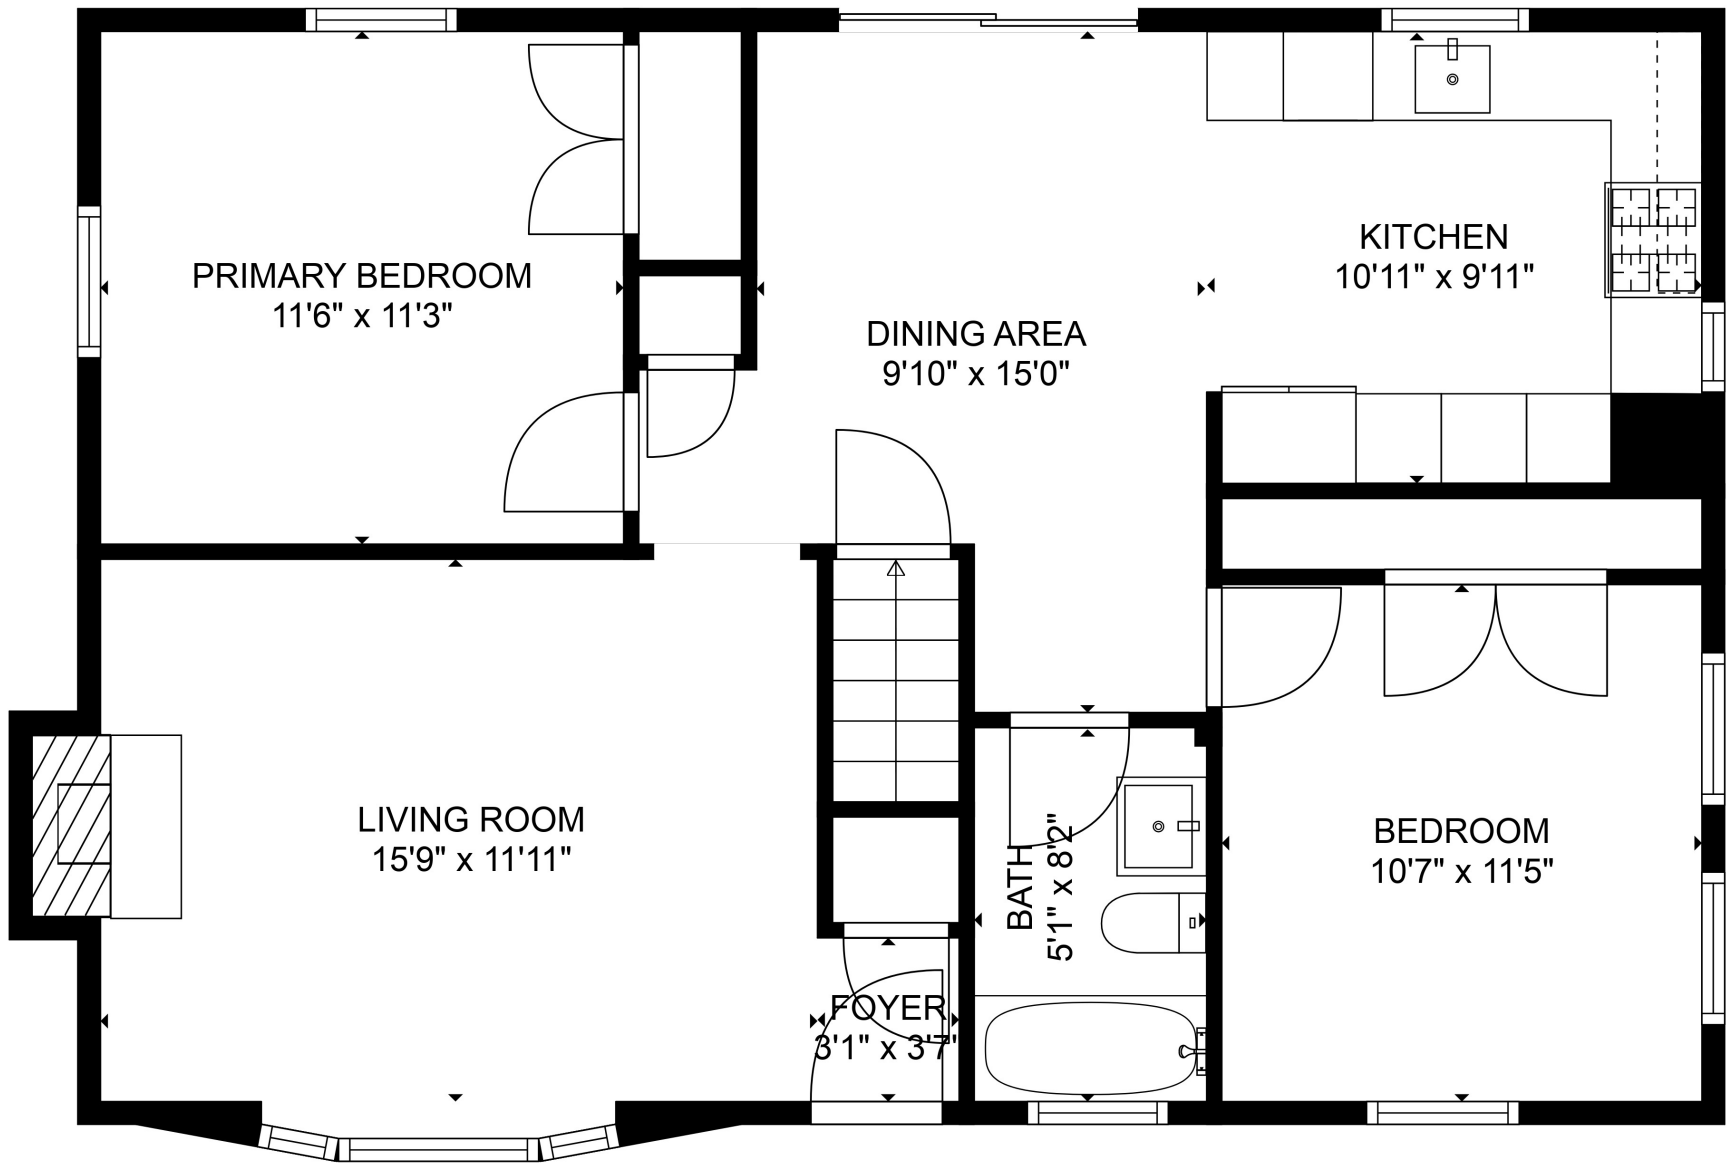

FLOOR 2

FLOOR 1

**TOTAL: 1312 sq. ft**

Below Ground: 480 sq. ft, FLOOR 2: 832 sq. ft

EXCLUDED AREAS: EMBEDDED WINDOW: 7 sq. ft, FIREPLACE: 4 sq. ft

SIZES AND DIMENSIONS ARE APPROXIMATE, ACTUAL MAY VARY.

**TOTAL: 1312 sq. ft**

Below Ground: 480 sq. ft, FLOOR 2: 832 sq. ft

EXCLUDED AREAS: EMBEDDED WINDOW: 7 sq. ft, FIREPLACE: 4 sq. ft

SIZES AND DIMENSIONS ARE APPROXIMATE, ACTUAL MAY VARY.

**TOTAL: 1312 sq. ft**

Below Ground: 480 sq. ft, FLOOR 2: 832 sq. ft

EXCLUDED AREAS: EMBEDDED WINDOW: 7 sq. ft, FIREPLACE: 4 sq. ft

SIZES AND DIMENSIONS ARE APPROXIMATE, ACTUAL MAY VARY.