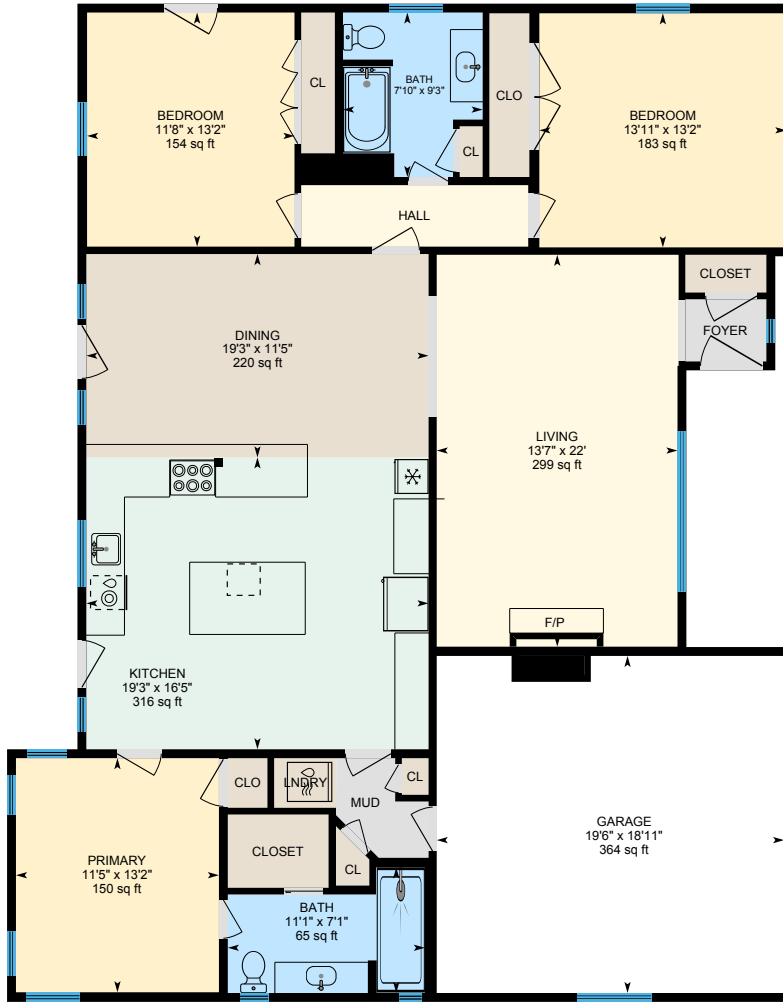

1308 Highland Dr, Modesto, CA

Main Building: Above Grade Finished Area 2082.11 sq ft

Main Floor
Finished Area 1823.19 sq ft

Studio
Finished Area 258.92 sq ft

PREPARED: 2024/03/28