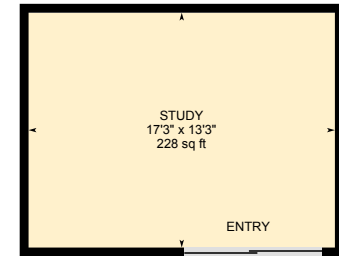

1308 Highland Dr, Modesto, CA

Main Building: Above Grade Finished Area 2082.11 sq ft

Main Floor
Finished Area 1823.19 sq ft

Studio
Finished Area 258.92 sq ft

PREPARED: 2024/03/28