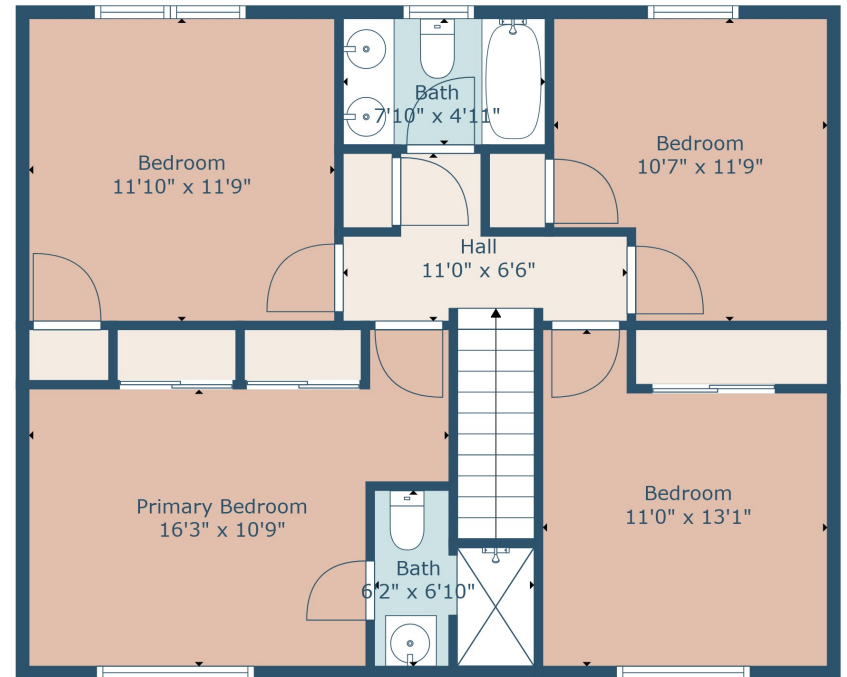

Floor 1

Floor 2

TOTAL: 1487 sq. ft
 FLOOR 1: 709 sq. ft, FLOOR 2: 778 sq. ft
 EXCLUDED AREAS: FIREPLACE: 4 sq. ft

Measurements Are Calculated By Cubicasa Technology. Deemed Highly Reliable But Not Guaranteed.

TOTAL: 1487 sq. ft
FLOOR 1: 709 sq. ft, FLOOR 2: 778 sq. ft
EXCLUDED AREAS: FIREPLACE: 4 sq. ft

Measurements Are Calculated By Cubicasa Technology. Deemed Highly Reliable But Not Guaranteed.

TOTAL: 1487 sq. ft
FLOOR 1: 709 sq. ft, FLOOR 2: 778 sq. ft
EXCLUDED AREAS: FIREPLACE: 4 sq. ft