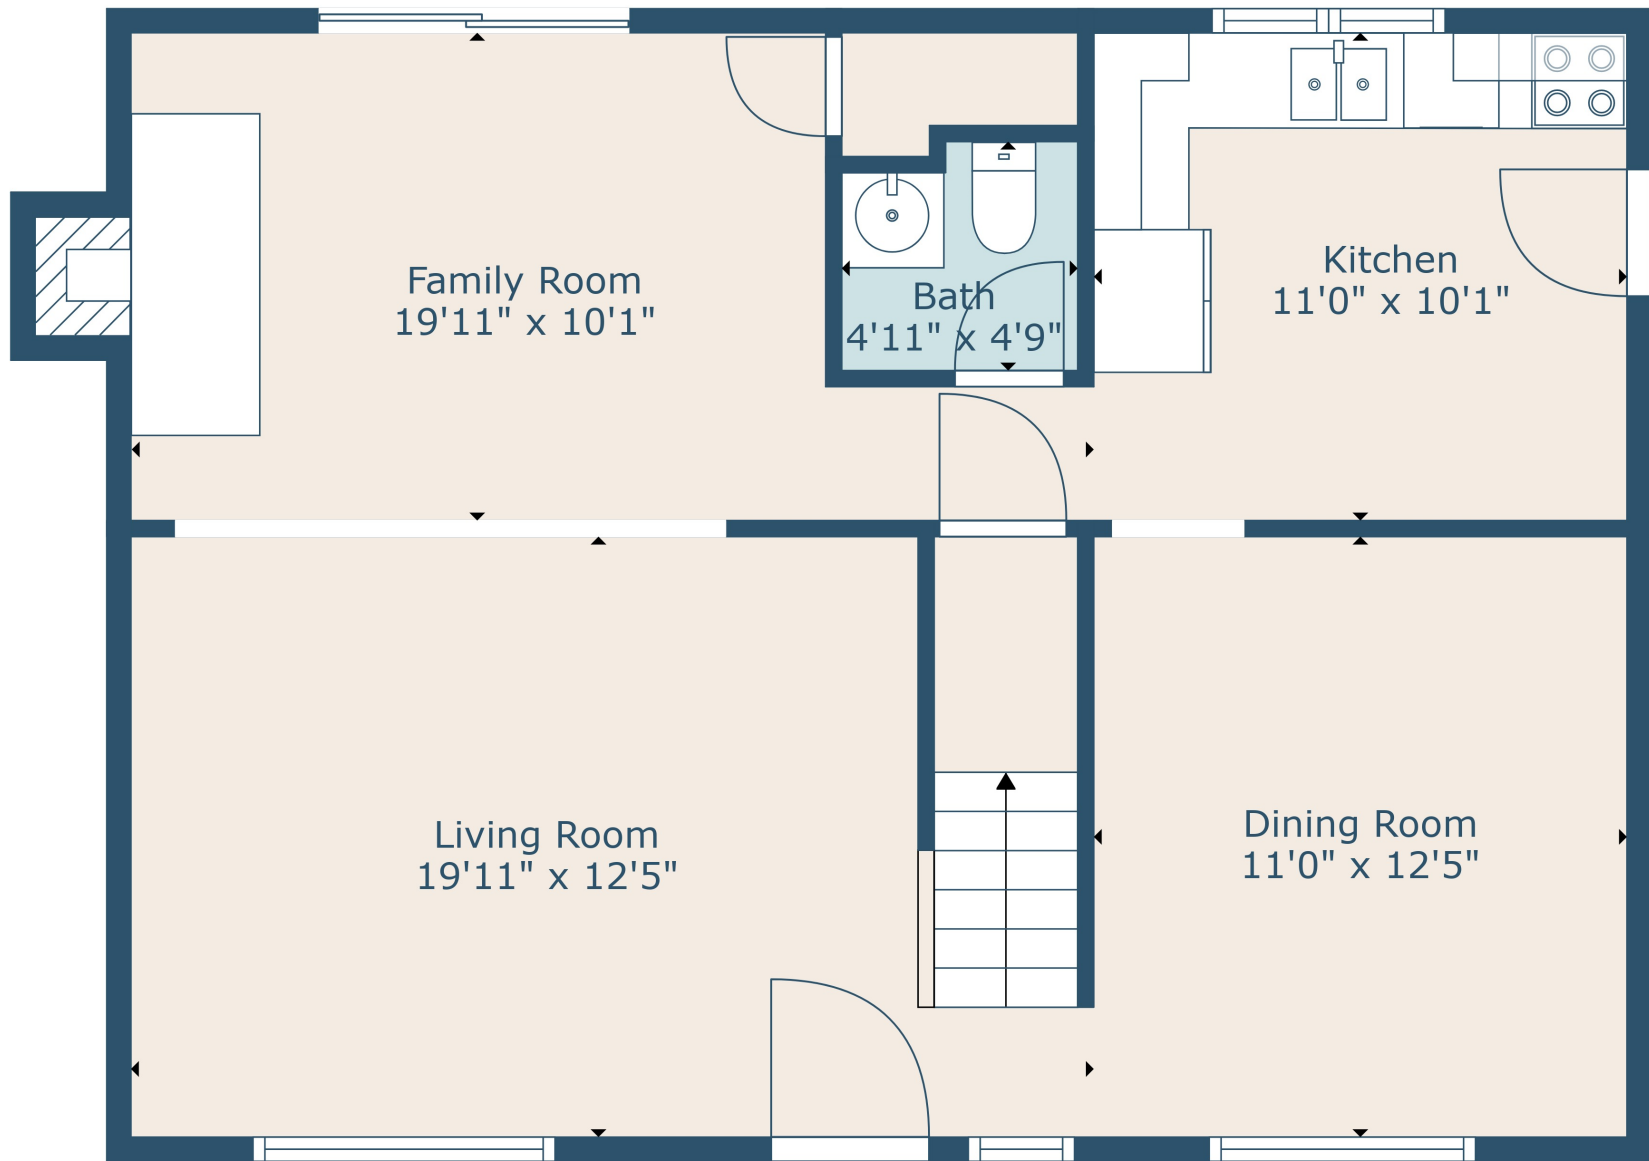

Floor 1

Floor 2

TOTAL: 1487 sq. ft
 FLOOR 1: 709 sq. ft, FLOOR 2: 778 sq. ft
 EXCLUDED AREAS: FIREPLACE: 4 sq. ft

Measurements Are Calculated By Cubicasa Technology. Deemed Highly Reliable But Not Guaranteed.

TOTAL: 1487 sq. ft
FLOOR 1: 709 sq. ft, FLOOR 2: 778 sq. ft
EXCLUDED AREAS: FIREPLACE: 4 sq. ft

Measurements Are Calculated By Cubicasa Technology. Deemed Highly Reliable But Not Guaranteed.

TOTAL: 1487 sq. ft
FLOOR 1: 709 sq. ft, FLOOR 2: 778 sq. ft
EXCLUDED AREAS: FIREPLACE: 4 sq. ft