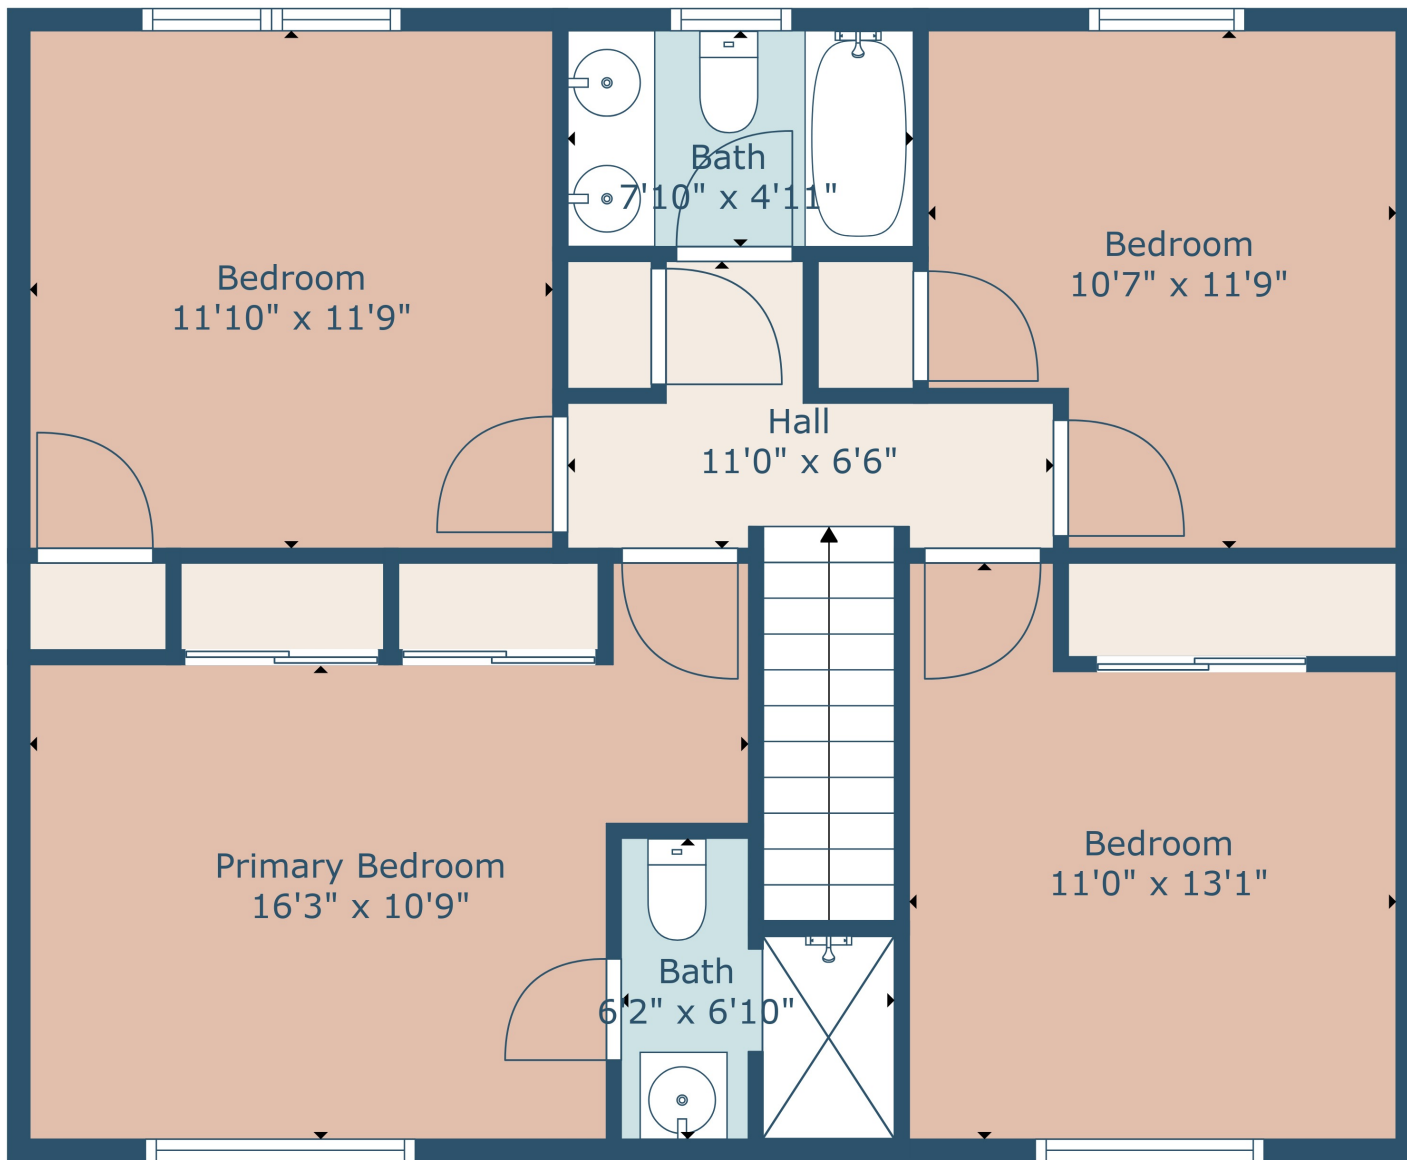

Floor 1

Floor 2

TOTAL: 1487 sq. ft
 FLOOR 1: 709 sq. ft, FLOOR 2: 778 sq. ft
 EXCLUDED AREAS: FIREPLACE: 4 sq. ft

Measurements Are Calculated By Cubicasa Technology. Deemed Highly Reliable But Not Guaranteed.

TOTAL: 1487 sq. ft
FLOOR 1: 709 sq. ft, FLOOR 2: 778 sq. ft
EXCLUDED AREAS: FIREPLACE: 4 sq. ft

Measurements Are Calculated By Cubicasa Technology. Deemed Highly Reliable But Not Guaranteed.

TOTAL: 1487 sq. ft
FLOOR 1: 709 sq. ft, FLOOR 2: 778 sq. ft
EXCLUDED AREAS: FIREPLACE: 4 sq. ft