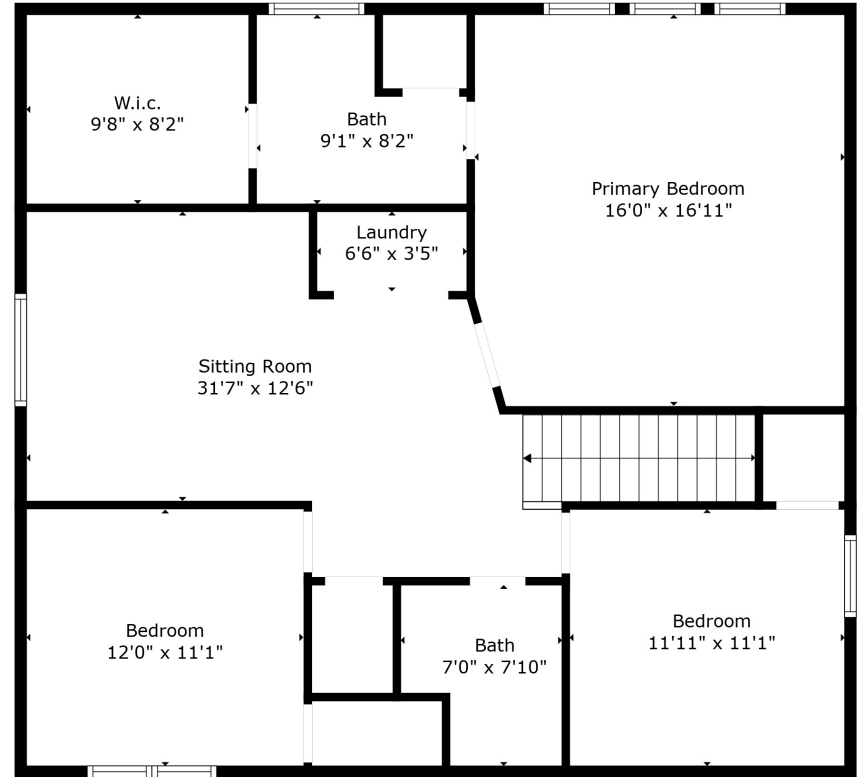

Floor 1

Floor 2

Estimated areas

GLA FLOOR 1: 869 sq. ft, excluded 381 sq. ft
 GLA FLOOR 2: 1222 sq. ft, excluded 0 sq. ft
 Total GLA 2091 sq. ft, total scanned area 2472 sq. ft

Estimated areas

GLA FLOOR 1: 869 sq. ft, excluded 381 sq. ft
GLA FLOOR 2: 1222 sq. ft, excluded 0 sq. ft
Total GLA 2091 sq. ft, total scanned area 2472 sq. ft

Estimated areas

GLA FLOOR 1: 869 sq. ft, excluded 381 sq. ft
GLA FLOOR 2: 1222 sq. ft, excluded 0 sq. ft
Total GLA 2091 sq. ft, total scanned area 2472 sq. ft