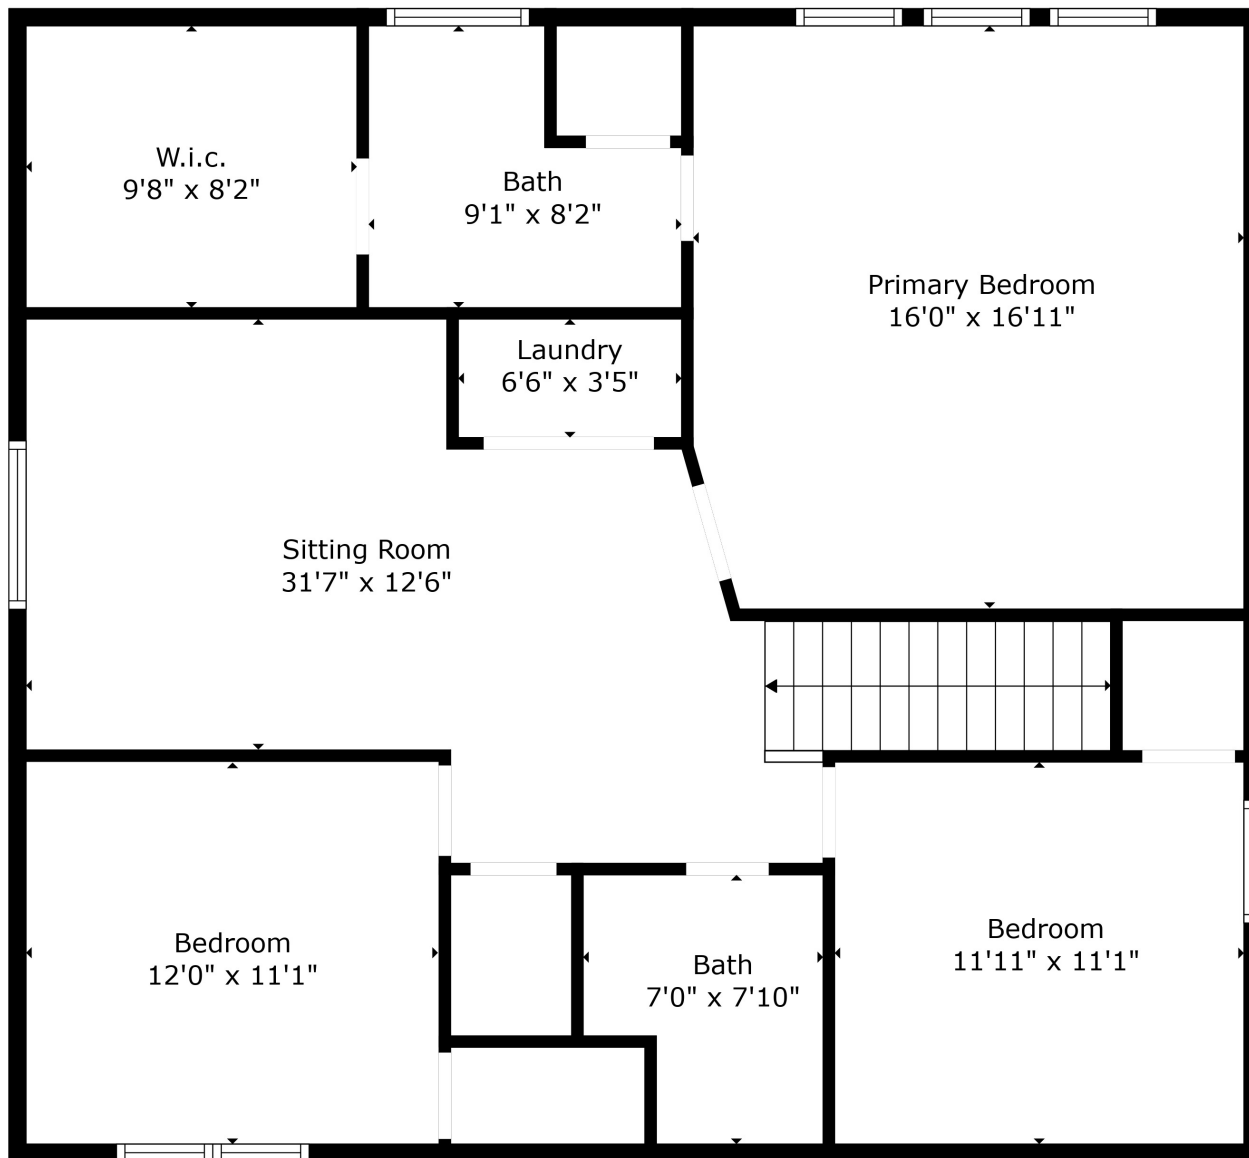

Floor 1

Floor 2

Estimated areas

GLA FLOOR 1: 869 sq. ft, excluded 381 sq. ft
 GLA FLOOR 2: 1222 sq. ft, excluded 0 sq. ft
 Total GLA 2091 sq. ft, total scanned area 2472 sq. ft

Estimated areas

GLA FLOOR 1: 869 sq. ft, excluded 381 sq. ft
GLA FLOOR 2: 1222 sq. ft, excluded 0 sq. ft
Total GLA 2091 sq. ft, total scanned area 2472 sq. ft

Estimated areas

GLA FLOOR 1: 869 sq. ft, excluded 381 sq. ft
GLA FLOOR 2: 1222 sq. ft, excluded 0 sq. ft
Total GLA 2091 sq. ft, total scanned area 2472 sq. ft