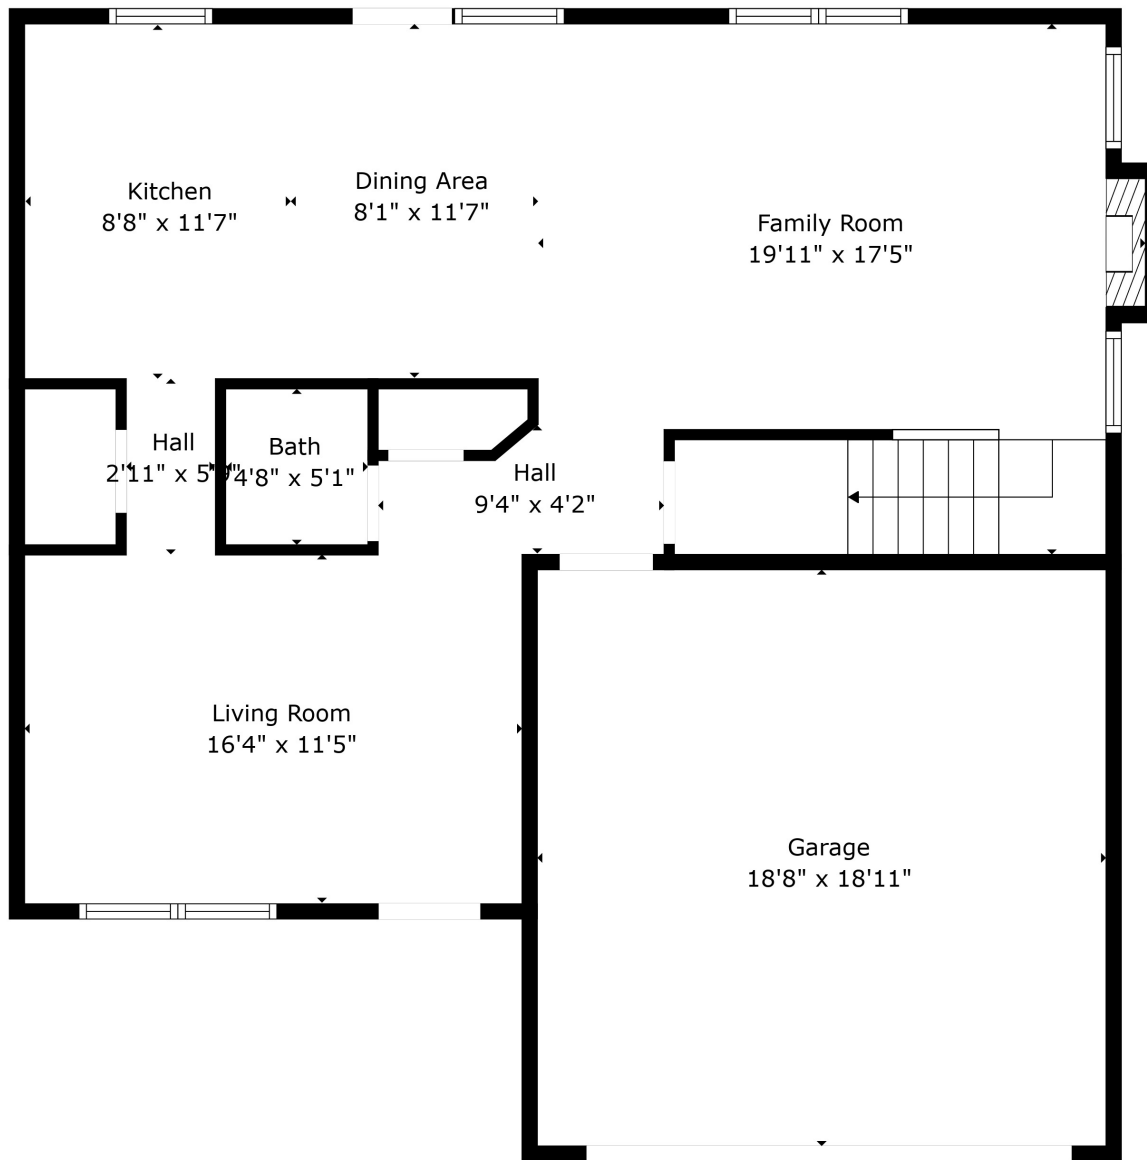

Floor 1

Floor 2

Estimated areas

GLA FLOOR 1: 869 sq. ft, excluded 381 sq. ft
 GLA FLOOR 2: 1222 sq. ft, excluded 0 sq. ft
 Total GLA 2091 sq. ft, total scanned area 2472 sq. ft

Estimated areas

GLA FLOOR 1: 869 sq. ft, excluded 381 sq. ft
GLA FLOOR 2: 1222 sq. ft, excluded 0 sq. ft
Total GLA 2091 sq. ft, total scanned area 2472 sq. ft

Estimated areas

GLA FLOOR 1: 869 sq. ft, excluded 381 sq. ft
GLA FLOOR 2: 1222 sq. ft, excluded 0 sq. ft
Total GLA 2091 sq. ft, total scanned area 2472 sq. ft