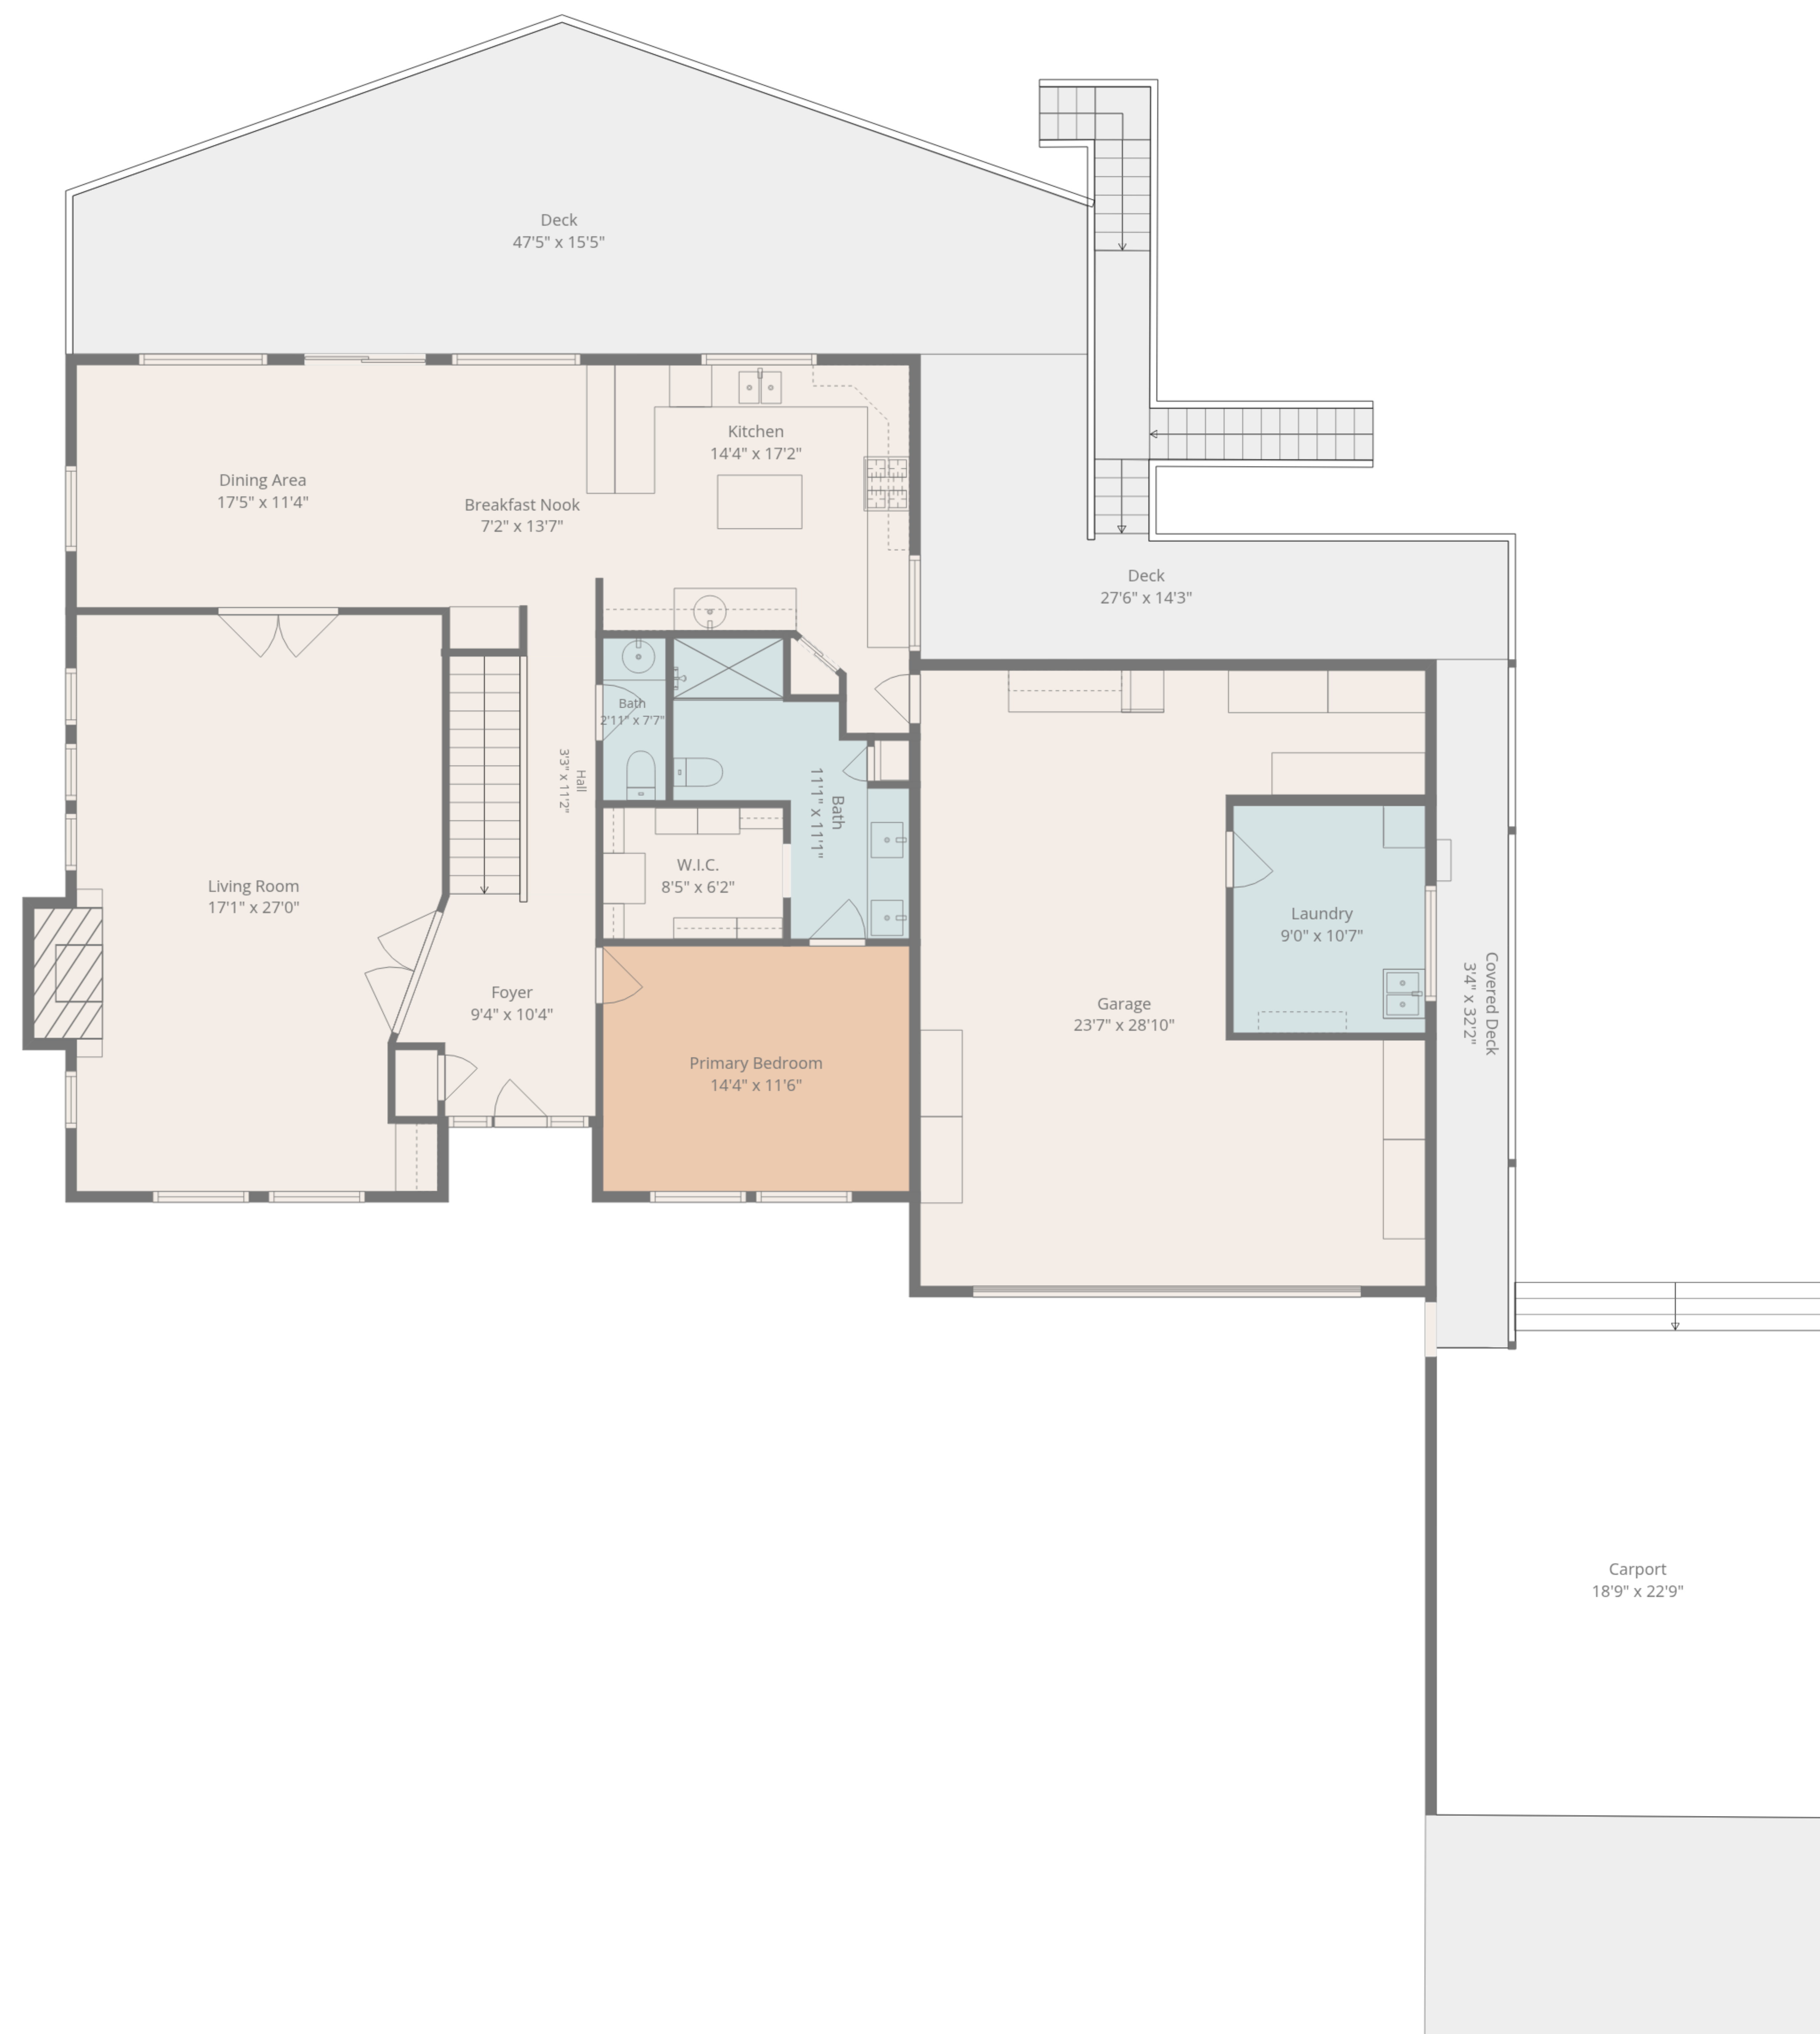

Total: 2972 sq. ft

1st Floor: 1396 sq. Ft, 2nd Floor: 1576 sq. ft

Excluded Areas: Storage: 391 sq. Ft, Covered Patio: 558 sq. Ft, Patio: 547 sq. Ft,
 Garage: 573 sq. Ft, Carport: 457 sq. Ft, Covered Deck: 109 sq. Ft,
 Deck: 844 sq. Ft, Fireplace: 14 sq. Ft, Walls: 255 sq. ft

1st Floor

2nd Floor

Total: 2972 sq. ft
 1st Floor: 1396 sq. Ft, 2nd Floor: 1576 sq. ft
 Excluded Areas: Storage: 391 sq. Ft, Covered Patio: 558 sq. Ft, Patio: 547 sq. Ft,
 Garage: 573 sq. Ft, Carport: 457 sq. Ft, Covered Deck: 109 sq. Ft,
 Deck: 844 sq. Ft, Fireplace: 14 sq. Ft, Walls: 255 sq. ft