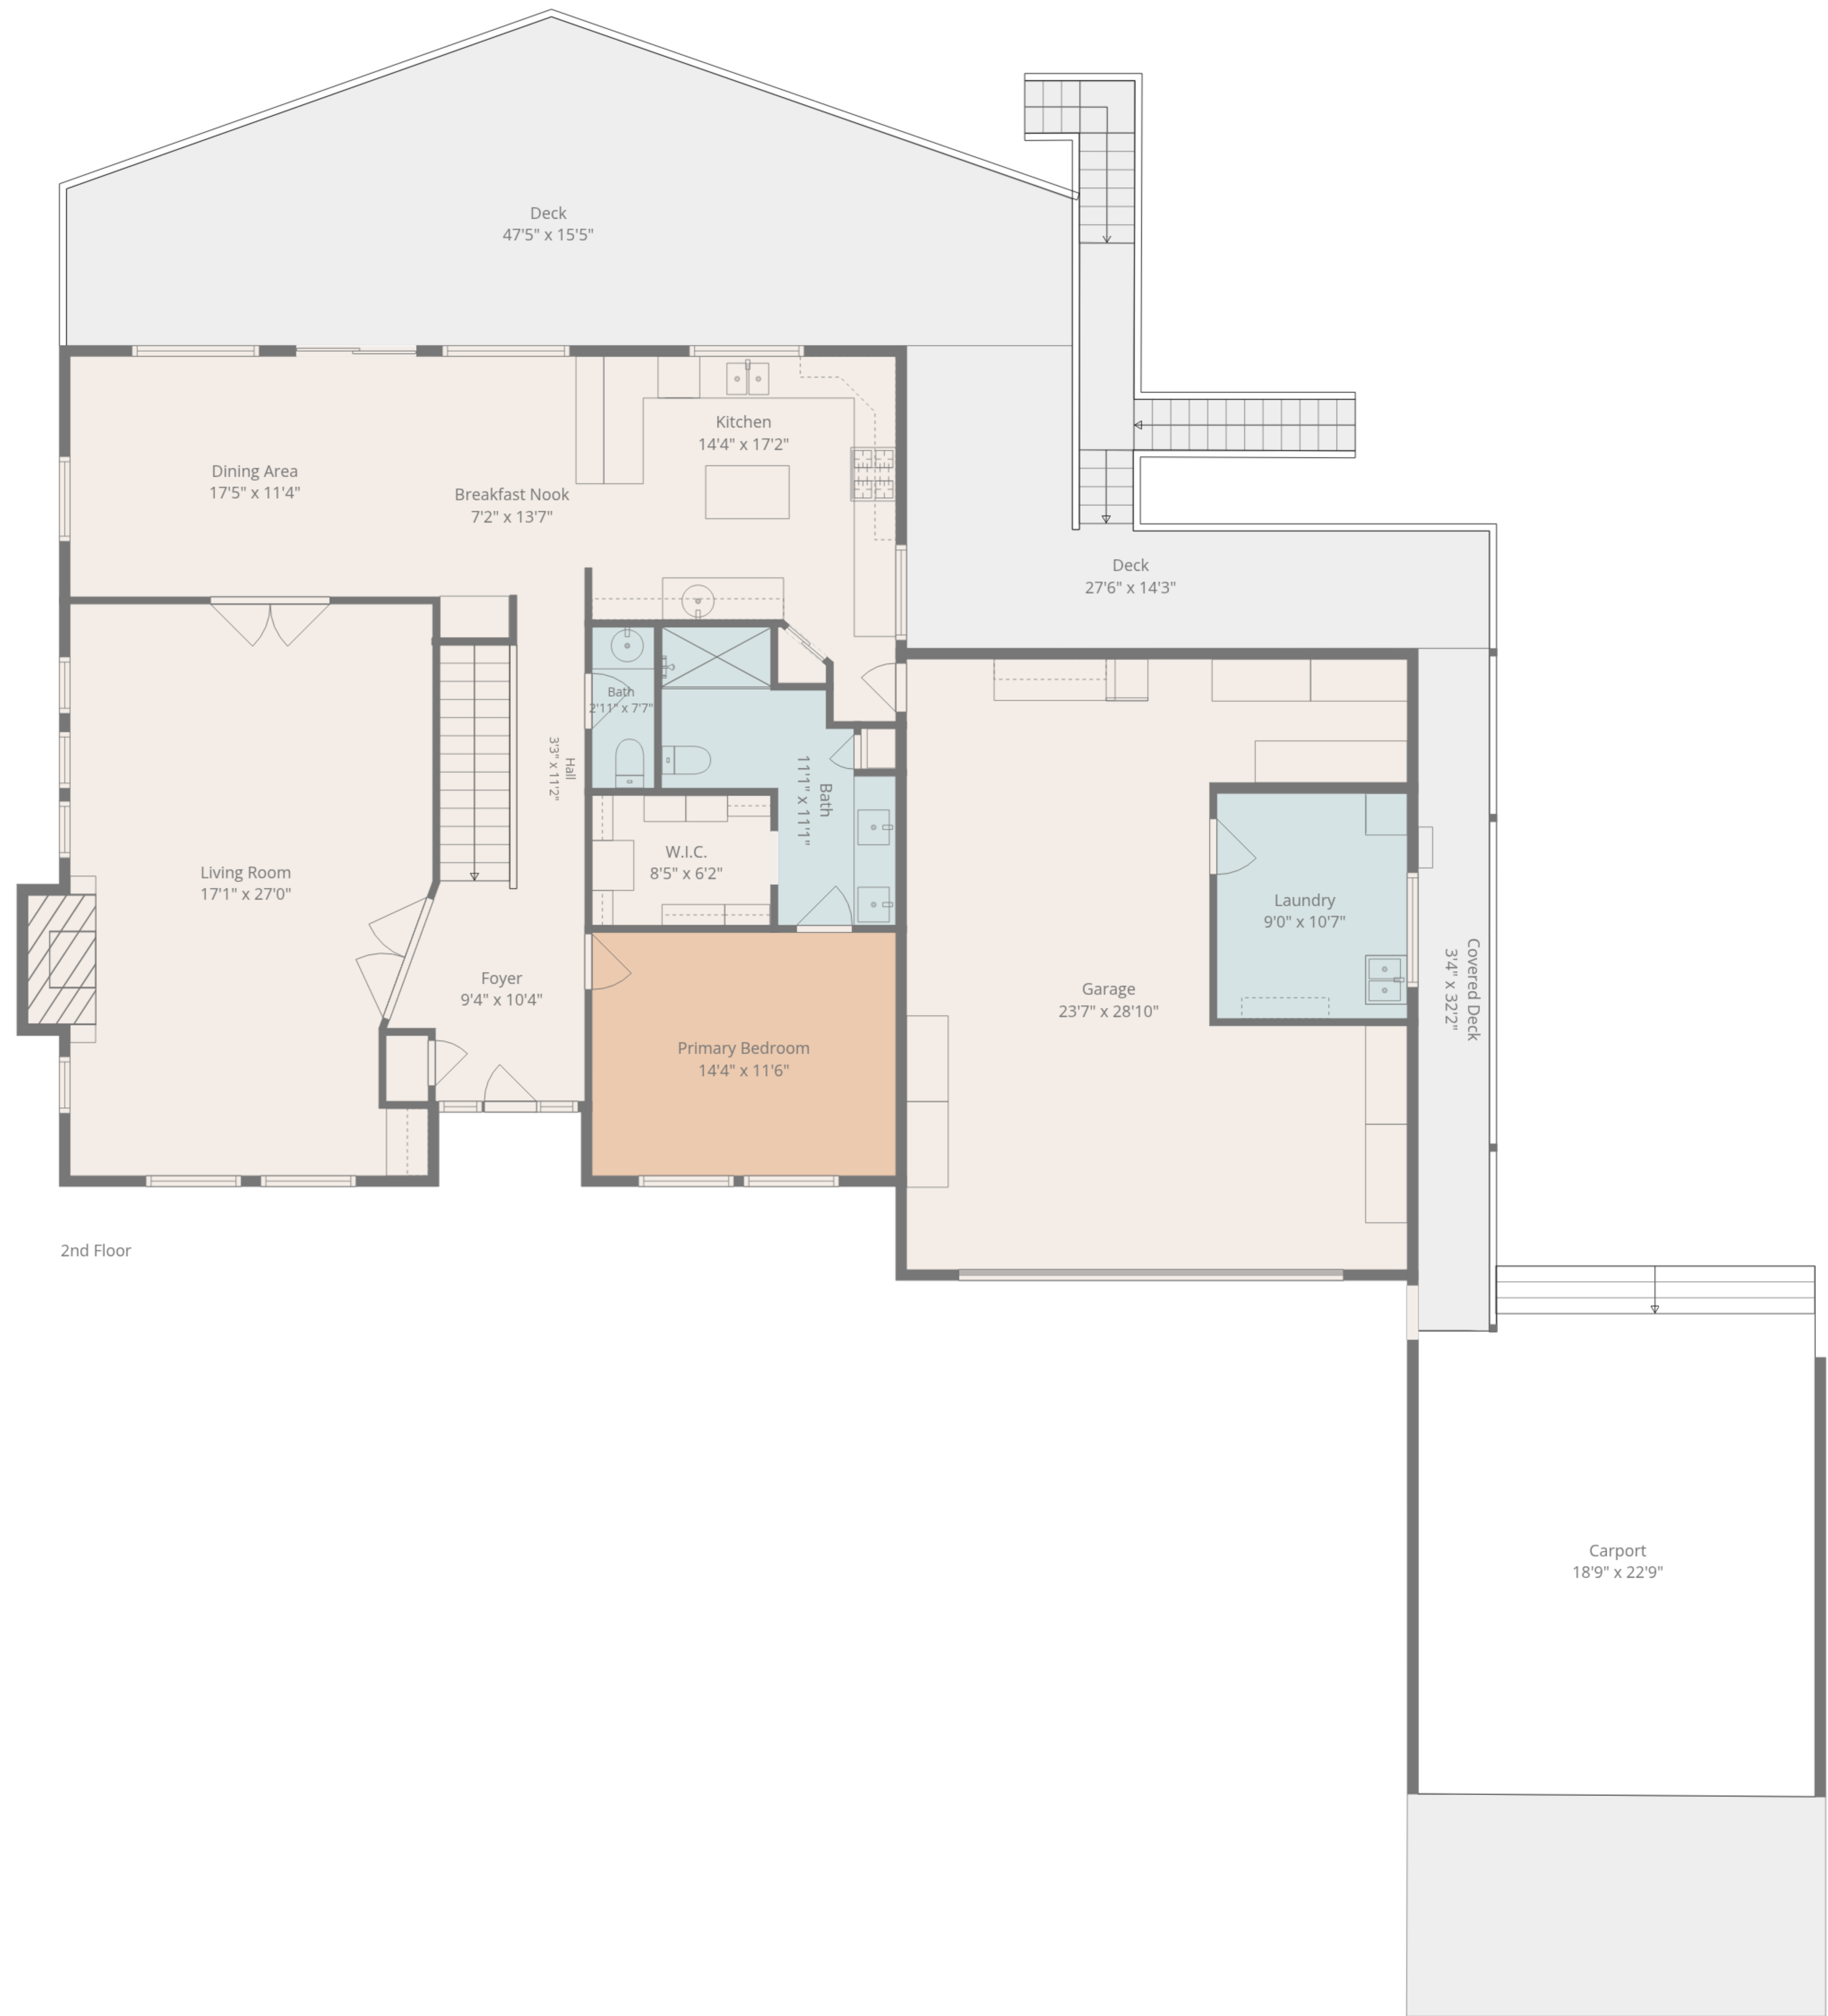

Total: 2972 sq. ft

1st Floor: 1396 sq. Ft, 2nd Floor: 1576 sq. ft

Excluded Areas: Storage: 391 sq. Ft, Covered Patio: 558 sq. Ft, Patio: 547 sq. Ft,
 Garage: 573 sq. Ft, Carport: 457 sq. Ft, Covered Deck: 109 sq. Ft,
 Deck: 844 sq. Ft, Fireplace: 14 sq. Ft, Walls: 255 sq. ft

1st Floor

2nd Floor

Total: 2972 sq. ft
 1st Floor: 1396 sq. Ft, 2nd Floor: 1576 sq. ft
 Excluded Areas: Storage: 391 sq. Ft, Covered Patio: 558 sq. Ft, Patio: 547 sq. Ft,
 Garage: 573 sq. Ft, Carport: 457 sq. Ft, Covered Deck: 109 sq. Ft,
 Deck: 844 sq. Ft, Fireplace: 14 sq. Ft, Walls: 255 sq. ft