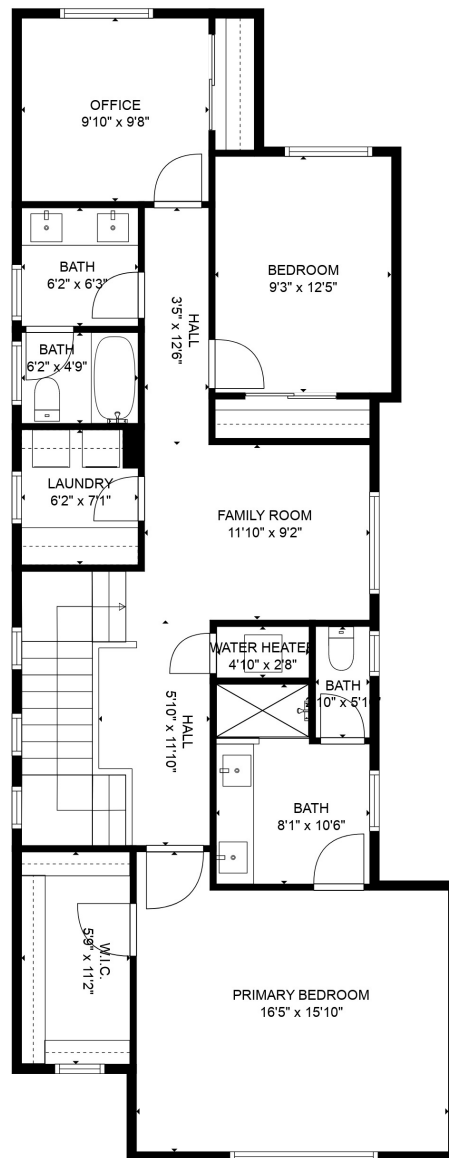

GROSS INTERNAL AREA
 FLOOR 1: 722 sq. ft, FLOOR 2: 1095 sq. ft
 EXCLUDED AREAS: GARAGE: 398 sq. ft
 TOTAL: 1817 sq. ft
 SIZES AND DIMENSIONS ARE APPROXIMATE, ACTUAL MAY VARY.

GROSS INTERNAL AREA
 FLOOR 1: 722 sq. ft, FLOOR 2: 1095 sq. ft
 EXCLUDED AREAS: GARAGE: 398 sq. ft
 TOTAL: 1817 sq. ft
 SIZES AND DIMENSIONS ARE APPROXIMATE, ACTUAL MAY VARY.

GROSS INTERNAL AREA
FLOOR 1: 722 sq. ft, FLOOR 2: 1095 sq. ft
EXCLUDED AREAS: GARAGE: 398 sq. ft
TOTAL: 1817 sq. ft
SIZES AND DIMENSIONS ARE APPROXIMATE, ACTUAL MAY VARY.