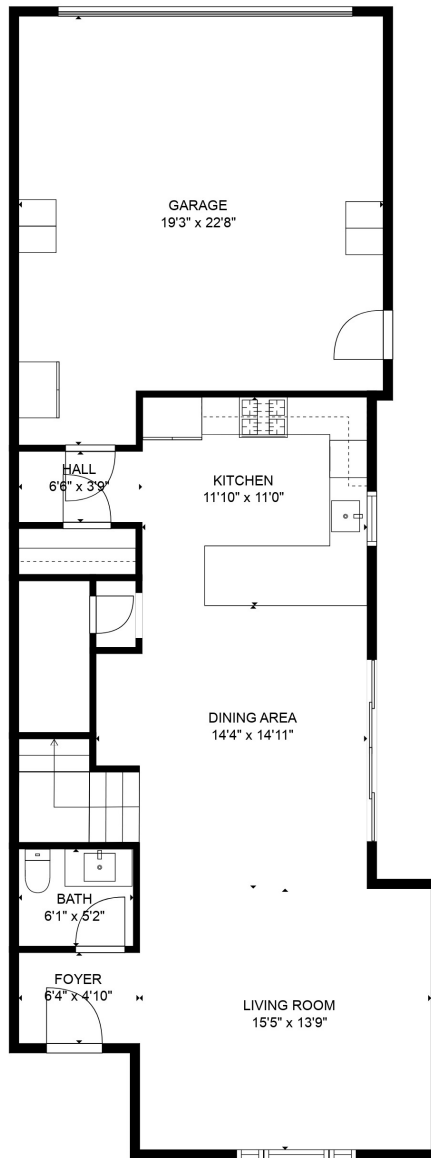

GROSS INTERNAL AREA
 FLOOR 1: 722 sq. ft, FLOOR 2: 1095 sq. ft
 EXCLUDED AREAS: GARAGE: 398 sq. ft
 TOTAL: 1817 sq. ft
 SIZES AND DIMENSIONS ARE APPROXIMATE, ACTUAL MAY VARY.

GROSS INTERNAL AREA
 FLOOR 1: 722 sq. ft, FLOOR 2: 1095 sq. ft
 EXCLUDED AREAS: GARAGE: 398 sq. ft
 TOTAL: 1817 sq. ft
 SIZES AND DIMENSIONS ARE APPROXIMATE, ACTUAL MAY VARY.

GROSS INTERNAL AREA
FLOOR 1: 722 sq. ft, FLOOR 2: 1095 sq. ft
EXCLUDED AREAS: GARAGE: 398 sq. ft
TOTAL: 1817 sq. ft
SIZES AND DIMENSIONS ARE APPROXIMATE, ACTUAL MAY VARY.