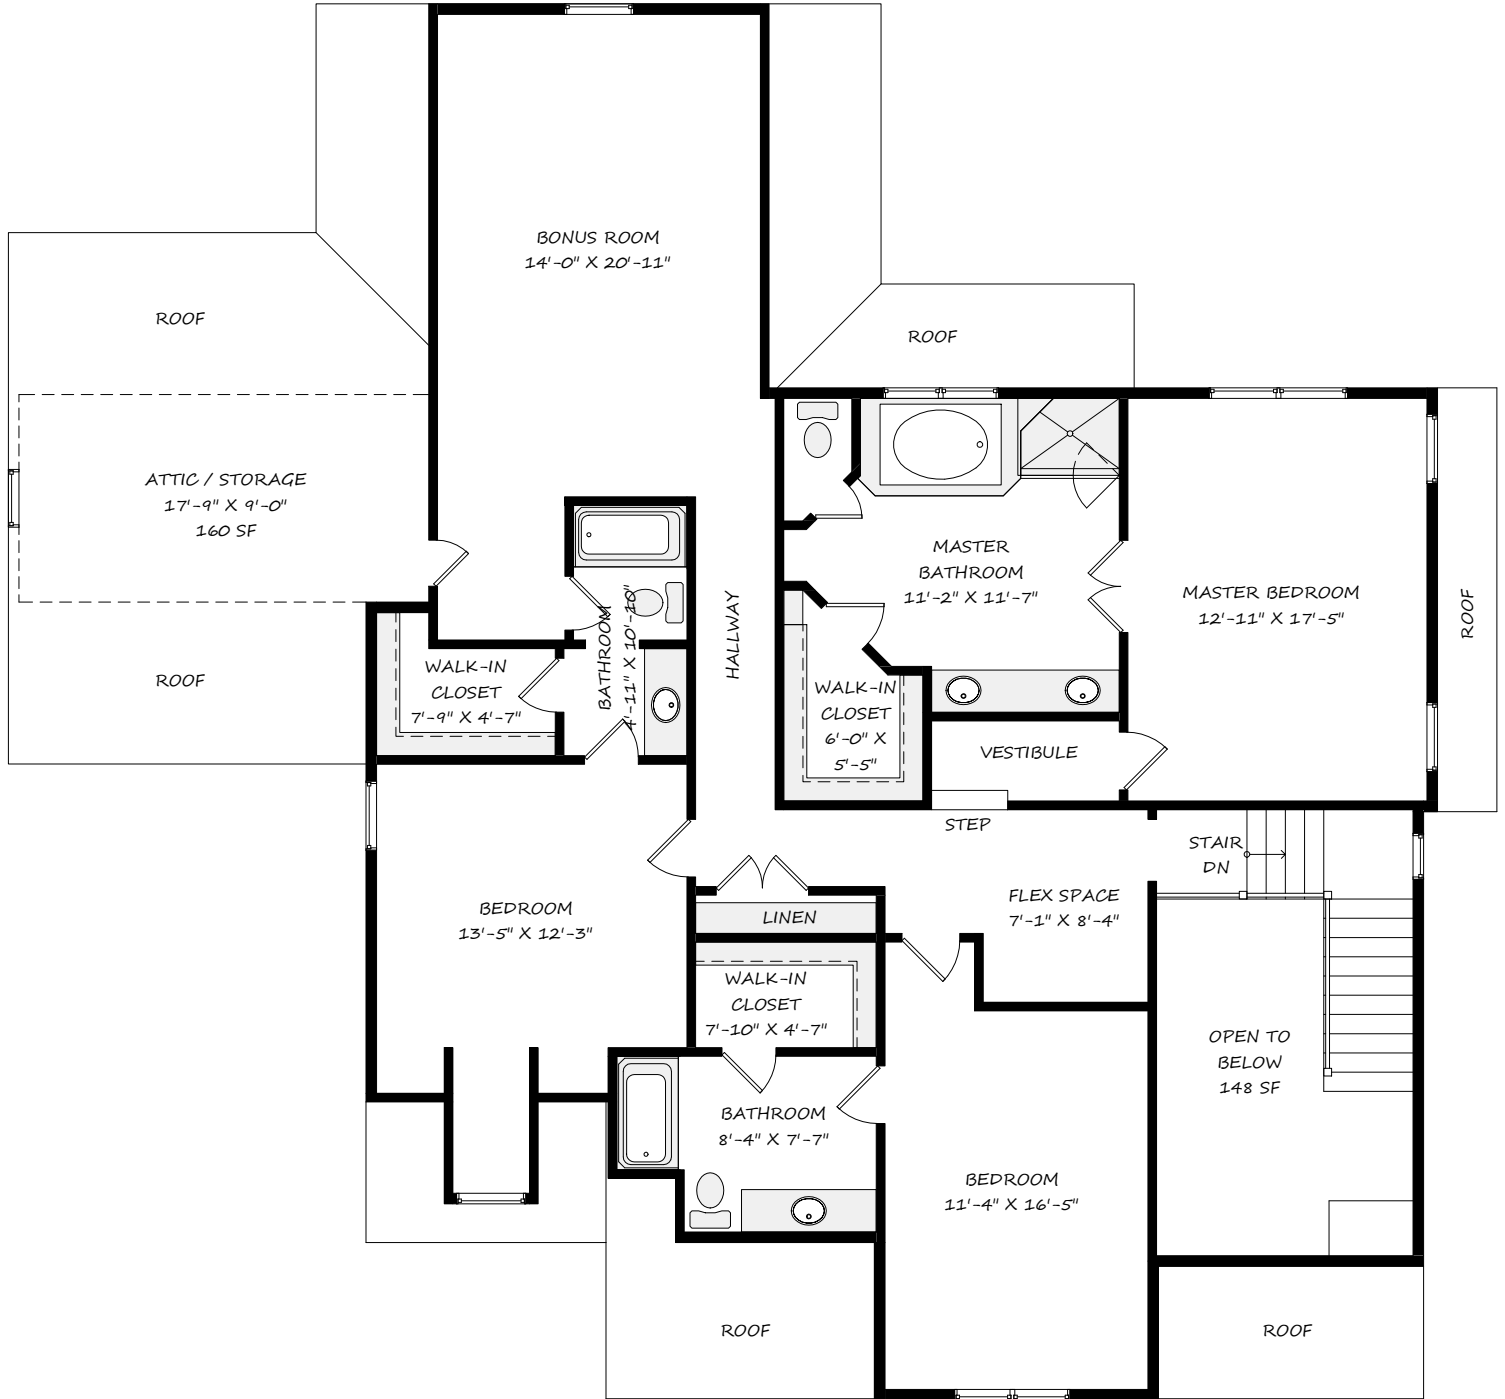

15702 PINE STREET

HEATED LIVING SPACE: 3410 SF

FIRST FLOOR
HEATED LIVING SPACE: 1587 SF

15702 PINE STREET

HEATED LIVING SPACE: 3410 SF

SECOND FLOOR
HEATED LIVING SPACE: 1823 SF