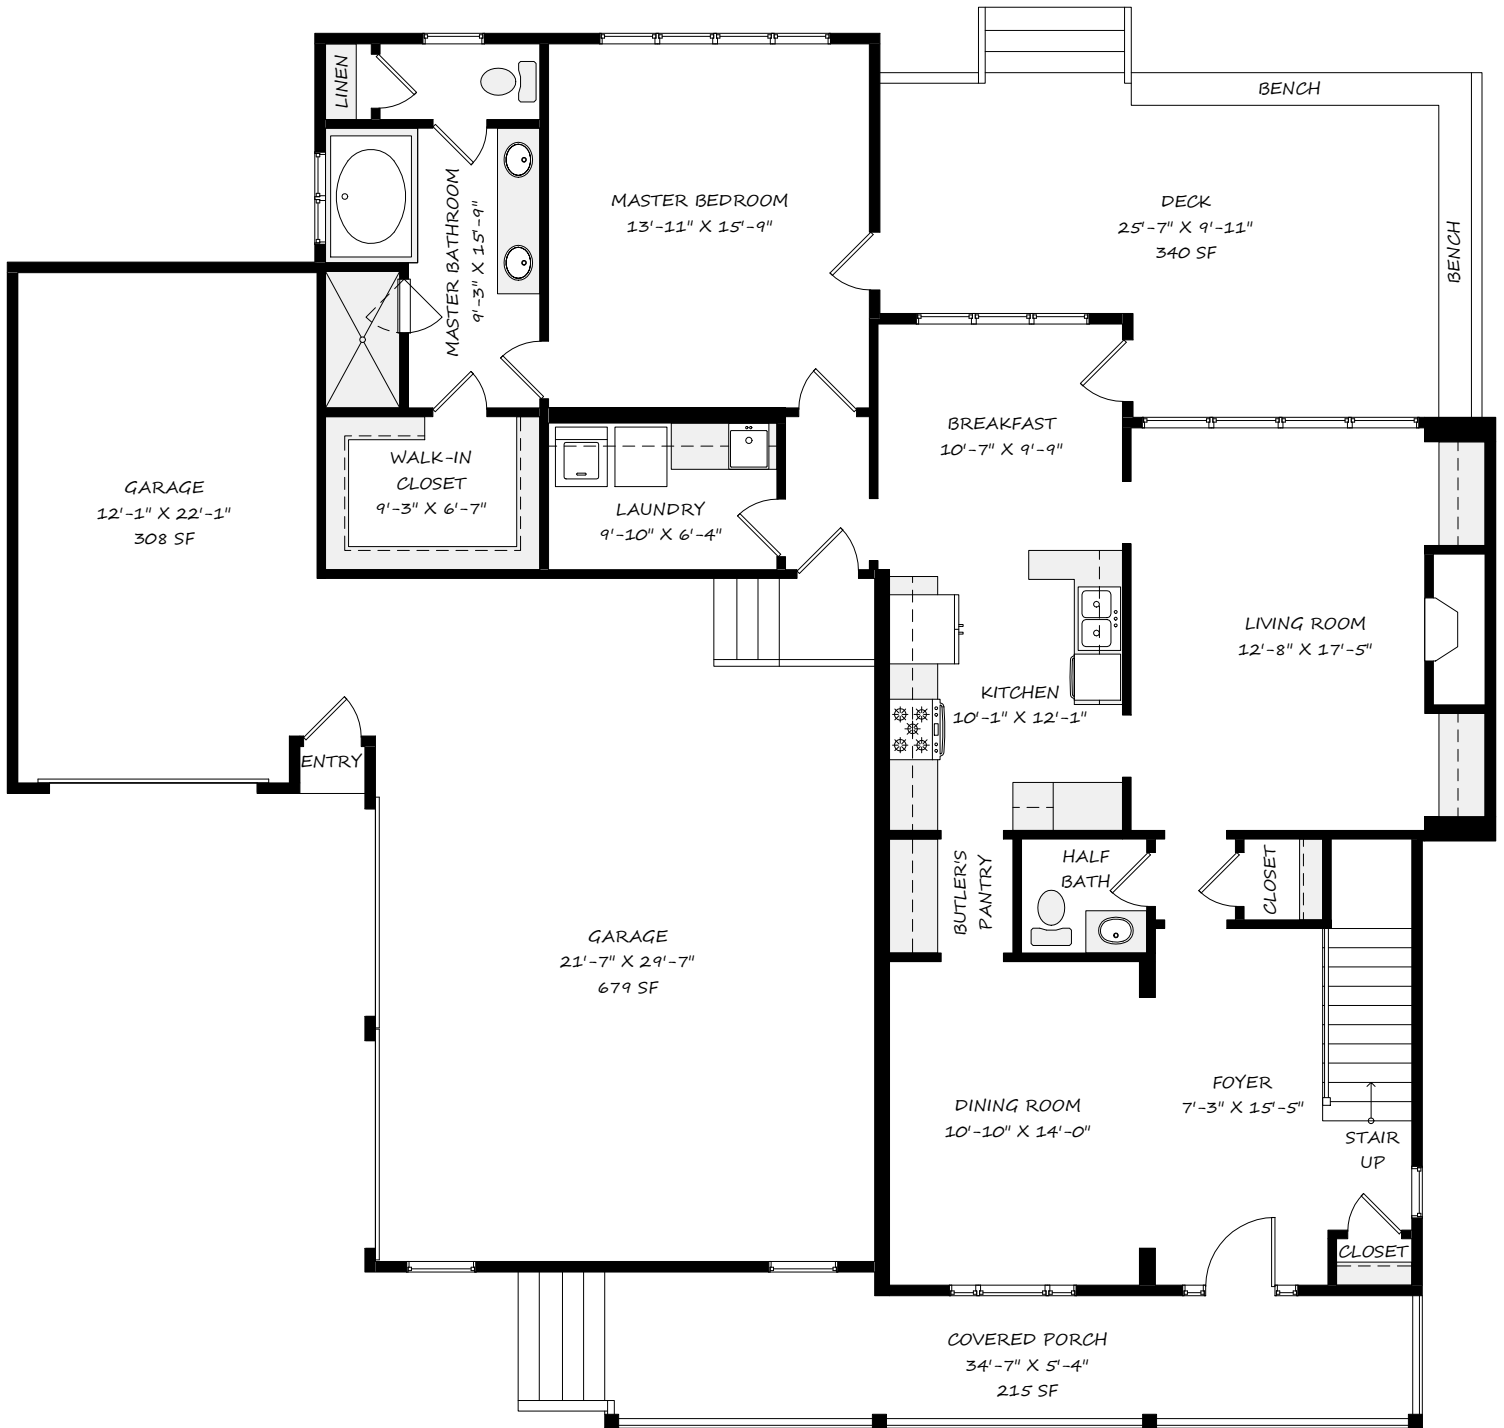

15702 PINE STREET

HEATED LIVING SPACE: 3410 SF

FIRST FLOOR
HEATED LIVING SPACE: 1587 SF

15702 PINE STREET

HEATED LIVING SPACE: 3410 SF

SECOND FLOOR
HEATED LIVING SPACE: 1823 SF