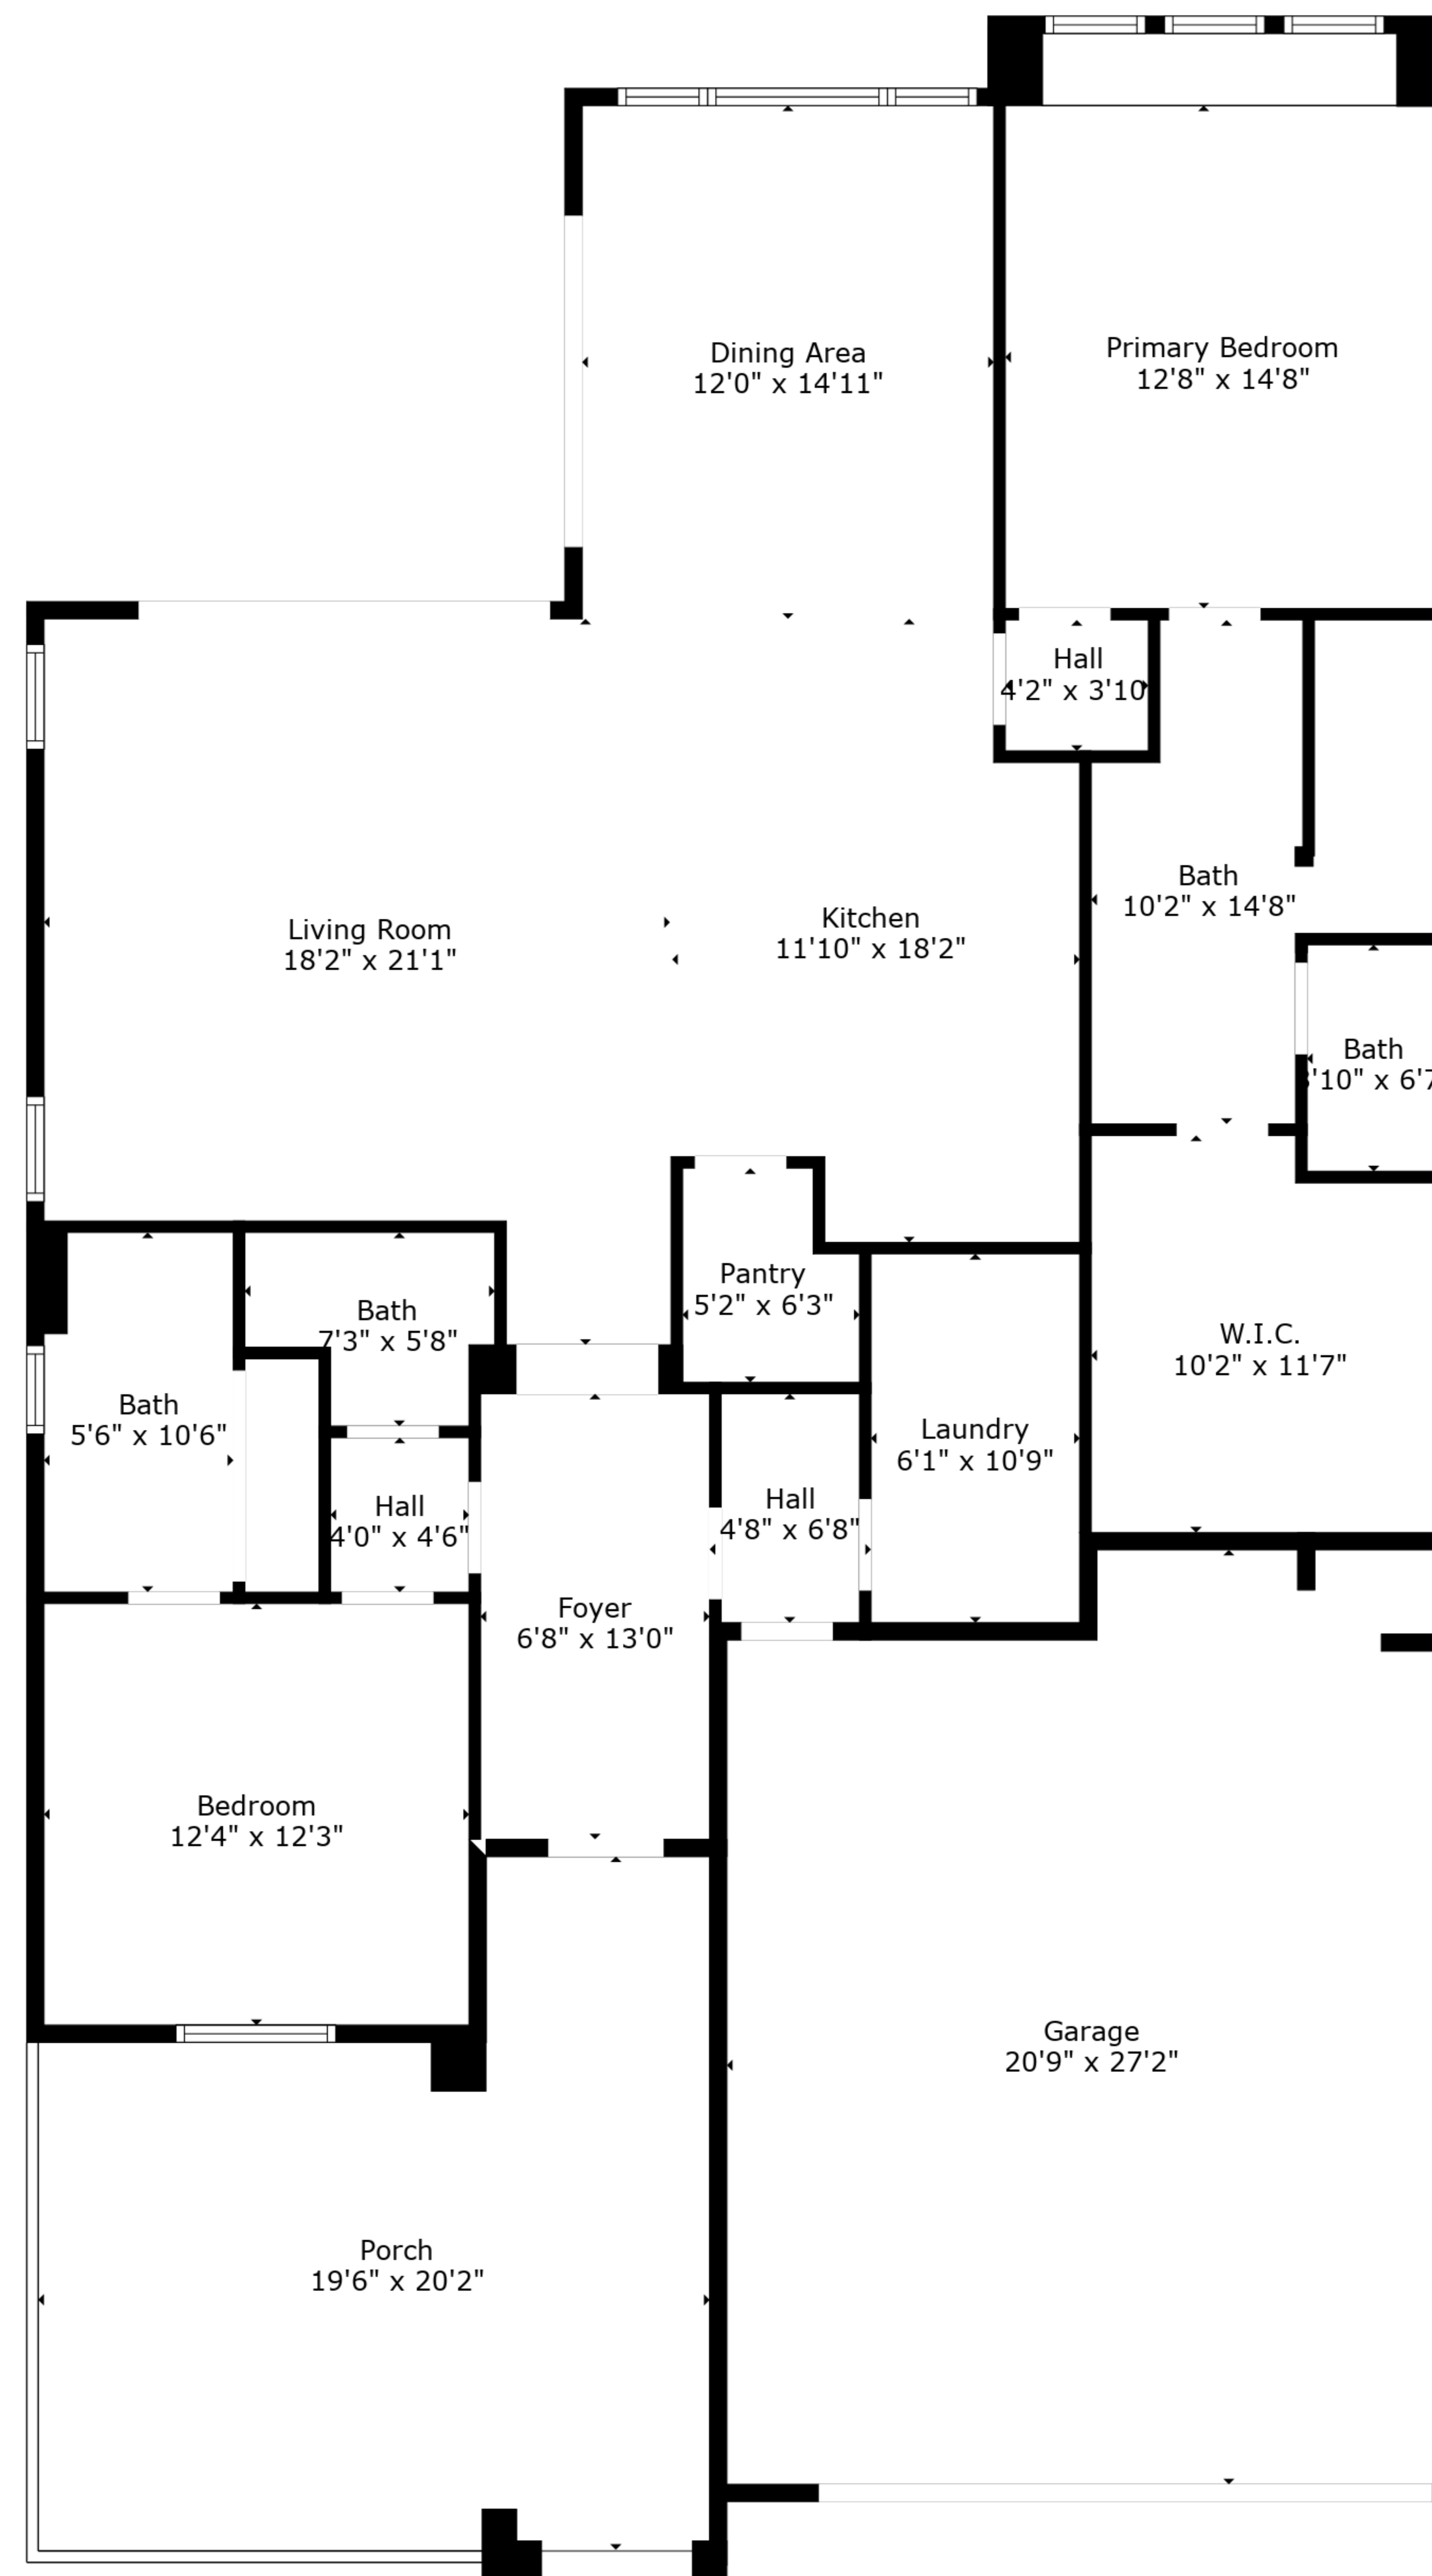

**TOTAL: 1746 sq. ft**

FLOOR 1: 1746 sq. ft

EXCLUDED AREAS: GARAGE: 534 sq. ft, PORCH: 324 sq. ft

Measurements Are Deemed Reliable, But Not Guaranteed.

**TOTAL: 1746 sq. ft**

FLOOR 1: 1746 sq. ft

EXCLUDED AREAS: GARAGE: 534 sq. ft, PORCH: 324 sq. ft