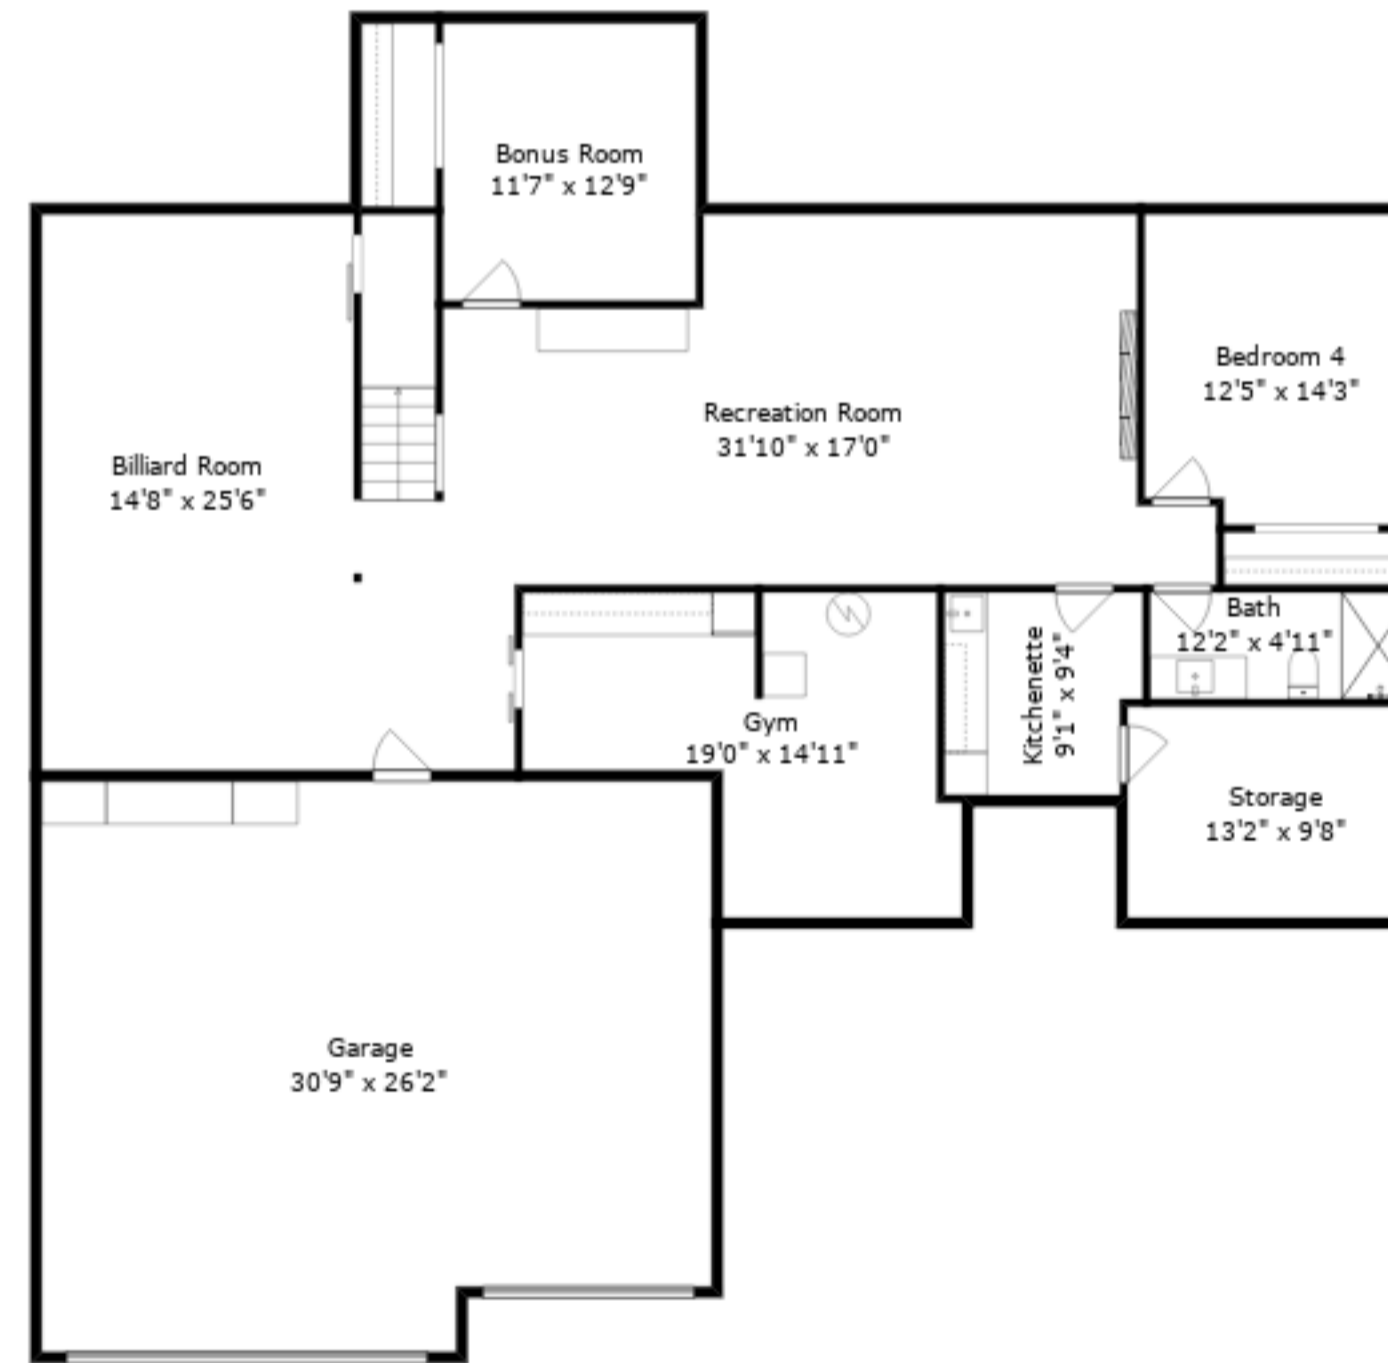

Main Floor

Lower Floor

Total GLA: 4469 sq. ft | Total: 5663 sq. ft
 Lower floor: 1637 sq. ft (Excluded areas 1194 sq. ft)
 Main floor: 2832 sq. ft

Sizes And Dimensions Are Approximate. Actual May Vary.