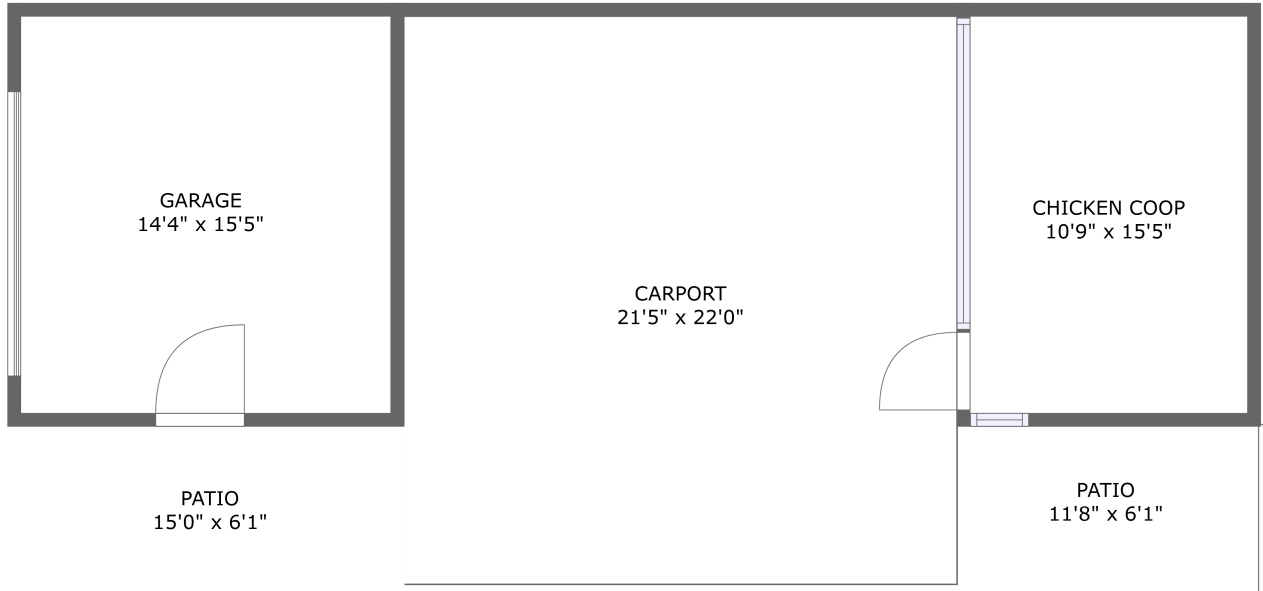

238 Longfield Road, Fincastle, Botetourt County, Virginia, United States, 24090, Storage

STORAGE

Property summary

1 Garages

0 Bedrooms

0 Bathrooms

0 Half baths

1 Floors

0 Gross living area sqft

1,091 Total sqft