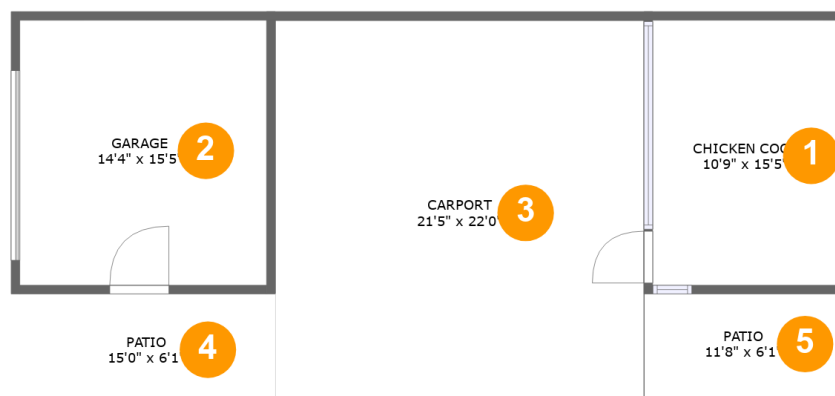

 **0** Gross living area sqft

 **1,091** Total sqft

238 Longfield Road, Fincastle, Botetourt County, Virginia, United States, 24090, Storage

Room dimensions

Floor 1

Total sqft: 1091

Living area: 0

#		Dimensions	sqft	Counted as living area
1	Chicken Coop	10'9" x 15'5"	165 sq. ft	No
2	Garage	14'4" x 15'5"	221 sq. ft	No
3	Carport	21'5" x 22'0"	472 sq. ft	No
4	Outdoor	15'0" x 6'1"	92 sq. ft	No
5	Outdoor	11'8" x 6'1"	72 sq. ft	No

238 Longfield Road, Fincastle, Botetourt County, Virginia, United States, 24090, Storage

1 Floor 1 - Chicken Coop

Dimensions: 10'9" x 15'5"
Area: 165 sq. ft
Counted as living area: No

Heated: No
Finished: No
Enclosed: No
Contiguous: Yes
Permitted: Yes
Wet space: No
Addition: No
Conversion: No

2 Floor 1 - Garage

Dimensions: 14'4" x 15'5"
Area: 221 sq. ft
Counted as living area: No

Heated: No
Finished: No
Enclosed: Yes
Contiguous: Yes
Permitted: Yes
Wet space: No
Addition: No
Conversion: No

238 Longfield Road, Fincastle, Botetourt County, Virginia, United States, 24090, Storage

3 Floor 1 - Carport

Dimensions: 21'5" x 22'0"
Area: 472 sq. ft
Counted as living area: No

Heated: No
Finished: Yes
Enclosed: No
Contiguous: Yes
Permitted: Yes
Wet space: No
Addition: No
Conversion: No

4 Floor 1 - Outdoor