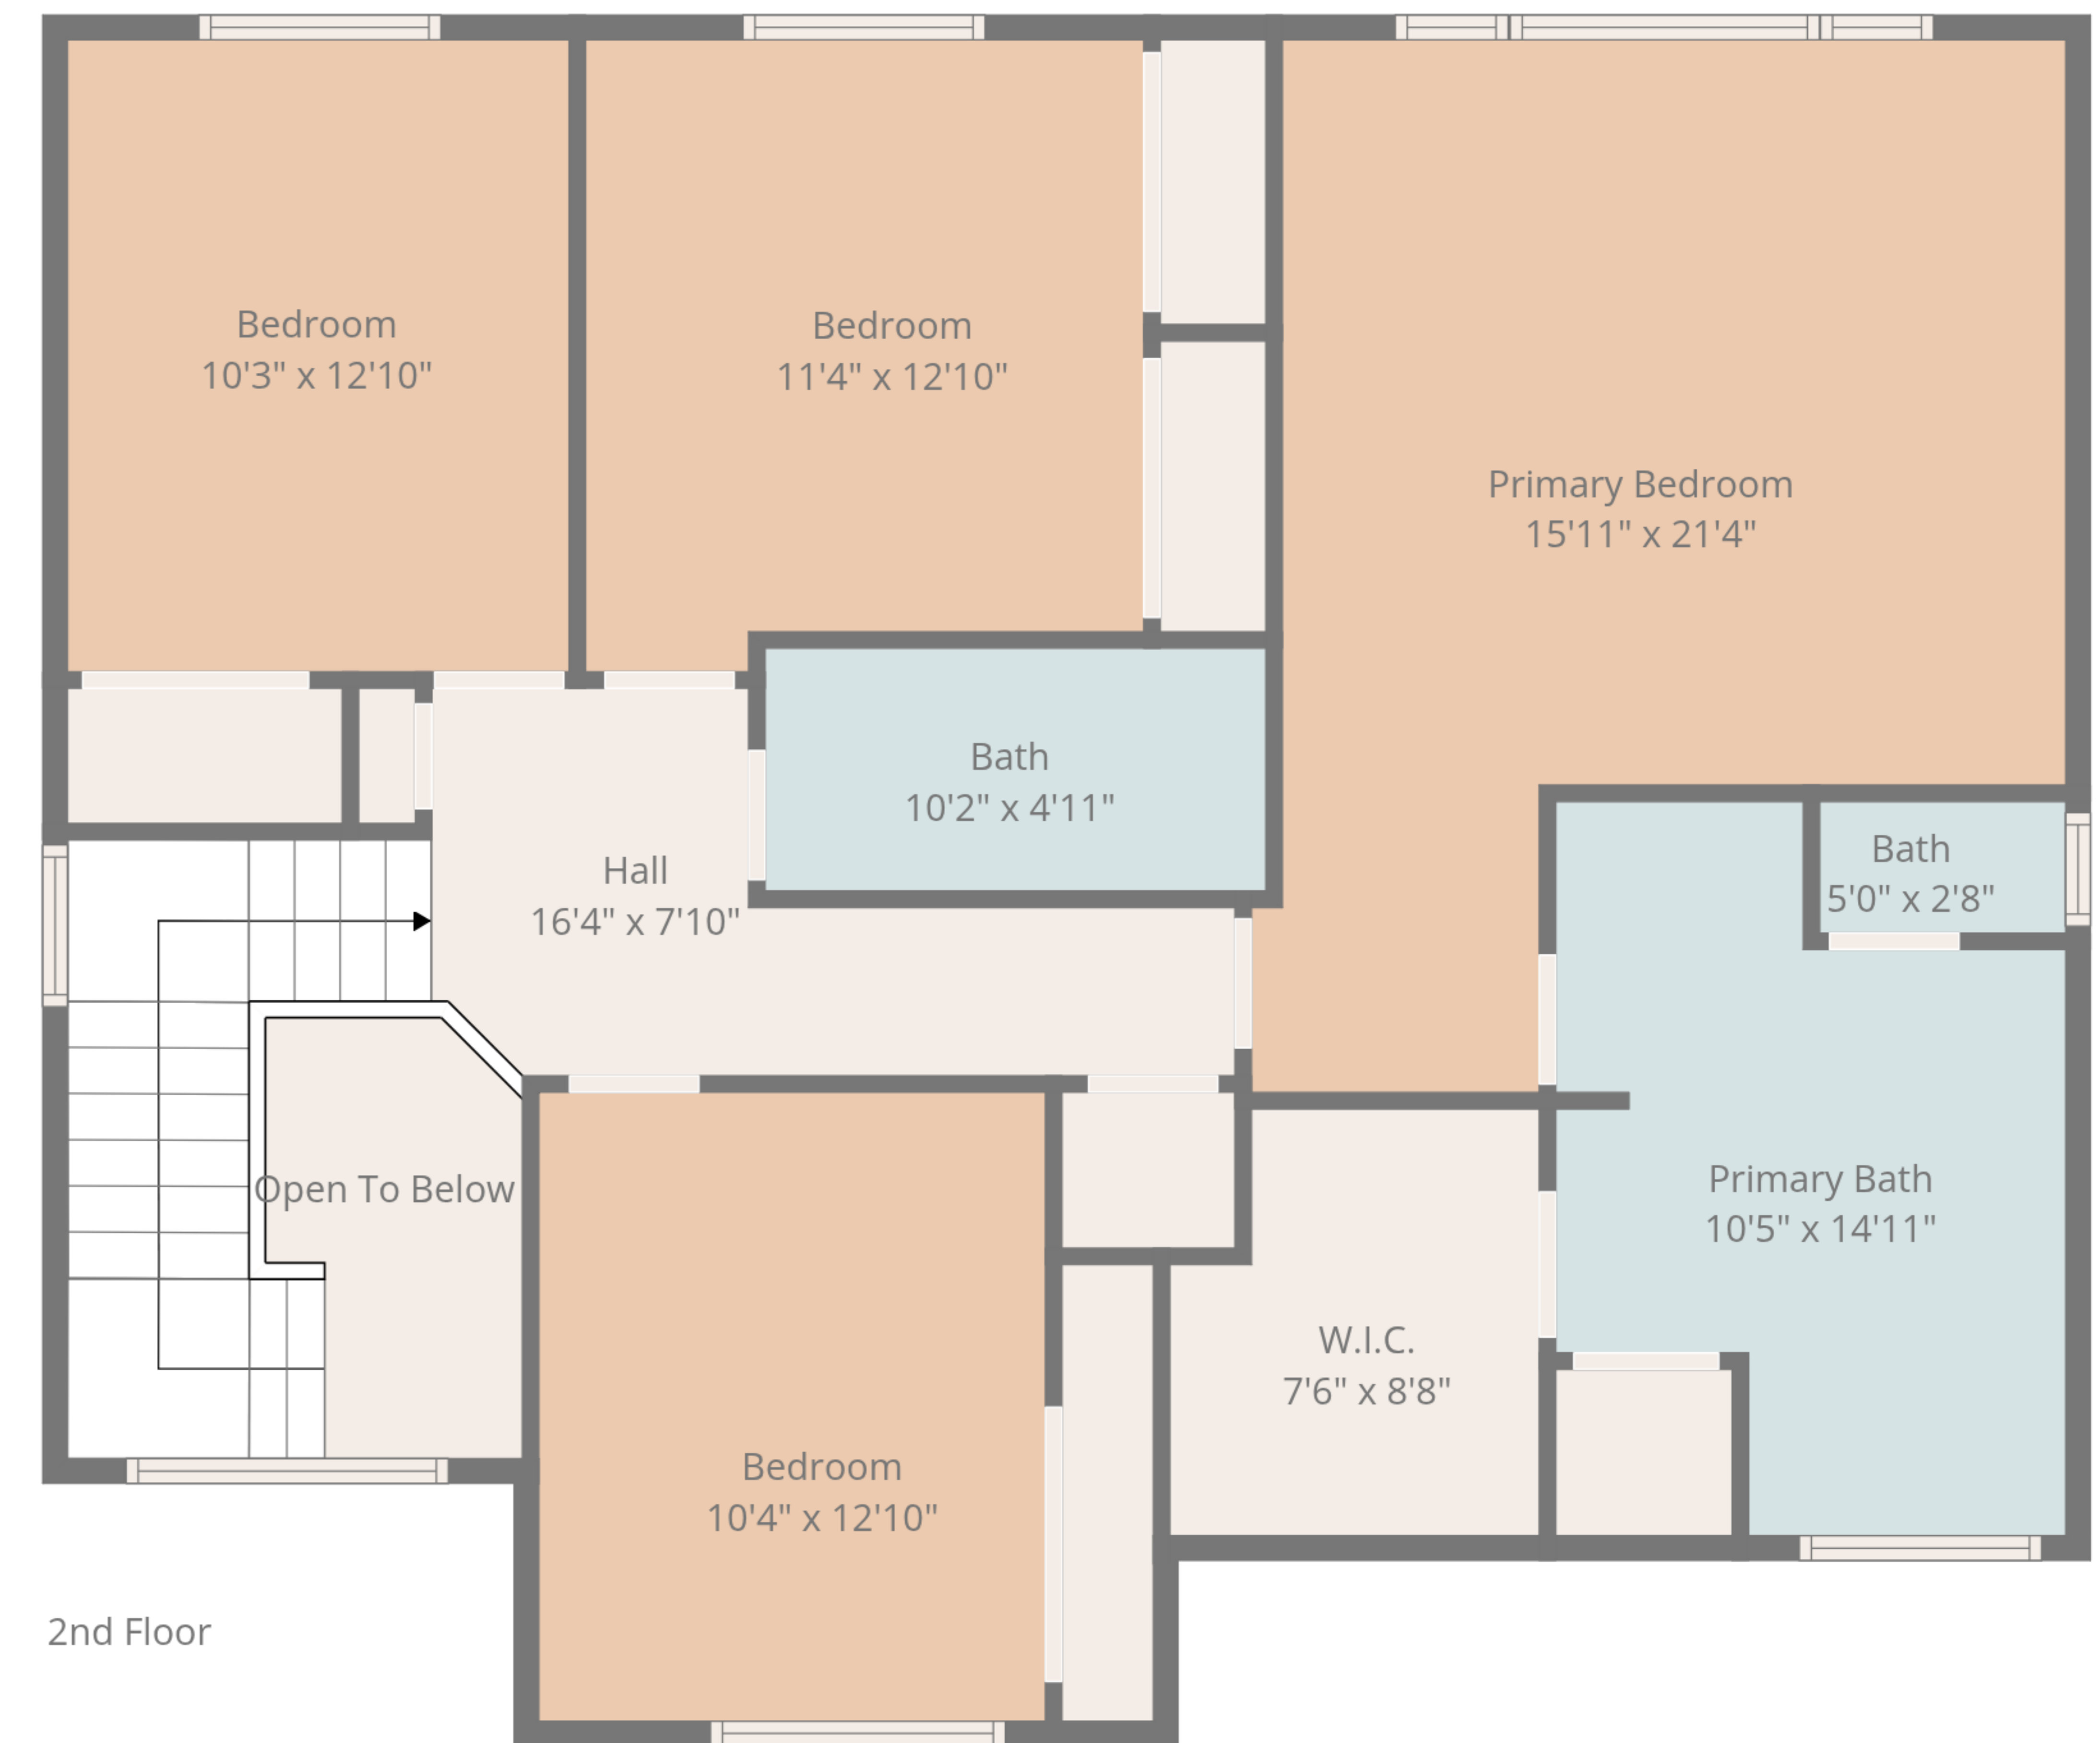

Total: 2259 sq. ft

1st Floor: 1030 sq. Ft, 2nd Floor: 1229 sq. ft

Excluded Areas: Covered Patio: 114 sq. Ft, Garage: 609 sq. Ft, Fireplace: 7 sq. Ft,
Open To Below: 41 sq. Ft, Walls: 183 sq. ft

Total: 2259 sq. ft

1st Floor: 1030 sq. Ft, 2nd Floor: 1229 sq. ft

Excluded Areas: Covered Patio: 114 sq. Ft, Garage: 609 sq. Ft, Fireplace: 7 sq. Ft,
Open To Below: 41 sq. Ft, Walls: 183 sq. ft

Total: 2259 sq. ft
 1st Floor: 1030 sq. Ft, 2nd Floor: 1229 sq. ft
 Excluded Areas: Covered Patio: 114 sq. Ft, Garage: 609 sq. Ft, Fireplace: 7 sq. Ft,
 Open To Below: 41 sq. Ft, Walls: 183 sq. ft