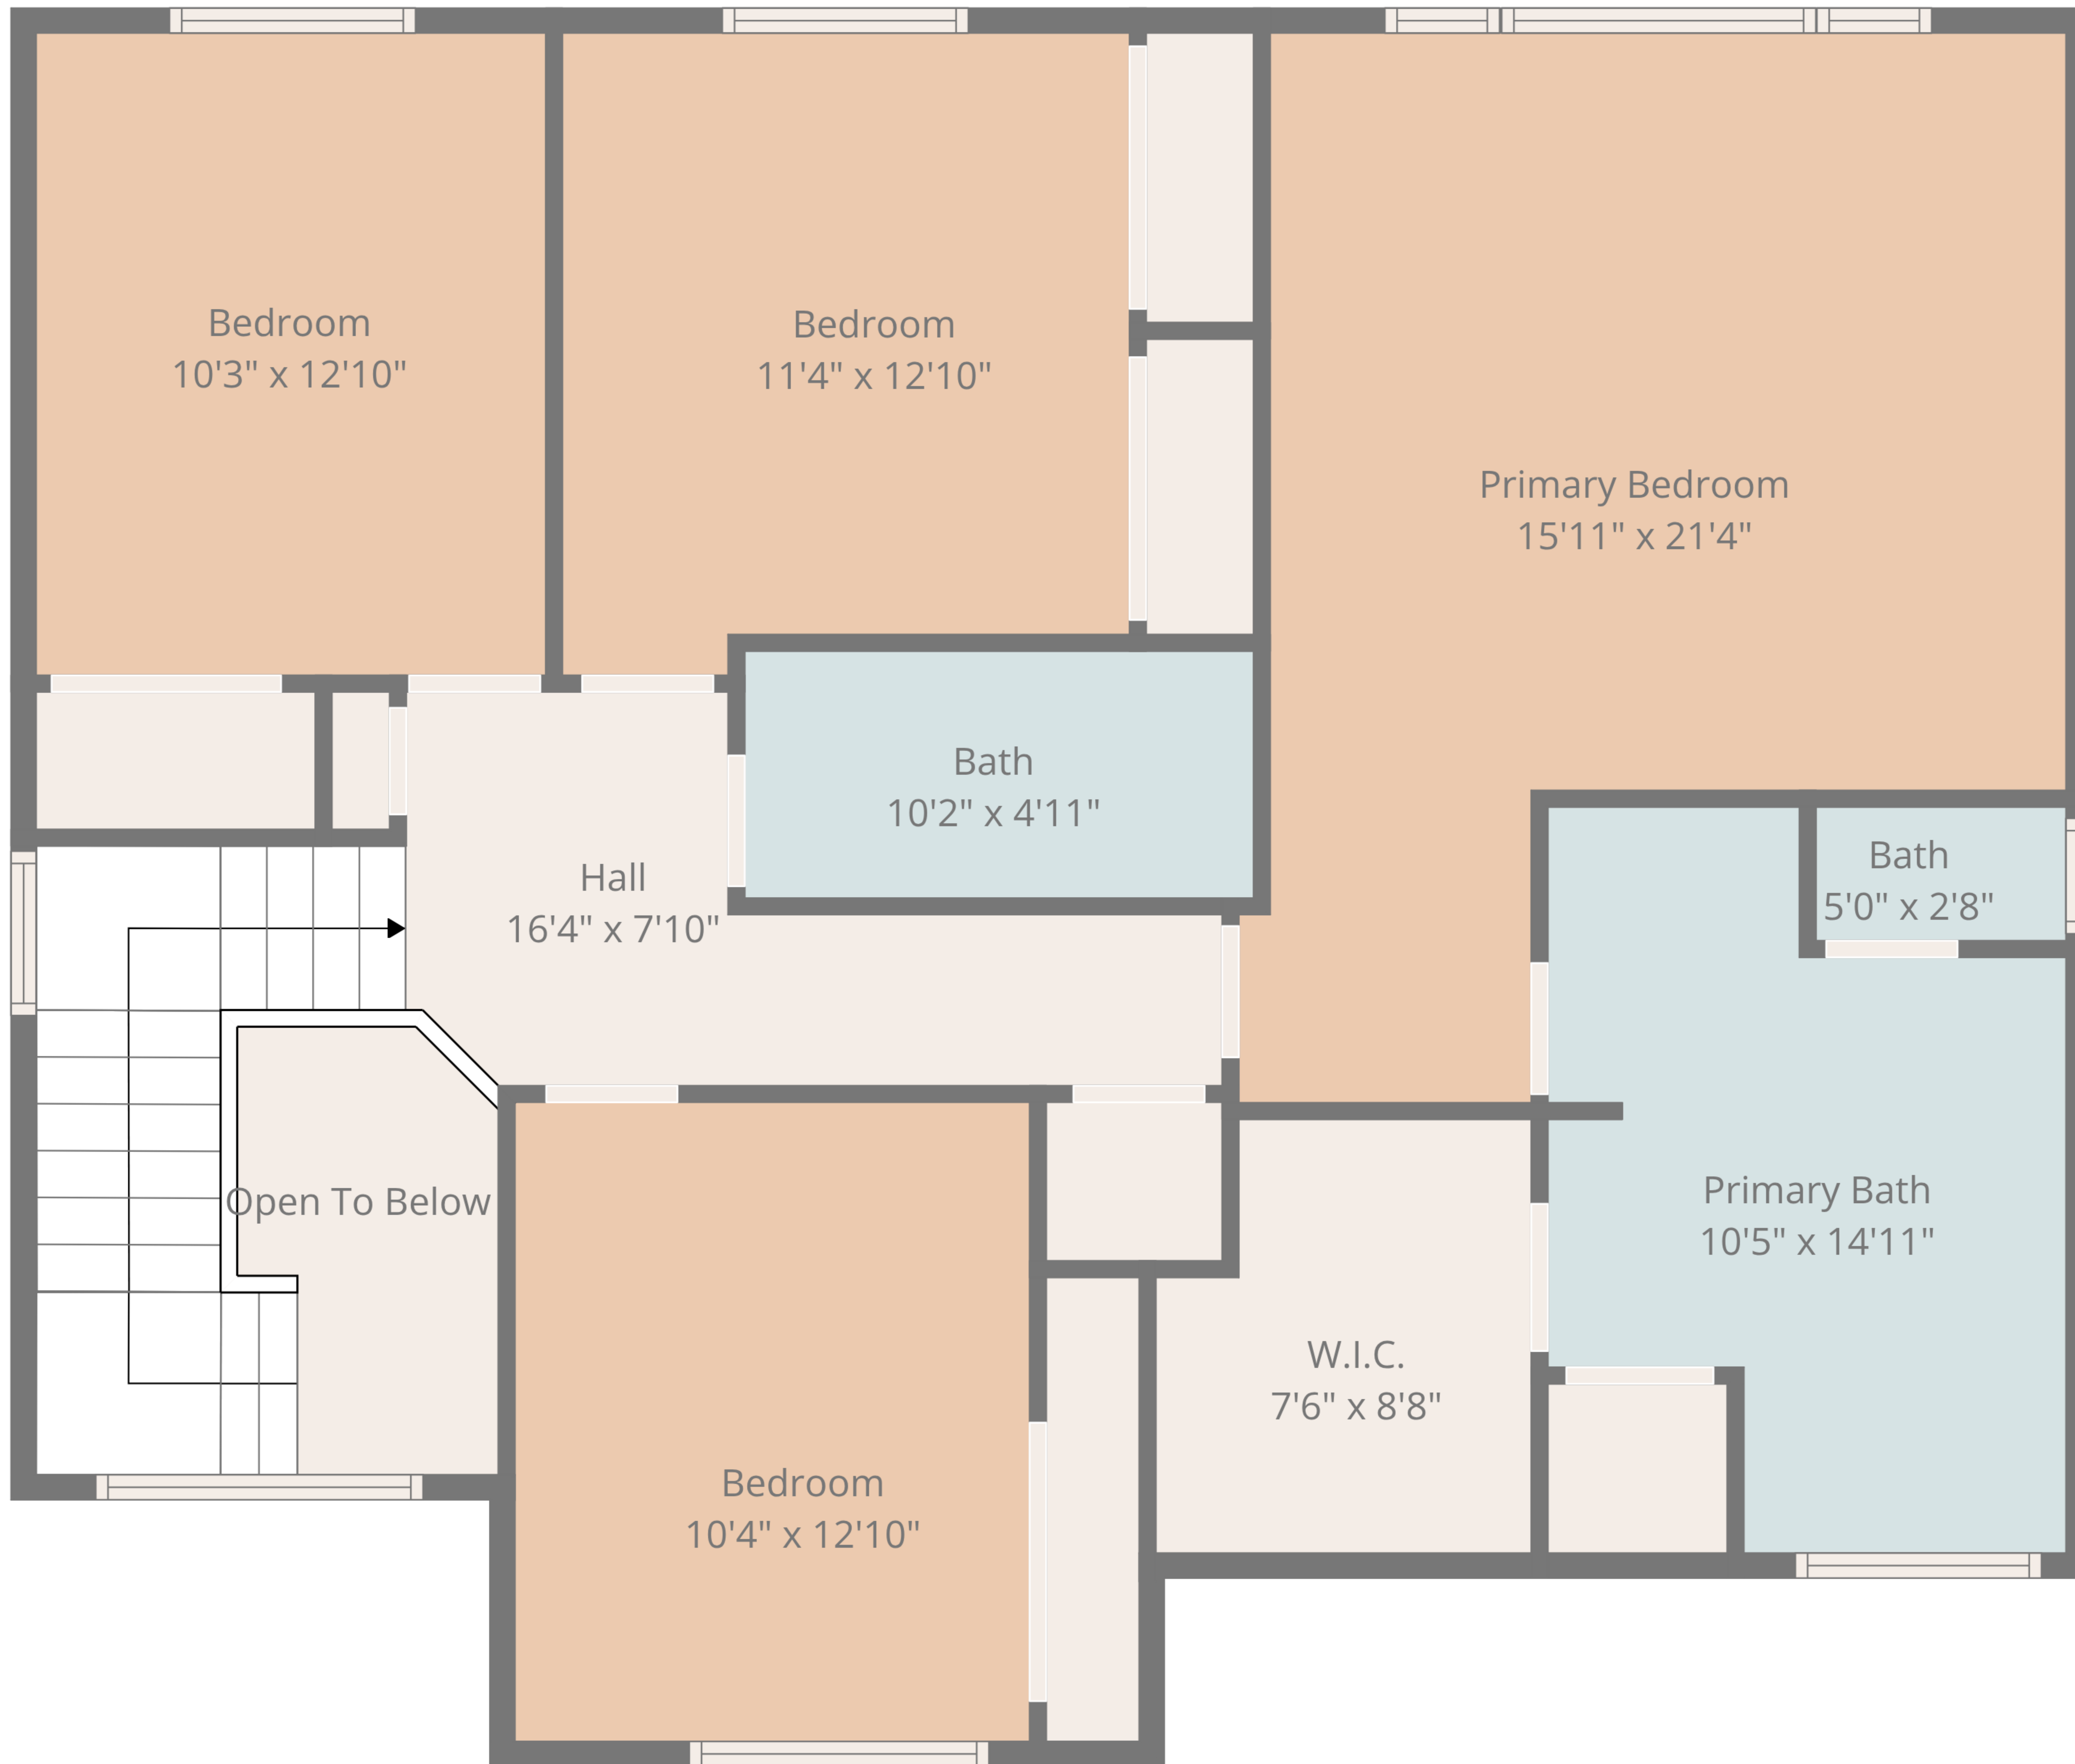

Total: 2259 sq. ft

1st Floor: 1030 sq. Ft, 2nd Floor: 1229 sq. ft

Excluded Areas: Covered Patio: 114 sq. Ft, Garage: 609 sq. Ft, Fireplace: 7 sq. Ft,
Open To Below: 41 sq. Ft, Walls: 183 sq. ft

Total: 2259 sq. ft

1st Floor: 1030 sq. Ft, 2nd Floor: 1229 sq. ft

Excluded Areas: Covered Patio: 114 sq. Ft, Garage: 609 sq. Ft, Fireplace: 7 sq. Ft,
Open To Below: 41 sq. Ft, Walls: 183 sq. ft

Total: 2259 sq. ft
 1st Floor: 1030 sq. Ft, 2nd Floor: 1229 sq. ft
 Excluded Areas: Covered Patio: 114 sq. Ft, Garage: 609 sq. Ft, Fireplace: 7 sq. Ft,
 Open To Below: 41 sq. Ft, Walls: 183 sq. ft