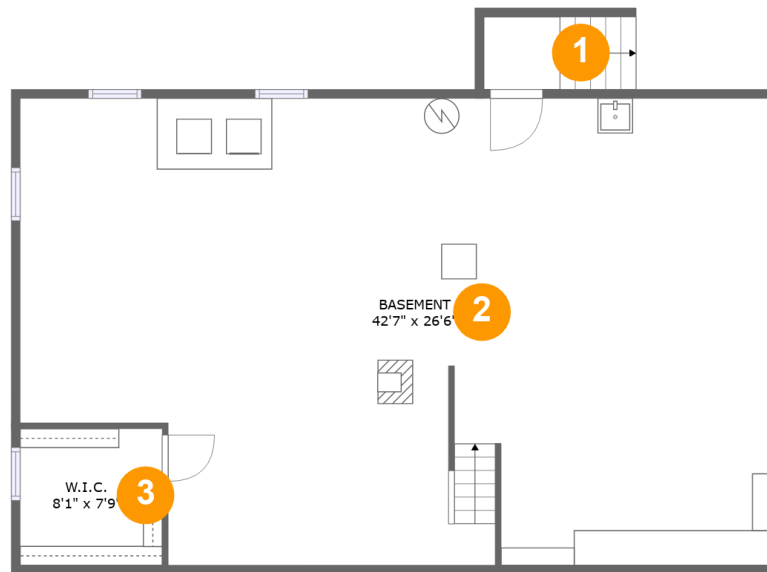

2483 Callaway Road, Rocky Mount, Franklin County,
Virginia, United States, 24151

Room dimensions

Floor 1

Total sqft: 1197

Living area: 0

#		Dimensions	sqft	Counted as living area
1	Outdoor	4'4" x 4'2"	18 sq. ft	No
2	Basement	42'7" x 26'6"	1057 sq. ft	No
3	W.I.C.	8'1" x 7'9"	62 sq. ft	No