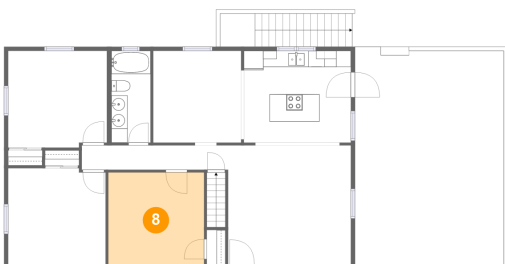

Dimensions: 11'11" x 11'5"
Area: 136 sq. ft
Counted as living area: Yes

Heated: Yes
Finished: Yes
Enclosed: Yes
Contiguous: Yes
Permitted: Yes
Wet space: No
Addition: No
Conversion: No

2483 Callaway Road, Rocky Mount, Franklin County, Virginia, United States, 24151