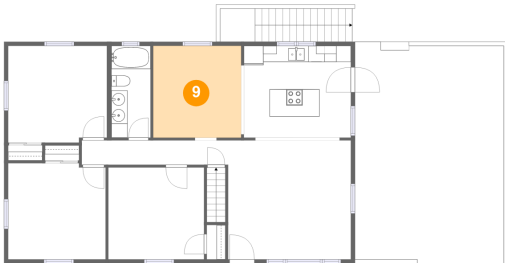

2483 Callaway Road, Rocky Mount, Franklin County, Virginia, United States, 24151

9 Floor 2 - Dining Room

Dimensions: 10'11" x 11'5"
Area: 124 sq. ft
Counted as living area: Yes

Heated: Yes
Finished: Yes
Enclosed: Yes
Contiguous: Yes
Permitted: Yes
Wet space: No
Addition: No
Conversion: No