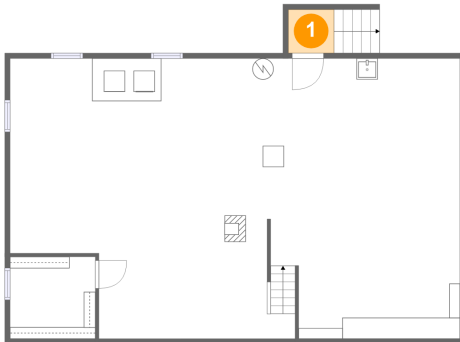

2483 Callaway Road, Rocky Mount, Franklin County, Virginia, United States, 24151

1 Floor 1 - Outdoor

Dimensions: 4'4" x 4'2"
Area: 18 sq. ft
Counted as living area: No

Heated: No
Finished: No
Enclosed: No
Contiguous: Yes
Permitted: No
Wet space: No
Addition: No
Conversion: No