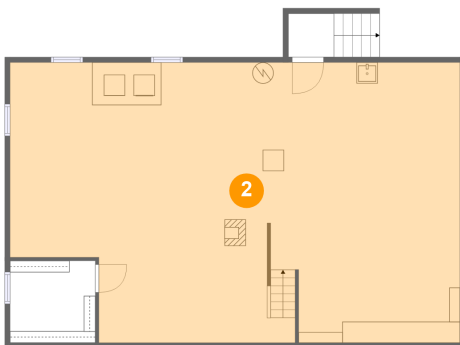

2 Floor 1 - Basement

Dimensions: 42'7" x 26'6"
Area: 1057 sq. ft
Counted as living area: No

Heated: Yes
Finished: No
Enclosed: Yes
Contiguous: Yes
Permitted: Yes
Wet space: No
Addition: No
Conversion: No