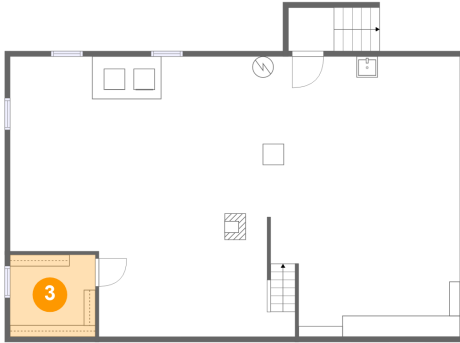

2483 Callaway Road, Rocky Mount, Franklin County, Virginia, United States, 24151

3 Floor 1 - W.I.C.

Dimensions: 8'1" x 7'9"
Area: 62 sq. ft
Counted as living area: No

Heated: Yes
Finished: No
Enclosed: Yes
Contiguous: Yes
Permitted: Yes
Wet space: No
Addition: No
Conversion: No