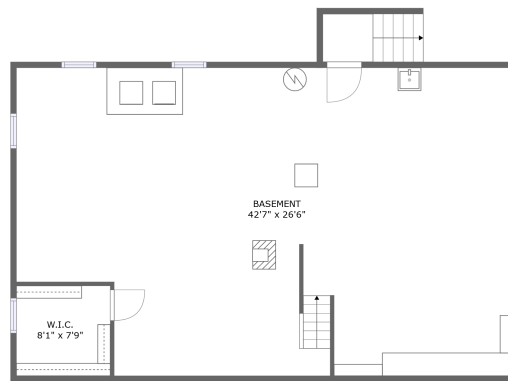

FLOOR 1

Property summary

0 Garages

3 Bedrooms

1 Bathrooms

0 Half baths

2 Floors

1,197 Gross living area sqft

2,889 Total sqft