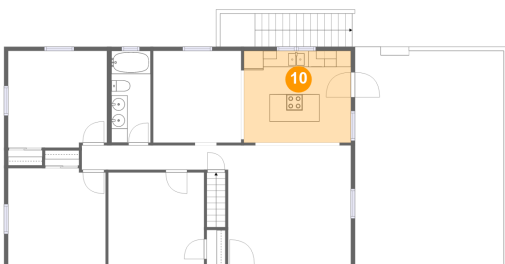

10 Floor 2 - Kitchen

Dimensions: 13'3" x 11'5"
Area: 151 sq. ft
Counted as living area: Yes

Heated: Yes
Finished: Yes
Enclosed: Yes
Contiguous: Yes
Permitted: Yes
Wet space: No
Addition: No
Conversion: No