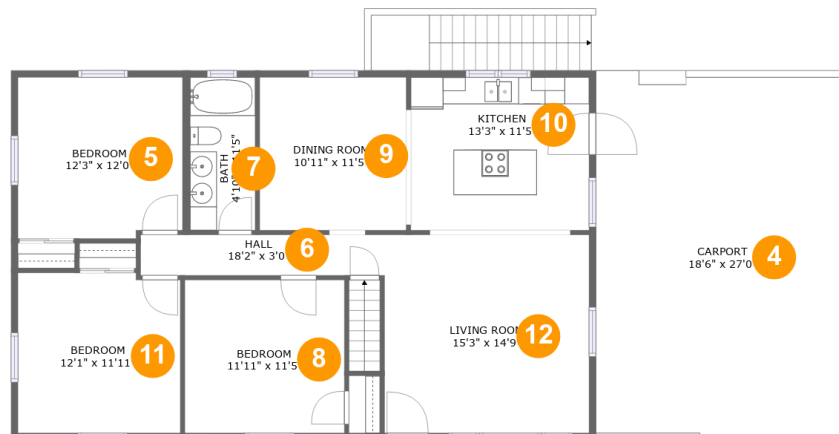

 **2** Floors

 **1,197** Gross living area sqft

 **2,889** Total sqft

2483 Callaway Road, Rocky Mount, Franklin County,
Virginia, United States, 24151

Room dimensions

Floor 1

Total sqft: 1197

Living area: 0

#		Dimensions	sqft	Counted as living area
1	Outdoor	4'4" x 4'2"	18 sq. ft	No
2	Basement	42'7" x 26'6"	1057 sq. ft	No
3	W.I.C.	8'1" x 7'9"	62 sq. ft	No

2483 Callaway Road, Rocky Mount, Franklin County, Virginia, United States, 24151

9 Floor 2 - Dining Room

Dimensions: 10'11" x 11'5"
Area: 124 sq. ft
Counted as living area: Yes

Heated: Yes
Finished: Yes
Enclosed: Yes
Contiguous: Yes
Permitted: Yes
Wet space: No
Addition: No
Conversion: No

**2483 Callaway Road, Rocky Mount, Franklin County,
Virginia, United States, 24151**

12 Floor 2 - Living Room

Dimensions: 15'3" x 14'9"
Area: 225 sq. ft
Counted as living area: Yes

Heated: Yes
Finished: Yes
Enclosed: Yes
Contiguous: Yes
Permitted: Yes
Wet space: No
Addition: No
Conversion: No