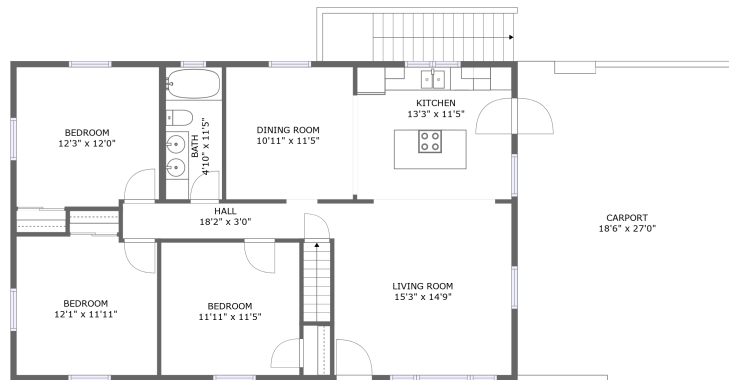

2483 Callaway Road, Rocky Mount, Franklin County, Virginia, United States, 24151

FLOOR 2