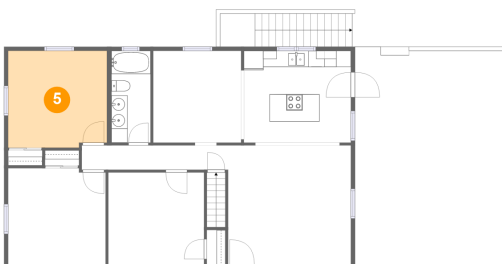

4 Floor 2 - Carport

Dimensions: 18'6" x 27'0"
Area: 495 sq. ft
Counted as living area: No

Heated: No
Finished: Yes
Enclosed: No
Contiguous: Yes
Permitted: Yes
Wet space: No
Addition: No
Conversion: No

5 Floor 2 - Bedroom