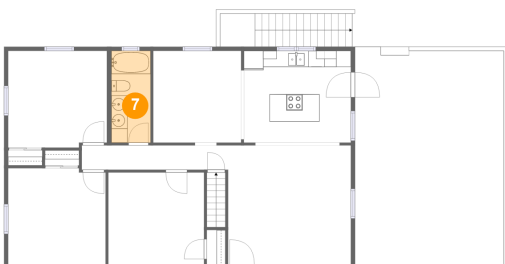

7 Floor 2 - Bath

Dimensions: 4'10" x 11'5"
Area: 55 sq. ft
Counted as living area: Yes

Heated: Yes
Finished: Yes
Enclosed: Yes
Contiguous: Yes
Permitted: Yes
Wet space: Yes
Addition: No
Conversion: No