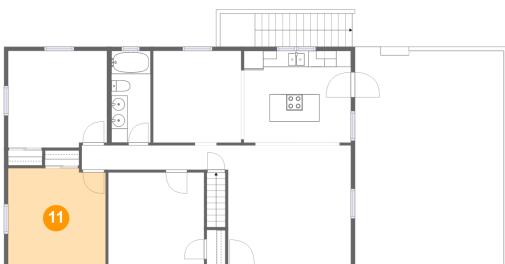

11 Floor 2 - Bedroom

Dimensions: 12'1" x 11'11"
Area: 143 sq. ft
Counted as living area: Yes

Heated: Yes
Finished: Yes
Enclosed: Yes
Contiguous: Yes
Permitted: Yes
Wet space: No
Addition: No
Conversion: No