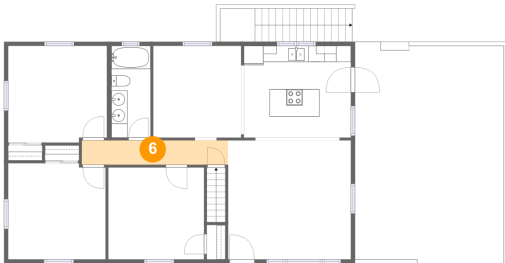

2483 Callaway Road, Rocky Mount, Franklin County, Virginia, United States, 24151

6 Floor 2 - Hall

Dimensions: 18'2" x 3'0"
Area: 55 sq. ft
Counted as living area: Yes

Heated: Yes
Finished: Yes
Enclosed: Yes
Contiguous: Yes
Permitted: Yes
Wet space: No
Addition: No
Conversion: No