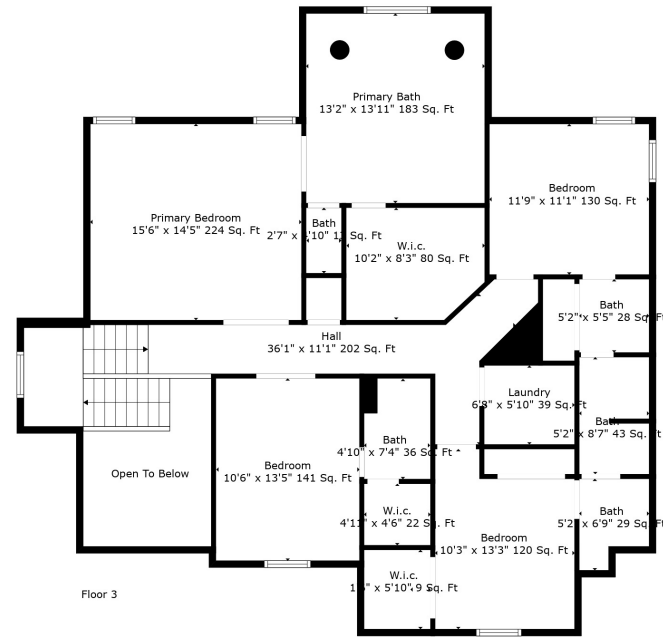

Floor 2

Floor 3

Floor 1

Total scanned area: 3991 sq. ft

Total scanned area: 3991 sq. ft

Total scanned area: 3991 sq. ft

Measurements Are Calculated By Cubicasa Technology. Deemed Highly Reliable But Not Guaranteed.

Total scanned area: 3991 sq. ft

Measurements Are Calculated By Cubicasa Technology. Deemed Highly Reliable But Not Guaranteed.