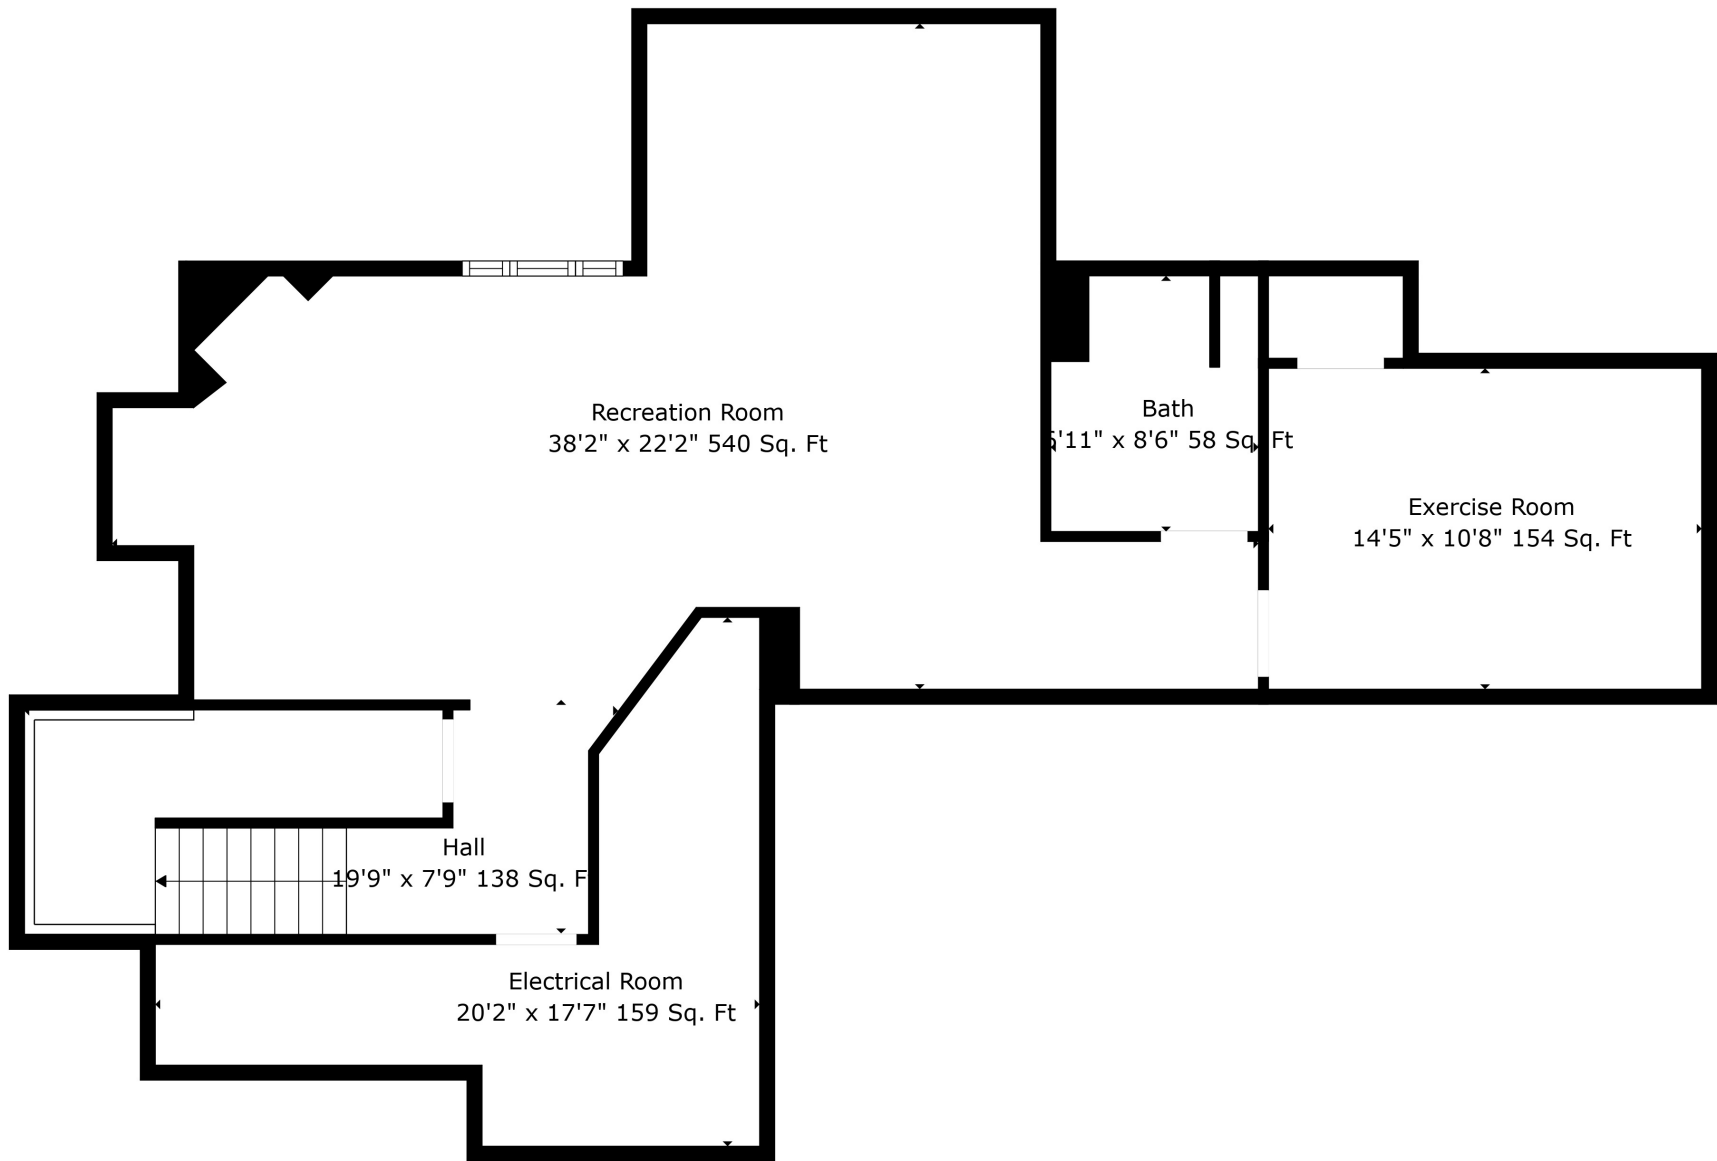

Floor 2

Floor 3

Floor 1

Total scanned area: 3991 sq. ft

Total scanned area: 3991 sq. ft

Total scanned area: 3991 sq. ft

Measurements Are Calculated By Cubicasa Technology. Deemed Highly Reliable But Not Guaranteed.

Total scanned area: 3991 sq. ft

Measurements Are Calculated By Cubicasa Technology. Deemed Highly Reliable But Not Guaranteed.