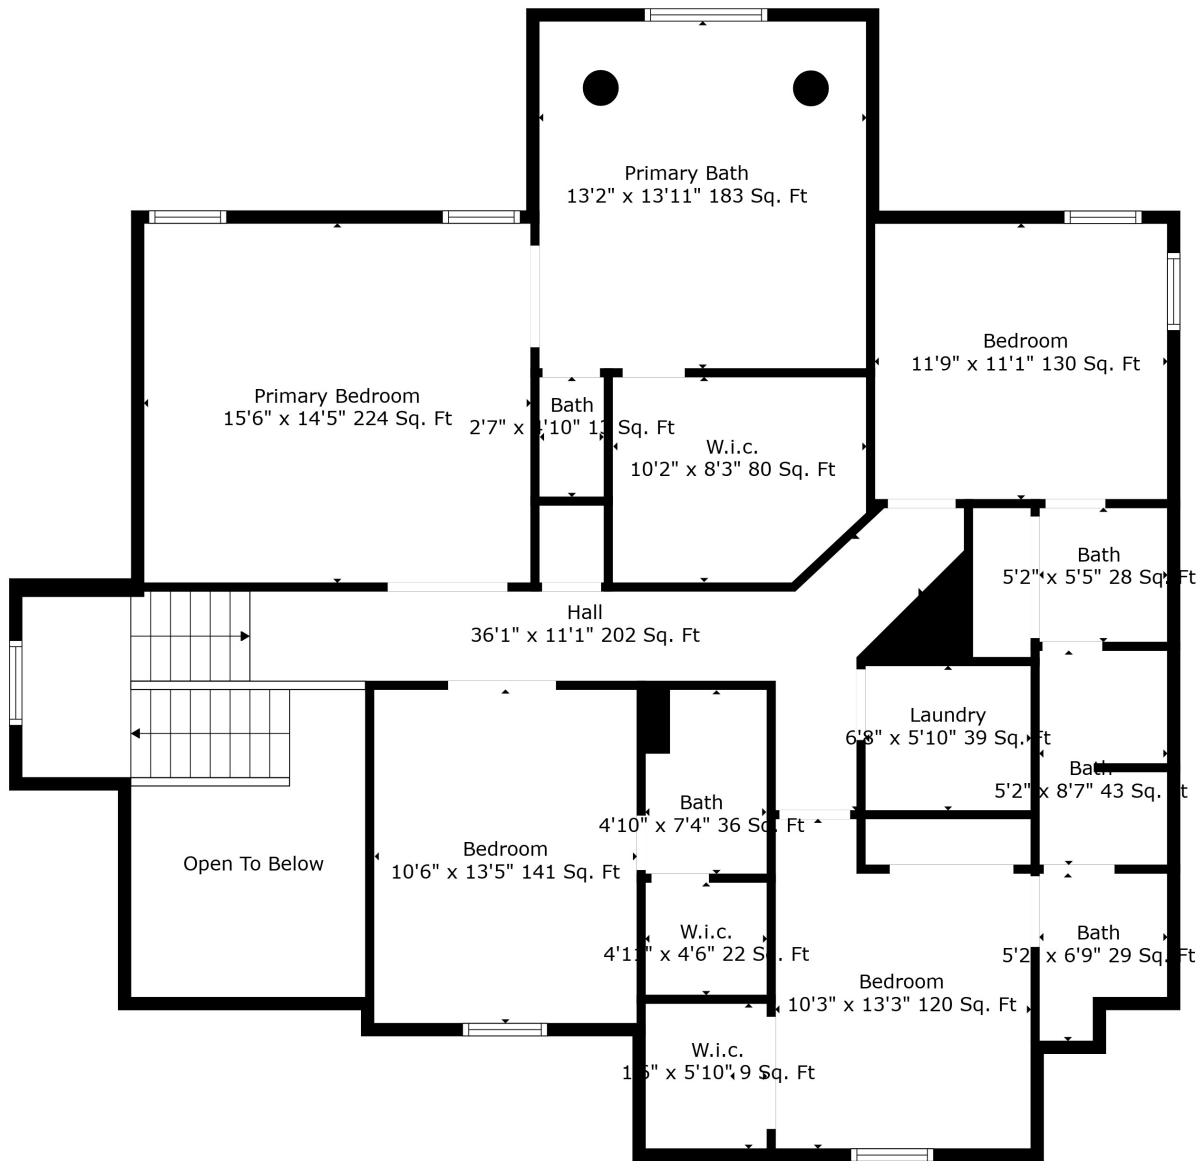

Floor 2

Floor 3

Floor 1

Total scanned area: 3991 sq. ft

Total scanned area: 3991 sq. ft

Total scanned area: 3991 sq. ft

Measurements Are Calculated By Cubicasa Technology. Deemed Highly Reliable But Not Guaranteed.

Total scanned area: 3991 sq. ft

Measurements Are Calculated By Cubicasa Technology. Deemed Highly Reliable But Not Guaranteed.