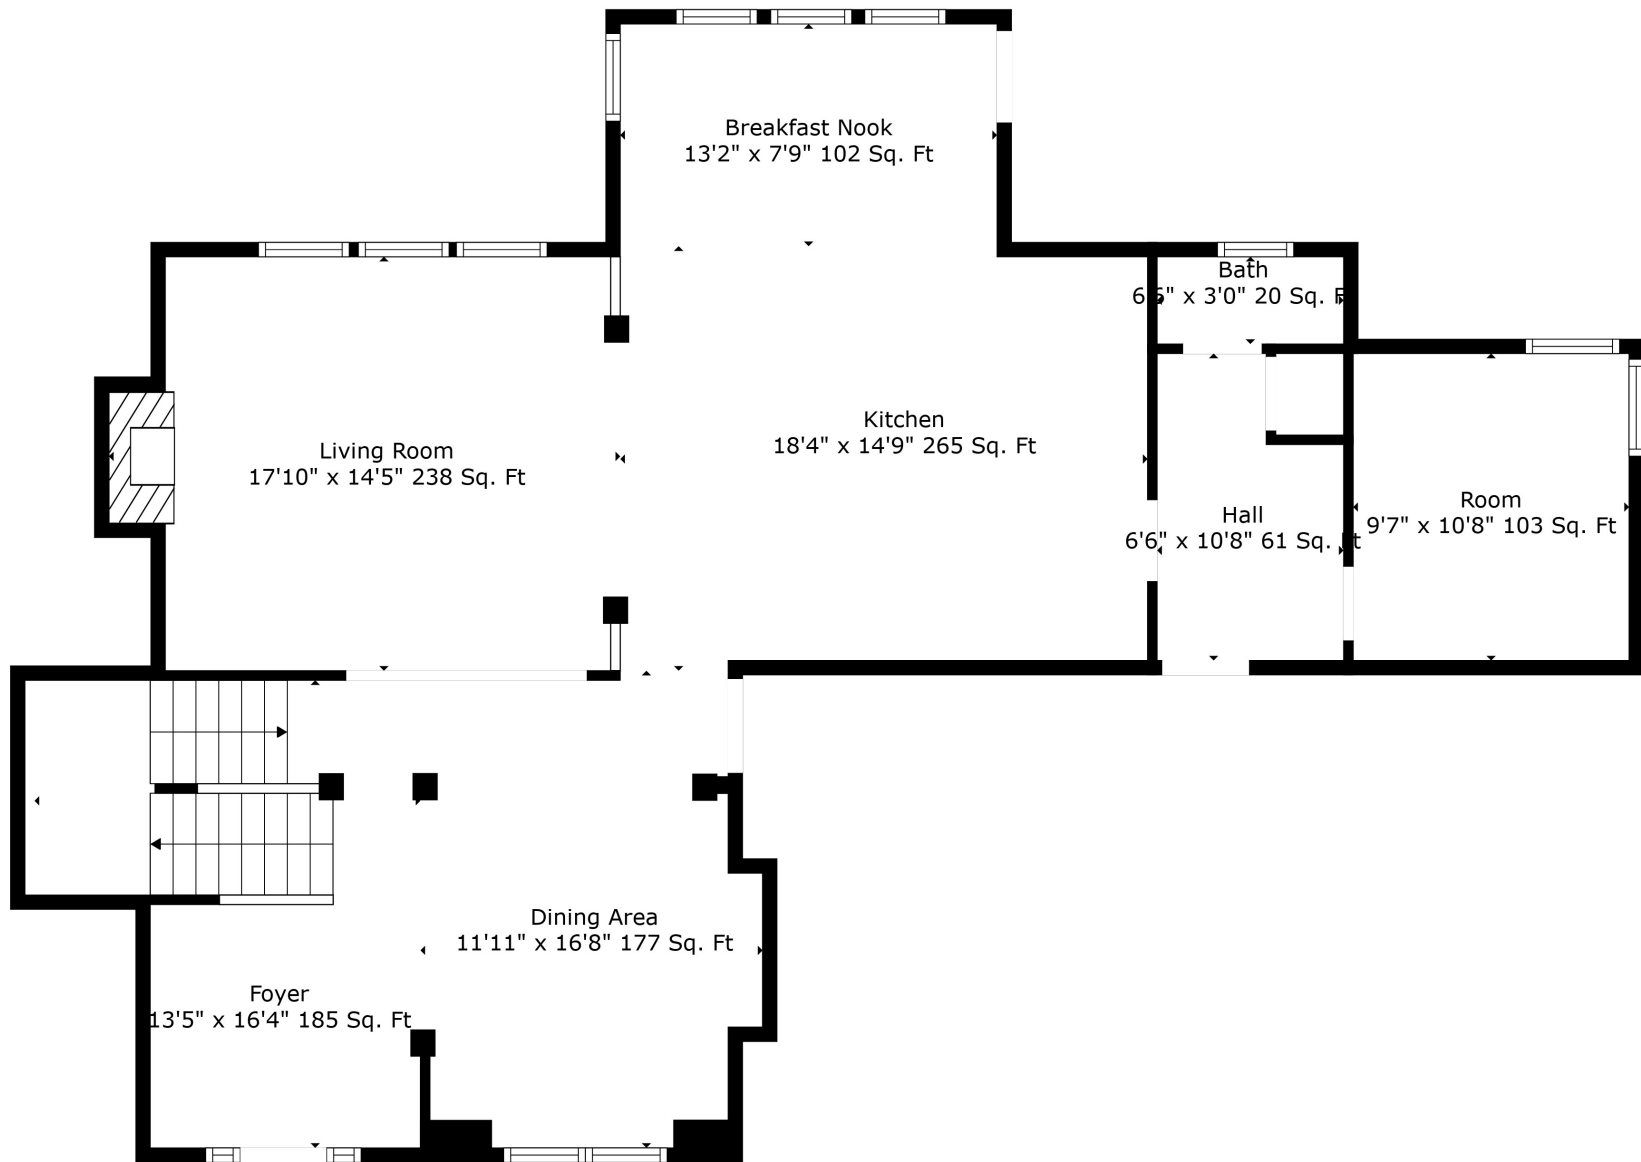

Floor 2

Floor 3

Floor 1

Total scanned area: 3991 sq. ft

Total scanned area: 3991 sq. ft

Total scanned area: 3991 sq. ft

Measurements Are Calculated By Cubicasa Technology. Deemed Highly Reliable But Not Guaranteed.

Total scanned area: 3991 sq. ft

Measurements Are Calculated By Cubicasa Technology. Deemed Highly Reliable But Not Guaranteed.