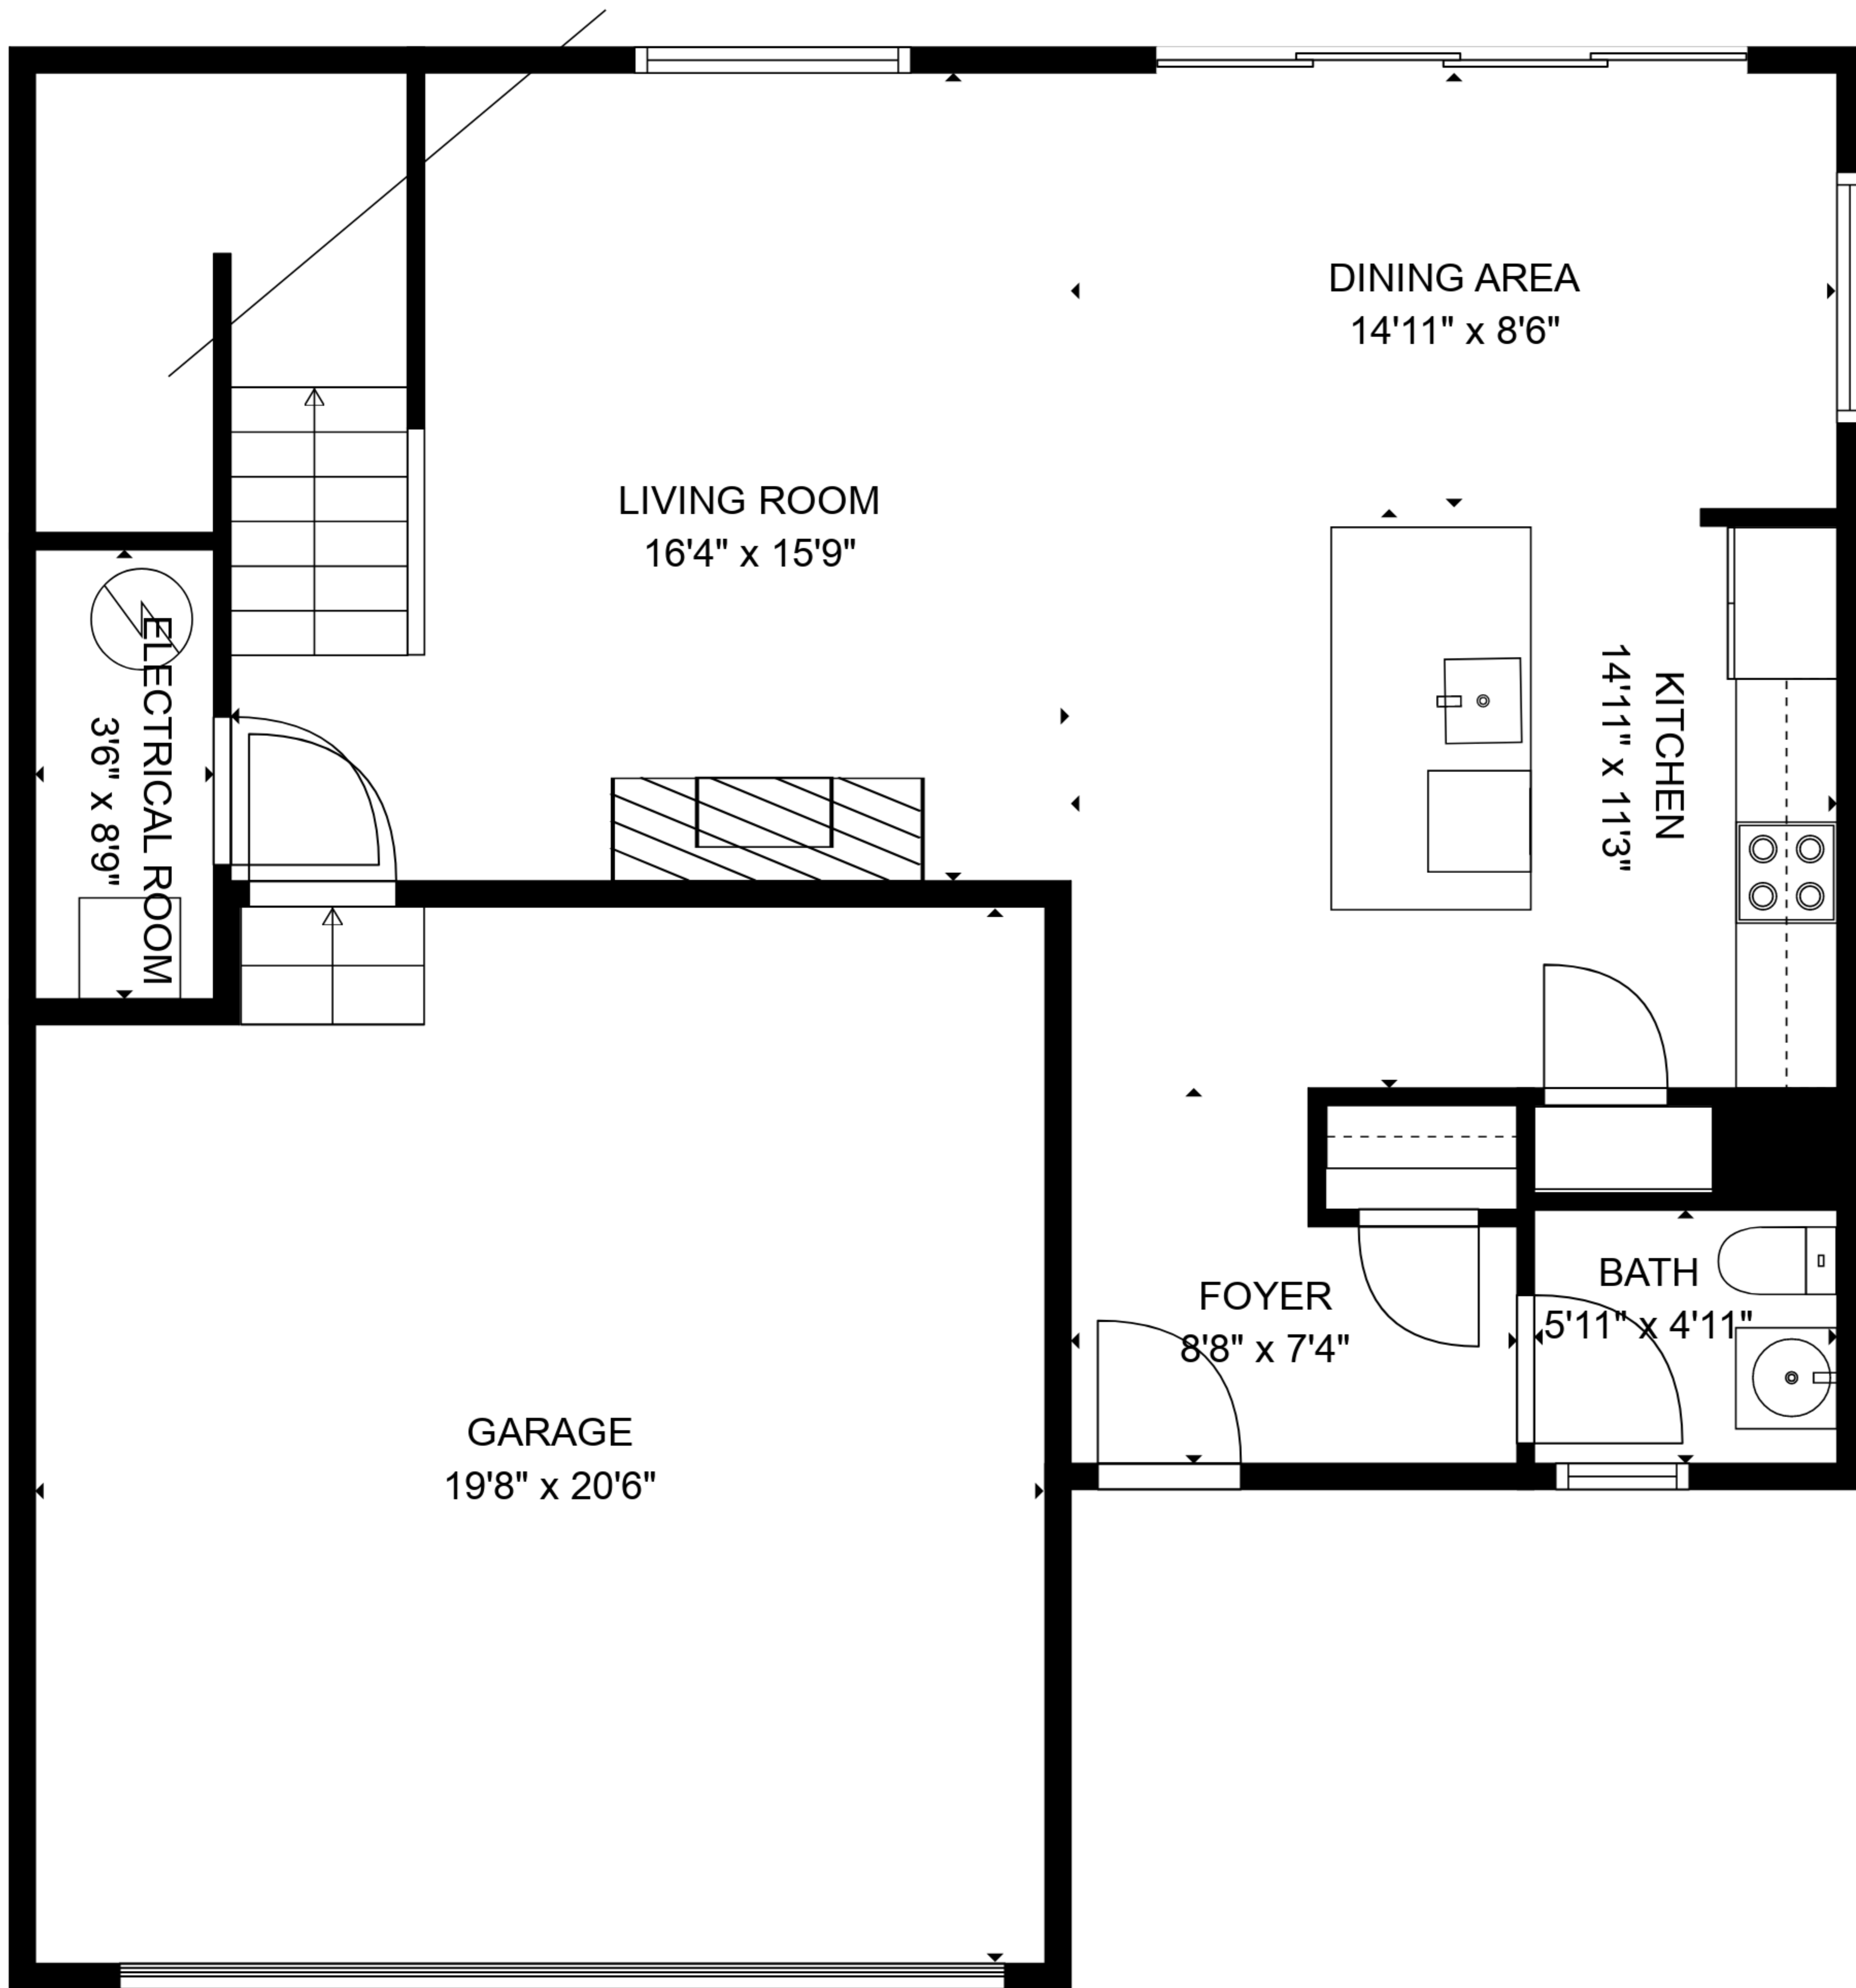

TOTAL: 1764 sq. ft

FLOOR 1: 701 sq. ft, FLOOR 2: 1063 sq. ft

EXCLUDED AREAS: GARAGE: 396 sq. ft, ELECTRICAL ROOM: 30 sq. ft

SIZES AND DIMENSIONS ARE APPROXIMATE, ACTUAL MAY VARY.

TOTAL: 1764 sq. ft

FLOOR 1: 701 sq. ft, FLOOR 2: 1063 sq. ft

EXCLUDED AREAS: GARAGE: 396 sq. ft, ELECTRICAL ROOM: 30 sq. ft

SIZES AND DIMENSIONS ARE APPROXIMATE, ACTUAL MAY VARY.

FLOOR 1

FLOOR 2

TOTAL: 1764 sq. ft
 FLOOR 1: 701 sq. ft, FLOOR 2: 1063 sq. ft
 EXCLUDED AREAS: GARAGE: 396 sq. ft, ELECTRICAL ROOM: 30 sq. ft

SIZES AND DIMENSIONS ARE APPROXIMATE, ACTUAL MAY VARY.