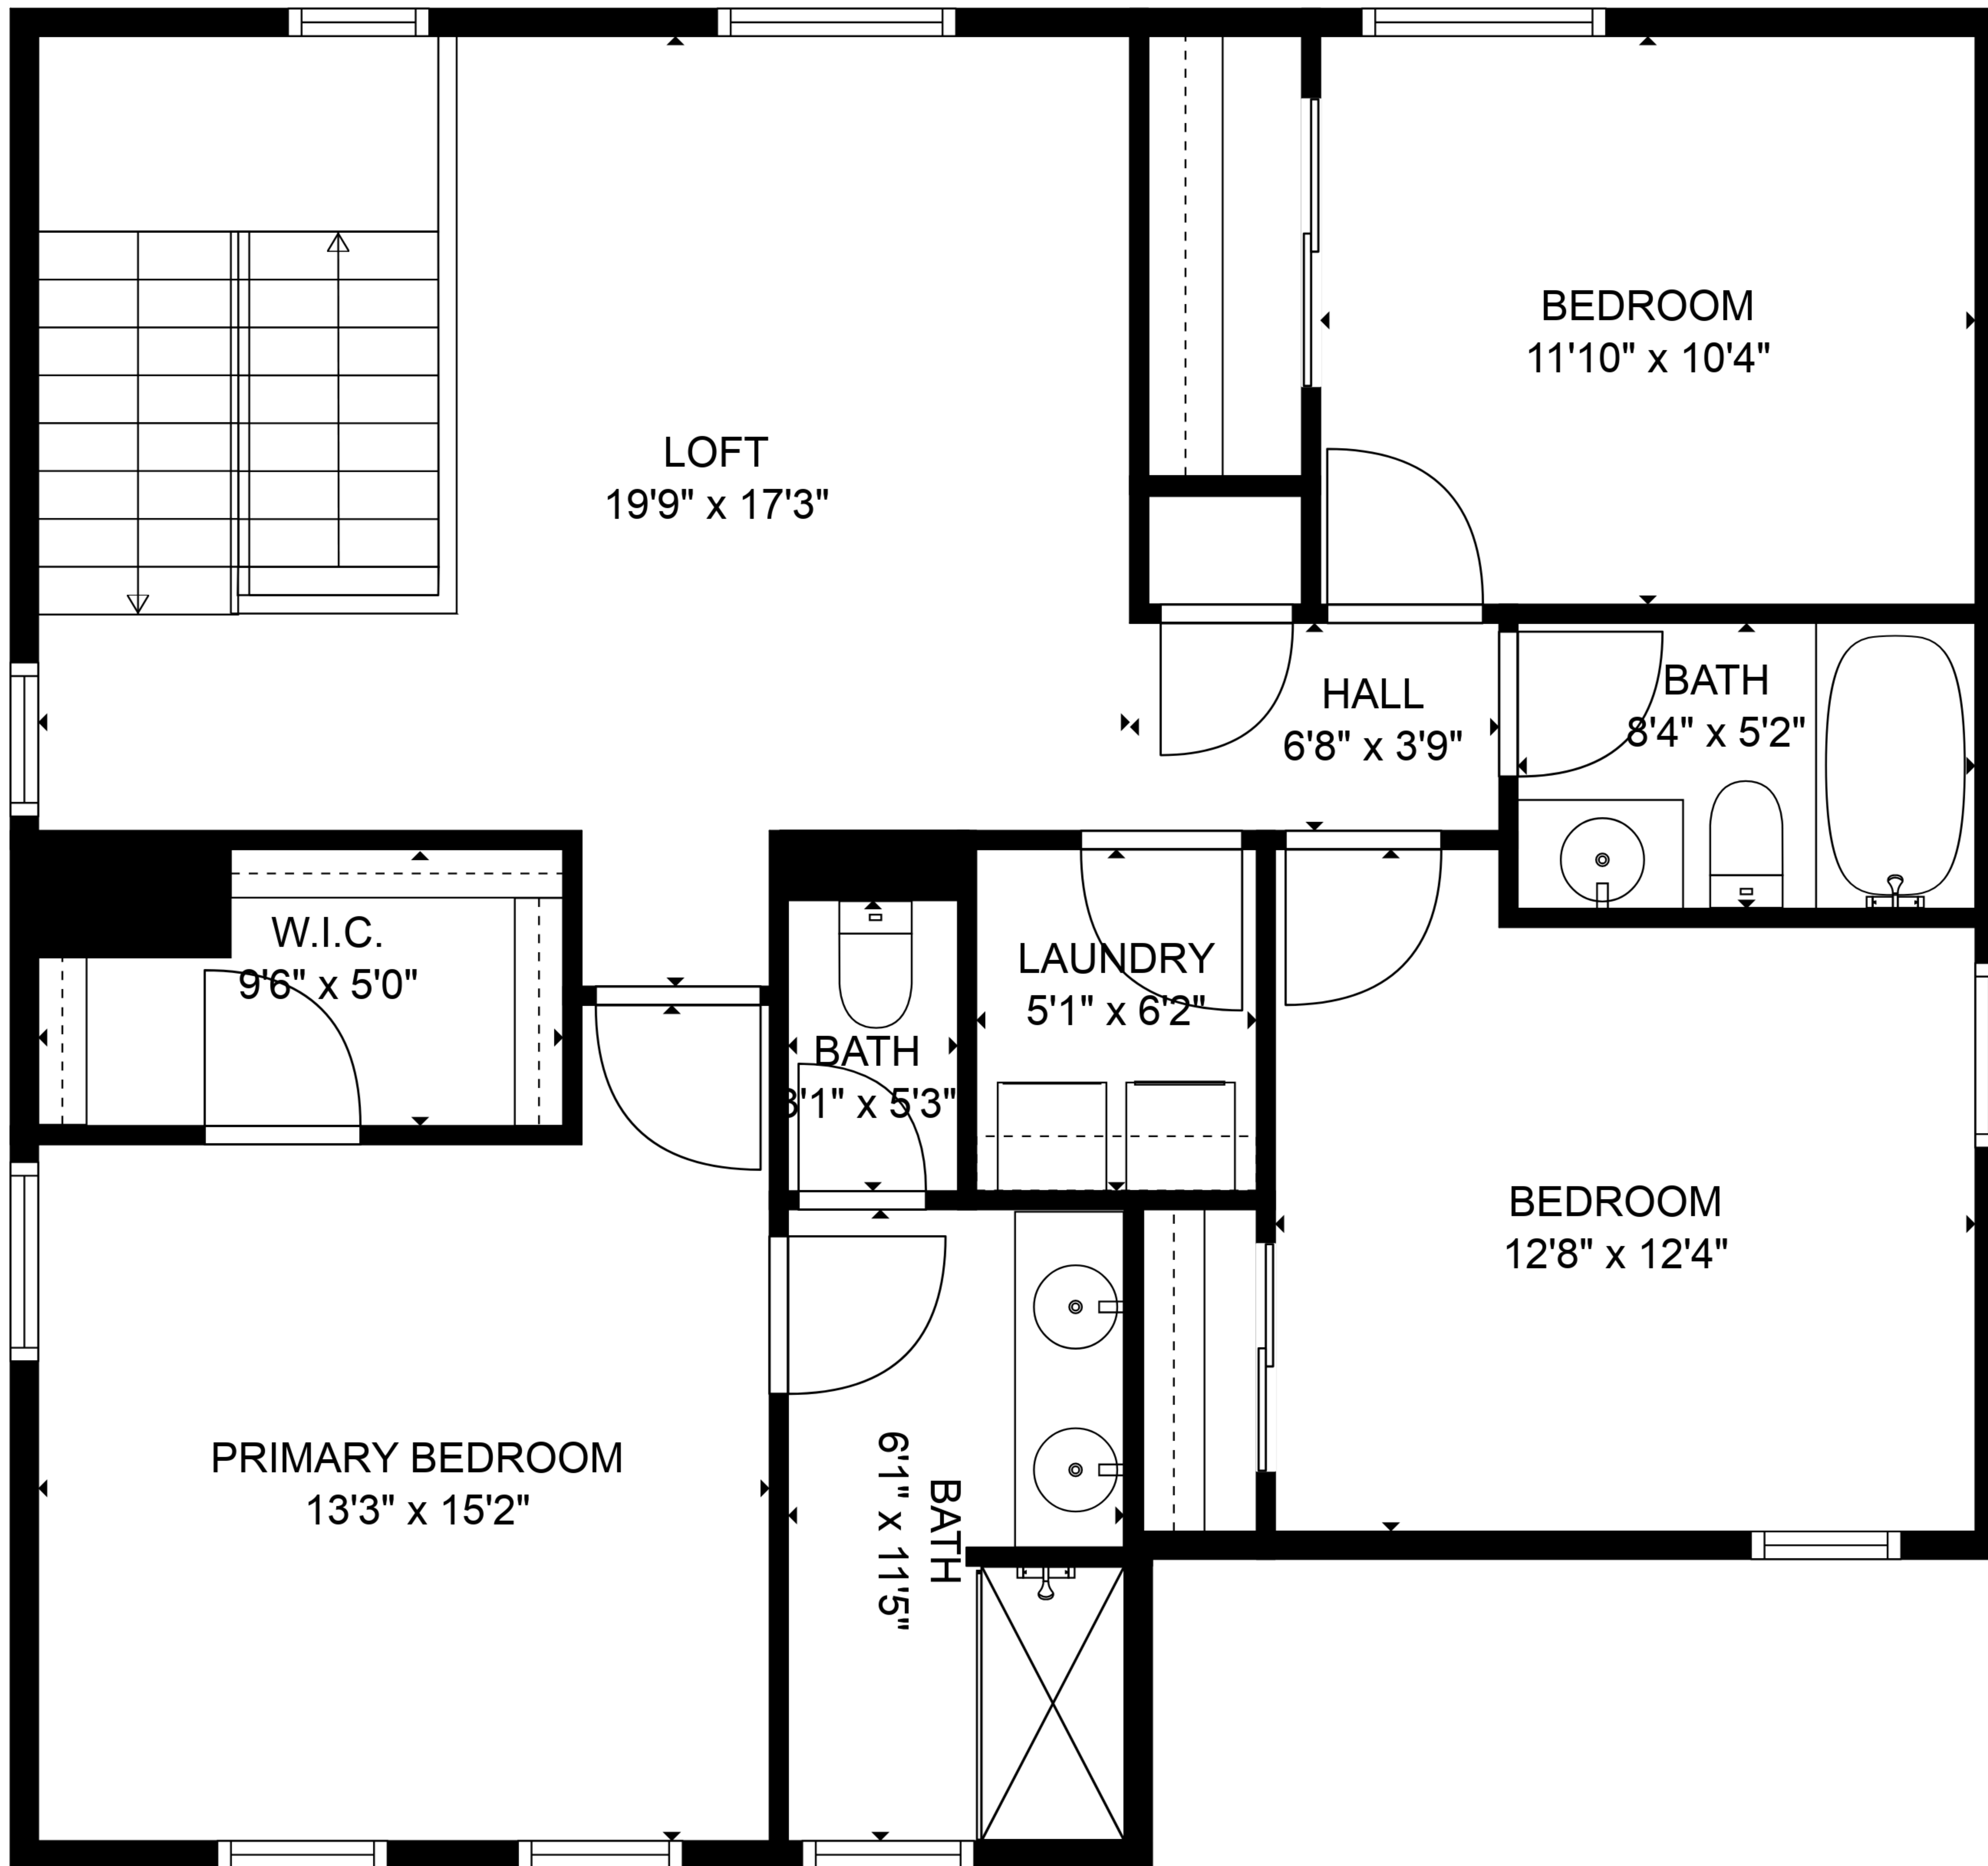

TOTAL: 1764 sq. ft

FLOOR 1: 701 sq. ft, FLOOR 2: 1063 sq. ft

EXCLUDED AREAS: GARAGE: 396 sq. ft, ELECTRICAL ROOM: 30 sq. ft

SIZES AND DIMENSIONS ARE APPROXIMATE, ACTUAL MAY VARY.

TOTAL: 1764 sq. ft

FLOOR 1: 701 sq. ft, FLOOR 2: 1063 sq. ft

EXCLUDED AREAS: GARAGE: 396 sq. ft, ELECTRICAL ROOM: 30 sq. ft

SIZES AND DIMENSIONS ARE APPROXIMATE, ACTUAL MAY VARY.

FLOOR 1

FLOOR 2

TOTAL: 1764 sq. ft
 FLOOR 1: 701 sq. ft, FLOOR 2: 1063 sq. ft
 EXCLUDED AREAS: GARAGE: 396 sq. ft, ELECTRICAL ROOM: 30 sq. ft

SIZES AND DIMENSIONS ARE APPROXIMATE, ACTUAL MAY VARY.