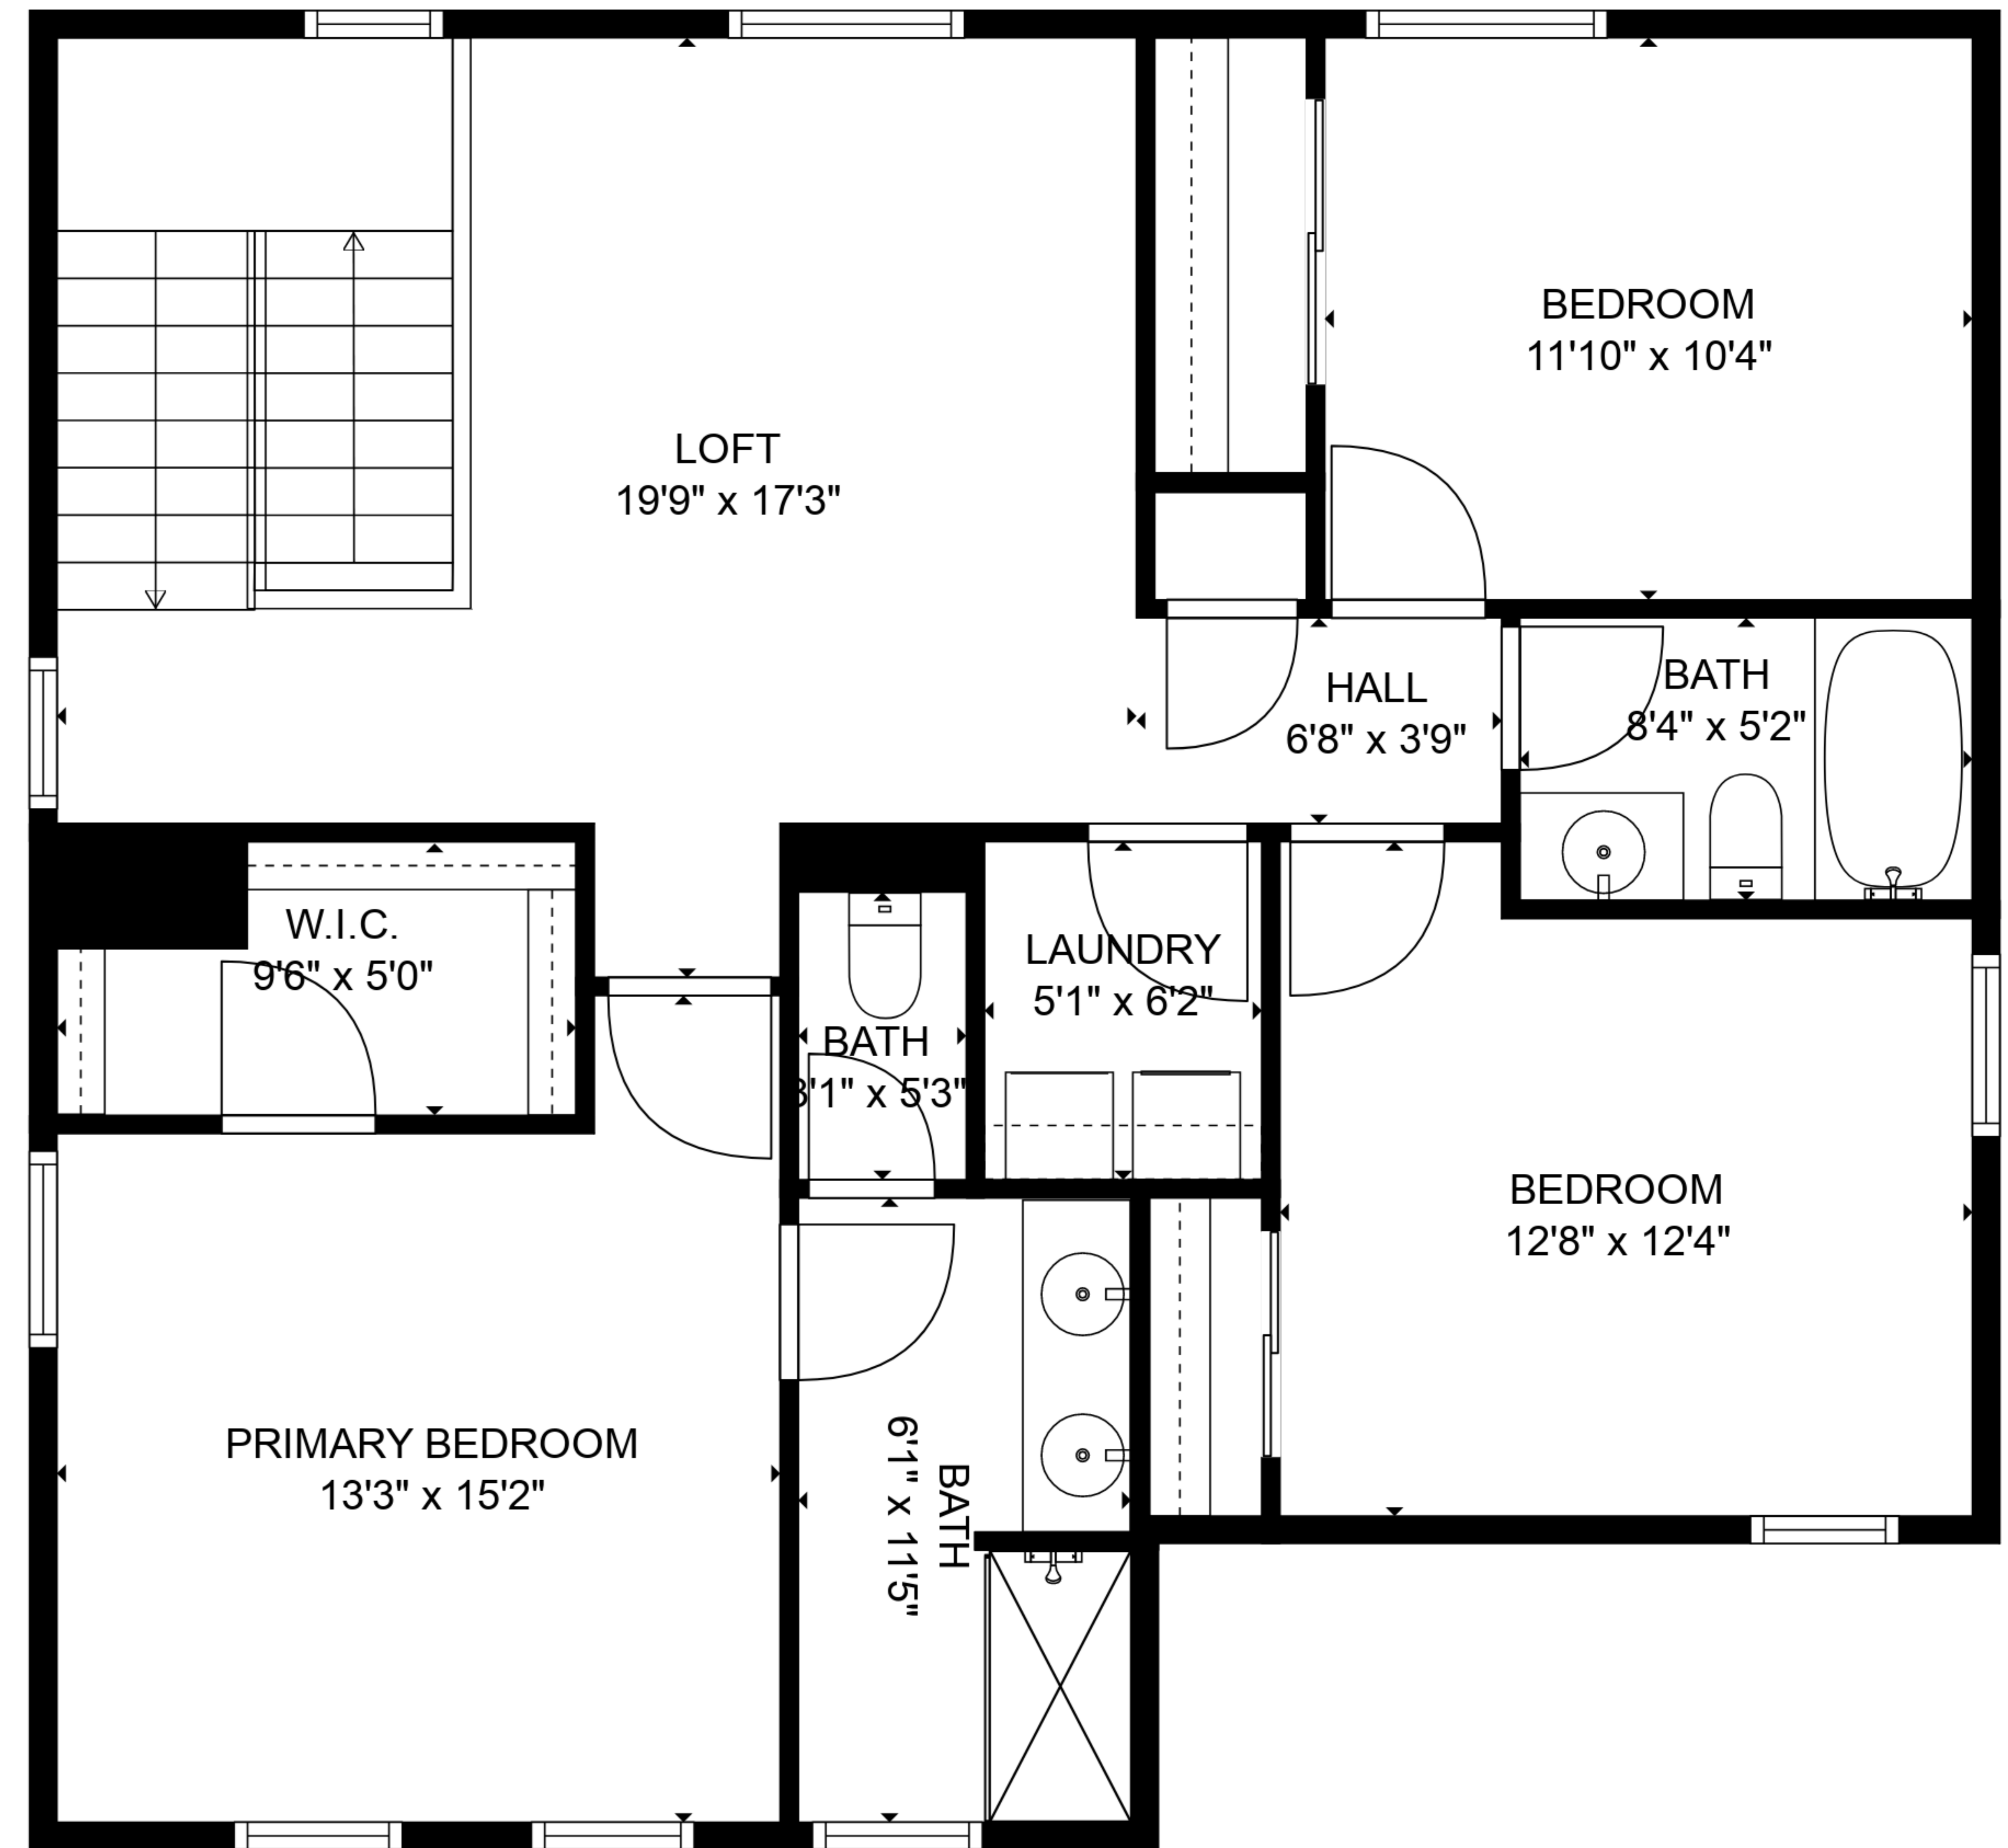

TOTAL: 1764 sq. ft

FLOOR 1: 701 sq. ft, FLOOR 2: 1063 sq. ft

EXCLUDED AREAS: GARAGE: 396 sq. ft, ELECTRICAL ROOM: 30 sq. ft

SIZES AND DIMENSIONS ARE APPROXIMATE, ACTUAL MAY VARY.

TOTAL: 1764 sq. ft

FLOOR 1: 701 sq. ft, FLOOR 2: 1063 sq. ft

EXCLUDED AREAS: GARAGE: 396 sq. ft, ELECTRICAL ROOM: 30 sq. ft

SIZES AND DIMENSIONS ARE APPROXIMATE, ACTUAL MAY VARY.

FLOOR 1

FLOOR 2

TOTAL: 1764 sq. ft
 FLOOR 1: 701 sq. ft, FLOOR 2: 1063 sq. ft
 EXCLUDED AREAS: GARAGE: 396 sq. ft, ELECTRICAL ROOM: 30 sq. ft

SIZES AND DIMENSIONS ARE APPROXIMATE, ACTUAL MAY VARY.