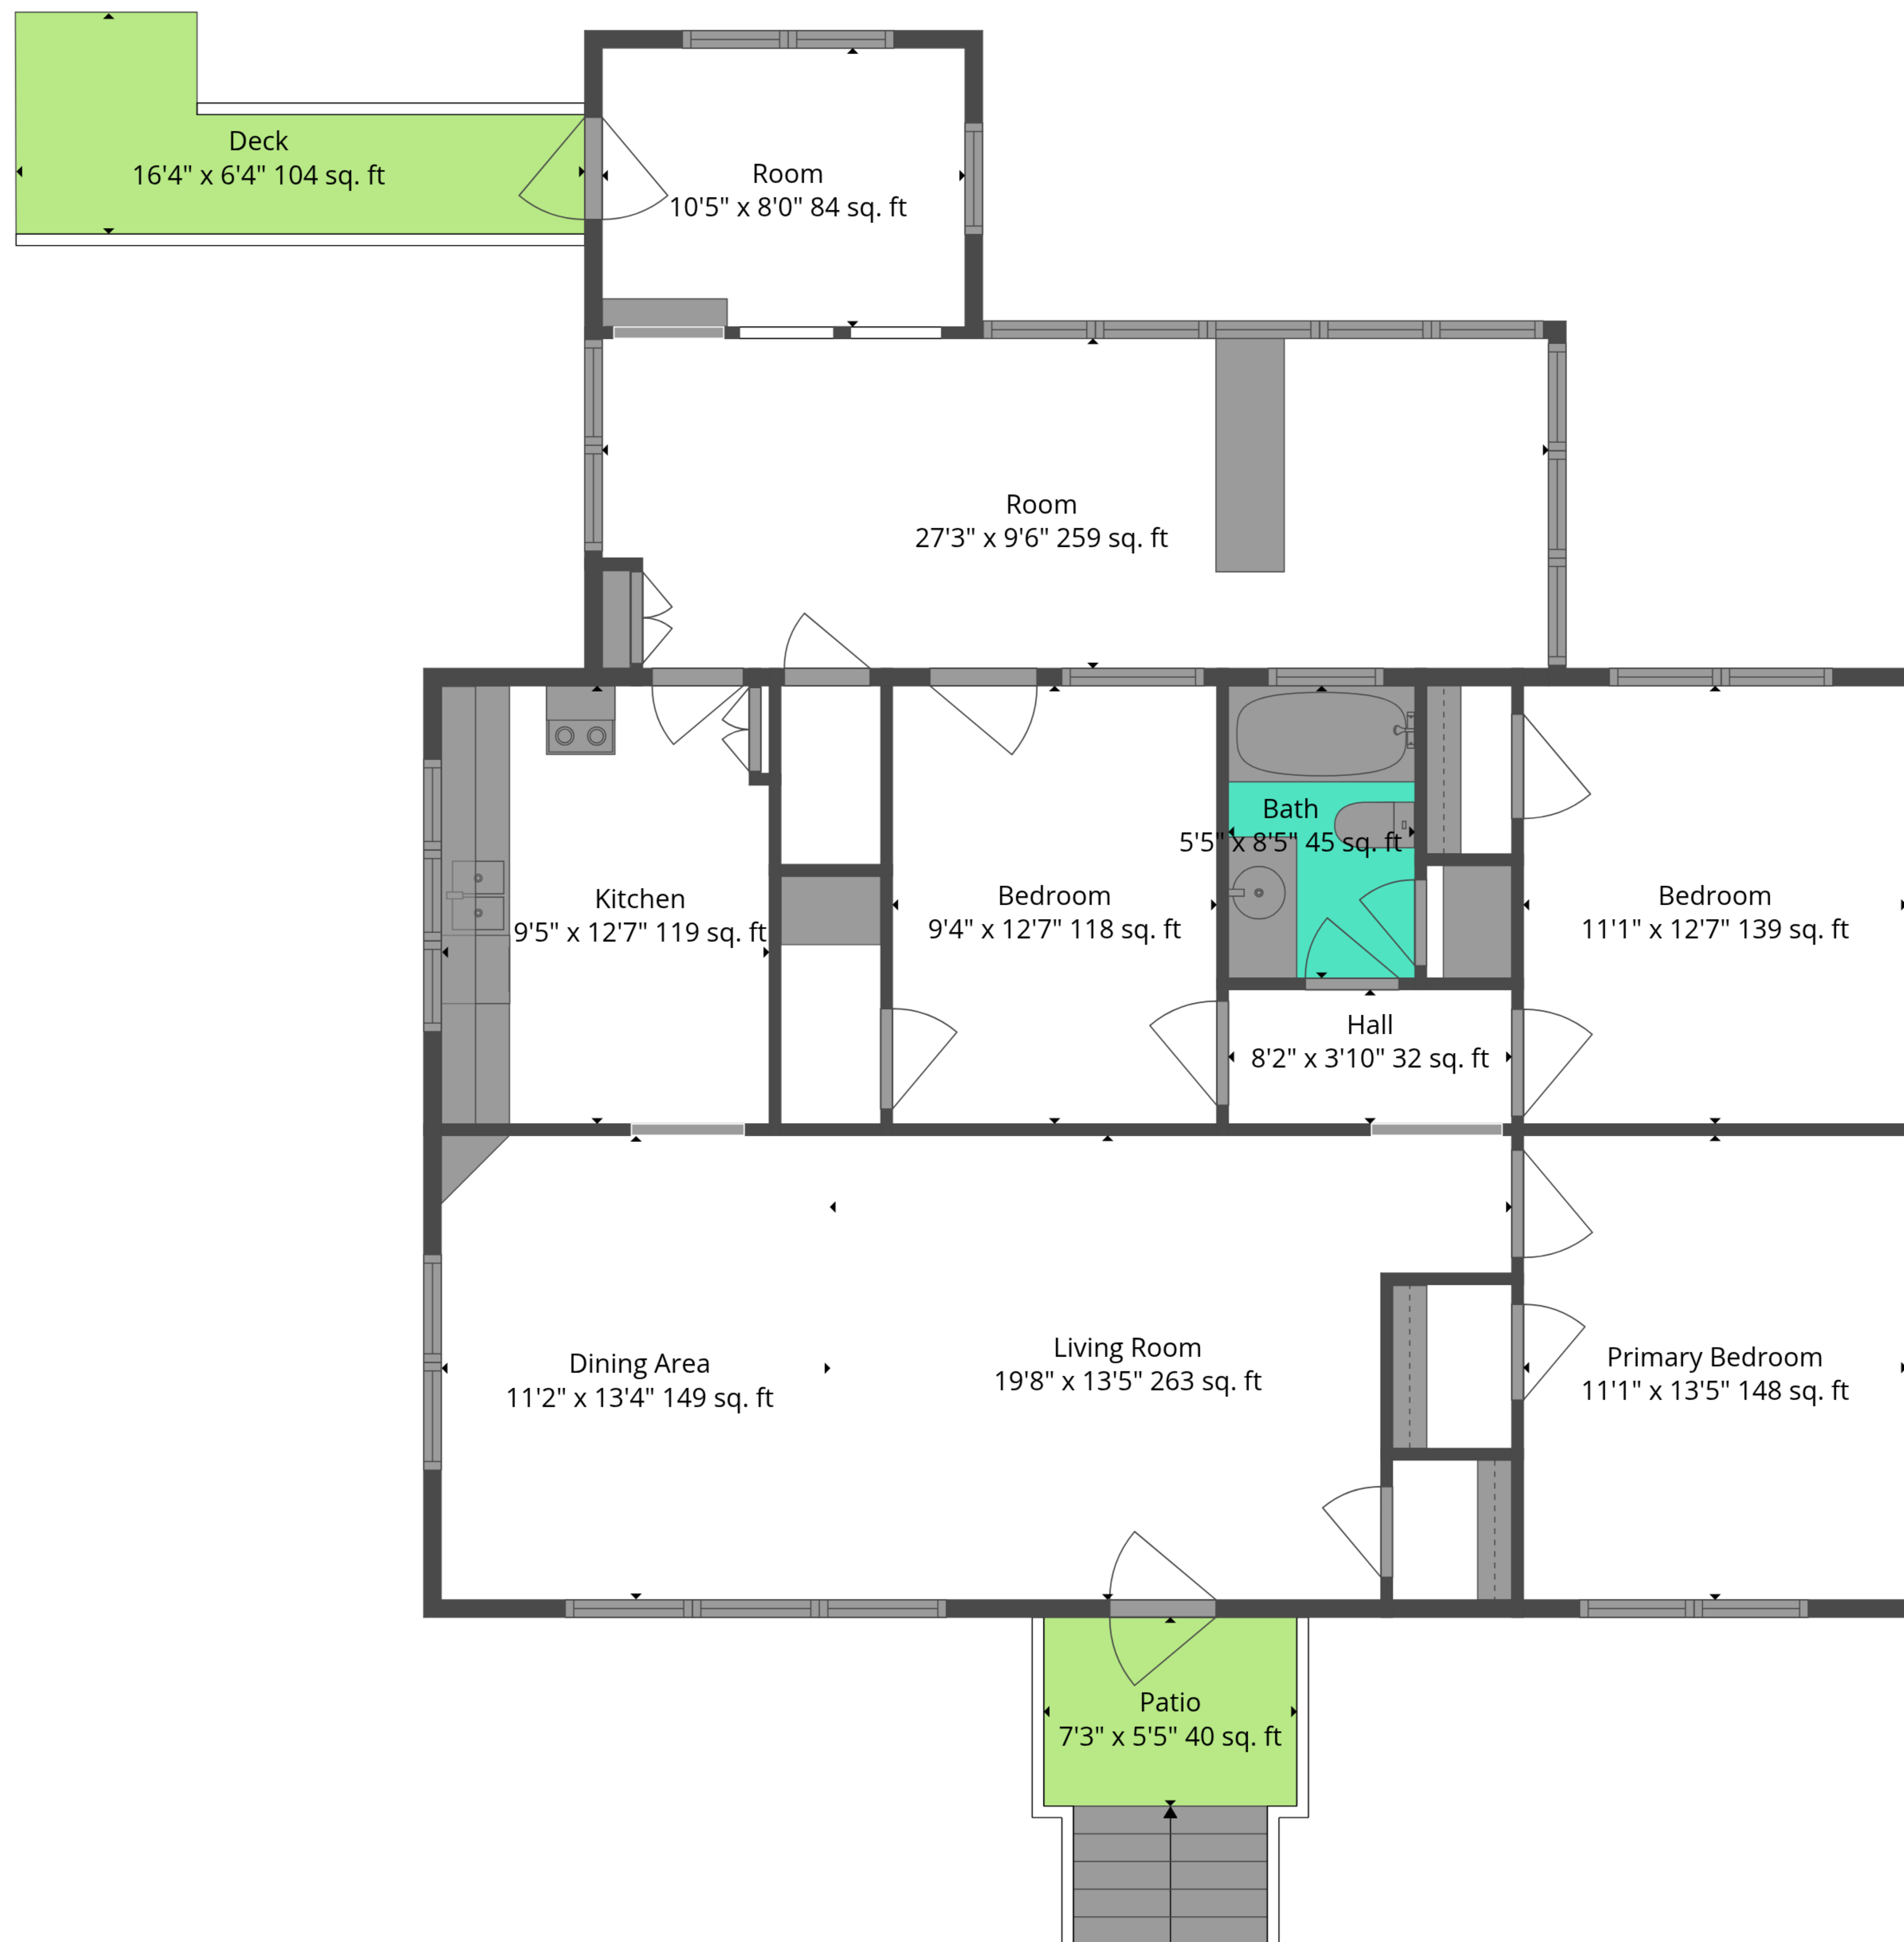

TOTAL: 1386 sq. ft

1st floor: 1386 sq. ft

EXCLUDED AREAS: ROOM: 86 sq. ft, DECK: 72 sq. ft, PATIO: 40 sq. ft,

WALLS: 89 sq. ft

TOTAL: 1386 sq. ft

1st floor: 1386 sq. ft

EXCLUDED AREAS: ROOM: 86 sq. ft, DECK: 72 sq. ft, PATIO: 40 sq. ft,

WALLS: 89 sq. ft