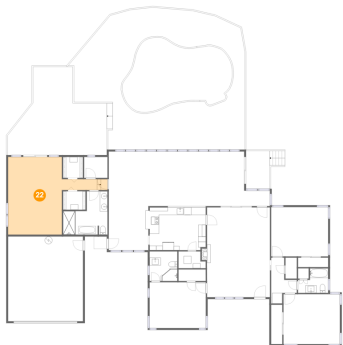

22 Floor 1 - Primary Bedroom

Dimensions: 23'6" x 20'6"
Area: 326 sq. ft
Counted as Living Area:
Yes

Heated: Yes
Finished: Yes
Enclosed: Yes
Contiguous:
Yes
Permitted: Yes
Wet Space: No
Addition: No
Conversion: No