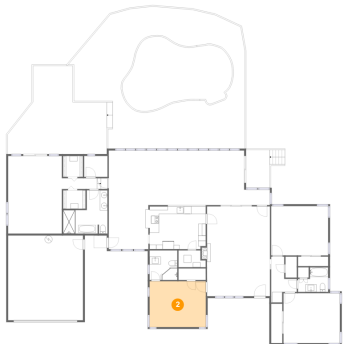

2 Floor 1 - Bedroom

Dimensions: 14'10" x 12'1"
Area: 180 sq. ft
Counted as Living Area:
Yes

Heated: Yes
Finished: Yes
Enclosed: Yes
Contiguous:
Yes
Permitted: Yes
Wet Space: No
Addition: No
Conversion: No