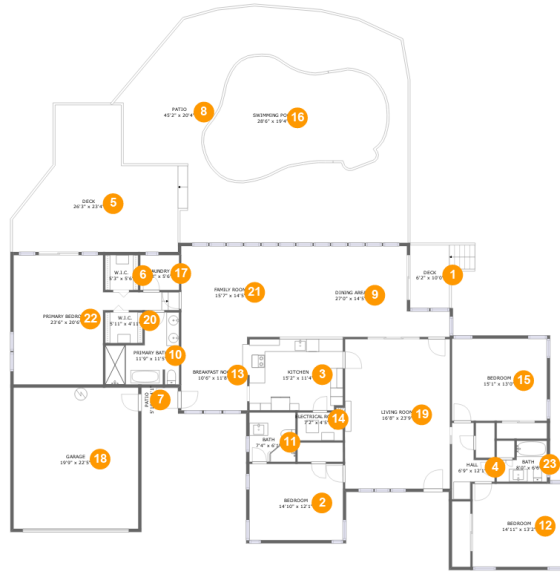

326 Overbrook Drive, Belleair, Pinellas County, Florida, United States, 33756

Room Dimensions

Floor 1

Total sqft: 4295

Living area: 2814

#	Room name	Dimensions	Area (sqft)	Counted as Living Area
1	Deck	6'2" x 10'0"	62 sq. ft	No
2	Bedroom	14'10" x 12'1"	180 sq. ft	Yes
3	Kitchen	15'2" x 11'4"	168 sq. ft	Yes
4	Hall	6'9" x 12'1"	52 sq. ft	Yes
5	Deck	26'3" x 23'4"	431 sq. ft	No
6	W.i.c.	5'3" x 5'6"	29 sq. ft	Yes
7	Patio	5'10" x 4'1"	24 sq. ft	No
8	Patio	45'2" x 20'4"	878 sq. ft	No
9	Dining Area	27'0" x 14'5"	322 sq. ft	Yes
10	Primary Bath	11'9" x 11'5"	101 sq. ft	Yes
11	Bath	7'4" x 6'1"	57 sq. ft	Yes

Scan captured on Fri, 20 Sep 2024 22:49:33 GMT

Information is calculated by CubiCasa technology; deemed highly reliable but not guaranteed.