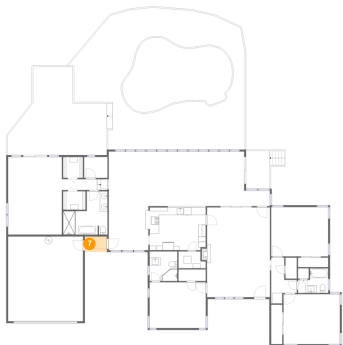

7 Floor 1 - Patio

Dimensions: 5'10" x 4'1"
Area: 24 sq. ft
Counted as Living Area: No

Heated: No
Finished: Yes
Enclosed: No
Contiguous: Yes
Permitted: Yes
Wet Space: No
Addition: No
Conversion: No