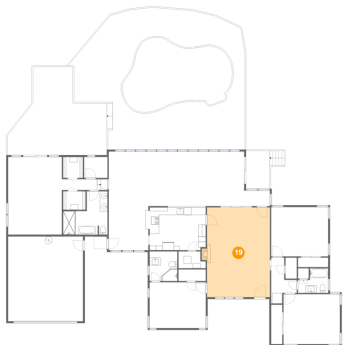

19 Floor 1 - Living Room

Dimensions: 16'8" x 23'9"
Area: 399 sq. ft
Counted as Living Area:
Yes

Heated: Yes
Finished: Yes
Enclosed: Yes
Contiguous:
Yes
Permitted: Yes
Wet Space: No
Addition: No
Conversion: No