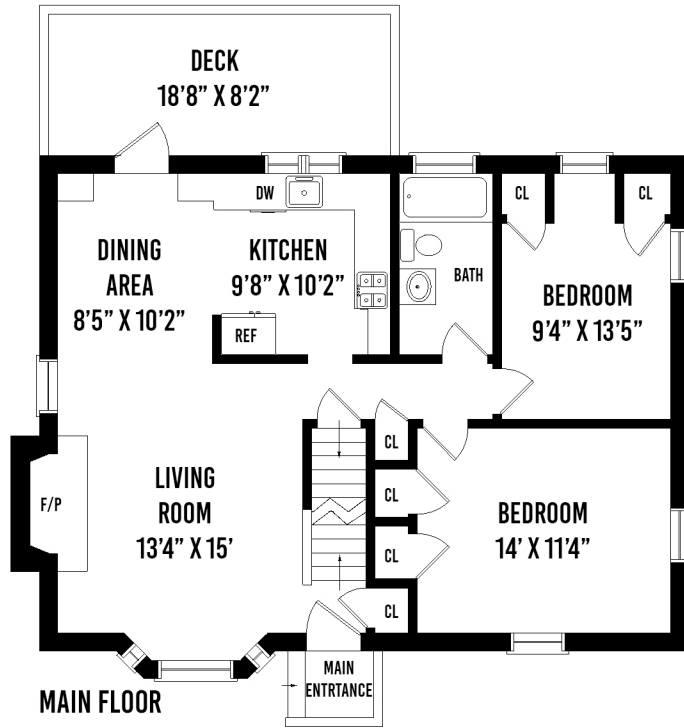

# 506 ARGYLE ROAD MINEOLA NY

PREPARED BY HOME MEDIA GROUP INC. TEL 212-731-2301

THIS FLOOR PLAN ILLUSTRATION IS AN APPROXIMATION OF EXISTING STRUCTURES AND FEATURES AND IS PROVIDED FOR CONVENIENCE ONLY WITH THE PERMISSION OF THE SELLER. ALL MEASUREMENTS ARE APPROXIMATE AND NOT GUARANTEED TO BE EXACT OR TO SCALE.