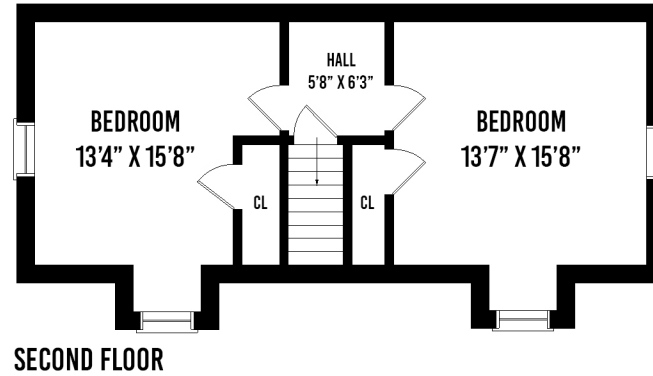

# 506 ARGYLE ROAD MINEOLA NY

PREPARED BY HOME MEDIA GROUP INC. TEL 212-731-2301

THIS FLOOR PLAN ILLUSTRATION IS AN APPROXIMATION OF EXISTING STRUCTURES AND FEATURES AND IS PROVIDED FOR CONVENIENCE ONLY WITH THE PERMISSION OF THE SELLER. ALL MEASUREMENTS ARE APPROXIMATE AND NOT GUARANTEED TO BE EXACT OR TO SCALE.