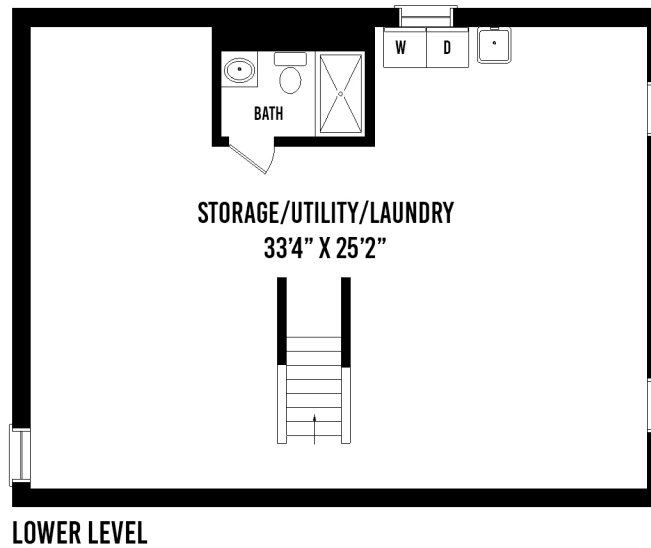

# 506 ARGYLE ROAD MINEOLA NY

PREPARED BY HOME MEDIA GROUP INC. TEL 212-731-2301

THIS FLOOR PLAN ILLUSTRATION IS AN APPROXIMATION OF EXISTING STRUCTURES AND FEATURES AND IS PROVIDED FOR CONVENIENCE ONLY WITH THE PERMISSION OF THE SELLER. ALL MEASUREMENTS ARE APPROXIMATE AND NOT GUARANTEED TO BE EXACT OR TO SCALE.