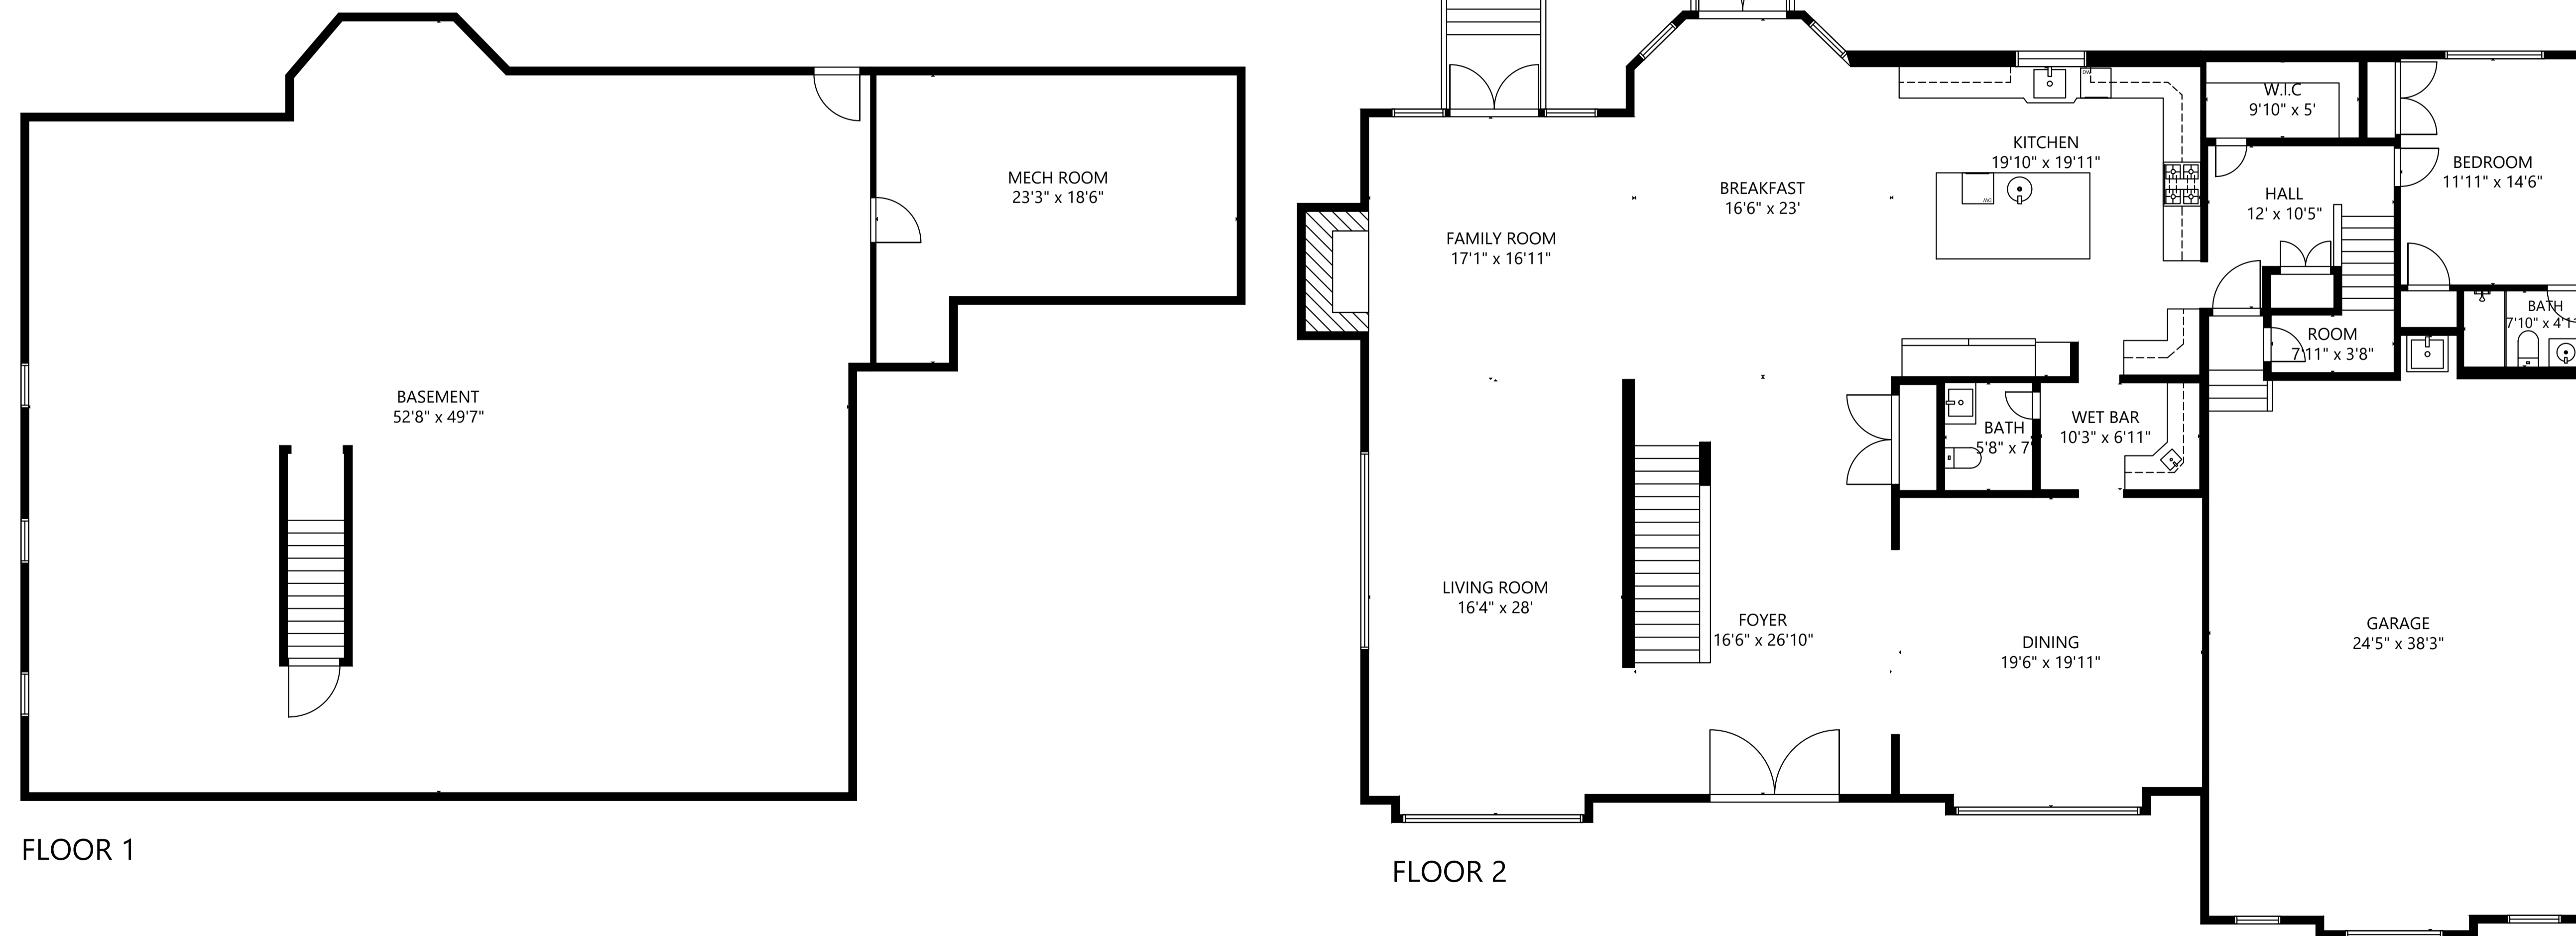

FLOOR 3

FLOOR 1

FLOOR 2

GROSS INTERNAL AREA
 TOTAL: 9,332 sq ft
 FLOOR 1: 2,801 sq ft, FLOOR 2: 2,999 sq ft
 FLOOR 3: 3,532 sq ft
 GARAGE: 875 sq ft

SIZE AND DIMENSIONS ARE APPROXIMATE, ACTUAL MAY VARY.