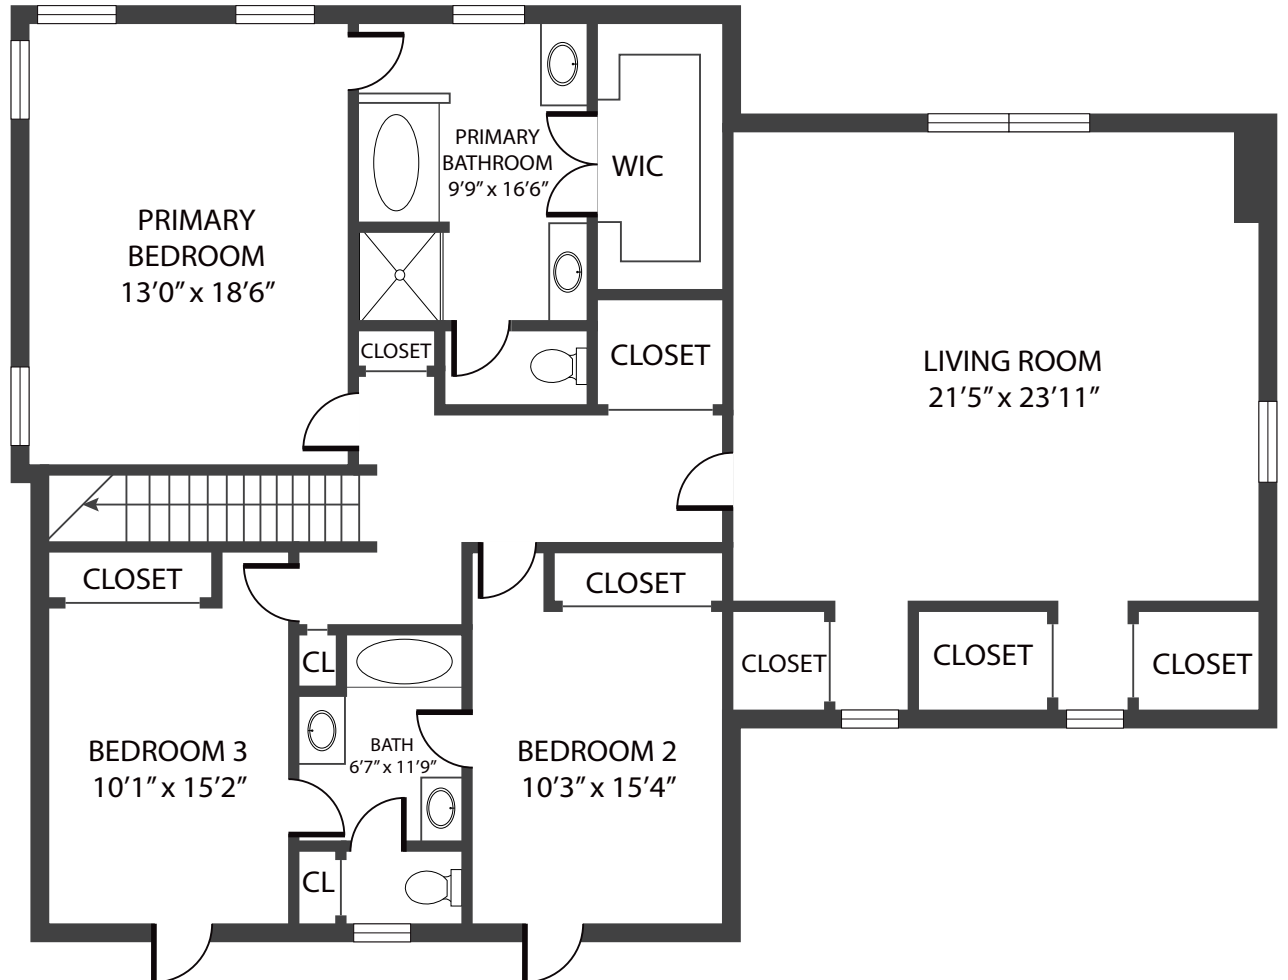

FIRST FLOOR

SECOND FLOOR

7323 Atwater Lane, Charlotte 28269

TOTAL APPROX. FLOOR AREA 2,818 SQ.FT

Whilst every attempt has been made to ensure the accuracy of the floor plan contained here, measurements of doors, windows, rooms and any other items are approximate and no responsibility is taken for any error, omission, or misstatement. This plan is for illustrative purposes only and should be used as such by any prospective purchaser.

FIRST FLOOR	:	1,164 SQ.FT
SECOND FLOOR	:	1,654 SQ.FT
TOTAL AREA	:	2,818 SQ.FT