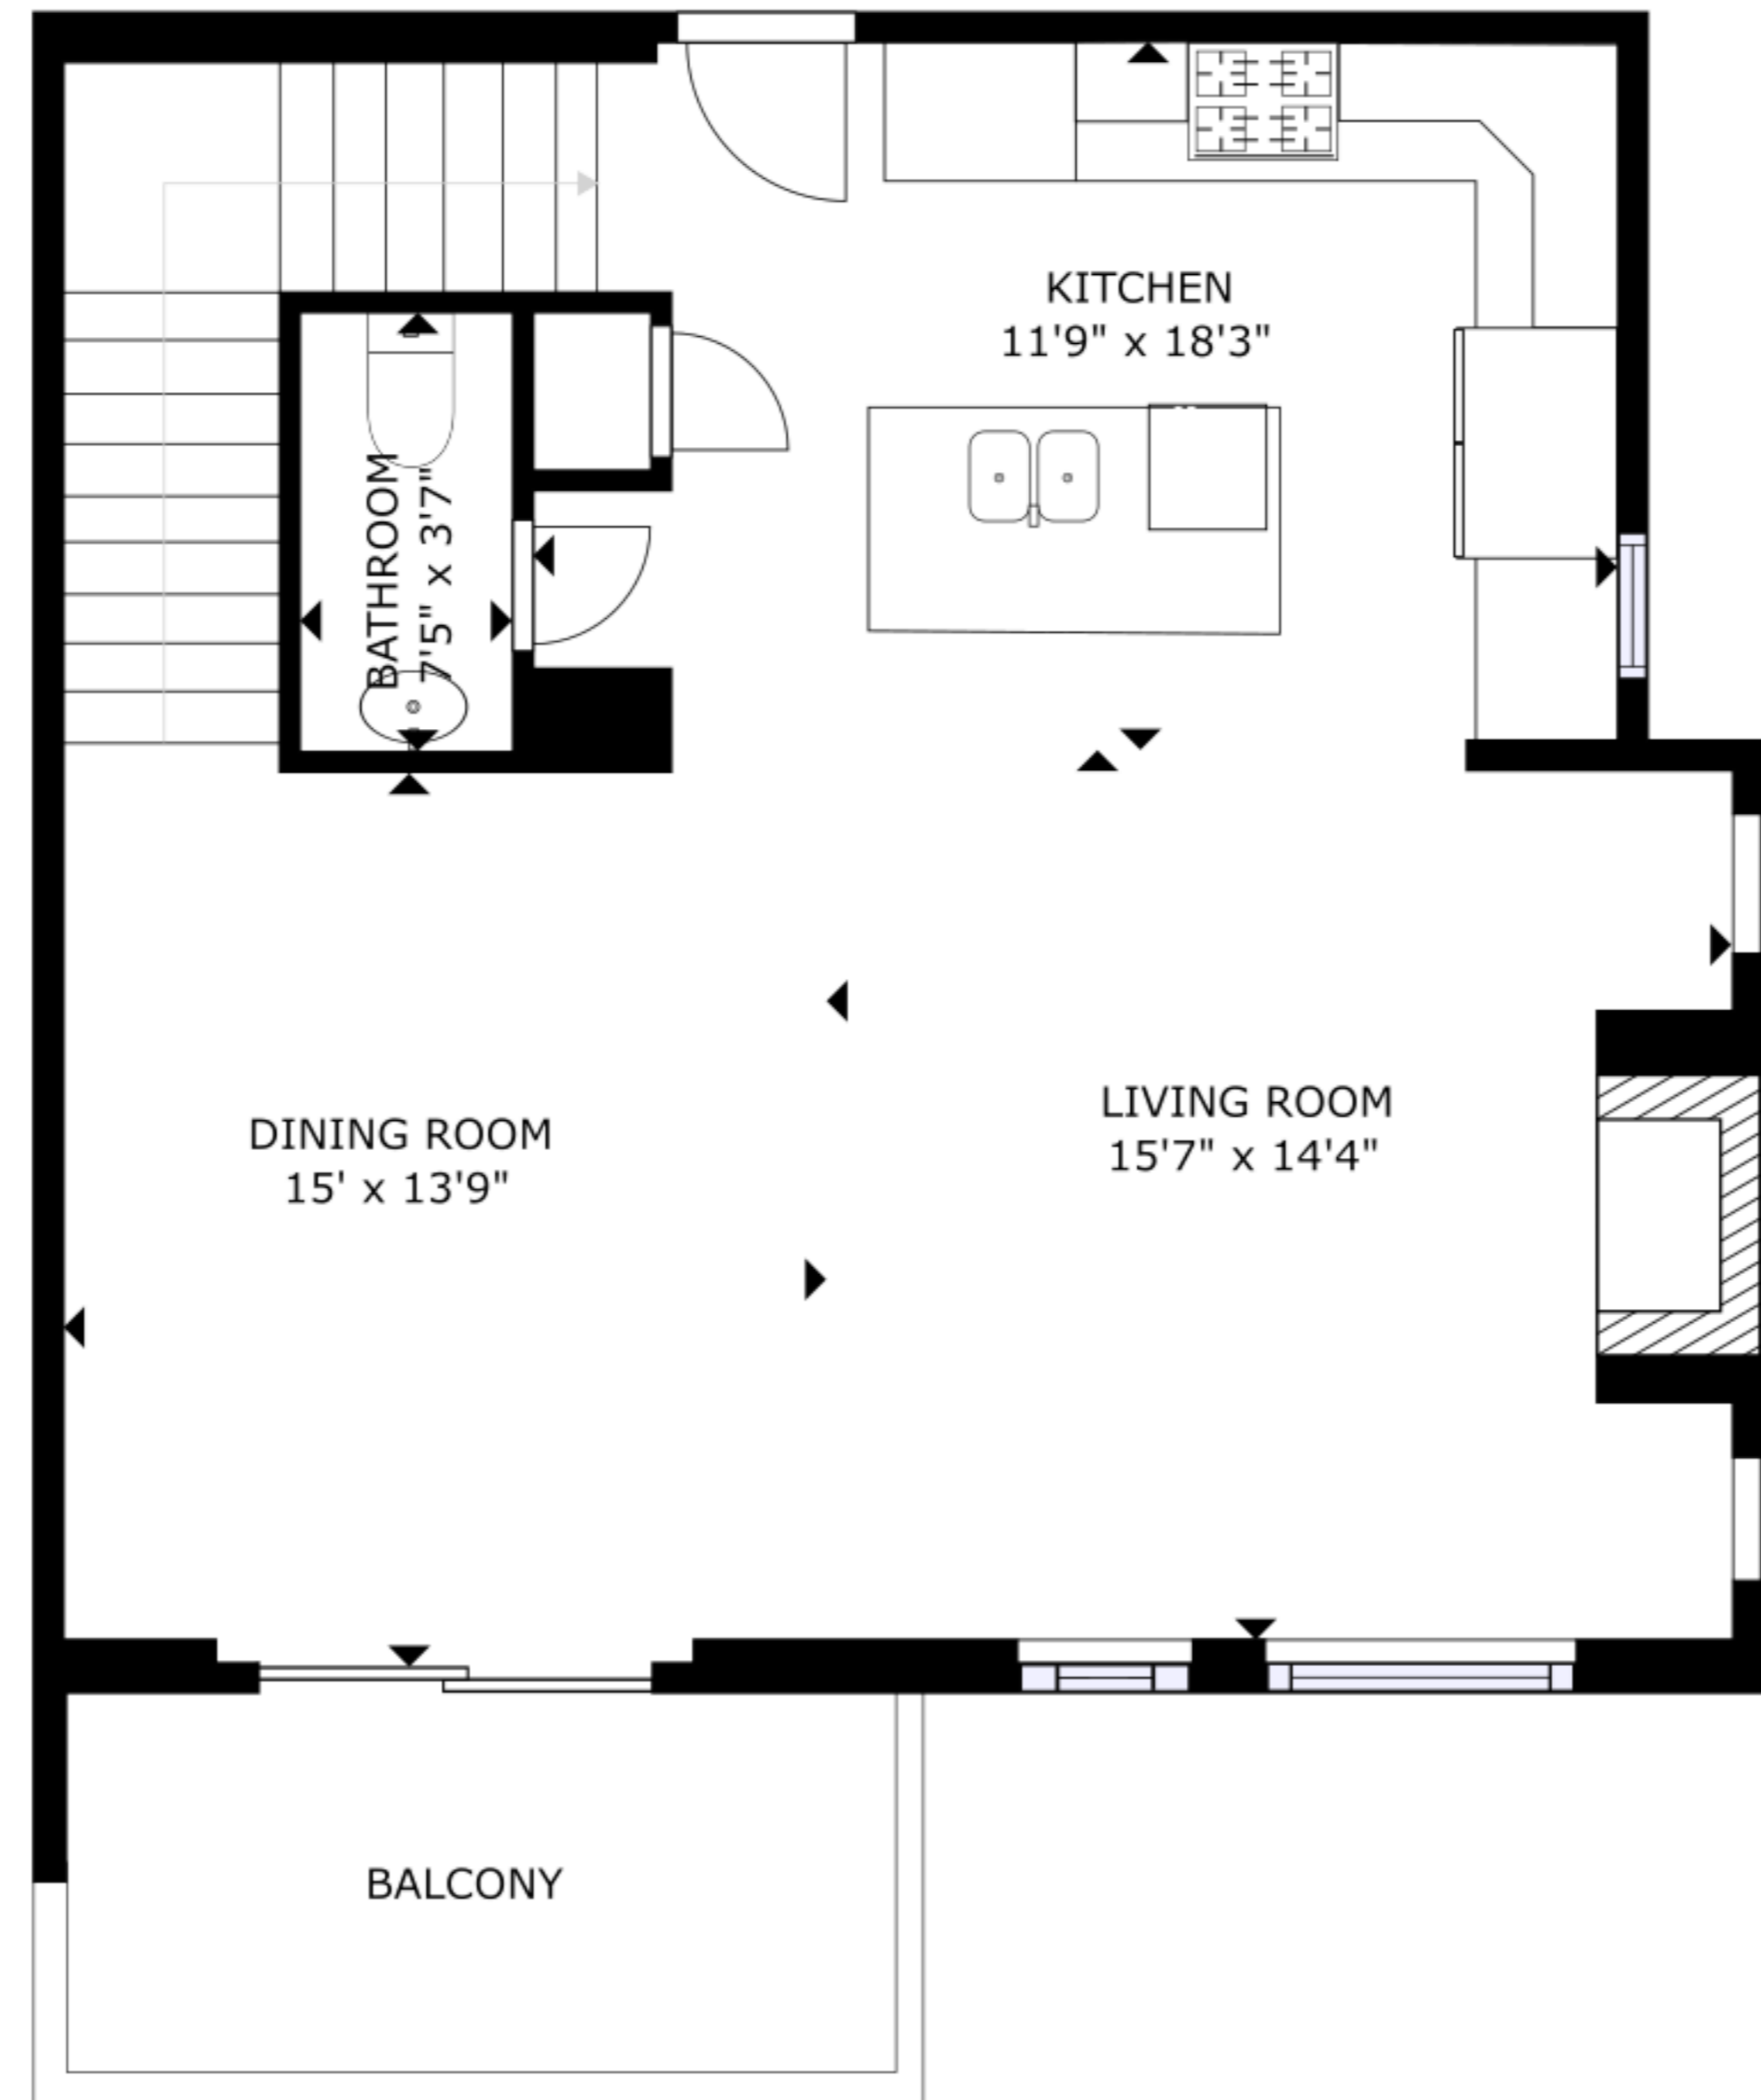

FLOOR 1

FLOOR 2

FLOOR 3

GROSS INTERNAL AREA
 FLOOR 1: 658 sq ft, FLOOR 2: 750 sq ft, FLOOR 3: 953 sq ft
 TOTAL: 2361 sq ft
 SIZES AND DIMENSIONS ARE APPROXIMATE, ACTUAL MAY VARY.