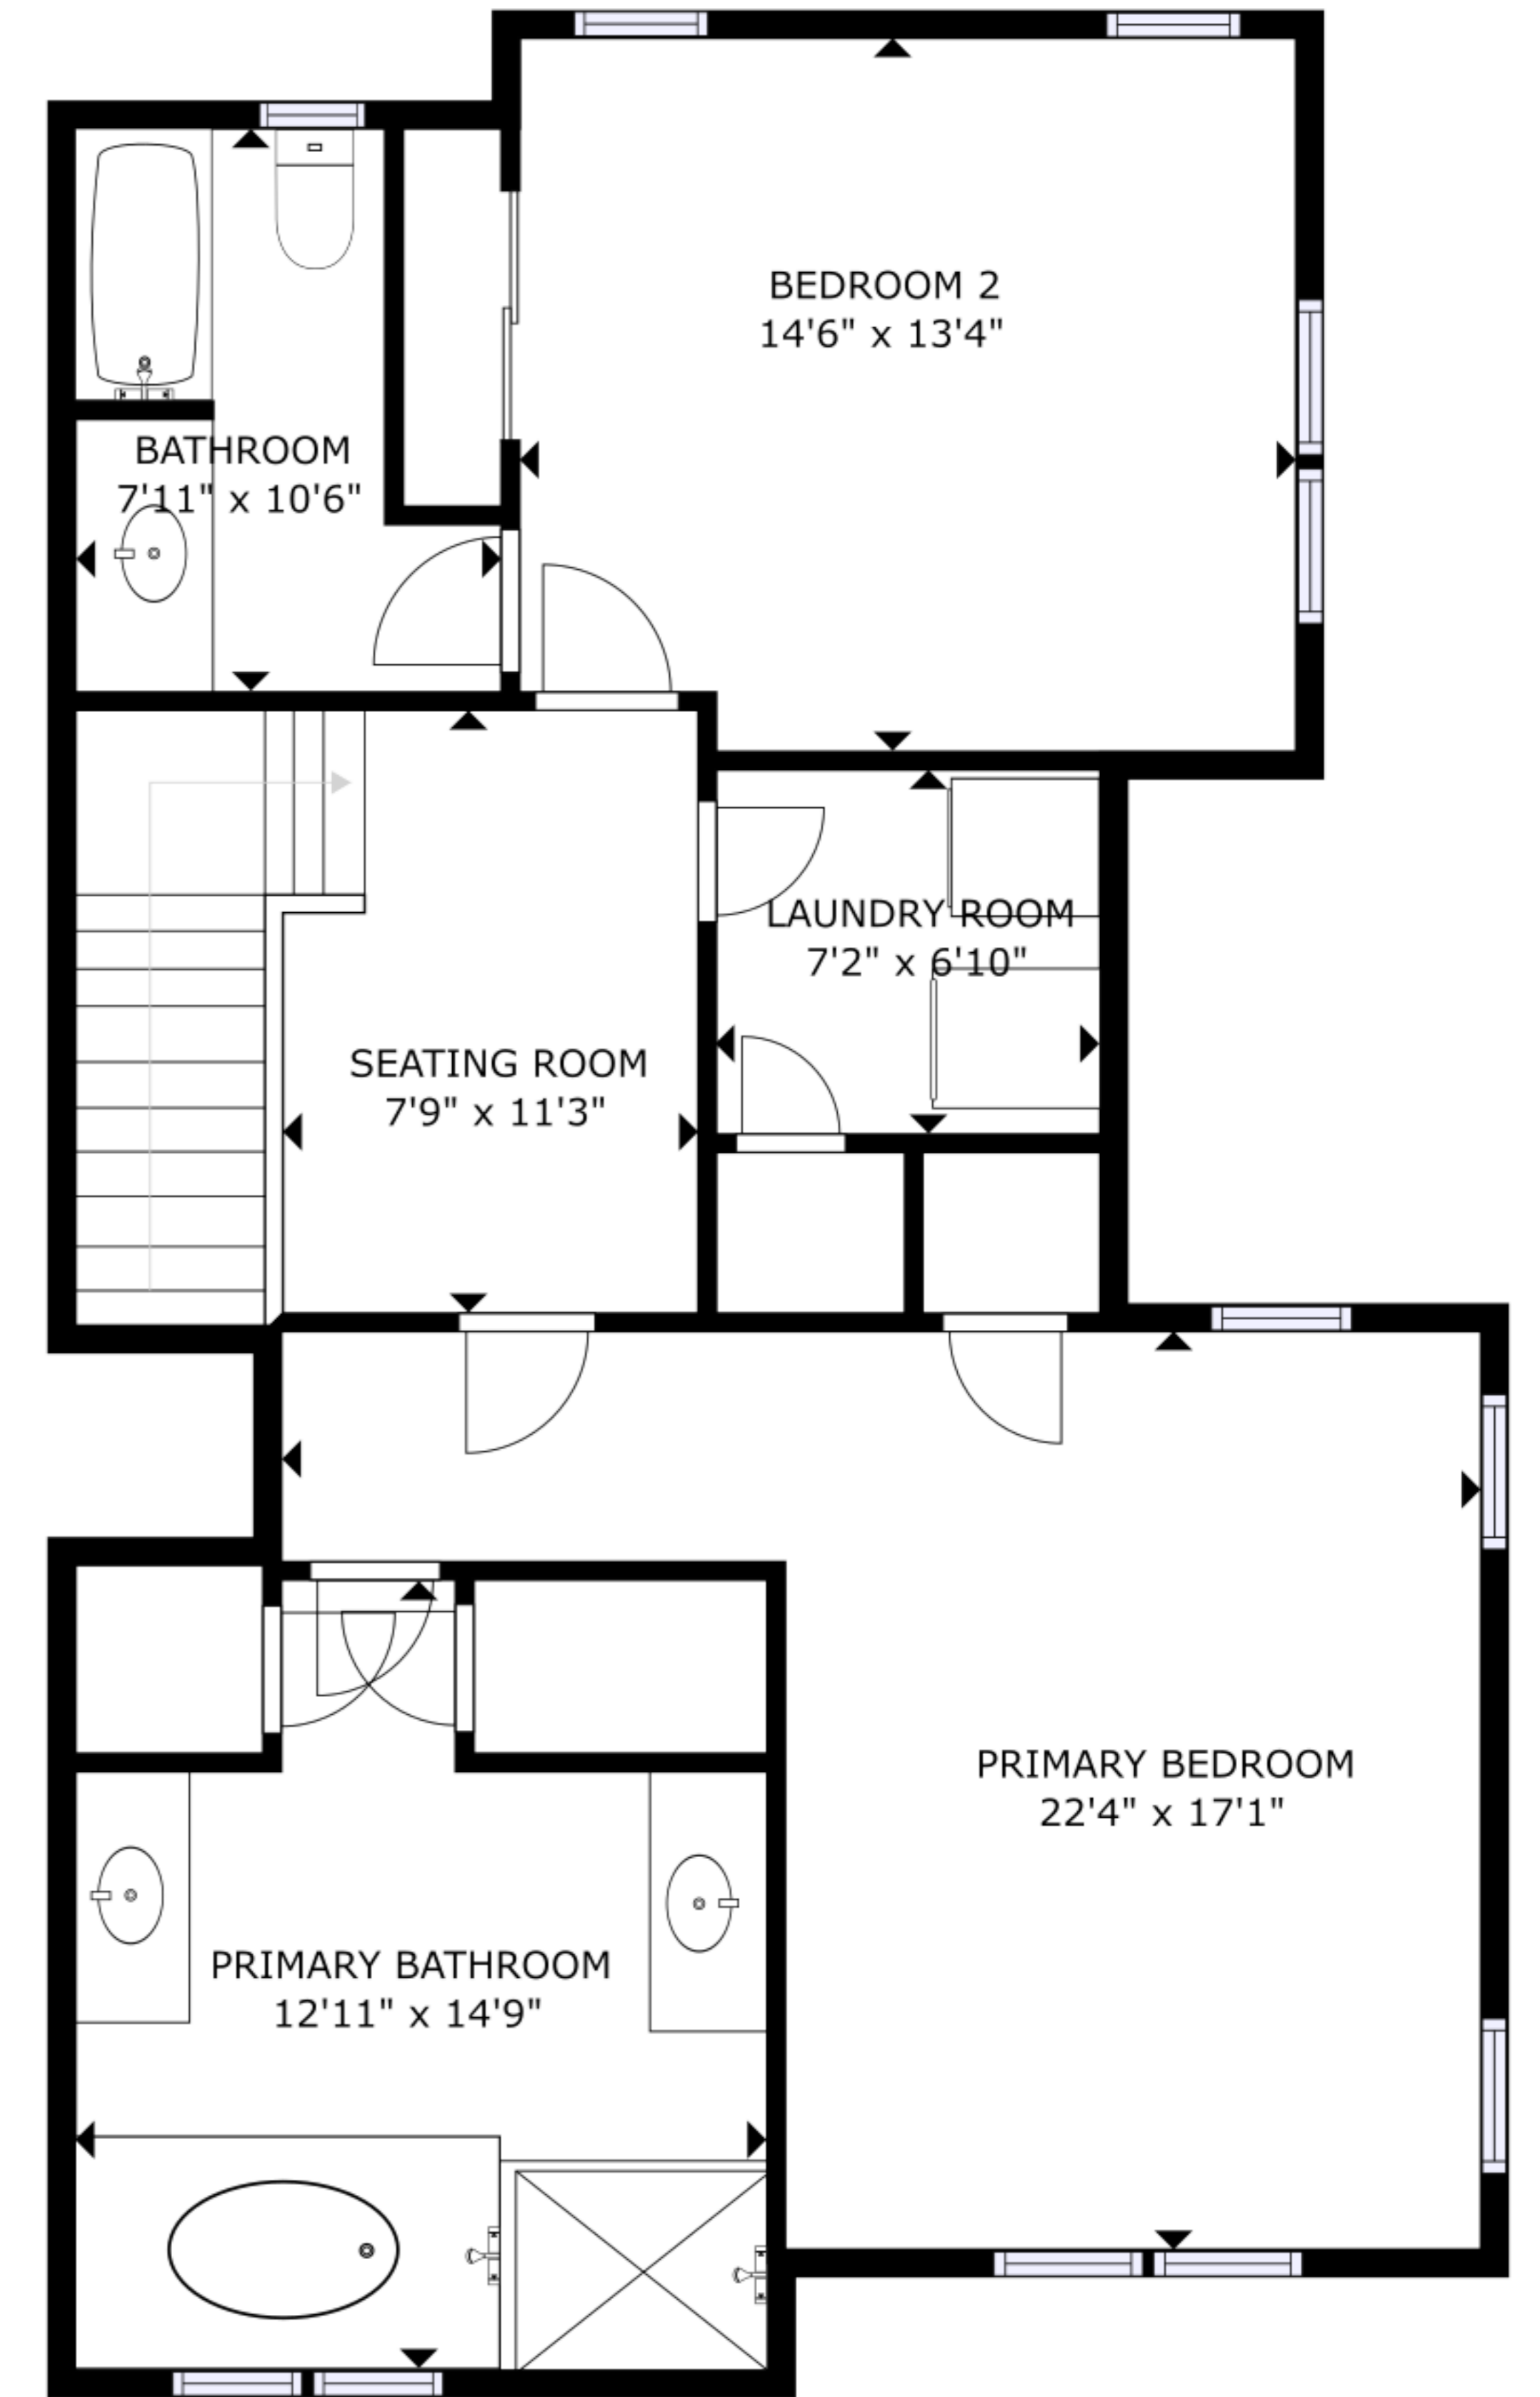

FLOOR 1

FLOOR 2

FLOOR 3

GROSS INTERNAL AREA
 FLOOR 1: 658 sq ft, FLOOR 2: 750 sq ft, FLOOR 3: 953 sq ft
 TOTAL: 2361 sq ft
 SIZES AND DIMENSIONS ARE APPROXIMATE, ACTUAL MAY VARY.