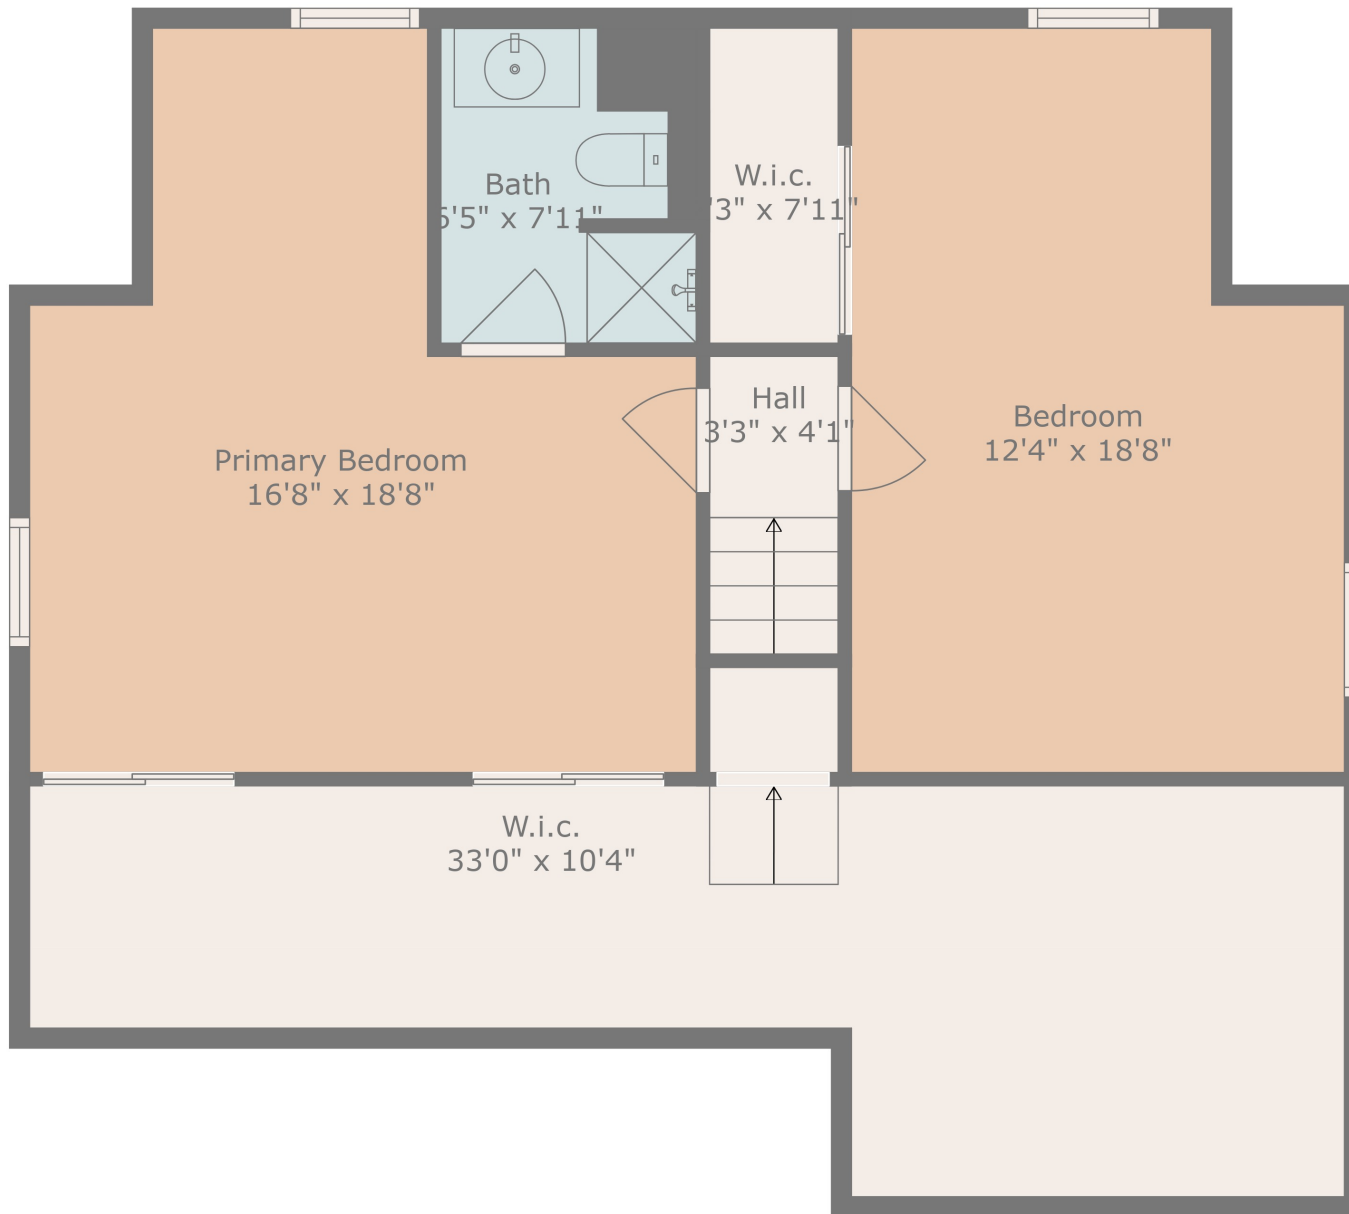

Floor 2

Floor 3

Floor 1

Measurements Are Calculated By Cubicasa Technology. Deemed Highly Reliable But Not Guaranteed.

Measurements Are Calculated By Cubicasa Technology. Deemed Highly Reliable But Not Guaranteed.

Measurements Are Calculated By Cubicasa Technology. Deemed Highly Reliable But Not Guaranteed.

Unfinished Basement
16'9" x 24'0"

Family Room
14'1" x 18'10"

Laundry
15'2" x 9'0"

Measurements Are Calculated By Cubicasa Technology. Deemed Highly Reliable But Not Guaranteed.