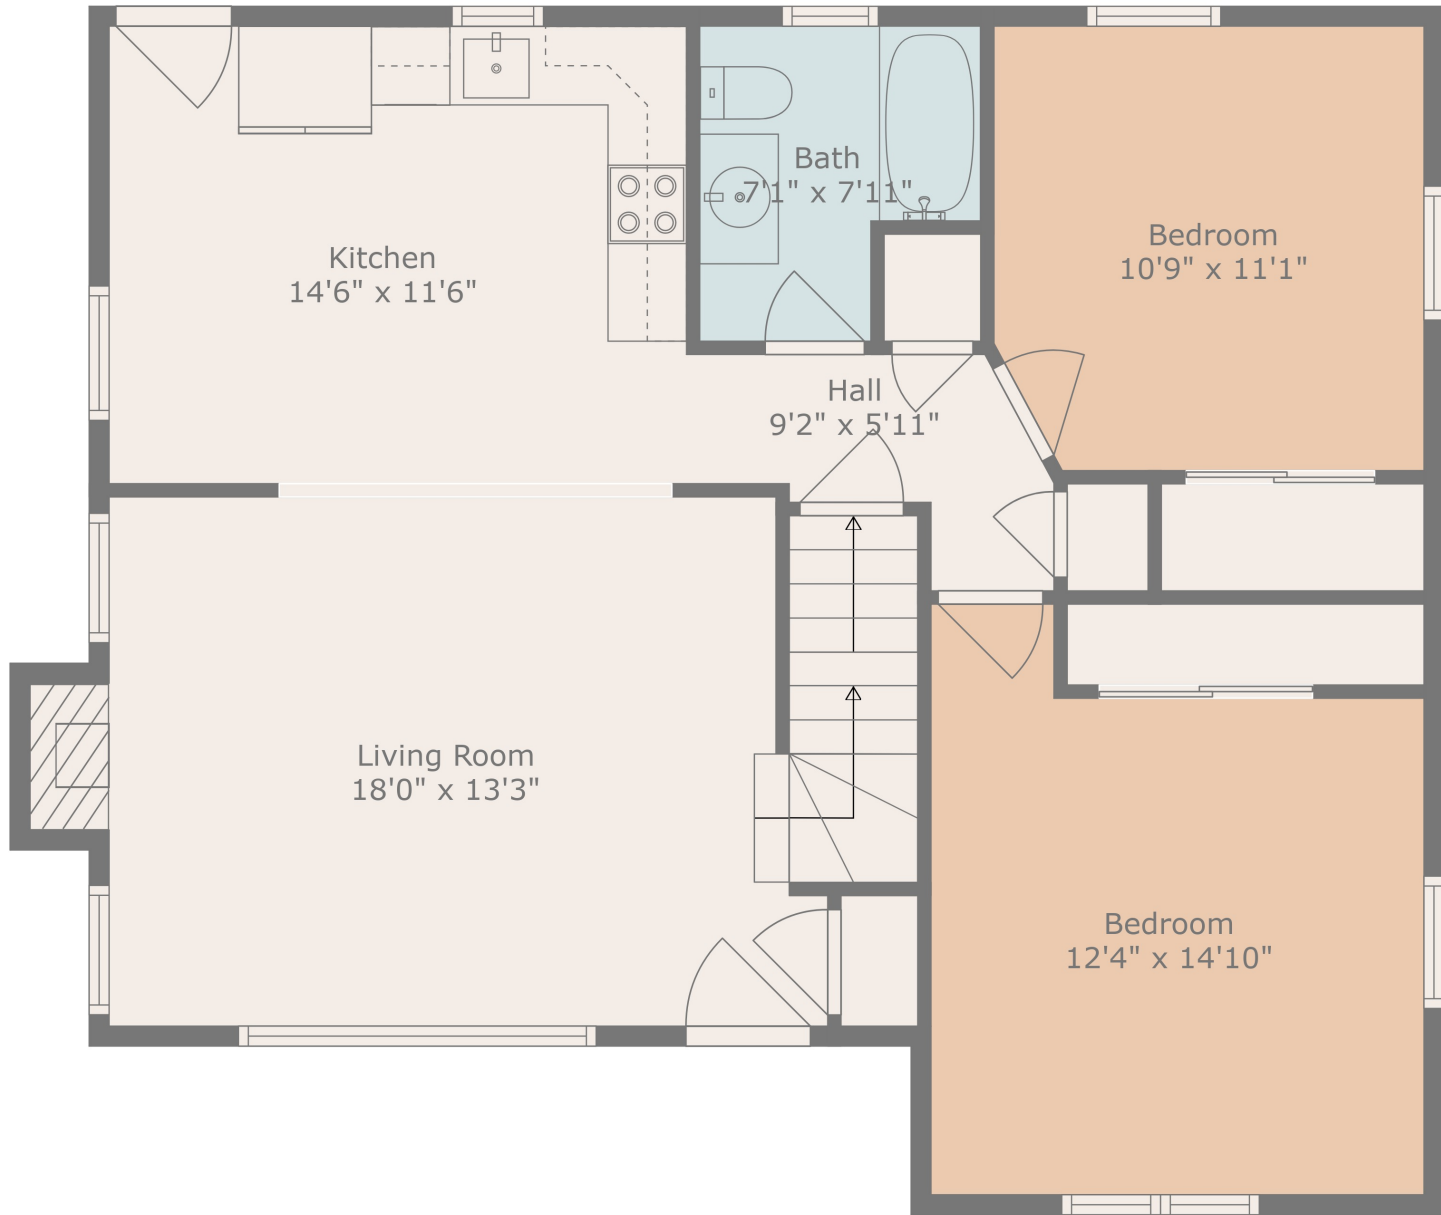

Floor 2

Floor 3

Floor 1

Measurements Are Calculated By Cubicasa Technology. Deemed Highly Reliable But Not Guaranteed.

Measurements Are Calculated By Cubicasa Technology. Deemed Highly Reliable But Not Guaranteed.

Measurements Are Calculated By Cubicasa Technology. Deemed Highly Reliable But Not Guaranteed.

Unfinished Basement
16'9" x 24'0"

Family Room
14'1" x 18'10"

Laundry
15'2" x 9'0"

Measurements Are Calculated By Cubicasa Technology. Deemed Highly Reliable But Not Guaranteed.