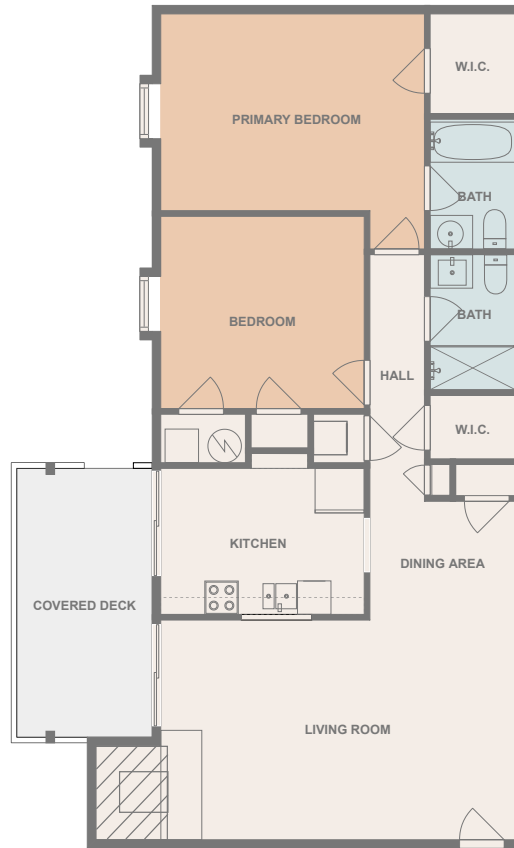

Home report

Wood Gate Lane 2406
Salem

Highlights

1 Kitchen

1 Living room

2 Bedroom

2 Bath

15 Doors

Floor plan

SIZES AND DIMENSIONS ARE APPROXIMATE, ACTUAL MAY VARY.

Appendix 1: Data sheet

Kitchen - 1	Hall - 1	Closet - 2
Closet - WalkIn - 2	Bedroom - 2	Bedroom - Master - 1
Bath - 2	Dining - 1	Dining - Open - 1
Outdoor - 1	Outdoor - Deck - 1	Outdoor - Deck - Covered - 1
LivingRoom - 1		