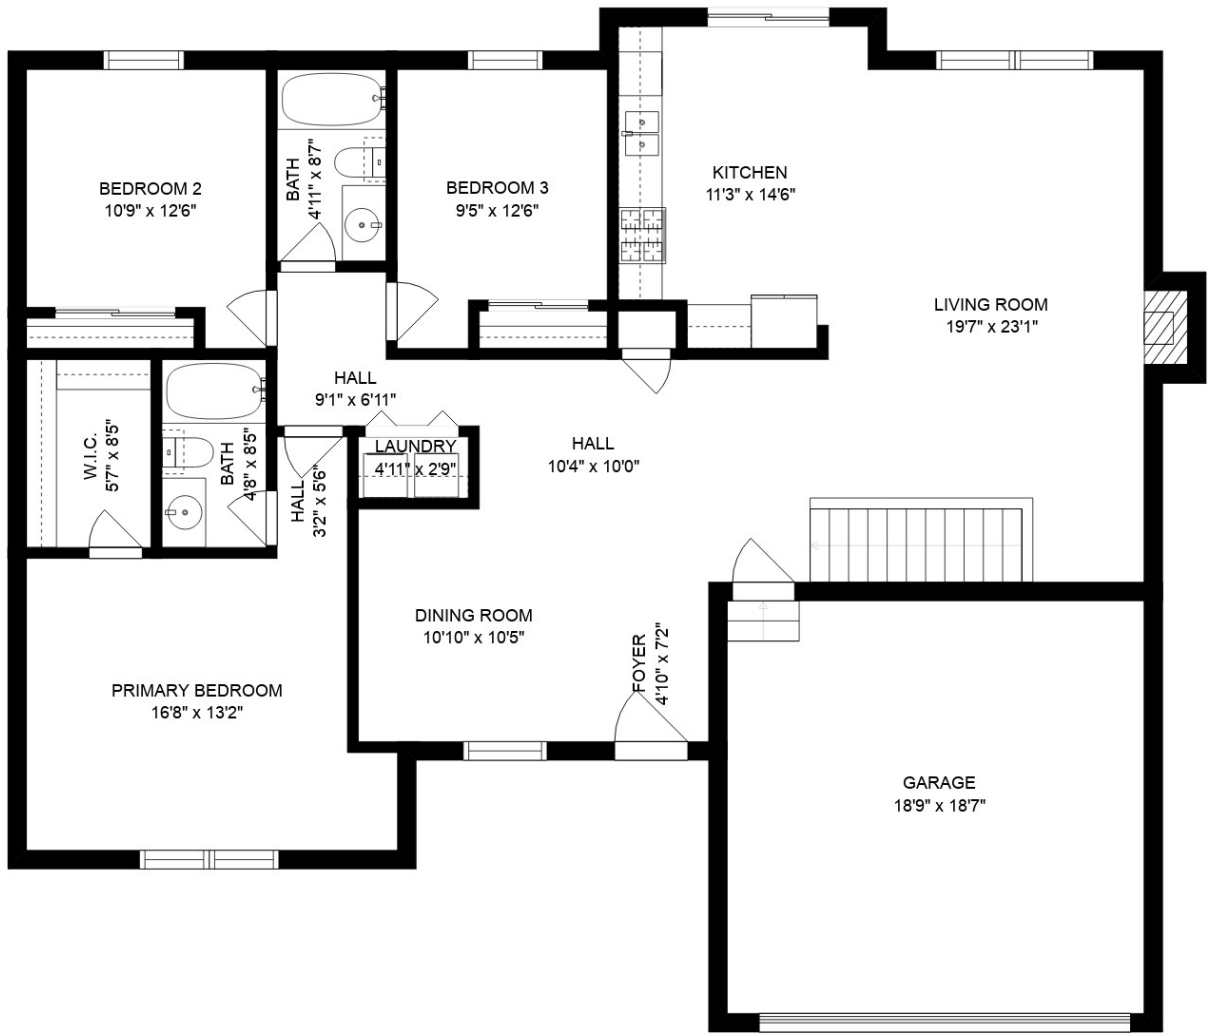

**Estimated areas**

GLA LOWER FLOOR: 1422 sq. ft, excluded 108 sq. ft  
 GLA MAIN FLOOR: 1628 sq. ft, excluded 399 sq. ft  
 Total GLA 3050 sq. ft, total scanned area 3557 sq. ft

SIZES AND DIMENSIONS ARE APPROXIMATE. ACTUAL MAY VARY.