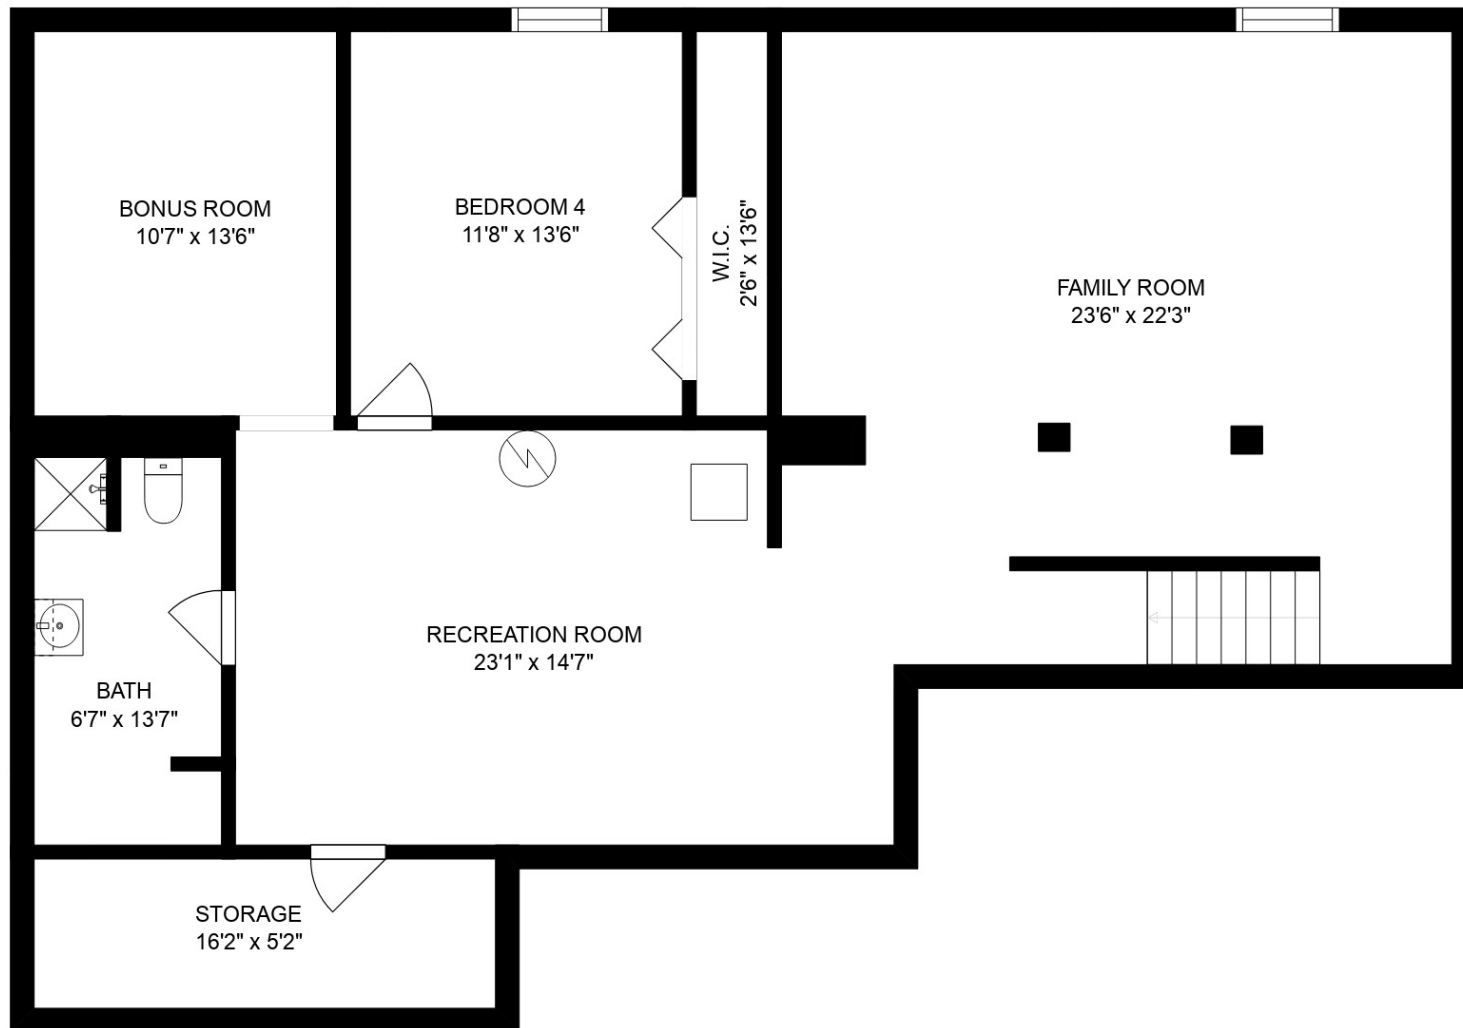

**Estimated areas**

GLA LOWER FLOOR: 1422 sq. ft, excluded 108 sq. ft  
 GLA MAIN FLOOR: 1628 sq. ft, excluded 399 sq. ft  
 Total GLA 3050 sq. ft, total scanned area 3557 sq. ft

SIZES AND DIMENSIONS ARE APPROXIMATE. ACTUAL MAY VARY.