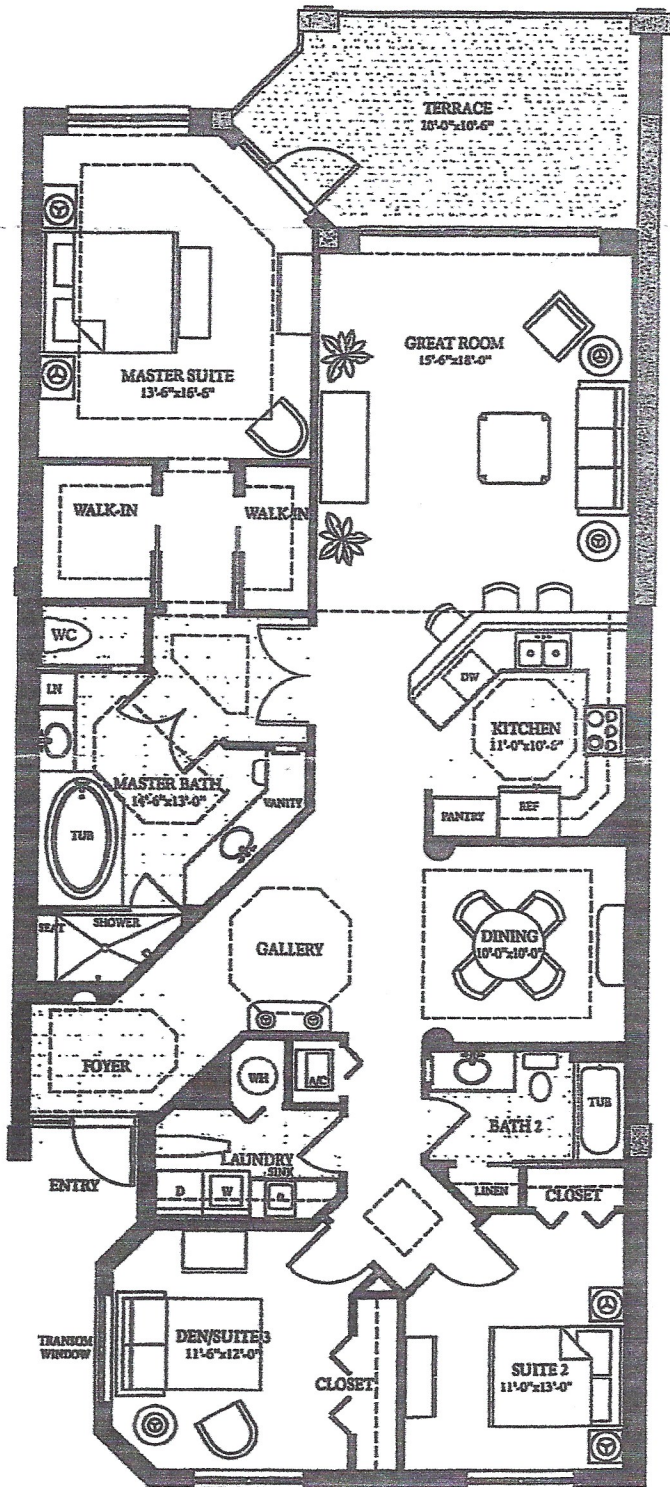

02 03

Waterfront

Down D'Allene

Living Area	1,916 SF
Terrace	200 SF
Total	2,116 SF