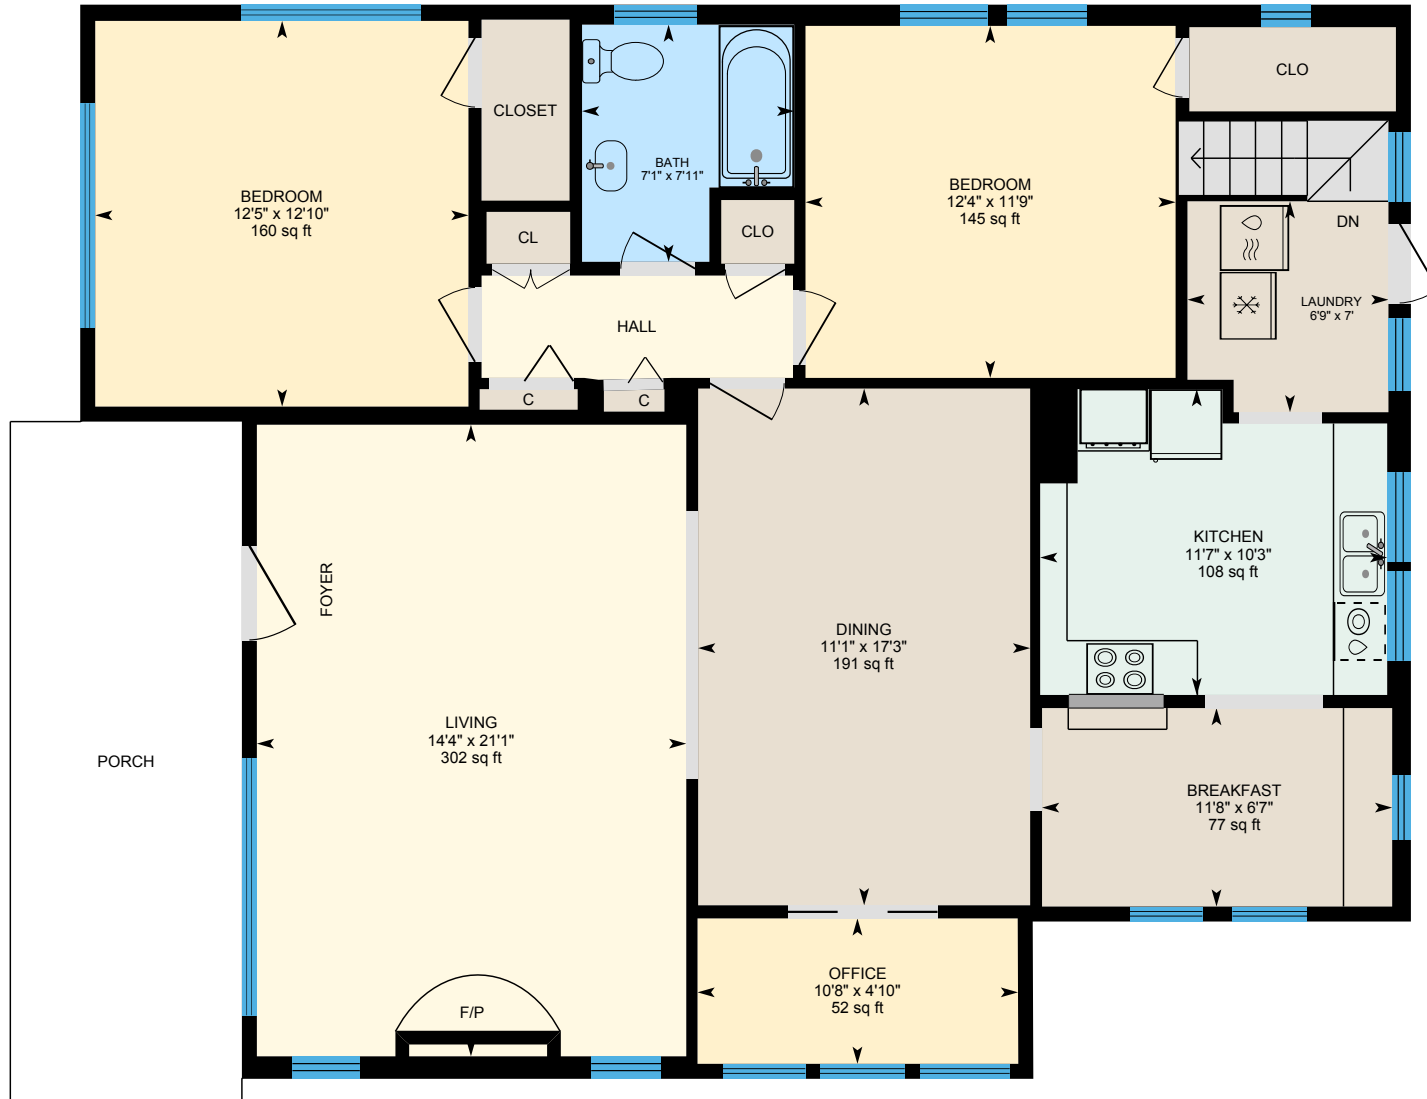

2620 Crafton Way, Stockton, CA

Main Floor Finished Area 1391.65 sq ft

PREPARED: 2024/04/26

White regions are excluded from total floor area in iGUIDE floor plans. All room dimensions and floor areas must be considered approximate and are subject to independent verification.