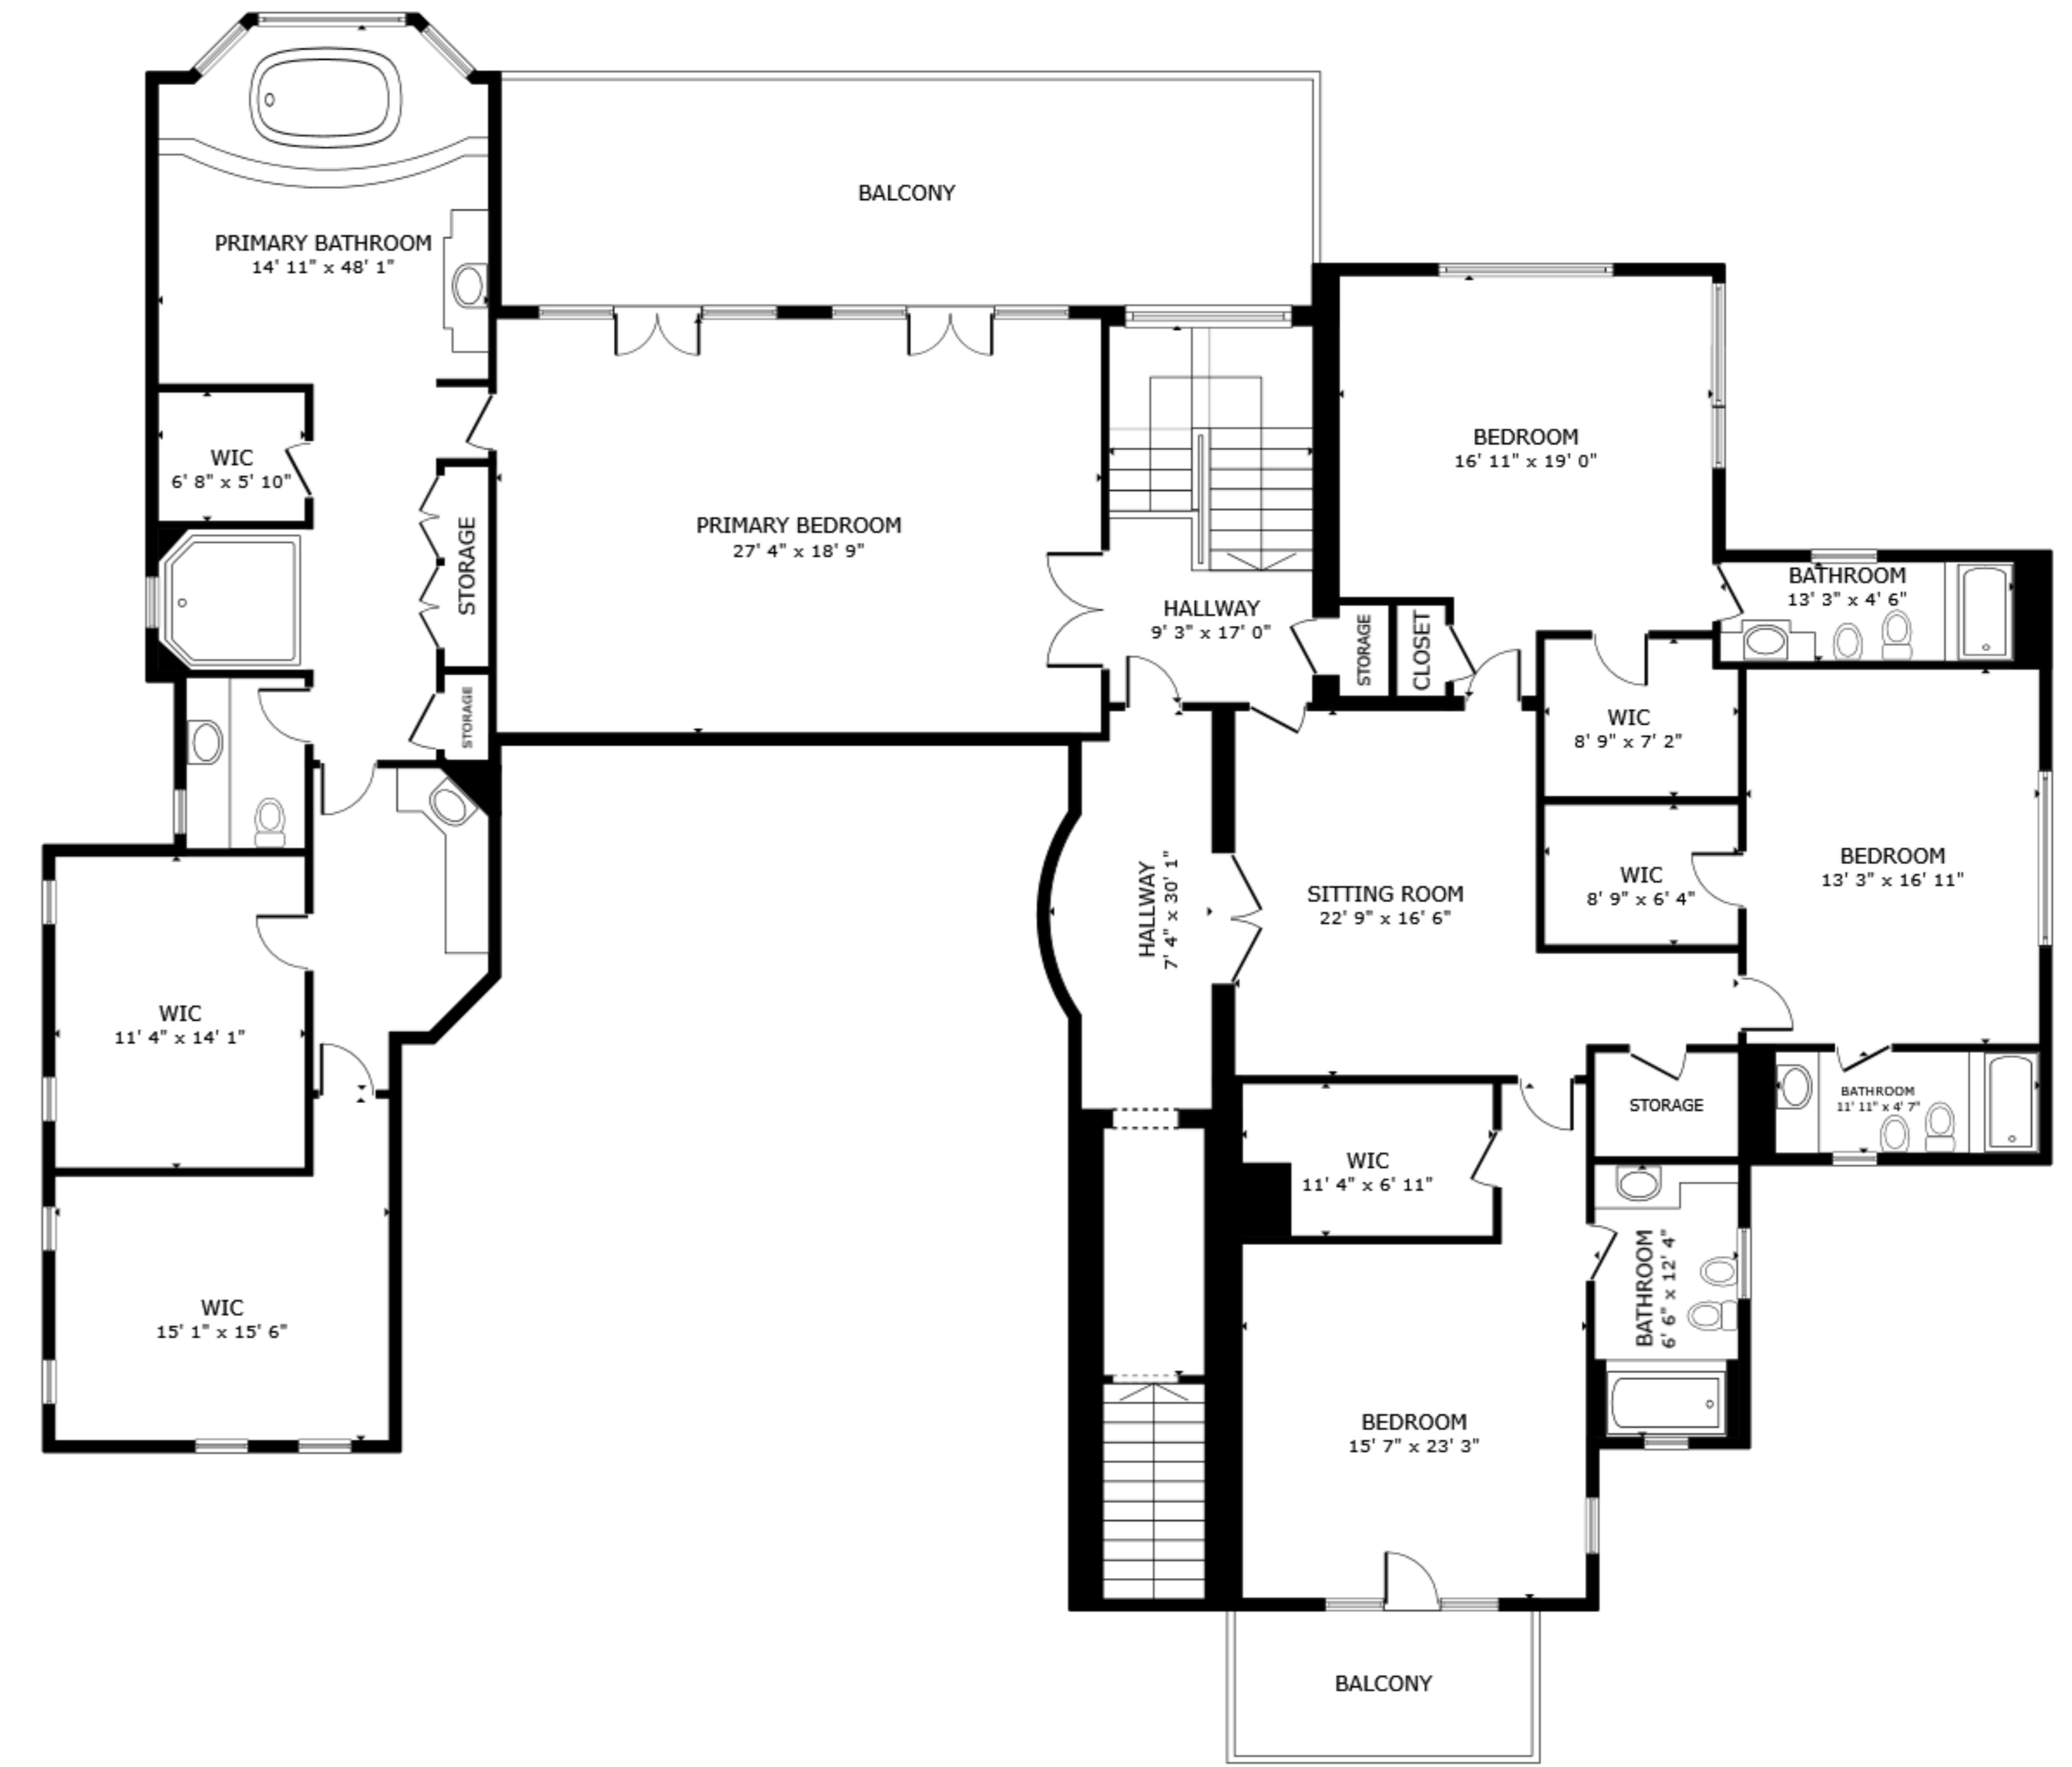

FLOOR 1

FLOOR 2

GROSS INTERNAL AREA
 FLOOR 1 5,994 sq.ft. FLOOR 2 3,510 sq.ft.
 EXCLUDED AREAS : PATIO 834 sq.ft. PATIO 452 sq.ft. BALCONY 107 sq.ft. BALCONY 89 sq.ft.
 BALCONY 377 sq.ft.
 TOTAL : 9,504 sq.ft.

SIZES AND DIMENSIONS ARE APPROXIMATE, ACTUAL MAY VARY.