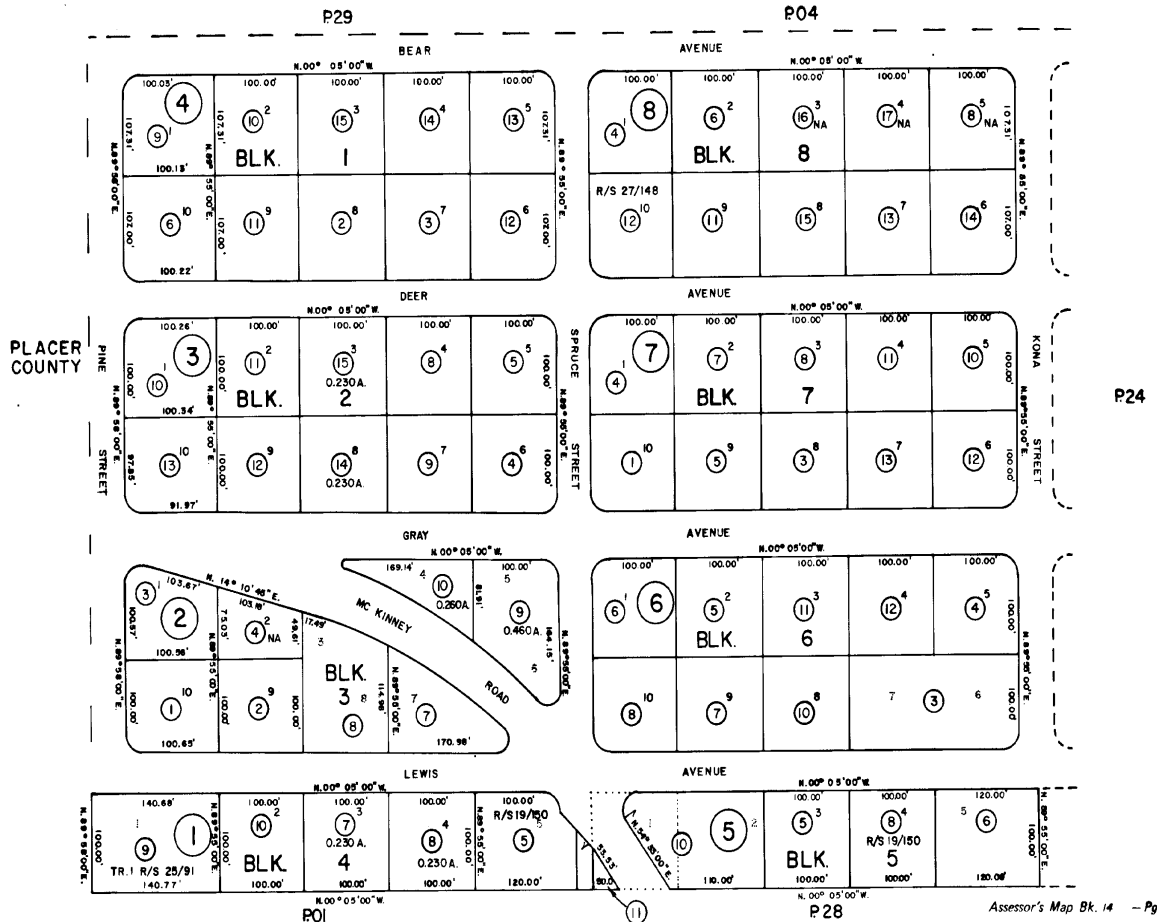

First American

myFirstAm® Tax Map

7046 Bear Ave, Tahoma, CA 96142

POR. NE 1/4 SEC. 18, T. 14 N., R. 17 E., M. DM.
KAILUA PARK SUBDIVISION NO 2
A-20

Tax Area Code

14:23

JAN 1 8 2009