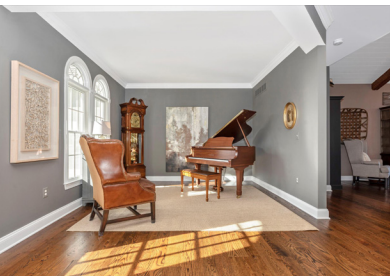

# 2720 MOUNT OLIVE COURT MOUNT AIRY, MD 21771

3 BEDROOMS | 2.5 BATHS | 4,204 SQUARE FEET

Want to move into a ~right-size~ home without sacrificing quality? Look no further, this is the one you've waited for! Rarely available Exquisite Rancher in the premiere Mount Airy neighborhood of Doves Landing. Why wait for new construction when you can move right in and start enjoying all the fabulous features and upgrades this one has to offer? Newer Wood Flooring throughout, Designer Paint and Decor, 9' Ceilings, Renovated Bathrooms, and updated Kitchen with Gas Cooking, Stainless Appliances, and Granite Counters. Owner's Suite features Walk-in Closet and a Luxury Spa Bathroom! Family Room features Beamed Cathedral Ceiling and Two sets of French Doors leading out to the Patio. Finished Basement features a spacious Rec Room, Full Bath, and large storage room/workshop. This open floor plan is ideal for gathering and entertaining! Outside relax and entertain on the beautiful Pennsylvania Bluestone Covered Porch and Patio. This gorgeous country estate backs to 40+ Acres of wooded preservation area. Plenty of parking and 3 Car oversized garage. Great commuter location with NO traffic light between here and BWI airport!