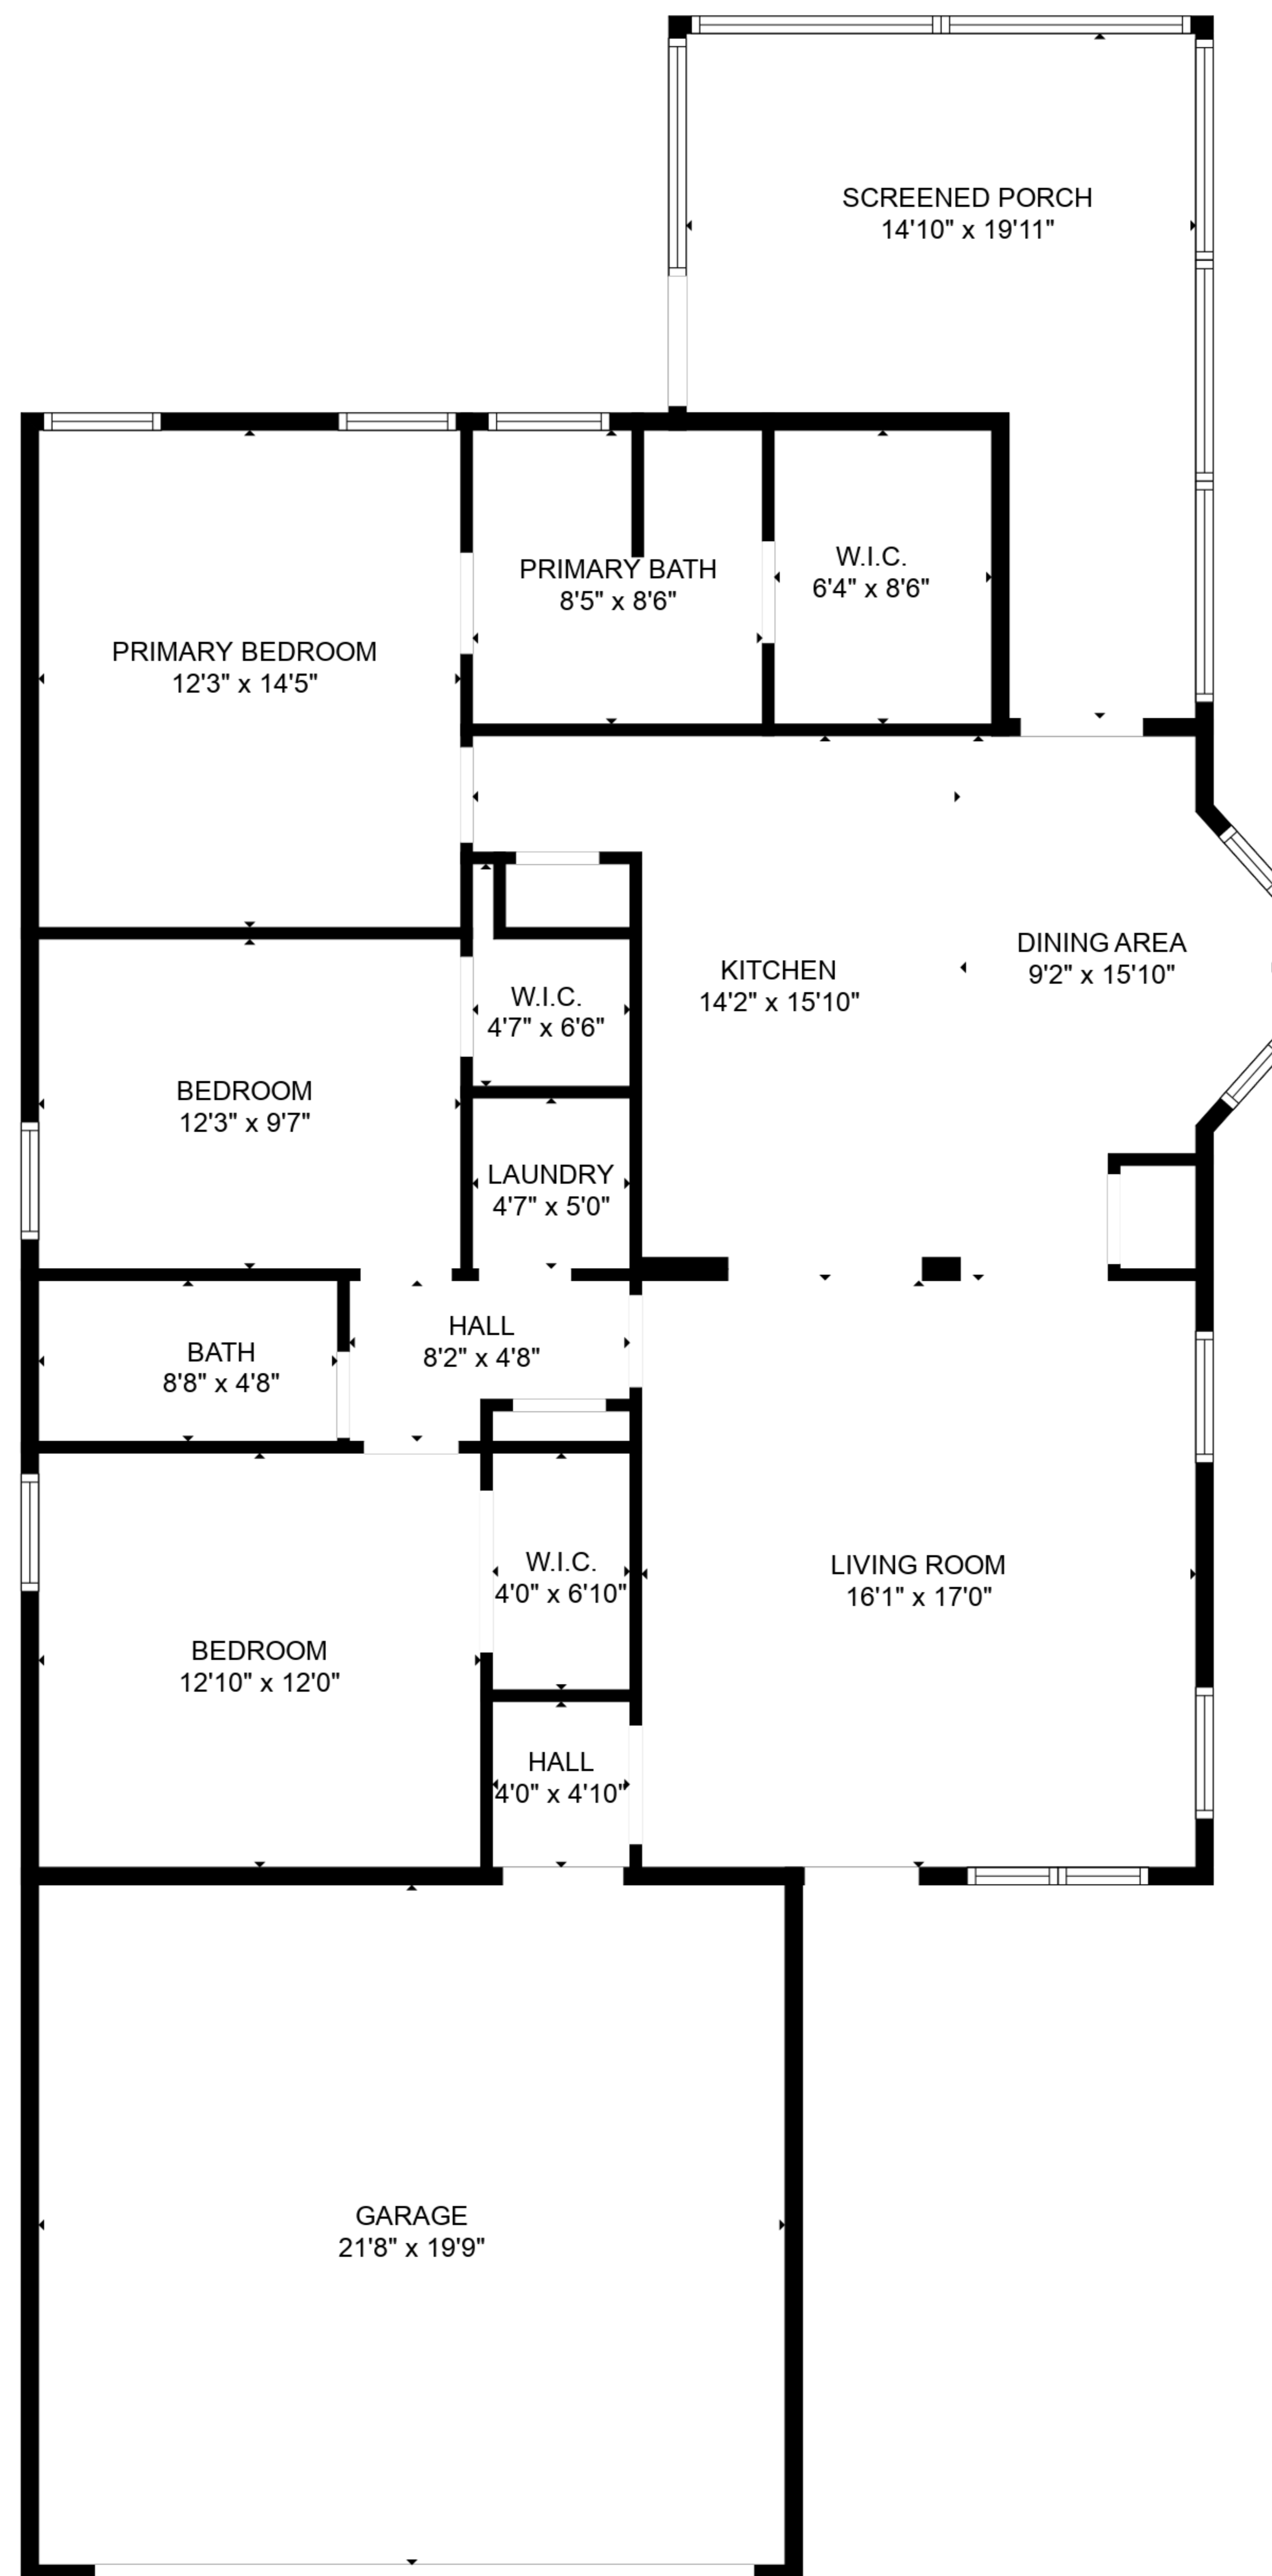

**TOTAL: 1366 sq. ft**

FLOOR 1: 1366 sq. ft

EXCLUDED AREAS: GARAGE: 428 sq. ft, SCREENED PORCH: 211 sq. ft

**TOTAL: 1366 sq. ft**

FLOOR 1: 1366 sq. ft

EXCLUDED AREAS: GARAGE: 428 sq. ft, SCREENED PORCH: 211 sq. ft