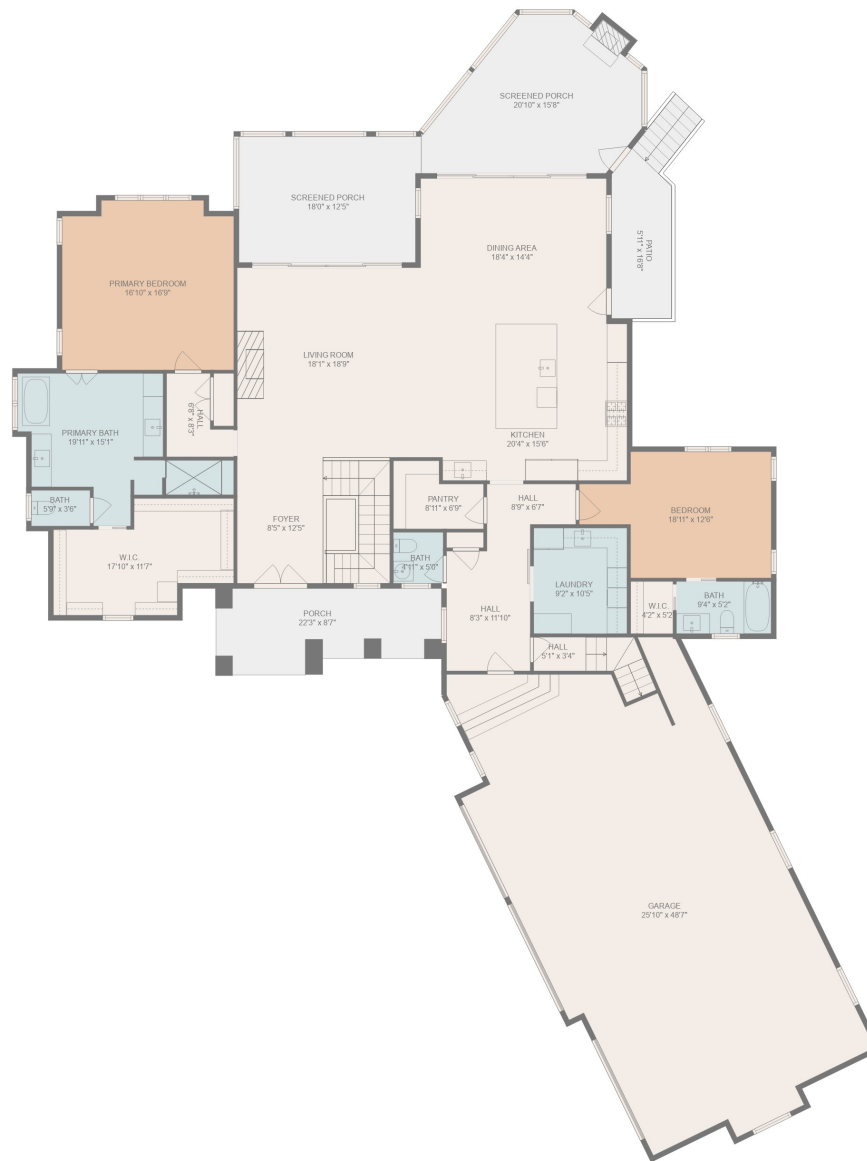

Total scanned area: 9844 sq. ft

MEASUREMENTS ARE CALCULATED BY CUBICASA TECHNOLOGY. DEEMED HIGHLY RELIABLE BUT NOT GUARANTEED.

Total scanned area: 9844 sq. ft

MEASUREMENTS ARE CALCULATED BY CUBICASA TECHNOLOGY. DEEMED HIGHLY RELIABLE BUT NOT GUARANTEED.