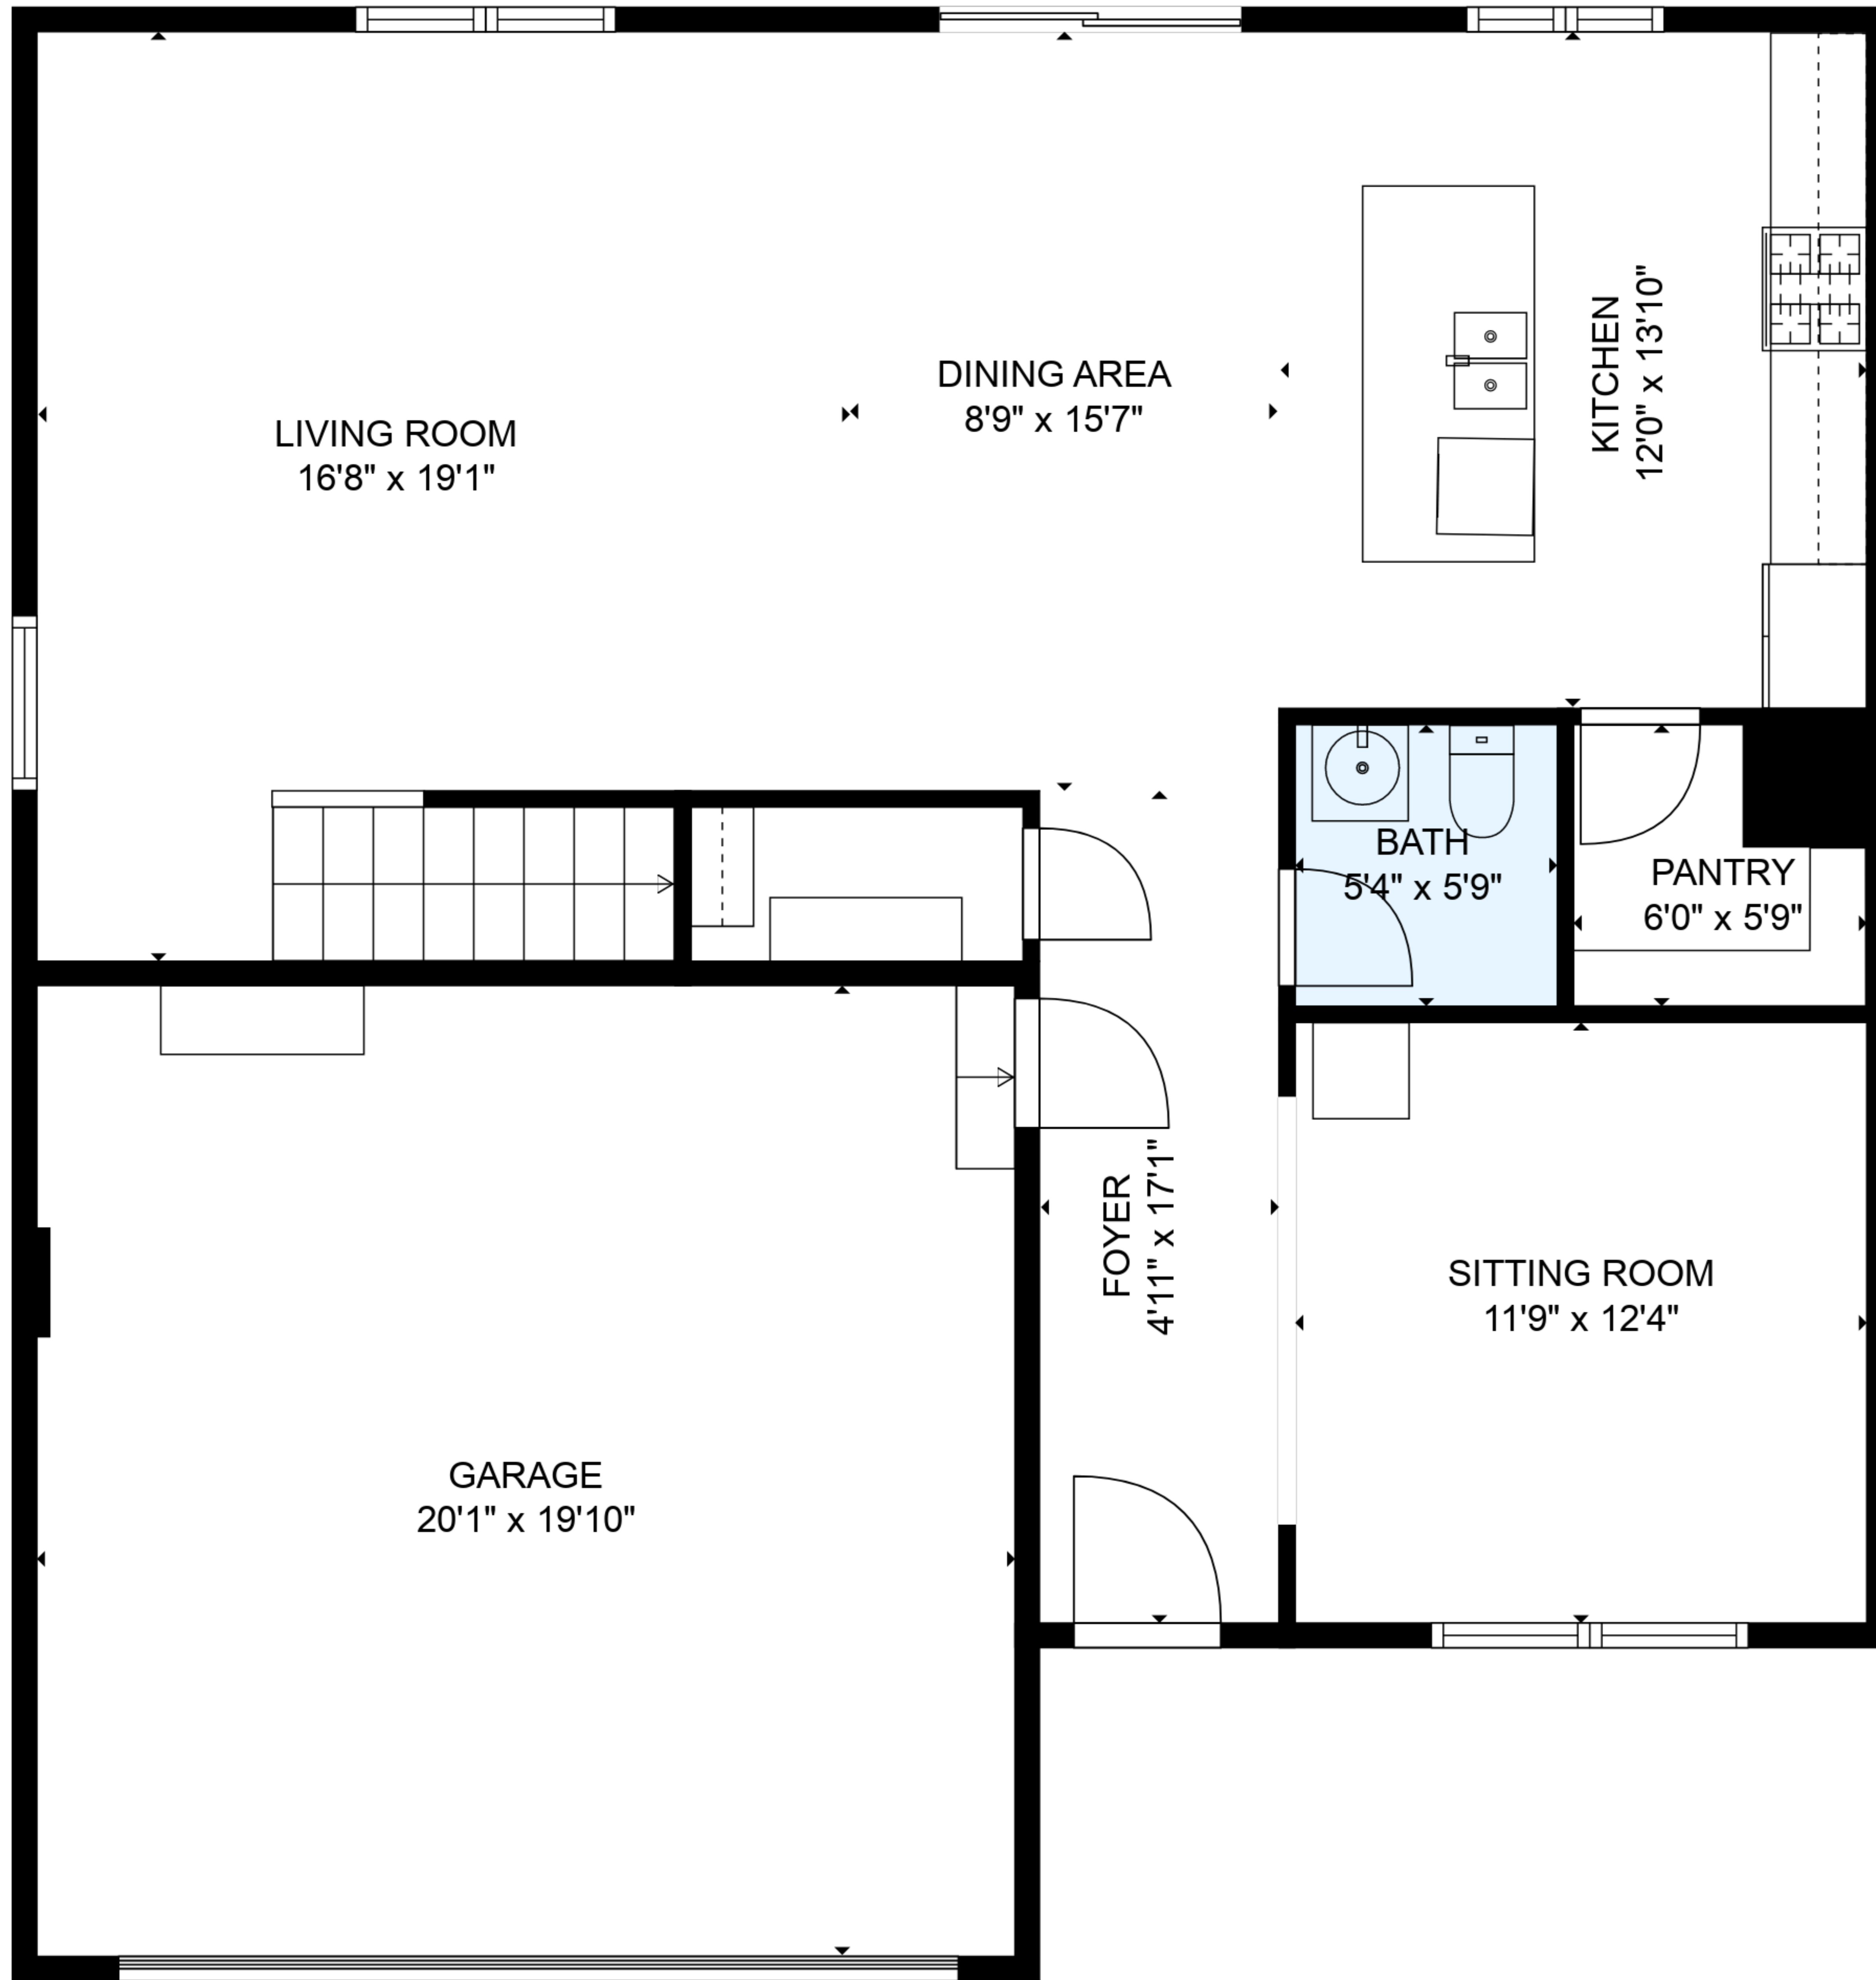

ESTIMATED AREAS

GLA FLOOR 1: 1015 sq. ft EXCLUDED AREAS 422 sq. ft

GLA FLOOR 2: 1423 sq. ft EXCLUDED AREAS 15 sq. ft

Total GLA 2438 sq. ft, total area 2875 sq. ft

ESTIMATED AREAS

GLA FLOOR 1: 1015 sq. ft EXCLUDED AREAS 422 sq. ft
 GLA FLOOR 2: 1423 sq. ft EXCLUDED AREAS 15 sq. ft
 Total GLA 2438 sq. ft, total area 2875 sq. ft

FLOOR 1

FLOOR 2

ESTIMATED AREAS

GLA FLOOR 1: 1015 sq. ft EXCLUDED AREAS 422 sq. ft
 GLA FLOOR 2: 1423 sq. ft EXCLUDED AREAS 15 sq. ft
 Total GLA 2438 sq. ft, total area 2875 sq. ft