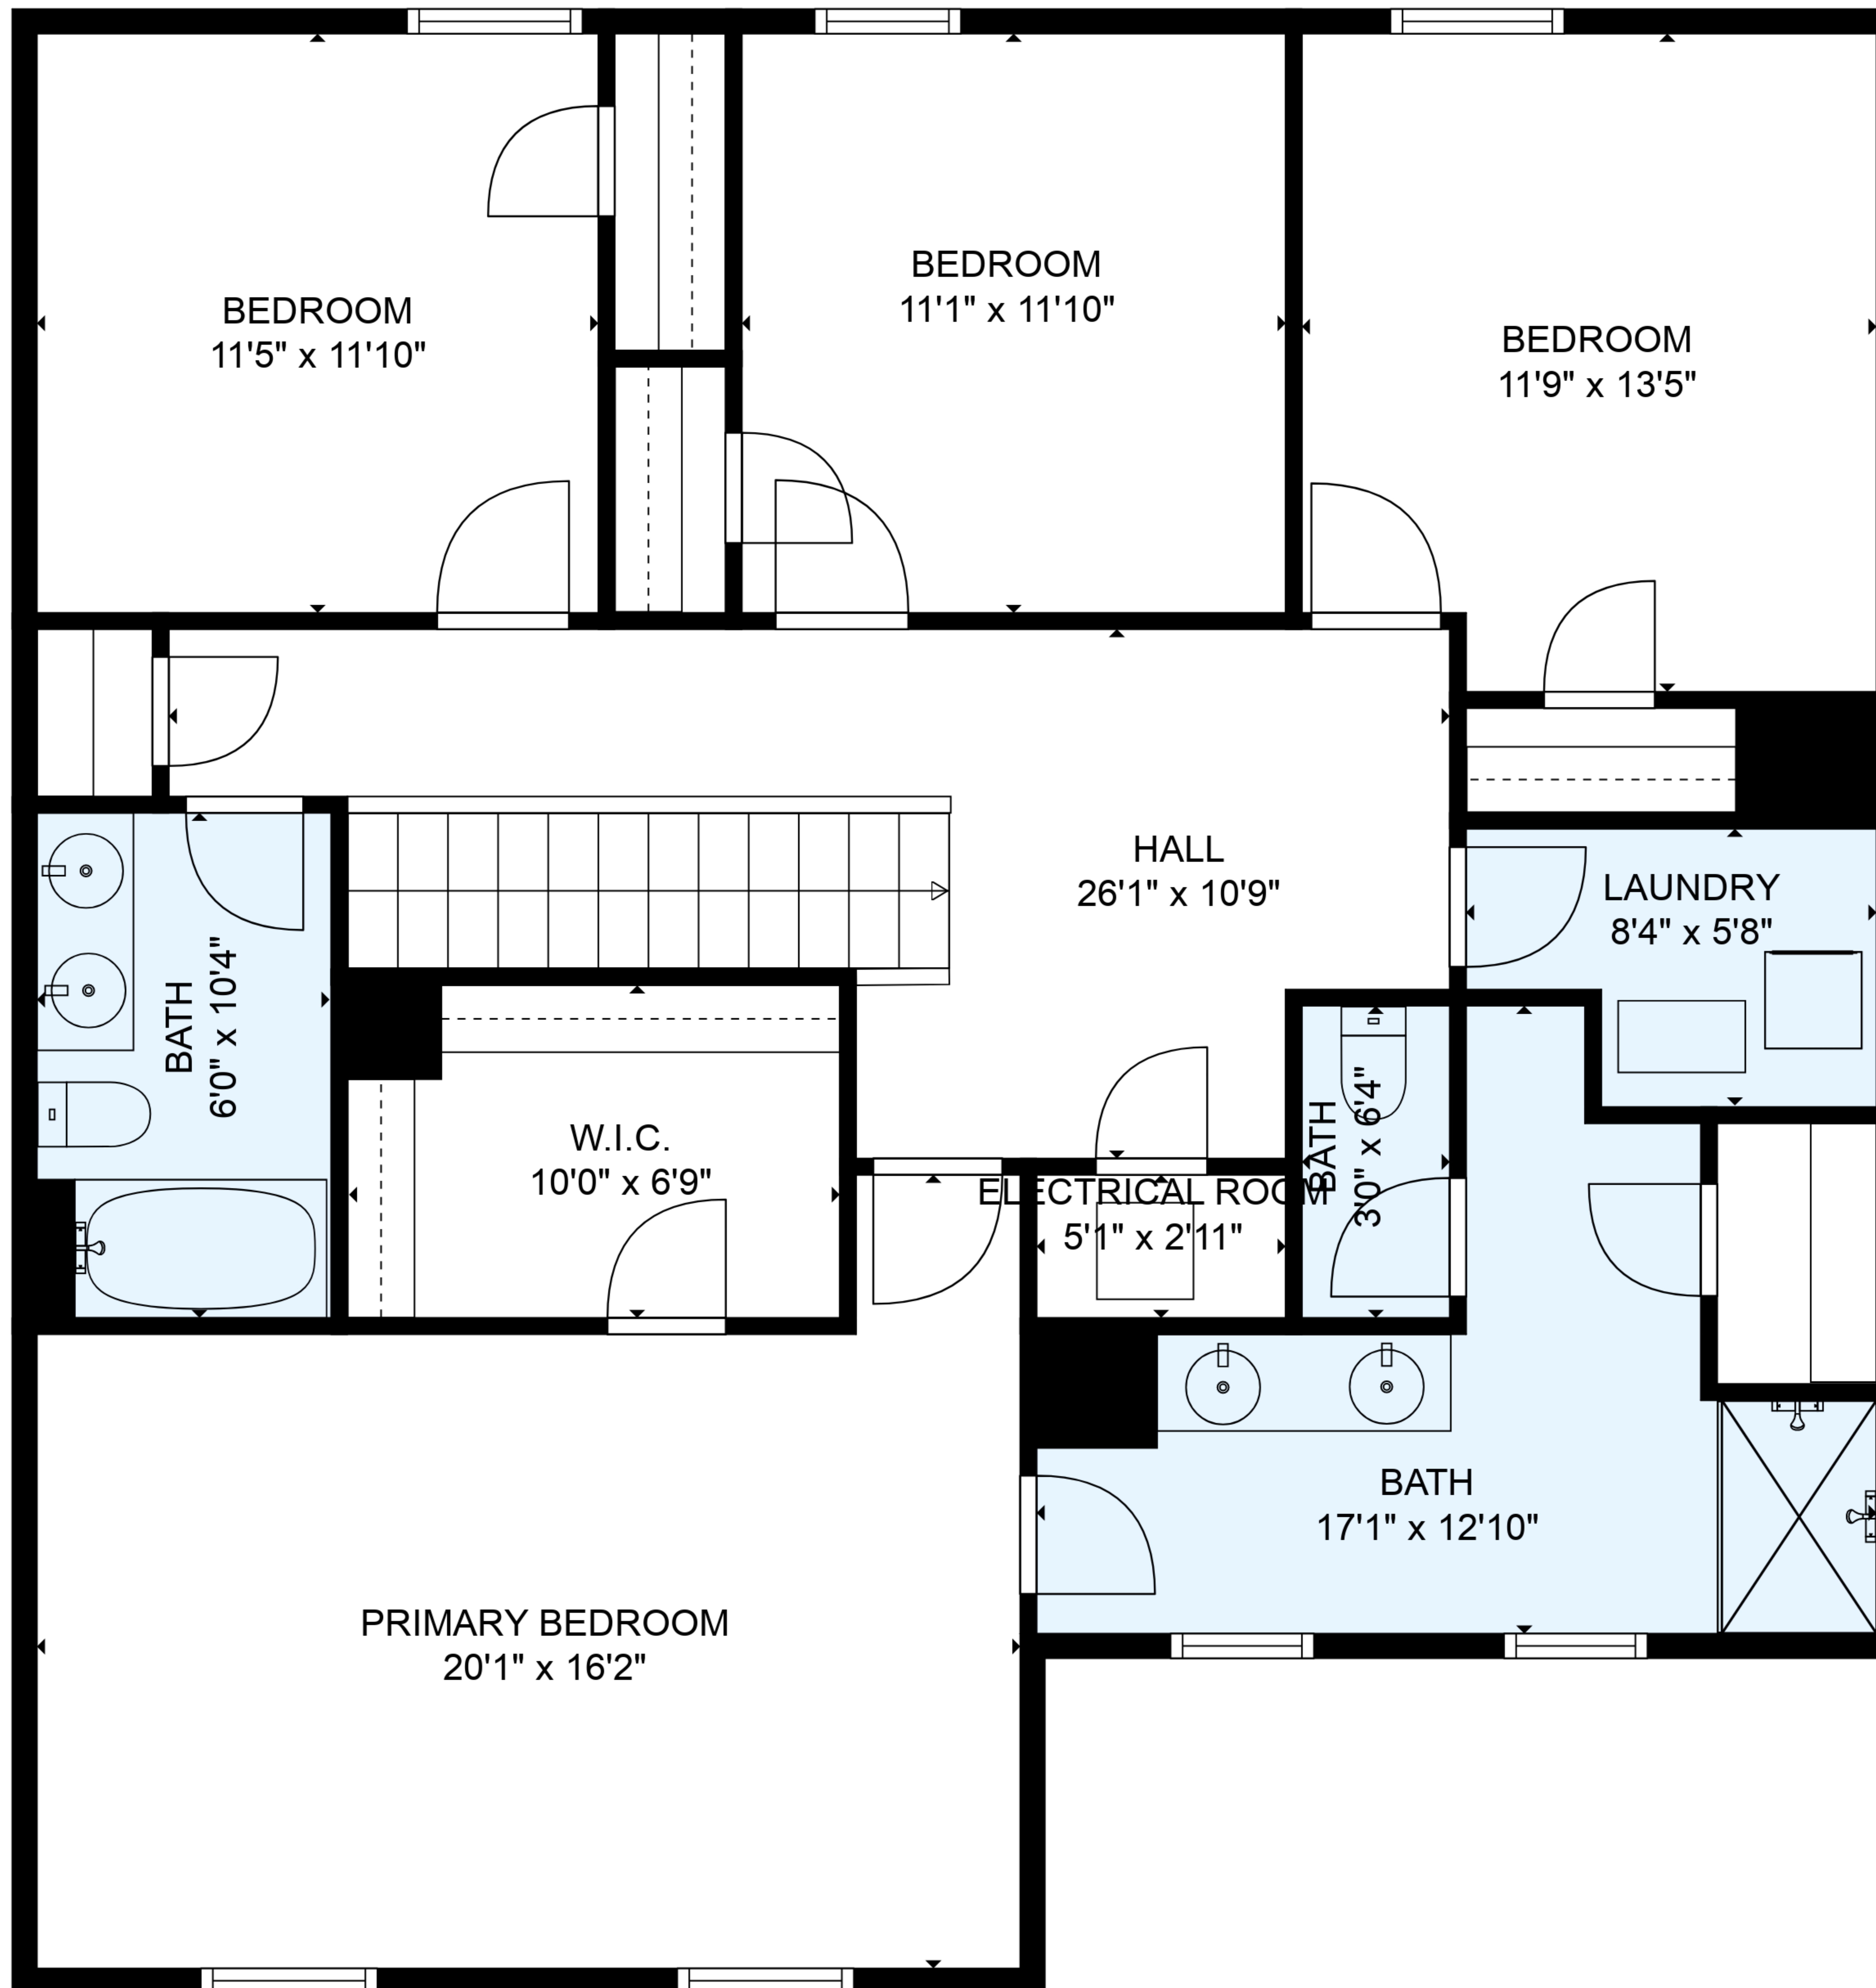

ESTIMATED AREAS

GLA FLOOR 1: 1015 sq. ft EXCLUDED AREAS 422 sq. ft

GLA FLOOR 2: 1423 sq. ft EXCLUDED AREAS 15 sq. ft

Total GLA 2438 sq. ft, total area 2875 sq. ft

ESTIMATED AREAS

GLA FLOOR 1: 1015 sq. ft EXCLUDED AREAS 422 sq. ft
 GLA FLOOR 2: 1423 sq. ft EXCLUDED AREAS 15 sq. ft
 Total GLA 2438 sq. ft, total area 2875 sq. ft

FLOOR 1

FLOOR 2

ESTIMATED AREAS

GLA FLOOR 1: 1015 sq. ft EXCLUDED AREAS 422 sq. ft
 GLA FLOOR 2: 1423 sq. ft EXCLUDED AREAS 15 sq. ft
 Total GLA 2438 sq. ft, total area 2875 sq. ft