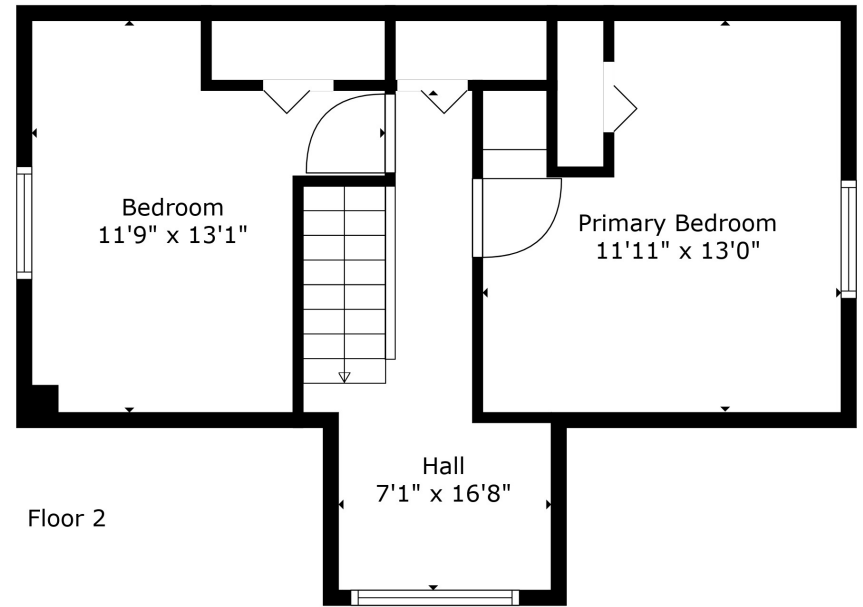

Floor 1

Floor 2

TOTAL: 1139 sq. ft
 FLOOR 1: 746 sq. ft, FLOOR 2: 393 sq. ft

Measurements Are Calculated By Cubicasa Technology. Deemed Highly Reliable But Not Guaranteed.

Bedroom
11'9" x 13'1"

Primary Bedroom
11'11" x 13'0"

Hall
7'1" x 16'8"

TOTAL: 1139 sq. ft
FLOOR 1: 746 sq. ft, FLOOR 2: 393 sq. ft

Measurements Are Calculated By Cubicasa Technology. Deemed Highly Reliable But Not Guaranteed.

TOTAL: 1139 sq. ft

FLOOR 1: 746 sq. ft, FLOOR 2: 393 sq. ft