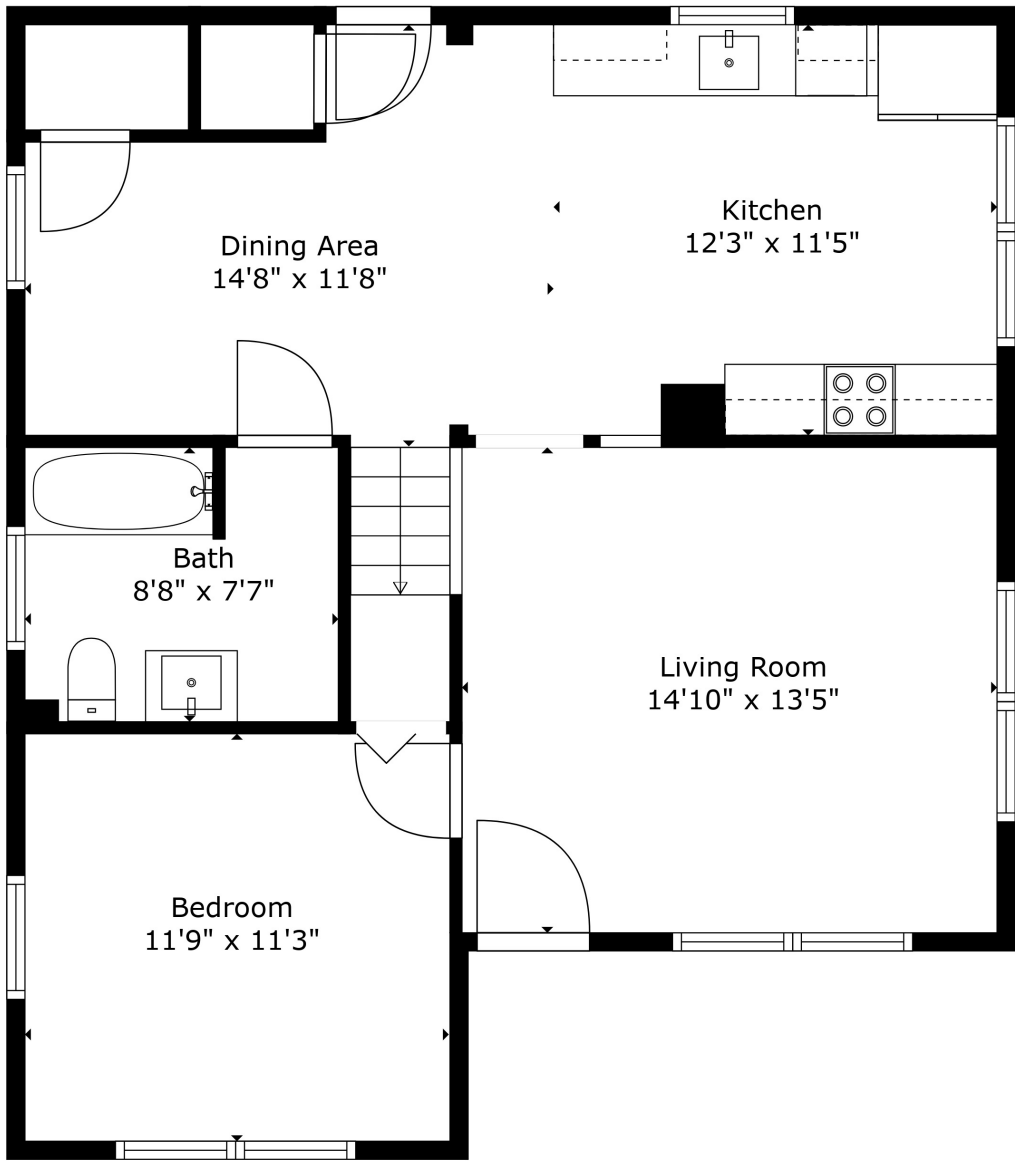

Floor 1

Floor 2

TOTAL: 1139 sq. ft
 FLOOR 1: 746 sq. ft, FLOOR 2: 393 sq. ft

Measurements Are Calculated By Cubicasa Technology. Deemed Highly Reliable But Not Guaranteed.

Bedroom
11'9" x 13'1"

Primary Bedroom
11'11" x 13'0"

Hall
7'1" x 16'8"

TOTAL: 1139 sq. ft
FLOOR 1: 746 sq. ft, FLOOR 2: 393 sq. ft

Measurements Are Calculated By Cubicasa Technology. Deemed Highly Reliable But Not Guaranteed.

TOTAL: 1139 sq. ft

FLOOR 1: 746 sq. ft, FLOOR 2: 393 sq. ft