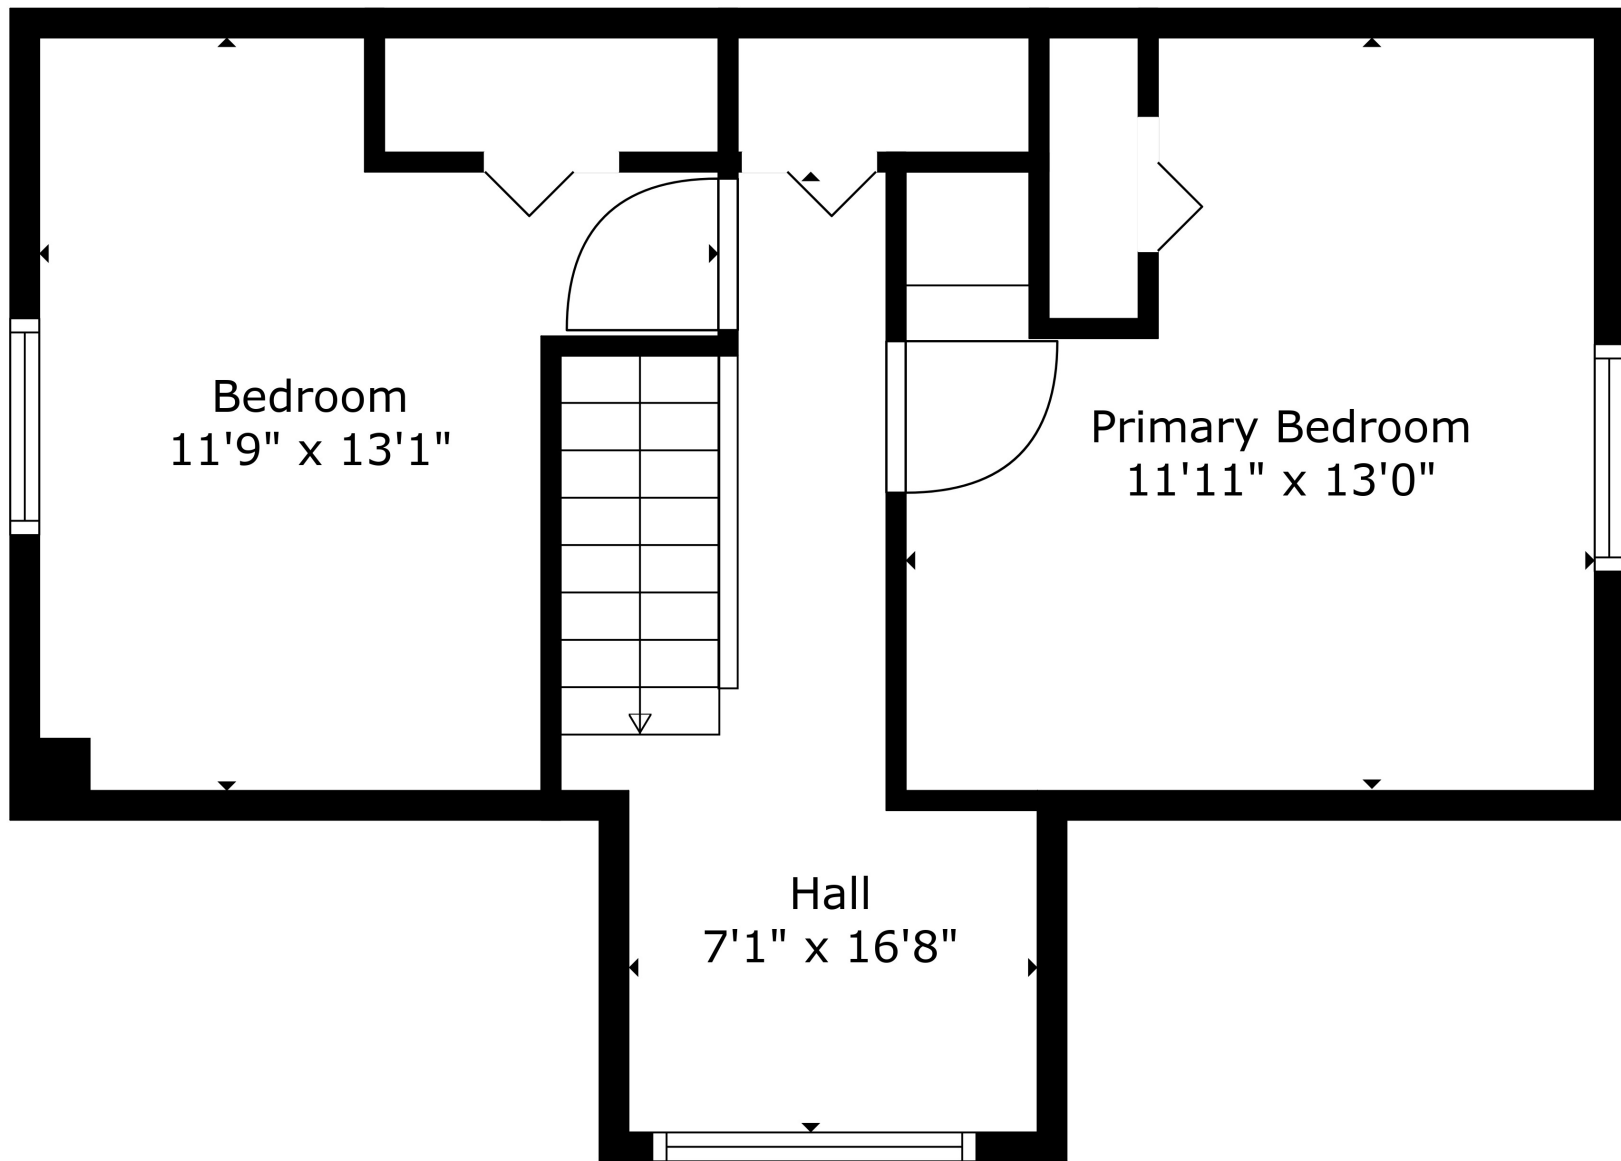

Floor 1

Floor 2

TOTAL: 1139 sq. ft
 FLOOR 1: 746 sq. ft, FLOOR 2: 393 sq. ft

Measurements Are Calculated By Cubicasa Technology. Deemed Highly Reliable But Not Guaranteed.

Bedroom
11'9" x 13'1"

Primary Bedroom
11'11" x 13'0"

Hall
7'1" x 16'8"

TOTAL: 1139 sq. ft
FLOOR 1: 746 sq. ft, FLOOR 2: 393 sq. ft

Measurements Are Calculated By Cubicasa Technology. Deemed Highly Reliable But Not Guaranteed.

TOTAL: 1139 sq. ft

FLOOR 1: 746 sq. ft, FLOOR 2: 393 sq. ft