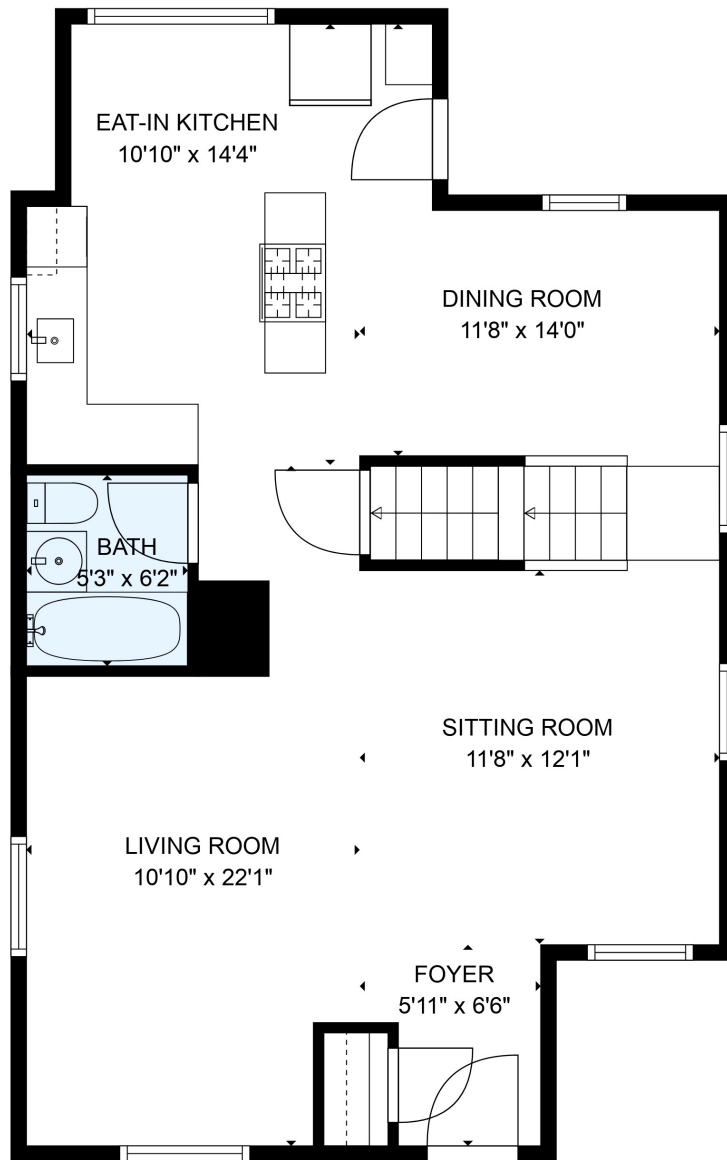

FLOOR 2

FLOOR 3

FLOOR 1

Total scanned area: 2269 sq. ft

SIZES AND DIMENSIONS ARE ESTIMATED

Total scanned area: 2269 sq. ft

SIZES AND DIMENSIONS ARE ESTIMATED

Total scanned area: 2269 sq. ft

SIZES AND DIMENSIONS ARE ESTIMATED