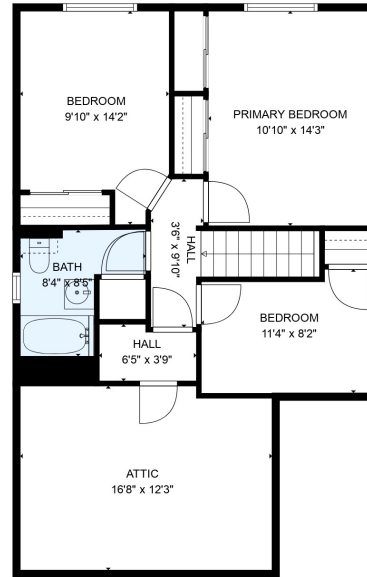

FLOOR 2

FLOOR 3

FLOOR 1

Total scanned area: 2269 sq. ft

SIZES AND DIMENSIONS ARE ESTIMATED

Total scanned area: 2269 sq. ft

SIZES AND DIMENSIONS ARE ESTIMATED

Total scanned area: 2269 sq. ft

SIZES AND DIMENSIONS ARE ESTIMATED