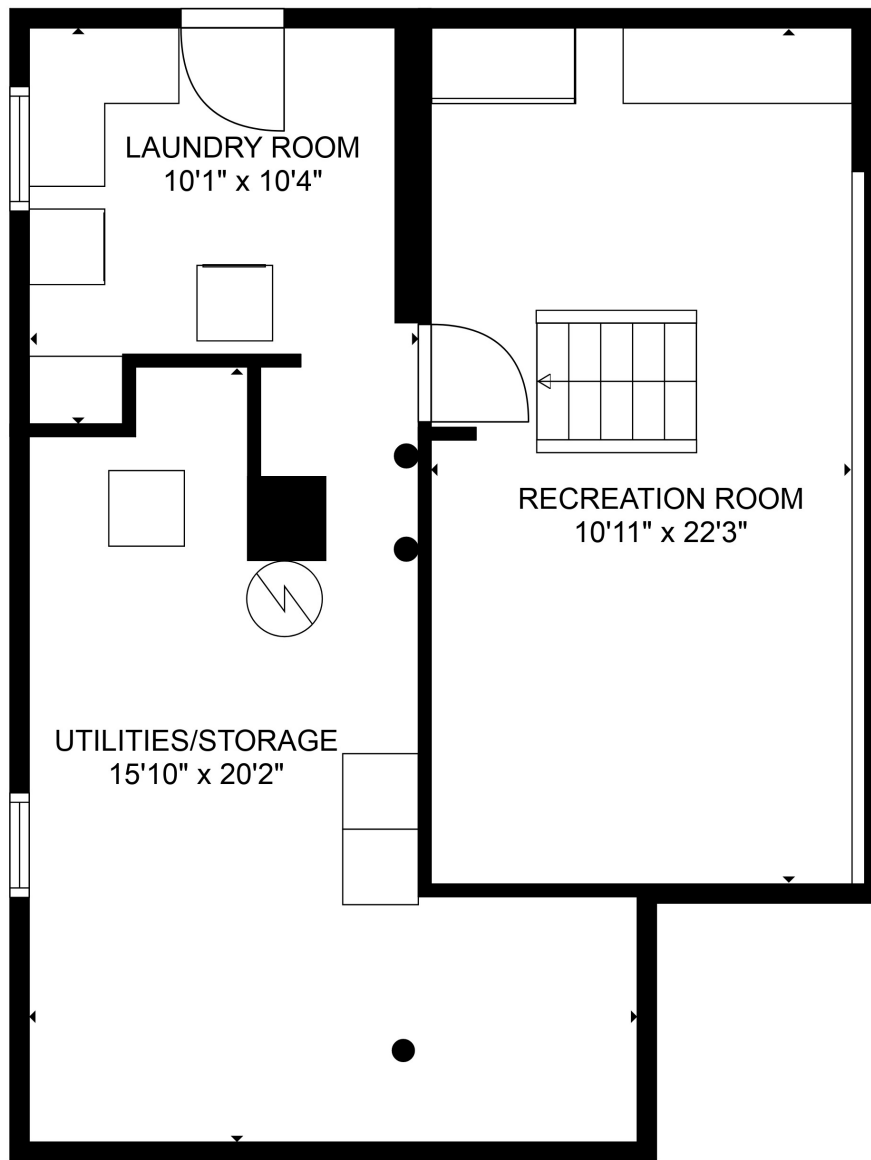

FLOOR 2

FLOOR 3

FLOOR 1

Total scanned area: 2269 sq. ft

SIZES AND DIMENSIONS ARE ESTIMATED

Total scanned area: 2269 sq. ft

SIZES AND DIMENSIONS ARE ESTIMATED

Total scanned area: 2269 sq. ft

SIZES AND DIMENSIONS ARE ESTIMATED