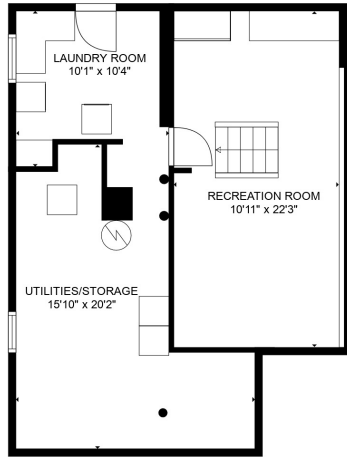

FLOOR 2

FLOOR 3

FLOOR 1

Total scanned area: 2269 sq. ft

SIZES AND DIMENSIONS ARE ESTIMATED

Total scanned area: 2269 sq. ft

SIZES AND DIMENSIONS ARE ESTIMATED

Total scanned area: 2269 sq. ft

SIZES AND DIMENSIONS ARE ESTIMATED