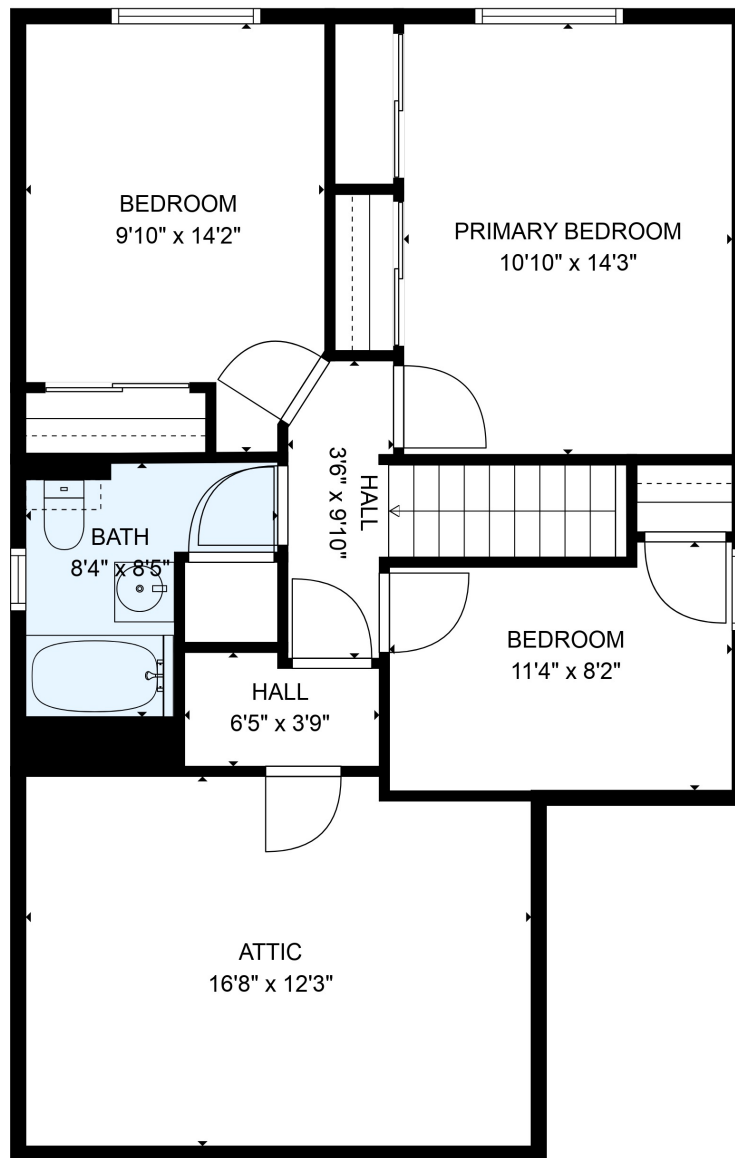

FLOOR 2

FLOOR 3

FLOOR 1

Total scanned area: 2269 sq. ft

SIZES AND DIMENSIONS ARE ESTIMATED

Total scanned area: 2269 sq. ft

SIZES AND DIMENSIONS ARE ESTIMATED

Total scanned area: 2269 sq. ft

SIZES AND DIMENSIONS ARE ESTIMATED