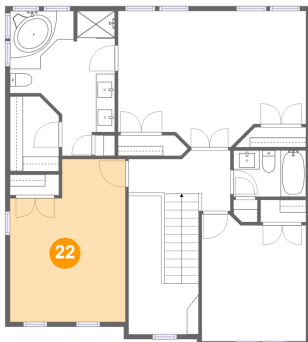

22 Floor 3 - Bedroom

Dimensions: 12'2" x 17'2"
Area: 186 sq. ft
Counted as living area: Yes

Heated: Yes
Finished: Yes
Enclosed: Yes
Contiguous: Yes
Permitted: Yes
Wet space: No
Addition: No
Conversion: No