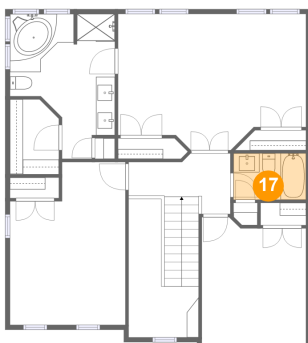

17 Floor 3 - Bath

Dimensions: 7'8" x 4'10"
Area: 37 sq. ft
Counted as living area: Yes

Heated: Yes
Finished: Yes
Enclosed: Yes
Contiguous: Yes
Permitted: Yes
Wet space: Yes
Addition: No
Conversion: No