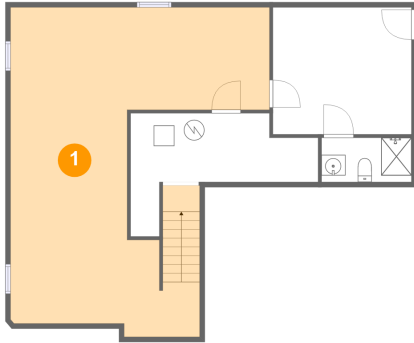

91 Hargrove Cir, Martinsburg, WV, US

1 Floor 1 - Recreation Room

Dimensions: 25'4" x 32'2"
Area: 576 sq. ft
Counted as living area: Yes

Heated: Yes
Finished: Yes
Enclosed: Yes
Contiguous: Yes
Permitted: Yes
Wet space: No
Addition: No
Conversion: No