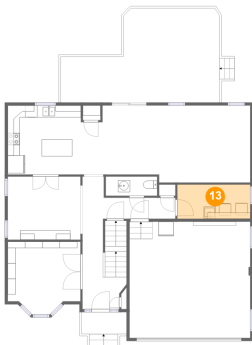

13 Floor 2 - Laundry

Dimensions: 12'2" x 5'8"
Area: 70 sq. ft
Counted as living area: Yes

Heated: Yes
Finished: Yes
Enclosed: Yes
Contiguous: Yes
Permitted: Yes
Wet space: No
Addition: No
Conversion: No