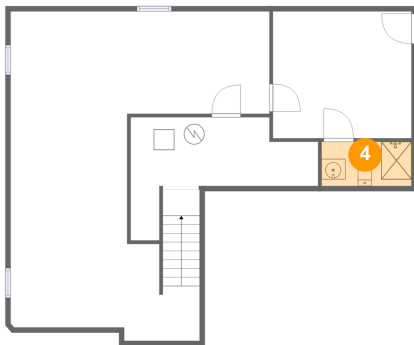

4 Floor 1 - Bath

Dimensions: 8'9" x 4'4"
Area: 38 sq. ft
Counted as living area: Yes

Heated: Yes
Finished: Yes
Enclosed: Yes
Contiguous: Yes
Permitted: Yes
Wet space: Yes
Addition: No
Conversion: No