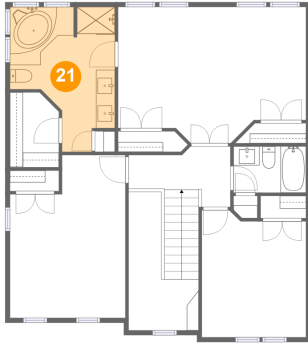

91 Hargrove Cir, Martinsburg, WV, US

21 Floor 3 - Primary Bath

Dimensions: 11'1" x 15'3"
Area: 128 sq. ft
Counted as living area: Yes

Heated: Yes
Finished: Yes
Enclosed: Yes
Contiguous: Yes
Permitted: Yes
Wet space: Yes
Addition: No
Conversion: No