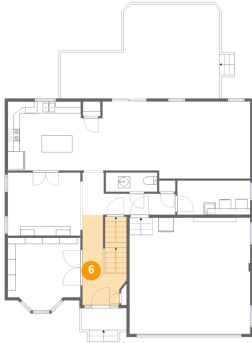

91 Hargrove Cir, Martinsburg, WV, US

6 Floor 2 - Foyer

Dimensions: 7'5" x 15'1"
Area: 104 sq. ft
Counted as living area: Yes

Heated: Yes
Finished: Yes
Enclosed: Yes
Contiguous: Yes
Permitted: Yes
Wet space: No
Addition: No
Conversion: No