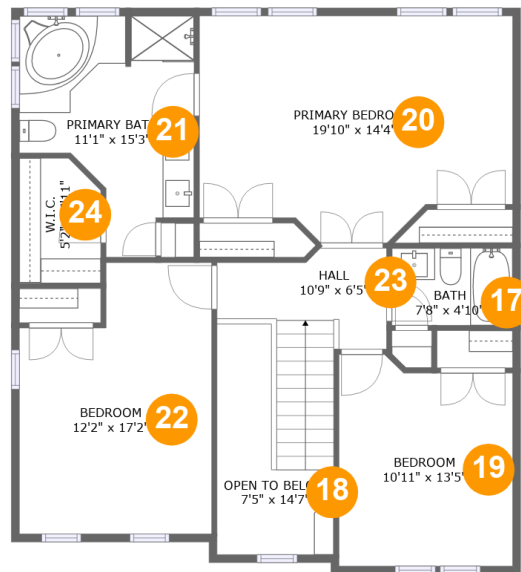

## Room dimensions

Floor 1

Total sqft: 1005 Living area: 873

#		Dimensions	sqft	Counted as living area
1	Recreation Room	25'4" x 32'2"	576 sq. ft	Yes
2	Bedroom	13'6" x 12'5"	168 sq. ft	Yes
3	Electrical Room	18'4" x 12'0"	127 sq. ft	No
4	Bath	8'9" x 4'4"	38 sq. ft	Yes

**91 Hargrove Cir, Martinsburg, WV, US****Room dimensions**

Floor 2

Total sqft: 1916 Living area: 1140

#		Dimensions	sqft	Counted as living area
5	WC	6'6" x 3'2"	28 sq. ft	Yes
6	Foyer	7'5" x 15'1"	104 sq. ft	Yes
7	Deck	26'7" x 15'8"	333 sq. ft	No
8	Kitchen	15'10" x 11'7"	173 sq. ft	Yes
9	Breakfast Nook	9'6" x 11'6"	109 sq. ft	Yes
10	Hall	15'7" x 7'1"	67 sq. ft	Yes
11	Living Room	15'3" x 12'10"	197 sq. ft	Yes
12	Garage	20'2" x 19'5"	392 sq. ft	No
13	Laundry	12'2" x 5'8"	70 sq. ft	Yes
14	Office	12'2" x 12'2"	133 sq. ft	Yes
15	Porch	7'7" x 3'7"	28 sq. ft	No

# 91 Hargrove Cir, Martinsburg, WV, US

#		Dimensions	sqft	Counted as living area
16	Dining Room	12'2" x 10'7"	129 sq. ft	Yes

**91 Hargrove Cir, Martinsburg, WV, US****Room dimensions**

Floor 3

Total sqft: 1121 Living area: 1046