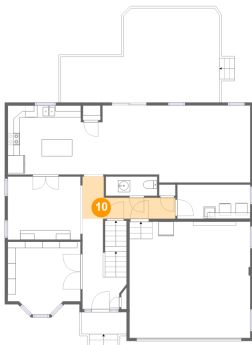

10 Floor 2 - Hall

Dimensions: 15'7" x 7'1"
Area: 67 sq. ft
Counted as living area: Yes

Heated: Yes
Finished: Yes
Enclosed: Yes
Contiguous: Yes
Permitted: Yes
Wet space: No
Addition: No
Conversion: No