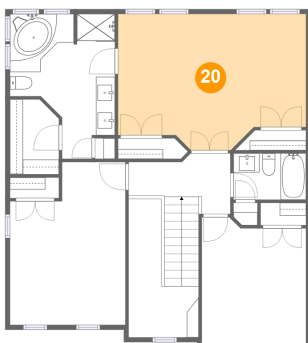

20 Floor 3 - Primary Bedroom

Dimensions: 19'10" x 14'4"
Area: 257 sq. ft
Counted as living area: Yes

Heated: Yes
Finished: Yes
Enclosed: Yes
Contiguous: Yes
Permitted: Yes
Wet space: No
Addition: No
Conversion: No