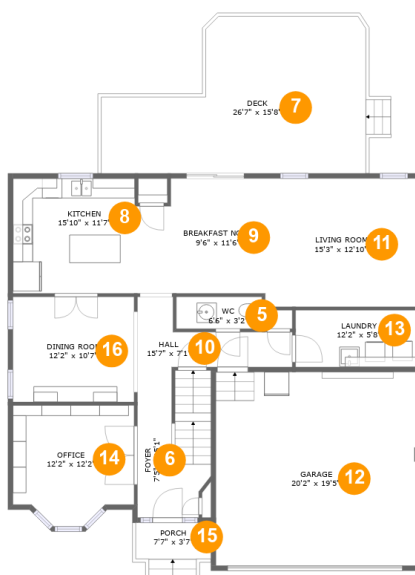

## Room dimensions

Floor 1

Total sqft: 1005 Living area: 873

#		Dimensions	sqft	Counted as living area
1	Recreation Room	25'4" x 32'2"	576 sq. ft	Yes
2	Bedroom	13'6" x 12'5"	168 sq. ft	Yes
3	Electrical Room	18'4" x 12'0"	127 sq. ft	No
4	Bath	8'9" x 4'4"	38 sq. ft	Yes

**91 Hargrove Cir, Martinsburg, WV, US****Room dimensions**

Floor 2

Total sqft: 1916 Living area: 1140

#		Dimensions	sqft	Counted as living area
5	WC	6'6" x 3'2"	28 sq. ft	Yes
6	Foyer	7'5" x 15'1"	104 sq. ft	Yes
7	Deck	26'7" x 15'8"	333 sq. ft	No
8	Kitchen	15'10" x 11'7"	173 sq. ft	Yes
9	Breakfast Nook	9'6" x 11'6"	109 sq. ft	Yes
10	Hall	15'7" x 7'1"	67 sq. ft	Yes
11	Living Room	15'3" x 12'10"	197 sq. ft	Yes
12	Garage	20'2" x 19'5"	392 sq. ft	No
13	Laundry	12'2" x 5'8"	70 sq. ft	Yes
14	Office	12'2" x 12'2"	133 sq. ft	Yes
15	Porch	7'7" x 3'7"	28 sq. ft	No

# 91 Hargrove Cir, Martinsburg, WV, US

#		Dimensions	sqft	Counted as living area
16	Dining Room	12'2" x 10'7"	129 sq. ft	Yes

**91 Hargrove Cir, Martinsburg, WV, US****Room dimensions**

Floor 3

Total sqft: 1121 Living area: 1046

## 16 Floor 2 - Dining Room

Dimensions: 12'2" x 10'7"  
Area: 129 sq. ft  
Counted as living area: Yes

Heated: Yes  
Finished: Yes  
Enclosed: Yes  
Contiguous: Yes  
Permitted: Yes  
Wet space: No  
Addition: No  
Conversion: No