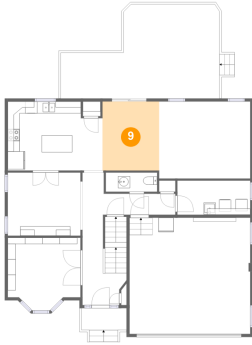

91 Hargrove Cir, Martinsburg, WV, US

9 Floor 2 - Breakfast Nook

Dimensions: 9'6" x 11'6"
Area: 109 sq. ft
Counted as living area: Yes

Heated: Yes
Finished: Yes
Enclosed: Yes
Contiguous: Yes
Permitted: Yes
Wet space: No
Addition: No
Conversion: No