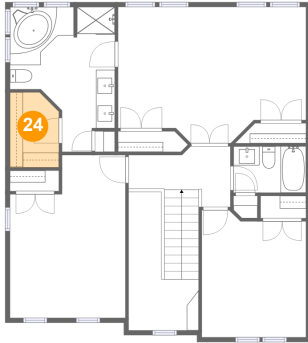

91 Hargrove Cir, Martinsburg, WV, US

24 Floor 3 - W.I.C.

Dimensions: 5'2" x 7'11"
Area: 39 sq. ft
Counted as living area: Yes

Heated: Yes
Finished: Yes
Enclosed: Yes
Contiguous: Yes
Permitted: Yes
Wet space: No
Addition: No
Conversion: No