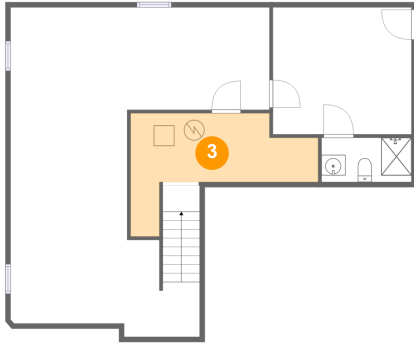

91 Hargrove Cir, Martinsburg, WV, US

3 Floor 1 - Electrical Room

Dimensions: 18'4" x 12'0"
Area: 127 sq. ft
Counted as living area: No

Heated: No
Finished: No
Enclosed: Yes
Contiguous: Yes
Permitted: Yes
Wet space: No
Addition: No
Conversion: No