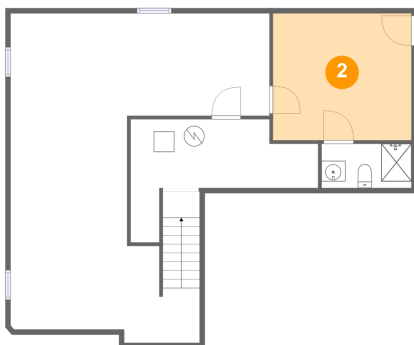

2 Floor 1 - Bedroom

Dimensions: 13'6" x 12'5"
Area: 168 sq. ft
Counted as living area: Yes

Heated: Yes
Finished: Yes
Enclosed: Yes
Contiguous: Yes
Permitted: Yes
Wet space: No
Addition: No
Conversion: No