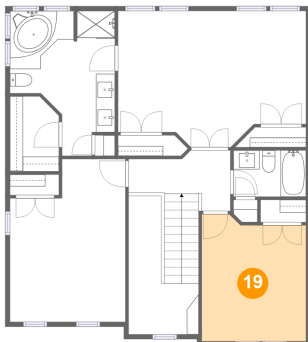

19 Floor 3 - Bedroom

Dimensions: 10'11" x 13'5"
Area: 138 sq. ft
Counted as living area: Yes

Heated: Yes
Finished: Yes
Enclosed: Yes
Contiguous: Yes
Permitted: Yes
Wet space: No
Addition: No
Conversion: No