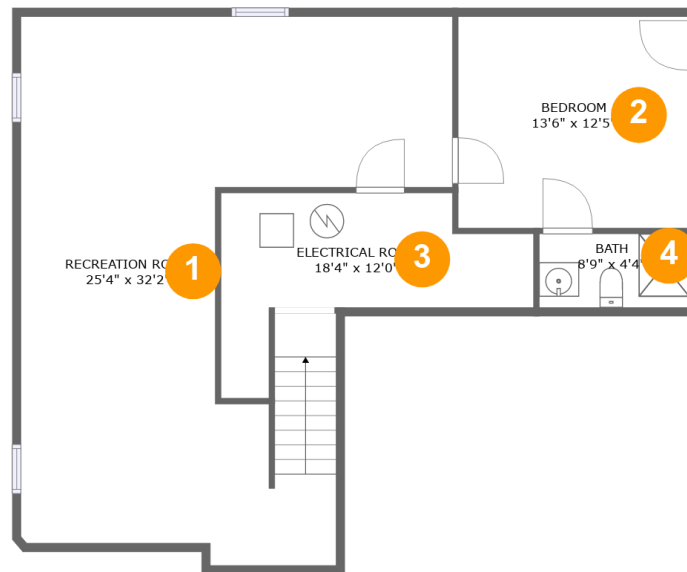

91 Hargrove Cir, Martinsburg, WV, US

Room dimensions

Floor 1

Total sqft: 1005 Living area: 873

#		Dimensions	sqft	Counted as living area
1	Recreation Room	25'4" x 32'2"	576 sq. ft	Yes
2	Bedroom	13'6" x 12'5"	168 sq. ft	Yes
3	Electrical Room	18'4" x 12'0"	127 sq. ft	No
4	Bath	8'9" x 4'4"	38 sq. ft	Yes