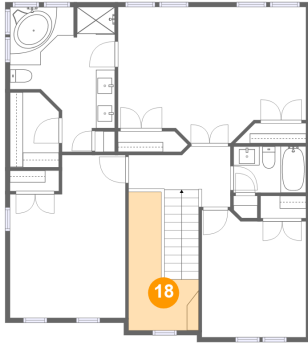

91 Hargrove Cir, Martinsburg, WV, US

18 Floor 3 - Open To Below

Dimensions: 7'5" x 14'7"
Area: 71 sq. ft
Counted as living area: No

Heated: No
Finished: No
Enclosed: No
Contiguous: Yes
Permitted: No
Wet space: No
Addition: No
Conversion: No