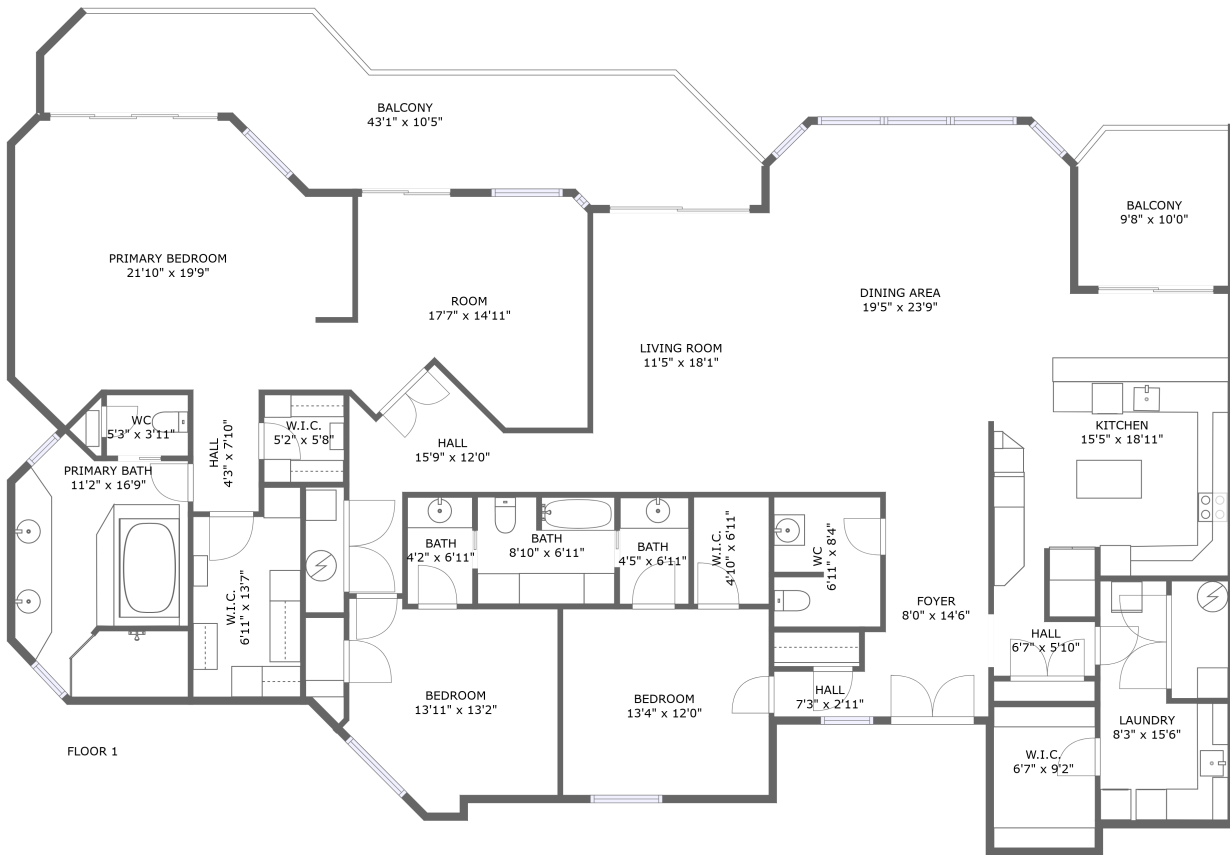

3 Seaside Ln, Belleair, Pinellas County, Florida, United States, 33756, 502

Property Summary

 **0** garages  **3** bedrooms  **2** bathrooms  **1** half baths

 **1** floors  **2,928** Gross Living Area sqft  **3,362** total sqft

3 Seaside Ln, Belleair, Pinellas County, Florida, United States, 33756, 502

Room Dimensions

Floor 1

Total sqft: 3362

Living area: 2928

#	Room name	Dimensions	Area (sqft)	Counted as Living Area
1	W.i.c.	6'11" x 13'7"	85 sq. ft	Yes
2	Bath	8'10" x 6'11"	60 sq. ft	Yes
3	W.i.c.	4'10" x 6'11"	33 sq. ft	Yes
4	Primary Bedroom	21'10" x 19'9"	346 sq. ft	Yes
5	Balcony	43'1" x 10'5"	338 sq. ft	No
6	Room	17'7" x 14'11"	211 sq. ft	Yes
7	Wc	5'3" x 3'11"	21 sq. ft	Yes
8	W.i.c.	6'7" x 9'2"	60 sq. ft	Yes
9	Primary Bath	11'2" x 16'9"	164 sq. ft	Yes
10	Dining Area	19'5" x 23'9"	387 sq. ft	Yes
11	Bedroom	13'11" x 13'2"	160 sq. ft	Yes

**3 Seaside Ln, Belleair, Pinellas County, Florida,
United States, 33756, 502**

#	Room name	Dimensions	Area (sqft)	Counted as Living Area
12	Kitchen	15'5" x 18'11"	288 sq. ft	Yes
13	W.i.c.	5'2" x 5'8"	29 sq. ft	Yes
14	Bath	4'5" x 6'11"	31 sq. ft	Yes
15	Wc	6'11" x 8'4"	57 sq. ft	Yes
16	Living Room	11'5" x 18'1"	206 sq. ft	Yes
17	Hall	15'9" x 12'0"	105 sq. ft	Yes
18	Hall	4'3" x 7'10"	33 sq. ft	Yes
19	Foyer	8'0" x 14'6"	100 sq. ft	Yes
20	Bath	4'2" x 6'11"	29 sq. ft	Yes
21	Balcony	9'8" x 10'0"	96 sq. ft	No
22	Hall	7'3" x 2'11"	21 sq. ft	Yes
23	Hall	6'7" x 5'10"	31 sq. ft	Yes
24	Bedroom	13'4" x 12'0"	160 sq. ft	Yes
25	Laundry	8'3" x 15'6"	96 sq. ft	Yes