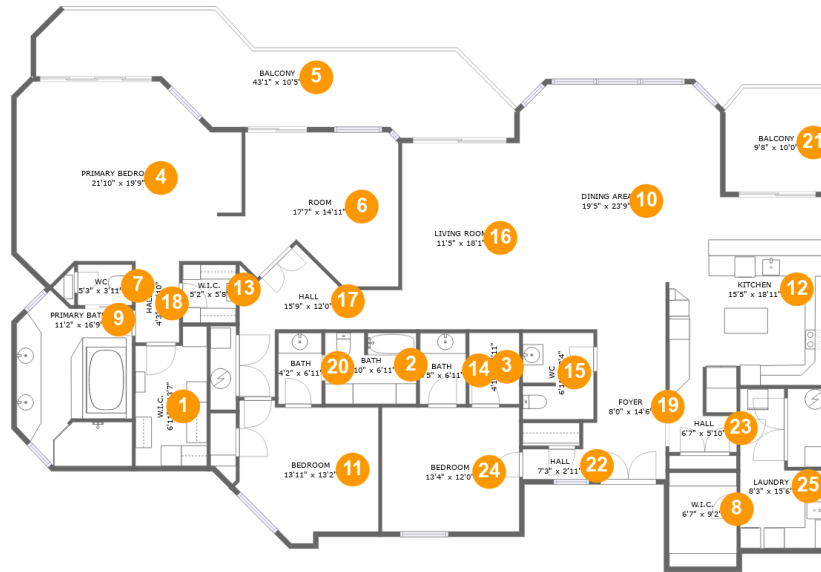

3 Seaside Ln, Belleair, Pinellas County, Florida, United States, 33756, 502

Property Summary

 **0** garages  **3** bedrooms  **2** bathrooms  **1** half baths

 **1** floors  **2,928** Gross Living Area sqft  **3,362** total sqft

3 Seaside Ln, Belleair, Pinellas County, Florida, United States, 33756, 502

Room Dimensions

Floor 1

Total sqft: 3362

Living area: 2928

#	Room name	Dimensions	Area (sqft)	Counted as Living Area
1	W.i.c.	6'11" x 13'7"	85 sq. ft	Yes
2	Bath	8'10" x 6'11"	60 sq. ft	Yes
3	W.i.c.	4'10" x 6'11"	33 sq. ft	Yes
4	Primary Bedroom	21'10" x 19'9"	346 sq. ft	Yes
5	Balcony	43'1" x 10'5"	338 sq. ft	No
6	Room	17'7" x 14'11"	211 sq. ft	Yes
7	Wc	5'3" x 3'11"	21 sq. ft	Yes
8	W.i.c.	6'7" x 9'2"	60 sq. ft	Yes
9	Primary Bath	11'2" x 16'9"	164 sq. ft	Yes
10	Dining Area	19'5" x 23'9"	387 sq. ft	Yes
11	Bedroom	13'11" x 13'2"	160 sq. ft	Yes

**3 Seaside Ln, Belleair, Pinellas County, Florida,
United States, 33756, 502**

#	Room name	Dimensions	Area (sqft)	Counted as Living Area
12	Kitchen	15'5" x 18'11"	288 sq. ft	Yes
13	W.i.c.	5'2" x 5'8"	29 sq. ft	Yes
14	Bath	4'5" x 6'11"	31 sq. ft	Yes
15	Wc	6'11" x 8'4"	57 sq. ft	Yes
16	Living Room	11'5" x 18'1"	206 sq. ft	Yes
17	Hall	15'9" x 12'0"	105 sq. ft	Yes
18	Hall	4'3" x 7'10"	33 sq. ft	Yes
19	Foyer	8'0" x 14'6"	100 sq. ft	Yes
20	Bath	4'2" x 6'11"	29 sq. ft	Yes
21	Balcony	9'8" x 10'0"	96 sq. ft	No
22	Hall	7'3" x 2'11"	21 sq. ft	Yes
23	Hall	6'7" x 5'10"	31 sq. ft	Yes
24	Bedroom	13'4" x 12'0"	160 sq. ft	Yes
25	Laundry	8'3" x 15'6"	96 sq. ft	Yes

3 Seaside Ln, Belleair, Pinellas County, Florida, United States, 33756, 502

1 Floor 1 - W.i.c.

Dimensions: 6'11" x 13'7"
Area: 85 sq. ft
Counted as Living Area:
Yes

Heated: Yes
Finished: Yes
Enclosed: Yes
Contiguous:
Yes
Permitted: Yes
Wet Space: No
Addition: No
Conversion: No