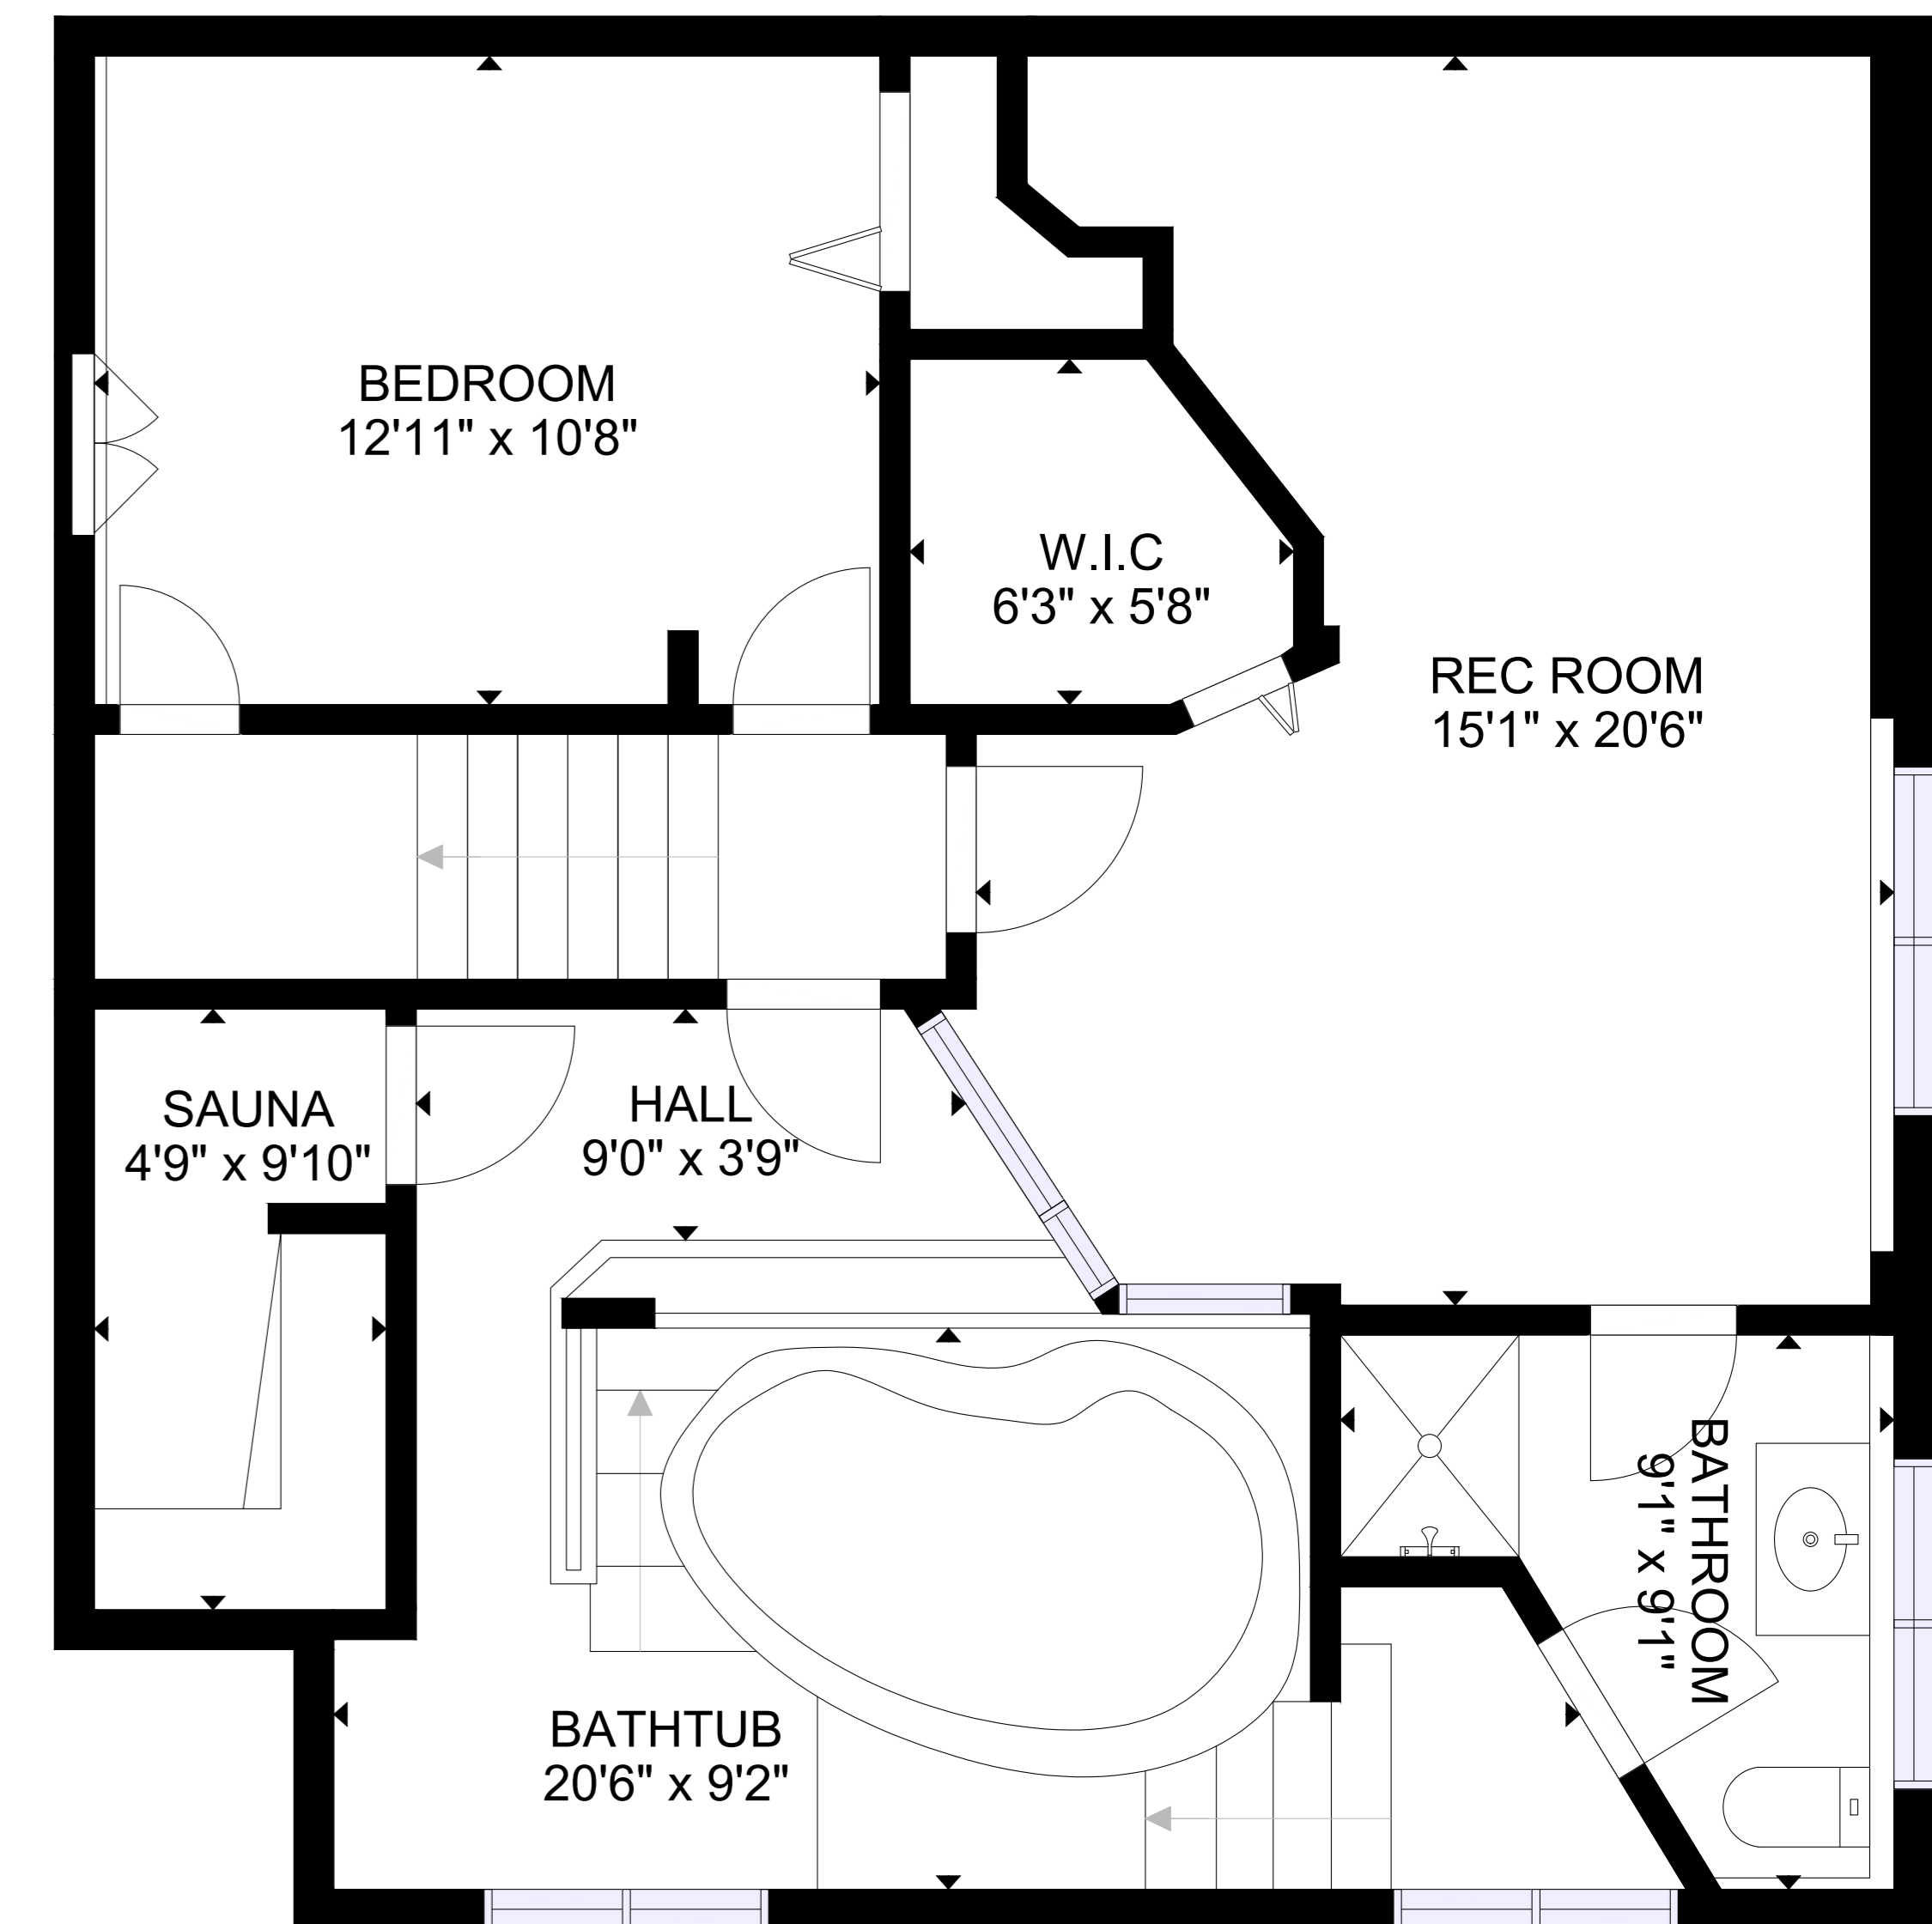

ESTIMATED AREAS:
 FLOOR 1: 1695 sq.ft,
 FLOOR 2: 3296 sq.ft
TOTAL: 4991 sq.ft

SIZES AND DIMENSIONS ARE APPROXIMATE, ACTUAL MAY VARY.

FLOOR 1

ESTIMATED AREAS:
 FLOOR 1: 1695 sq.ft,
 FLOOR 2: 3296 sq.ft
TOTAL: 4991 sq.ft

SIZES AND DIMENSIONS ARE APPROXIMATE, ACTUAL MAY VARY.

FLOOR 2

FLOOR 1

ESTIMATED AREAS:
 FLOOR 1: 1695 sq.ft,
 FLOOR 2: 3296 sq.ft
TOTAL: 4991 sq.ft

SIZES AND DIMENSIONS ARE APPROXIMATE, ACTUAL MAY VARY.