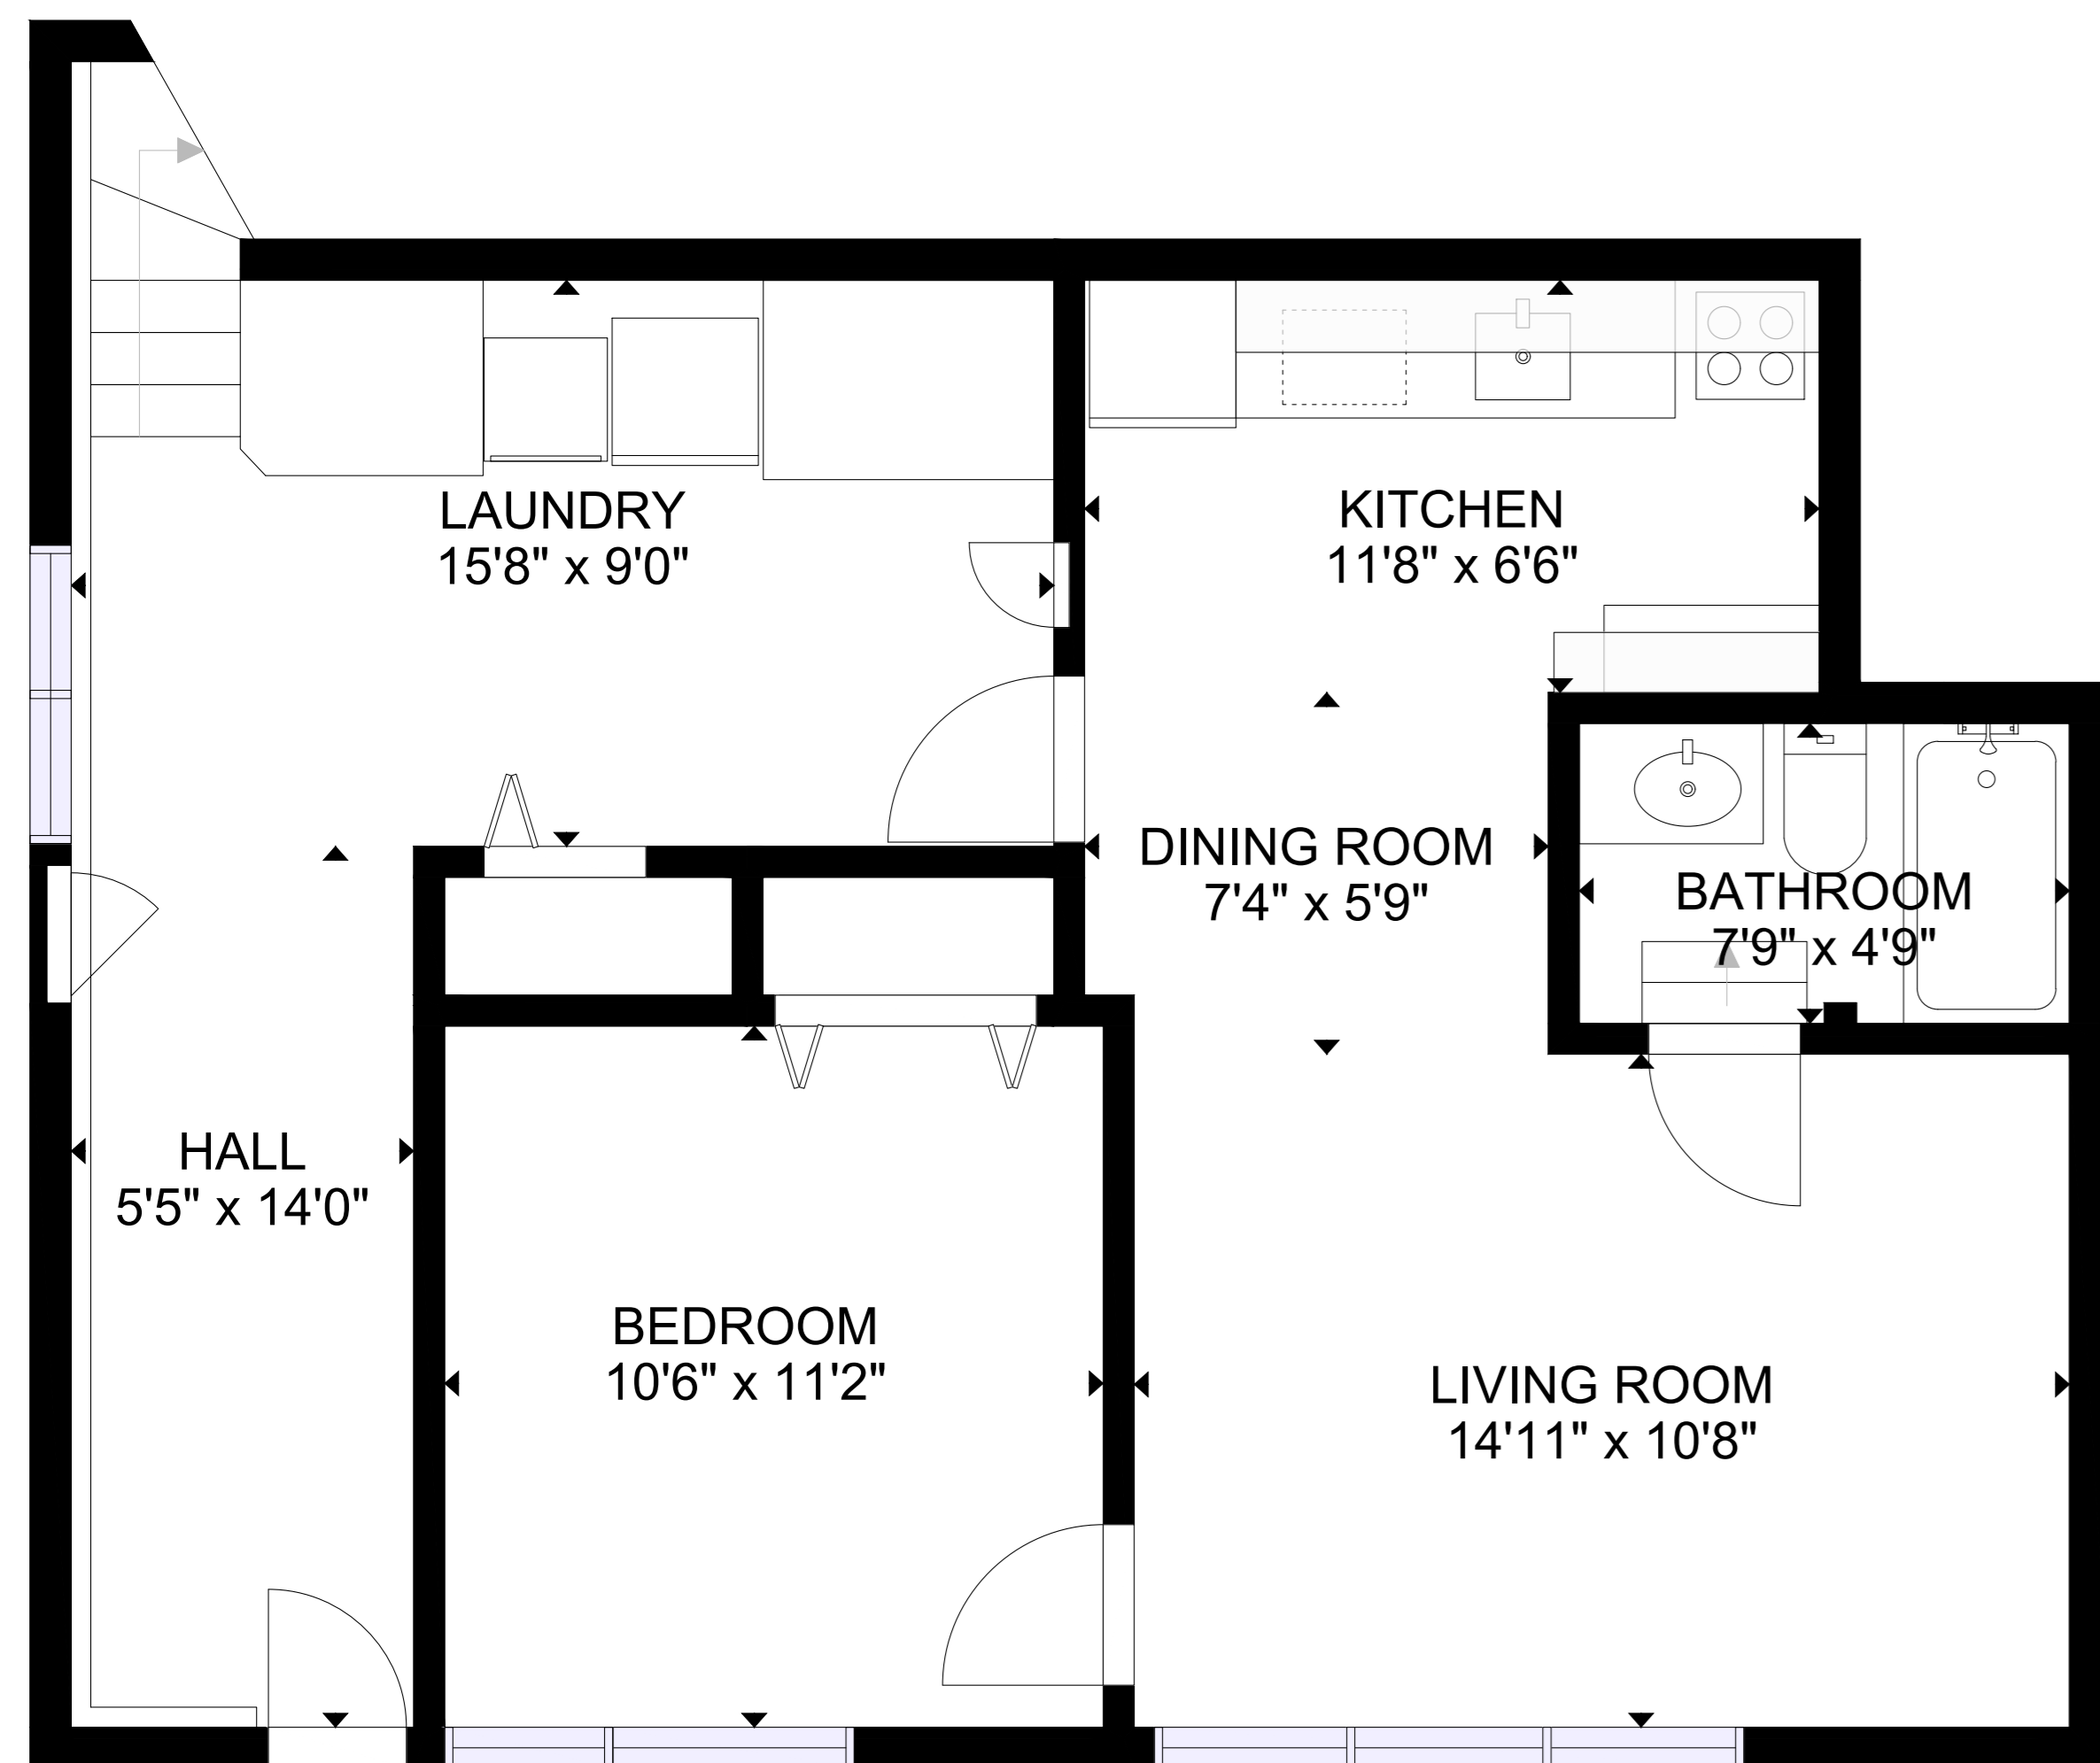

ESTIMATED AREAS:
 FLOOR 1: 1695 sq.ft,
 FLOOR 2: 3296 sq.ft
TOTAL: 4991 sq.ft

SIZES AND DIMENSIONS ARE APPROXIMATE, ACTUAL MAY VARY.

FLOOR 1

ESTIMATED AREAS:
 FLOOR 1: 1695 sq.ft,
 FLOOR 2: 3296 sq.ft
TOTAL: 4991 sq.ft

SIZES AND DIMENSIONS ARE APPROXIMATE, ACTUAL MAY VARY.

FLOOR 2

FLOOR 1

ESTIMATED AREAS:
 FLOOR 1: 1695 sq.ft,
 FLOOR 2: 3296 sq.ft
TOTAL: 4991 sq.ft

SIZES AND DIMENSIONS ARE APPROXIMATE, ACTUAL MAY VARY.