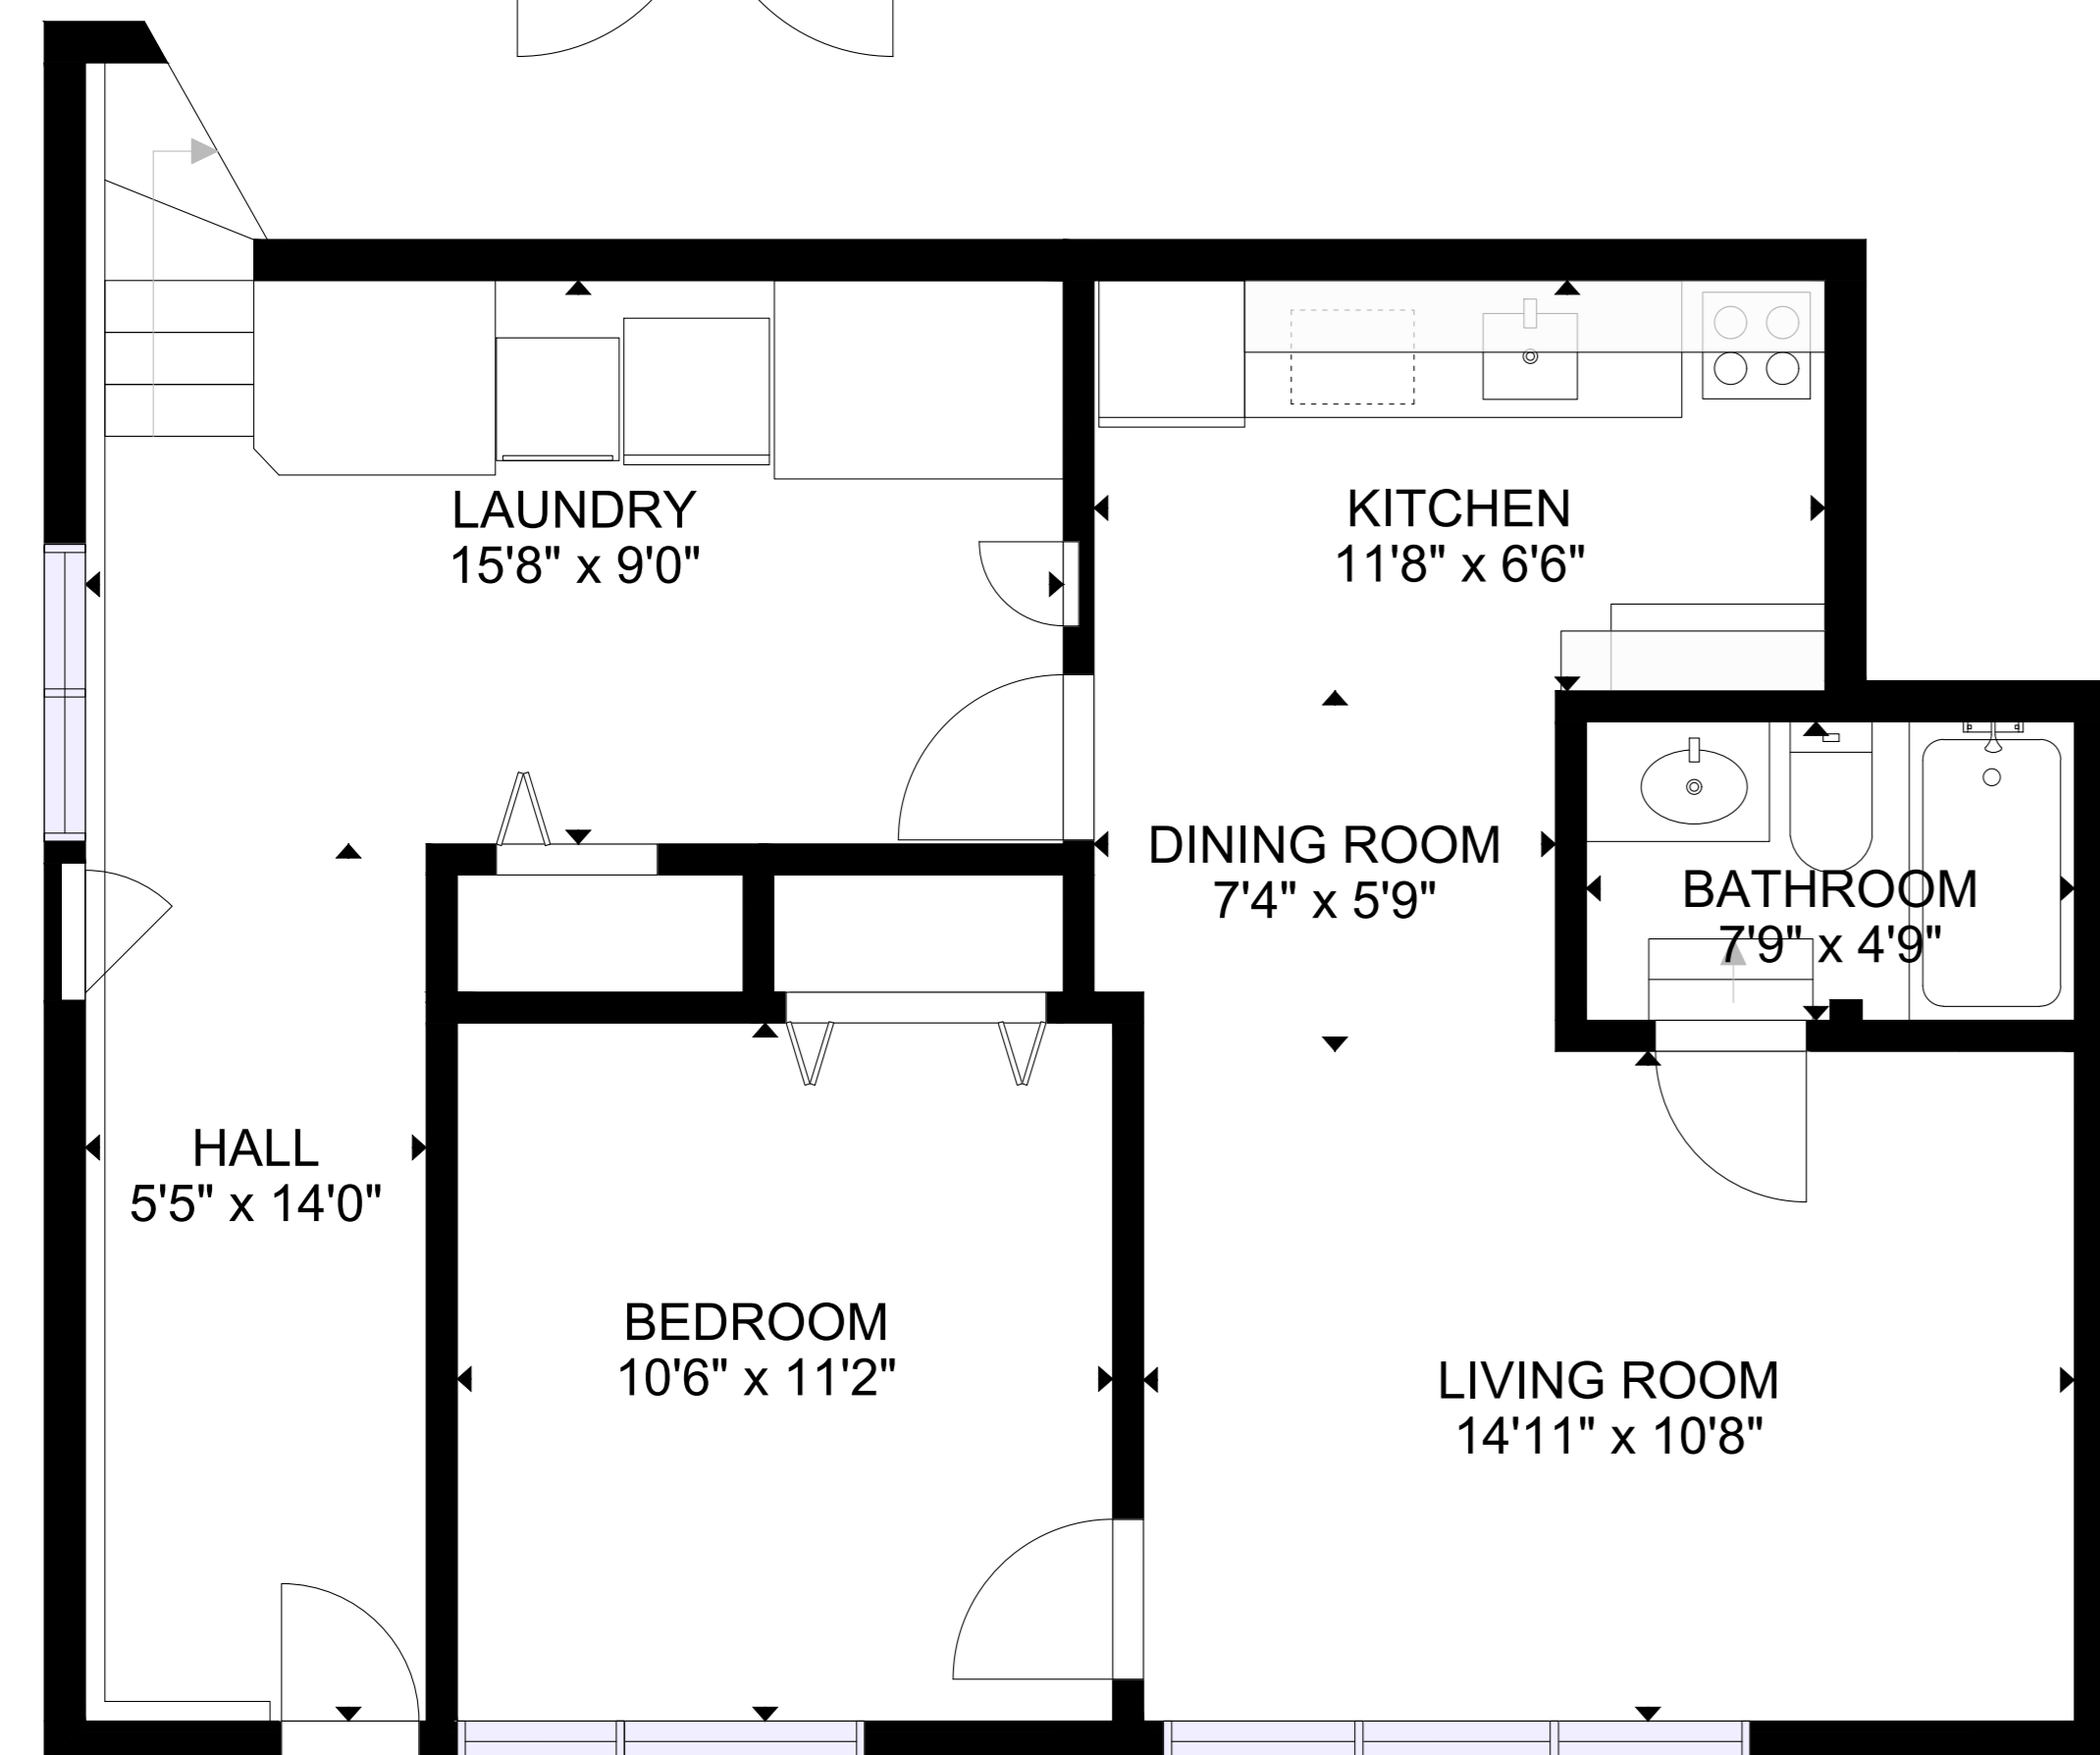

ESTIMATED AREAS:
 FLOOR 1: 1695 sq.ft,
 FLOOR 2: 3296 sq.ft
TOTAL: 4991 sq.ft

SIZES AND DIMENSIONS ARE APPROXIMATE, ACTUAL MAY VARY.

FLOOR 1

ESTIMATED AREAS:
 FLOOR 1: 1695 sq.ft,
 FLOOR 2: 3296 sq.ft
TOTAL: 4991 sq.ft

SIZES AND DIMENSIONS ARE APPROXIMATE, ACTUAL MAY VARY.

FLOOR 2

FLOOR 1

ESTIMATED AREAS:
 FLOOR 1: 1695 sq.ft,
 FLOOR 2: 3296 sq.ft
TOTAL: 4991 sq.ft

SIZES AND DIMENSIONS ARE APPROXIMATE, ACTUAL MAY VARY.