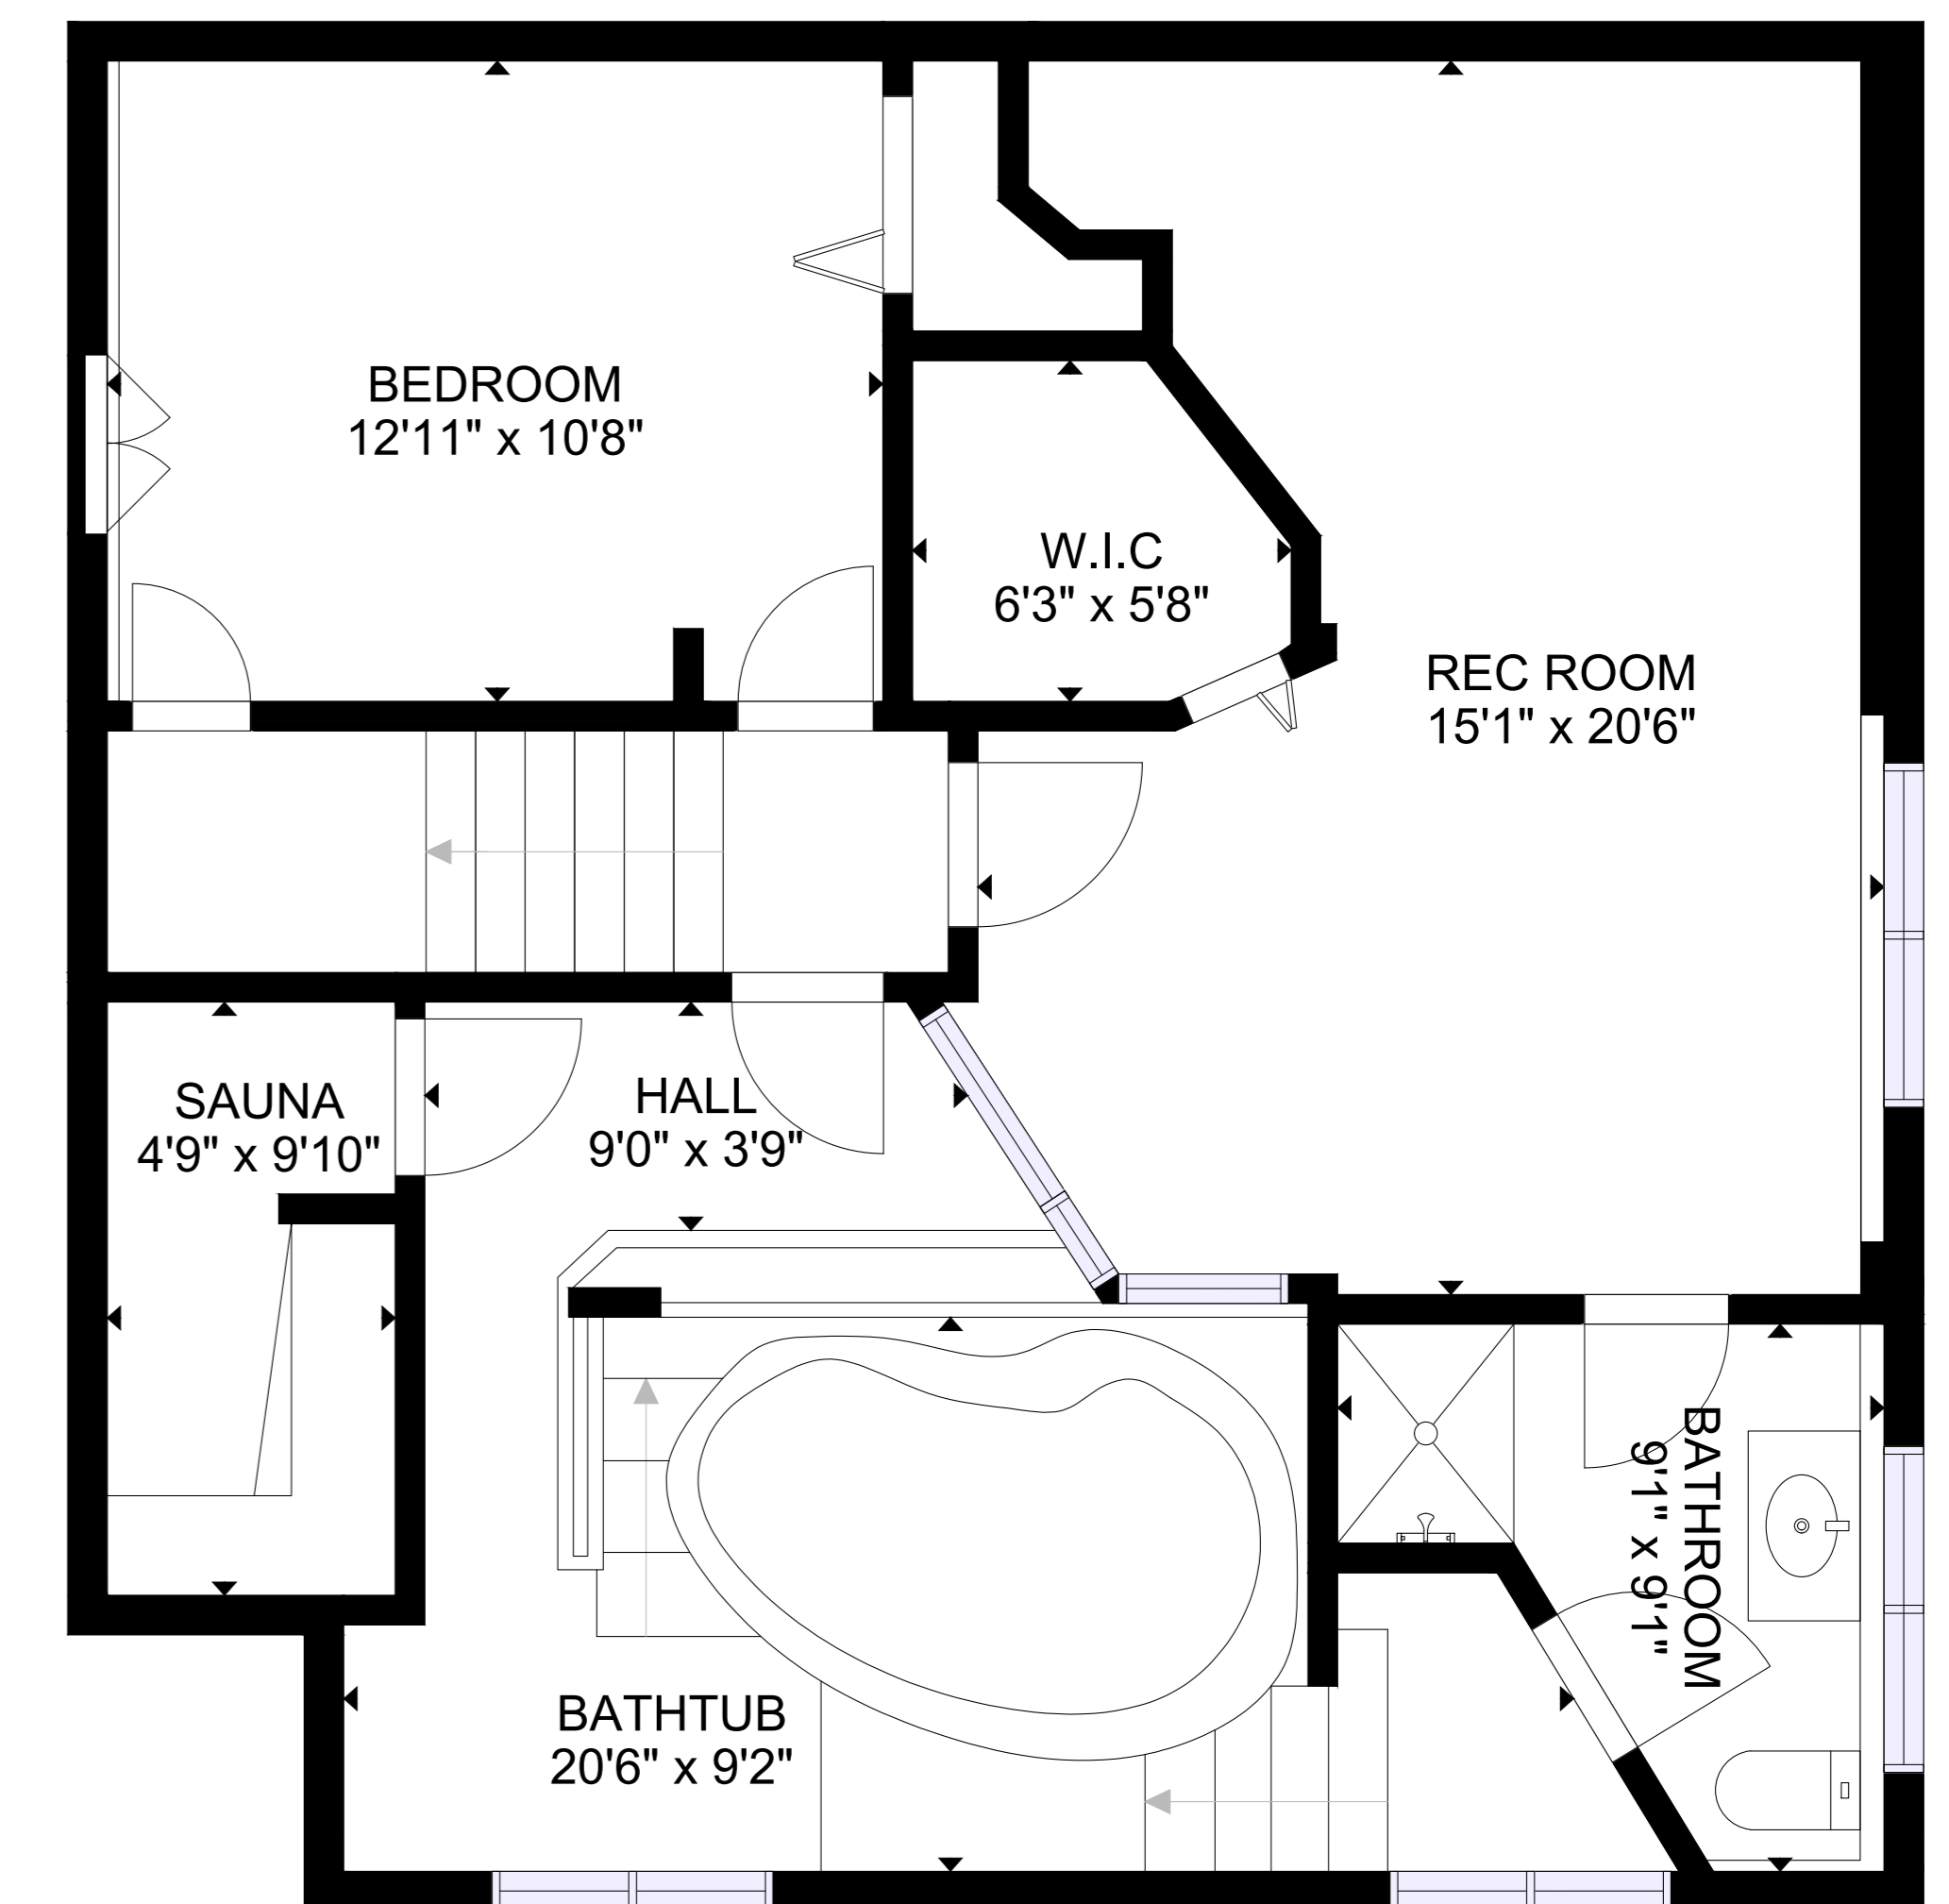

ESTIMATED AREAS:
 FLOOR 1: 1695 sq.ft,
 FLOOR 2: 3296 sq.ft
TOTAL: 4991 sq.ft

SIZES AND DIMENSIONS ARE APPROXIMATE, ACTUAL MAY VARY.

FLOOR 1

ESTIMATED AREAS:
 FLOOR 1: 1695 sq.ft,
 FLOOR 2: 3296 sq.ft
TOTAL: 4991 sq.ft

SIZES AND DIMENSIONS ARE APPROXIMATE, ACTUAL MAY VARY.

FLOOR 2

FLOOR 1

ESTIMATED AREAS:
 FLOOR 1: 1695 sq.ft,
 FLOOR 2: 3296 sq.ft
TOTAL: 4991 sq.ft

SIZES AND DIMENSIONS ARE APPROXIMATE, ACTUAL MAY VARY.