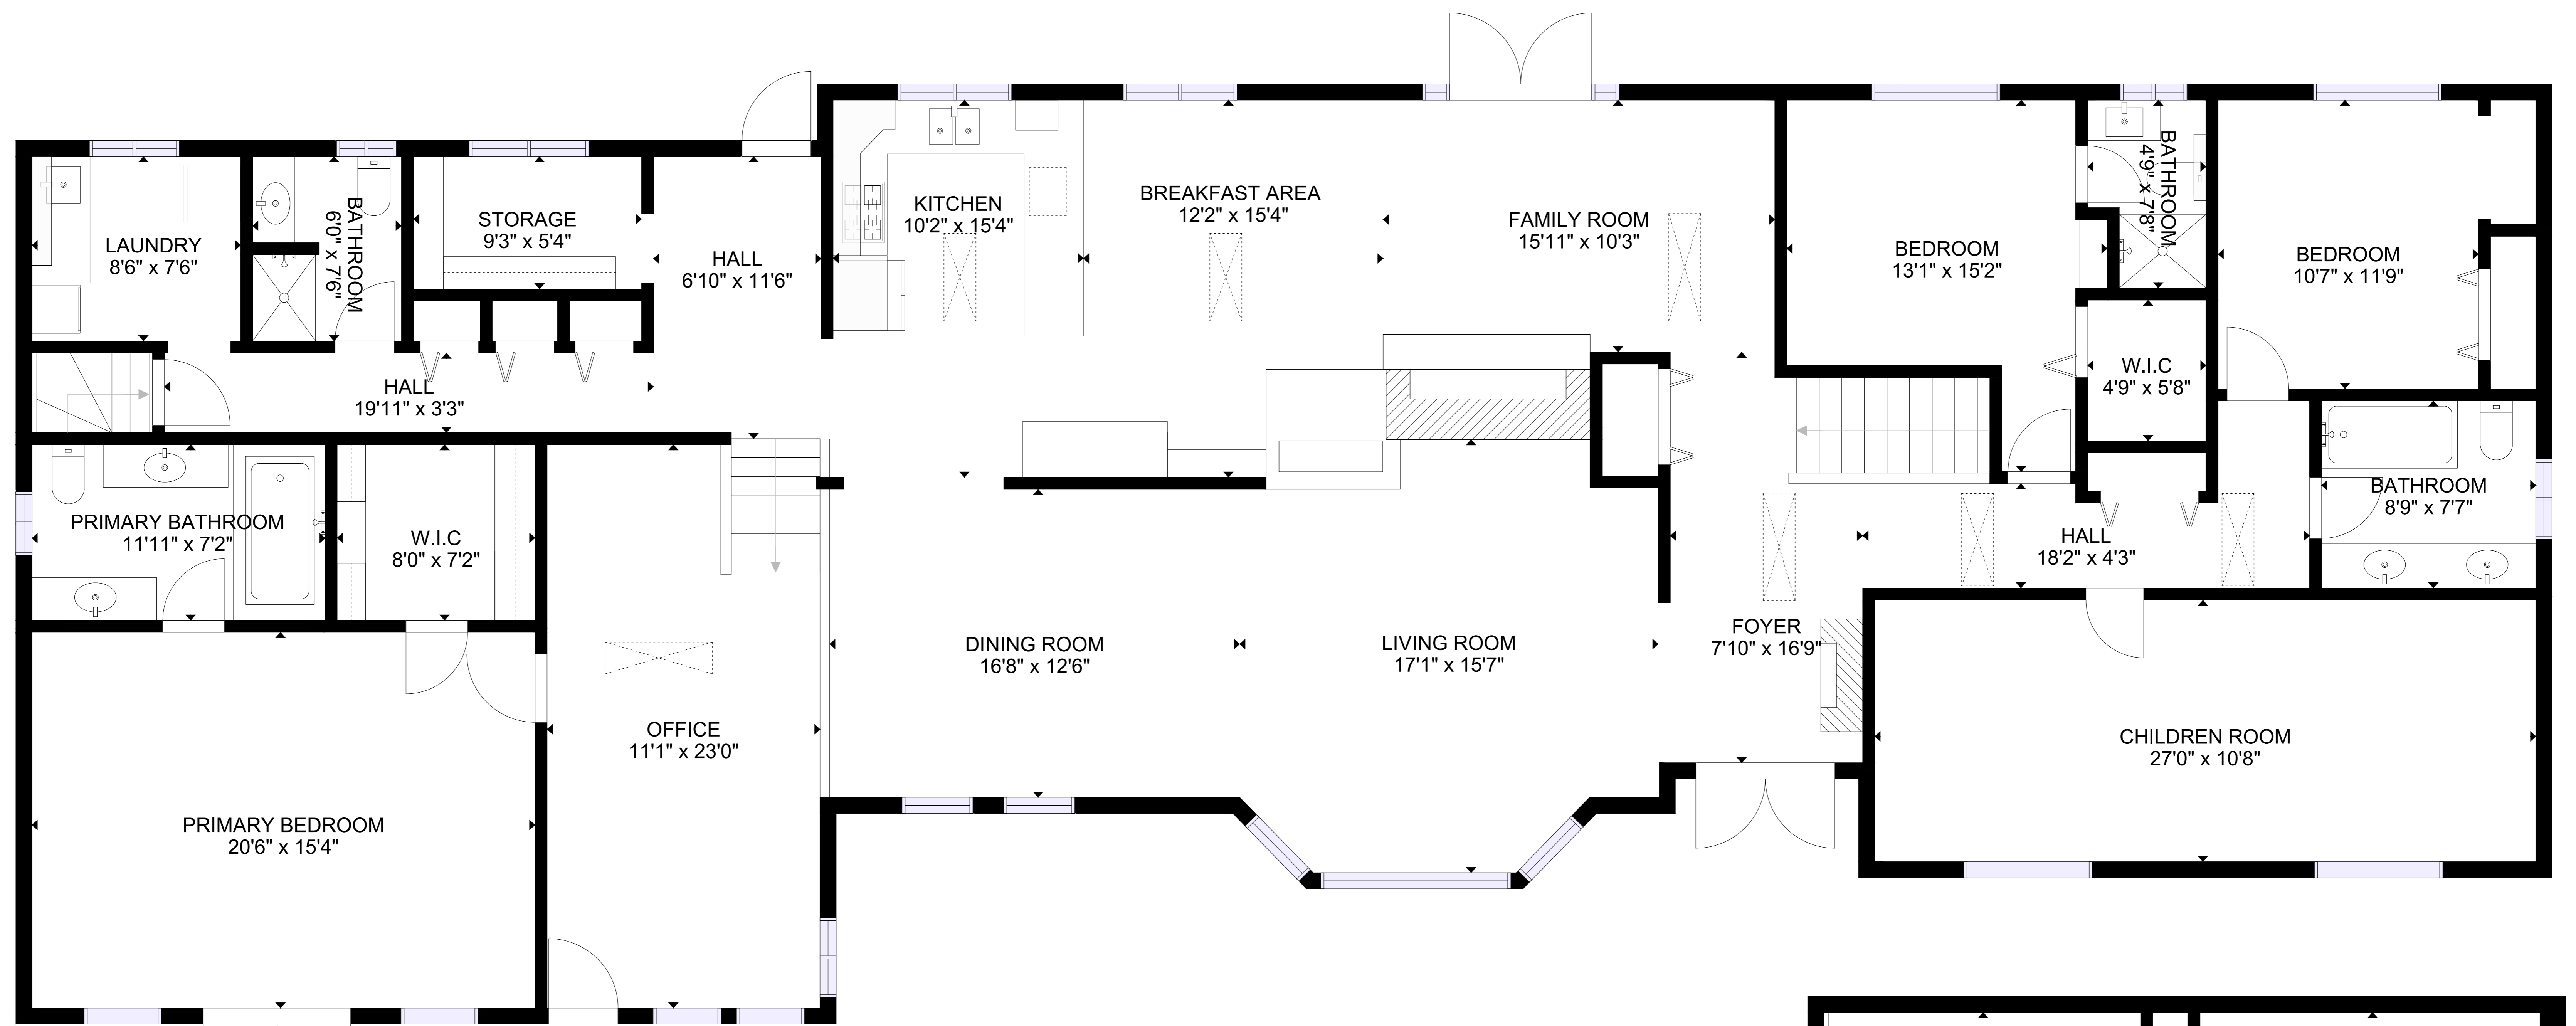

ESTIMATED AREAS:
 FLOOR 1: 1695 sq.ft,
 FLOOR 2: 3296 sq.ft
TOTAL: 4991 sq.ft

SIZES AND DIMENSIONS ARE APPROXIMATE, ACTUAL MAY VARY.

FLOOR 1

ESTIMATED AREAS:
 FLOOR 1: 1695 sq.ft,
 FLOOR 2: 3296 sq.ft
TOTAL: 4991 sq.ft

SIZES AND DIMENSIONS ARE APPROXIMATE, ACTUAL MAY VARY.

FLOOR 2

FLOOR 1

ESTIMATED AREAS:
 FLOOR 1: 1695 sq.ft,
 FLOOR 2: 3296 sq.ft
TOTAL: 4991 sq.ft

SIZES AND DIMENSIONS ARE APPROXIMATE, ACTUAL MAY VARY.