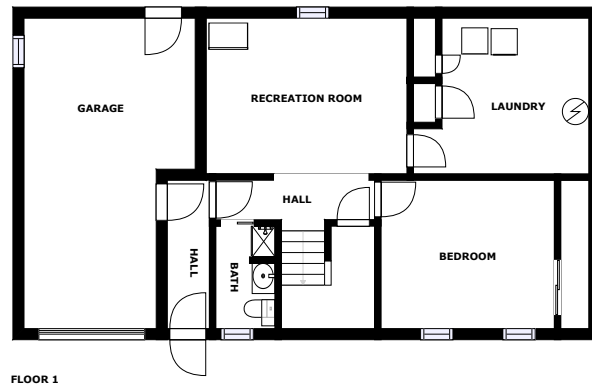

Home report

Powered by CUBICASA

14 Little Bay Ln

Buzzards Bay

Highlights

1 Kitchen

1 Living room

3 Bedroom

2 Bath

24 Doors

18 Windows

Nearby services Data source: Google Maps

Continental Housing Authority, Bourne, 0.5 mi

Gray Gables Market, 1.7 mi

Bourne Health Center, 1.4 mi

Needs, 0.7 mi

Mezza Luna Restaurant, 0.7 mi

Floor plan

Appendix 1: Data sheet

Bath - 2	Hall - 3	Bedroom - 3
Bedroom - Master - 1	Utility - 1	Utility - Laundry - 1
RecreationRoom - 1	Garage - 1	Entry - 1
Entry - Foyer - 1	LivingRoom - 1	Dining - 1
Outdoor - 1	Outdoor - Deck - 1	Kitchen - 1