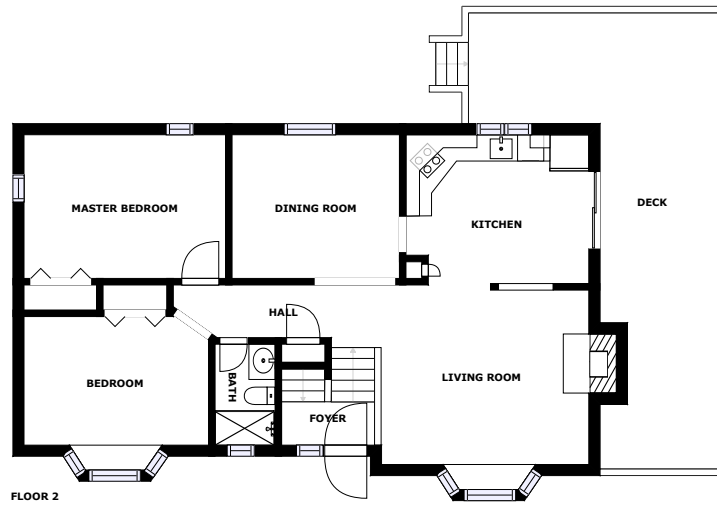

Home report

Powered by CUBICASA

14 Little Bay Ln

Buzzards Bay

Highlights

1 Kitchen

1 Living room

3 Bedroom

2 Bath

24 Doors

18 Windows

Nearby services Data source: Google Maps

Continental Housing Authority, Bourne, 0.5 mi

Gray Gables Market, 1.7 mi

Bourne Health Center, 1.4 mi

Needs, 0.7 mi

Mezza Luna Restaurant, 0.7 mi

Floor plan

Appendix 1: Data sheet

Bath - 2	Hall - 3	Bedroom - 3
Bedroom - Master - 1	Utility - 1	Utility - Laundry - 1
RecreationRoom - 1	Garage - 1	Entry - 1
Entry - Foyer - 1	LivingRoom - 1	Dining - 1
Outdoor - 1	Outdoor - Deck - 1	Kitchen - 1